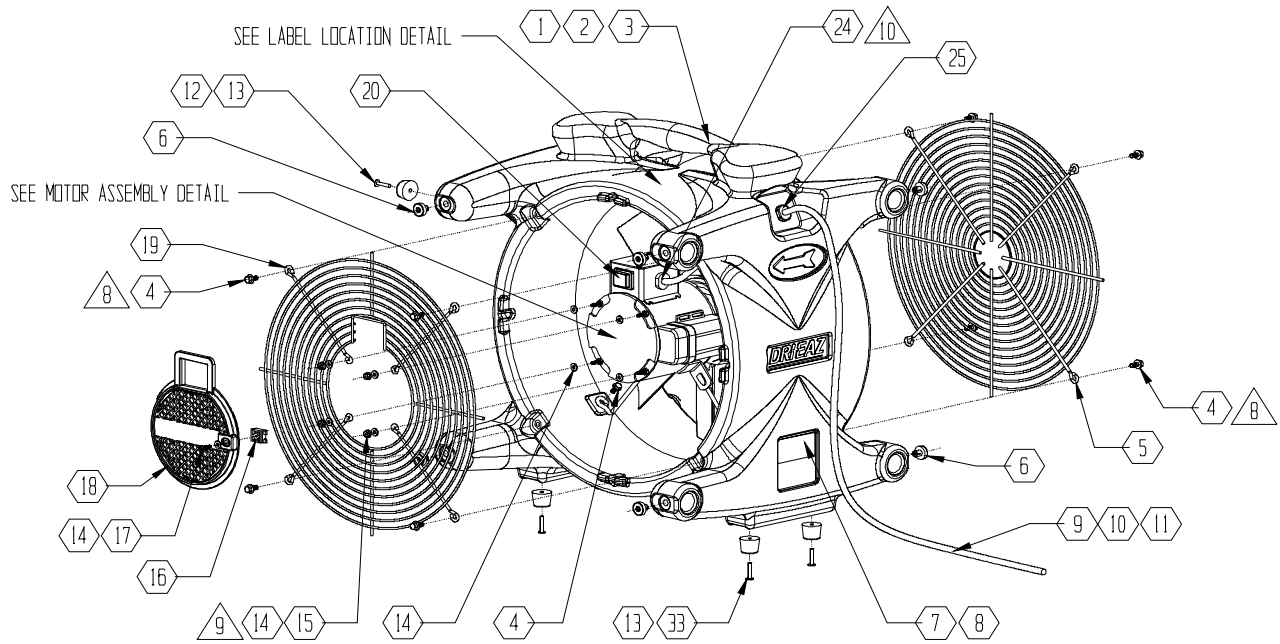

Ace TurboDryer

(Models: F259, F259-SM, F259-SP, F259- US, F259-230V UK, F259-230V, F259-230V HE)

Symbol Definition

- - multiple components to choose from for different models: voltage, size, color, e
- + - if you order this item, you may need to order additional items marked with same number of +'s in order to upgrade or complete repair

Find#	Part Description	Specifications/Model	Part #	Qty
25	Strain Relief ****	Snap .400 Dia Blk	02-00005	ea. 1
24	Strain Relief ****	Snap .360 Dia Blk	02-00218	ea. 1
20	Switch	Rocker SPDT 115v/230v Red w/Splashguard	02-00258	ea. 1
30	Motor Assy *****	115v, 1/4Hp 1650 RPM, 2 Spd	02-00284	ea. 1
31	Motor Assy *****	230v, 1/4Hp 1350 RPM, 2 Spd	02-00288	ea. 1
28	Washer	1/4" Rivet .26 ID x .50 OD x .06 Zp	03-00001	ea. 2
33	Foot	Round 3/16 ID x 1.125 OD x .875 Rubber Blk	03-00003	ea. 4
15	Nut	#8-32 Nyloc Thin Zp	03-00015	ea. 4
27	Nut	1/4-20 Nyloc Thin Zp	03-00029	ea. 2
17	Screw	#8 x 3/4 AB Php Zp	03-00095	ea. 1
	Insert	1/4-20 x .50 x .50 HH Al	03-00106	ea. 10
12	Foot	Round 3/16 ID x 1.25 OD x 5/8 Rubber Blk	03-00131	ea. 4
6	Foot	Round Push Mount .83 OD x .24 Rubber Blk	03-00202	ea. 8
13	Rivet	3/16 x 5/8 Tri Fold Al/Al	03-00204	ea. 8
4	Screw	1/4 x 20 x 1/2 Ser Hwh Nyloc Zp	03-00209	ea. 12
11	Power Cord Assy **	3 x 1.50MM H05VV CEE 7/7 25' (F259-230V)	04-00057	ea. 1
1	Housing *	Polyethylene Fisher Blue	04-00063	ea. 1
2	Housing *	Polyethylene Teal Green (F259-SM)	04-00063-01	ea. 1
3	Housing *	Polyethylene Turf Green (F259-SP, -GRN)	04-00063-02	ea. 1
	Housing *	Polyethylene Bright Yellow	04-00063-03	ea. 1
34	Housing *	Polyethylene Pearl Red (F259-PR)	04-00063-04	ea. 1
	Housing *	Polyethylene Rein Orange (F259-230v HE)	04-00063-06	ea. 1
	Housing *	Polyethylene Econo Black (F259-US)	04-00063-07	ea. 1
5	Grill	Inlet Pc Gl Blk	04-00064-01	ea. 1
19	Grill	Outlet Pc Gl Blk	04-00065-01	ea. 1
29	Support	Motor Pc Gl Blk	04-00066-01	ea. 2
18	Motor Cover	Polypropylene Blk	04-00067	ea. 1
16	Retaining Clip	Motor Cover Polypropylene Blk	04-00068	ea. 1
26	Fan Blade	16.5 Dia 3 Blade 25 Degree PPG Ace	04-00070	ea. 1
	Bag	23 x 17 x 48 Poly 1.5 Mil	06-00045	ea. 1
	Box	20.4 x 19.1 x 24.2 350Dwk Rsc	06-00108	ea. 1
32	Label	Warning Turbo Indoor/Outdoor	07-00109	ea. 1
8	Label	230v, Model/Serial CE Turbos	07-00161	ea. 1
	Manual	230v, Owners CE Ace (F259-230V, -230V UK)	07-00213	ea. 1
7	Label	115v, Model/SN UL/CUL Turbos Indr/Outdoor	07-00228	ea. 1
	Insert	Declaration of Conformity (F259-230V, -UK)	07-00242	ea. 1
21	Label ***	Product, Ace (F259, -230V, -230V UK)	07-00410	ea. 1
22	Label ***	Product, Ace SM (F259-SM)	07-00411	ea. 1
23	Label ***	Product, Ace SP (F259-SP)	07-00412	ea. 1
	Manual	115v, Owners Ace	07-01475	ea. 1
9	Power Cord Assy **	115v, 16/3 SJTW 5-15P 25'	09-00046	ea. 1

Ace TurboDryer Pictorial Drawing

F259E