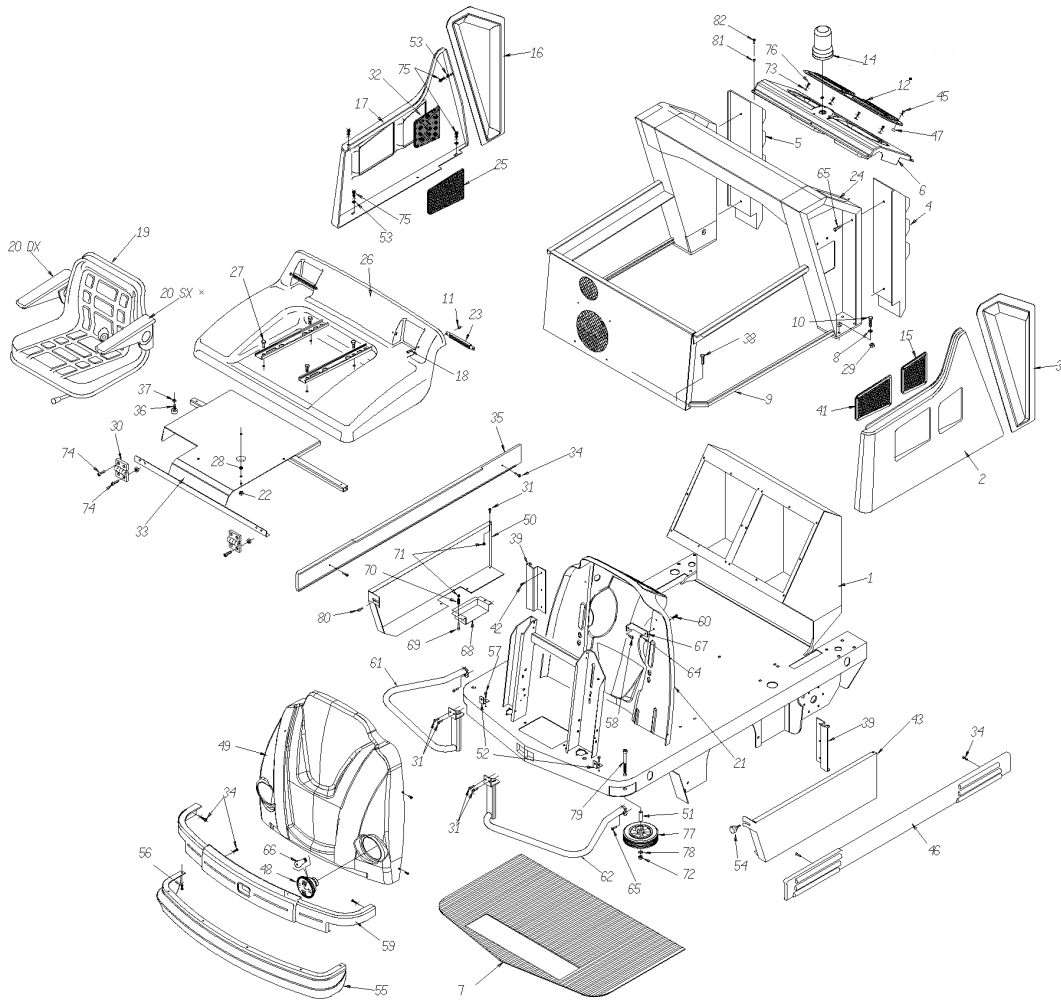

Ref. K	Part N.	Customer Part N.	Description	Qty	Validity:		Price
					From	To	
0082	VTVT45339		SCREW TBEI M 5X 16 ISO 7380 ZB	4,00			--