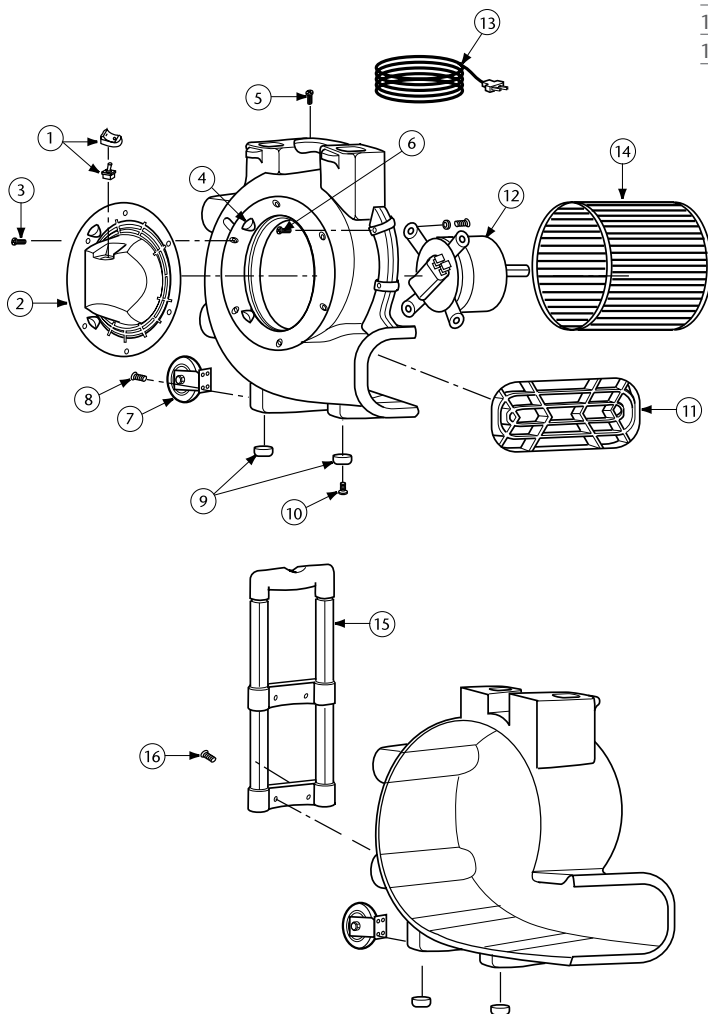

# PROBLITZ AIR MOVER PARTS

No.	Product Name	Qty
1	510141 Switch & Knob Assembly	1 ea.
2	833658 Inlet Grill	1 ea.
3	820563-7 Screw, Type AB #10 x 3/4"	1 ea.
4	833673 Threaded Inserts - Housing	1 ea.
5	820563-7 Screw, Type AB #10 x 3/4"	1 ea.
6	820563-13 Screw, Type AB #10 x 1"	1 ea.
7	510040 Wheel Assembly (ProBlitz XP only)	1 ea.
8	820563-7 Screw, Type AB #10 x 3/4" (ProBlitz XP only)	1 ea.
9	833690 Foot Bumper	1 ea.
	(Only four (4) required for ProBlitz XP)	
10	820563-7 Screw, Type AB #10 x 3/4"	1 ea.
	(Only four (4) required for ProBlitz XP)	
11	833659 Exhaust Grill	1 ea.
12	833674 Motor	1 ea.
13	833675 Cord w/Plug	1 ea.
14	833660 833660 Blower Wheel	1 ea.
15	833691 Retractable Handle (ProBlitz XP only)	1 ea.
16	820563-7 Screw, Type AB #10 x 3/4" (ProBlitz XP only)	1 ea.

FOR PARTS CALL TOLL FREE (877)641-2637 OR VISIT  
<http://www.monsterjanitorial.com/proteam/>