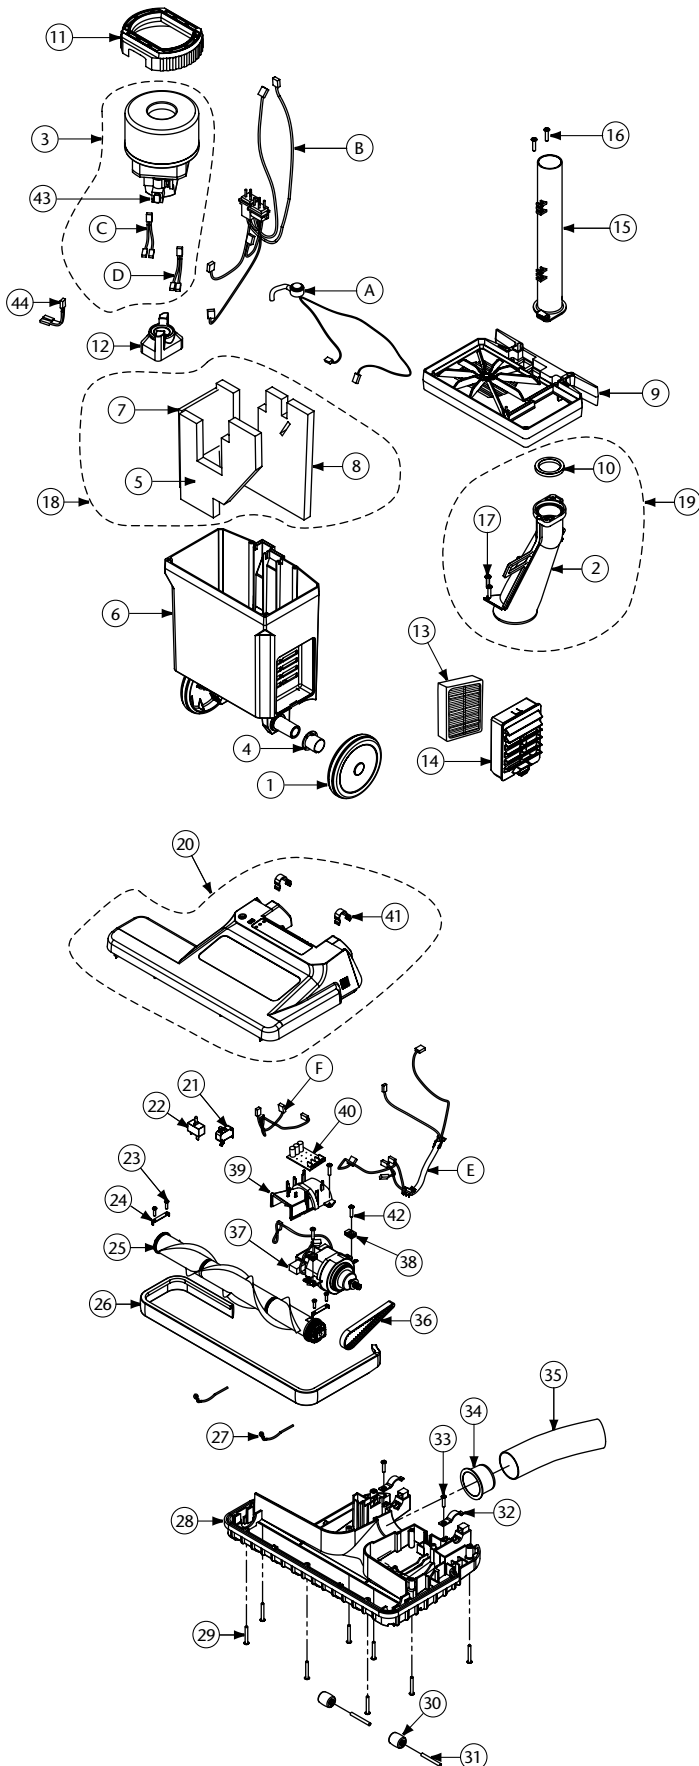

PROFORCE 1500 PA

No.	Product Name	Qty
1	104306 Wheel, Rear	2/pk
2	104250 Air Duct	1 ea.
3	104957 Motor Assembly Kit w/Jumpers (includes: C, D)	1 ea.
4	104504 Bearing, Pivot	2/pk
5	103532 Foam, Sound, Motor Housing Front Panel	1 ea.
6	104536 Motor Housing, Charcoal	1 ea.
7	103533 Foam, Sound, Motor Housing Left Panel	1 ea.
8	103531 Foam, Sound, Motor Housing Rear Panel	1 ea.
9	104245 Bulkhead, Dark Grey	1 ea.
10	104253 Seal, Lower Air Duct , Nitrile	1 ea.
11	104249 Motor Mount, Upper Nitrile	1 ea.
12	104247 Motor Mount, Lower Nitrile	1 ea.
13	105136 Filter, Exhaust, HEPA Media	1 ea.
14	104246 Cover, Filter Cartridge, Charcoal	1 ea.
15	104578 Air Duct, Upper ProForce 1500	1 ea.
16	104209 Screw, Phillips, 4mm x 12mm, F/Upper Air Duct	2/pk
17	104267 Screw, Phillips, 4mm x 12mm, F/Lower Air Duct	2/pk
18	105488 Motor Housing Sound Filter Kit (includes: #5, 7, 8) 1 kit	1 kit
19	105489 Air Duct Kit (includes: #2, 10, 16)	1 kit
20	104494 Power Nozzle Cover w/Detent Springs & Decal	1 ea.
21	104279 Switch, Safety, Power Nozzle Lockout	1 ea.
22	104212 Circuit Breaker	1 ea.
23	104496 Screw, Phillips, 2.9mm x 13mm, F/Brush Retainer	4/pk
24	104499 Retainer, Brush Roll	2/pk
25	104216 Brush Roll, Power Nozzle, 14"	1 ea.
26	104218 Bumper, Power Nozzle, Vinyl	1 ea.
27	104500 Brace, Formed Wire, F/Power Nozzle Base	2/pk
28	104221 Baseplate, Power Nozzle	1 ea.
29	104497 Screw, Phillips, 4mm x 35mm F/Base Cover	8/pk
30	104501 Roller, Front	2/pk
31	104502 Shaft, Front Roller Axle	2/pk
32	104503 Clamp, Rear Wheel	1 set
33	104495 Screw, Phillips, 4mm x 19mm, F/Powerhead	5/pk
34	104227 Sleeve, Hose, Air Duct	1 ea.
35	104230 Hose, Power Nozzle to Air Duct, Lower	1 ea.
36	104217 Belt, Drive, F/Brush Roll	1 ea.
37	104506 Motor, Power Nozzle with Crimps	1 ea.
38	104498 Grommet, Vibration, Power Nozzle Motor, Nitrile	2/pk
39	104224 Cover, Air Duct, Power Nozzle	1 ea.
40	104226 Board, Vacuum Operation Indicator	1 ea.
41	104507 Spring, Detent, Upright Lock	2/pk
42	105371 Screw, Phillips, 4.2mm x 19mm, F/Power Nozzle Motor	2/pk
43	105281 Carbon Brush Set for ProForce Motor	1 set
44	105760 Thermal Protector	1 ea.
	105755 Wire Harness Kit includes:	1 set
	A. Sensor, Bag, Full Indicator	
	B. Harness, Wire, Main Power Supply	
	C. Harness, Jumper, White	
	D. Harness, Jumper, Red	
	E. Harness, Wire, Power Nozzle	
	F. Harness, Power Nozzle Switch	

FOR PARTS CALL TOLL FREE (877)641-2637 OR VISIT
<http://www.monsterjanitorial.com/proteam/>