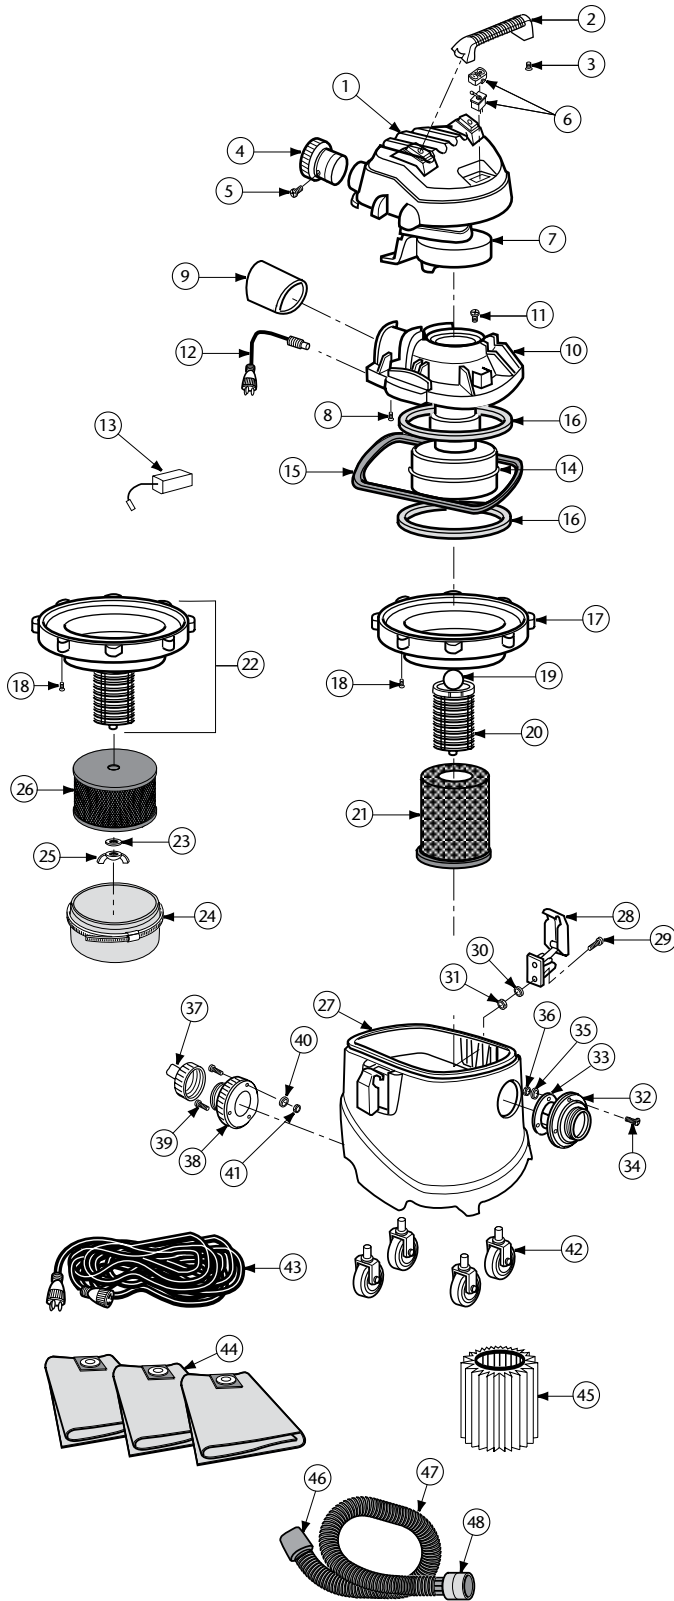

PROGUARD 10/PROGUARD 10 HEPA PARTS LIST

No.	Product Name	Qty
1	510094 Motor Cover Assembly (ProGuard 10 only)	1 ea.
	510126 Motor Cover Assembly (ProGuard 10 HEPA only)	1 ea.
2	830565-2 Handle Motor Cover	1 ea.
3	820563-4 Screw Type AB #10 x 3/4"	1 ea.
4	833600 Diffuser Assembly	1 ea.
5	820563-4 Screw Type AB #10 x 3/4"	1 ea.
6	510127 Switch Assembly	1 ea.
7	831651 Duct Motor Exhaust/Cooling Fan	1 ea.
8	820563-4 Screw Type AB #10 x 3/4"	1 ea.
9	830609 Exhaust Foam Pad	1 ea.
10	831653-3 Lid	1 ea.
11	826453-2 Screw 10-32 x 3/4"	1 ea.
12	833417 Power Cord Assembly	1 ea.
13	822374-8 Carbon Brush Set	1 set
14	831567 Motor Assembly Complete	1 ea.
15	833518 Gasket Lid	1 ea.
16	827415 Gasket Motor	1 ea.
17	831659 Collector Assembly (ProGuard 10 only)	1 ea.
18	820563-4 Screw Type AB #10 x 3/4"	1 ea.
19	833778 Ball Float (ProGuard 10 only)	1 ea.
20	830101-1 Filter Cage (ProGuard 10 only)	1 ea.
21	107177 Wet Filter (ProGuard 10 only)	1 ea.
22	833576 Collector Assembly (ProGuard 10 HEPA only)	1 ea.
23	833509 Filter Rubberized Washer (ProGuard 10 HEPA only)	1 ea.
24	833573 Pre-Filter (ProGuard 10 HEPA only)	1 ea.
25	833511 Filter Wing Nut (ProGuard 10 HEPA only)	1 ea.
26	107179 HEPA Filter (ProGuard 10 HEPA only)	1 ea.
27	833601 Tank, 10 Gallon	1 ea.
28	833424-1 Drum Latch	1 ea.
29	833492-1 Screw 10-32 x 3/4"	1 ea.
30	833493 Washer (13/64 ID) #10	1 ea.
31	161255-8 Nut Lock #10	1 ea.
32	833425 Tank Inlet Adapter	1 ea.
33	833426 Gasket Inlet Adapter	1 ea.
34	833492 Screw 1-32 x 1 1/4"	1 ea.
35	833493 Washer (13/64 ID) #10	1 ea.
36	161255-8 Nut Lock #10	1 ea.
37	73185 Drain Cap	1 ea.
38	833429 Drain Adapter with Gasket	1 ea.
39	833492-2 Screw 1-32 x 1 3/8"	1 ea.
40	833493 Washer (13/64 ID) #10	1 ea.
41	161255-8 Nut Lock #10	1 ea.
42	833431 Caster 3"	1 ea.
43	833432 50' Extension Cord	1 ea.
44	107181 Intercept Micro Filter	3/pk
45	107175 Qwik Lock Fine Dust Filter (ProGuard 10 only)	1 ea.
46	831577 Swivel Hose Cuff	1 ea.
47	107198 Hose Assembly	1 ea.
48	833587 Locking Ring Cuff	1 ea.