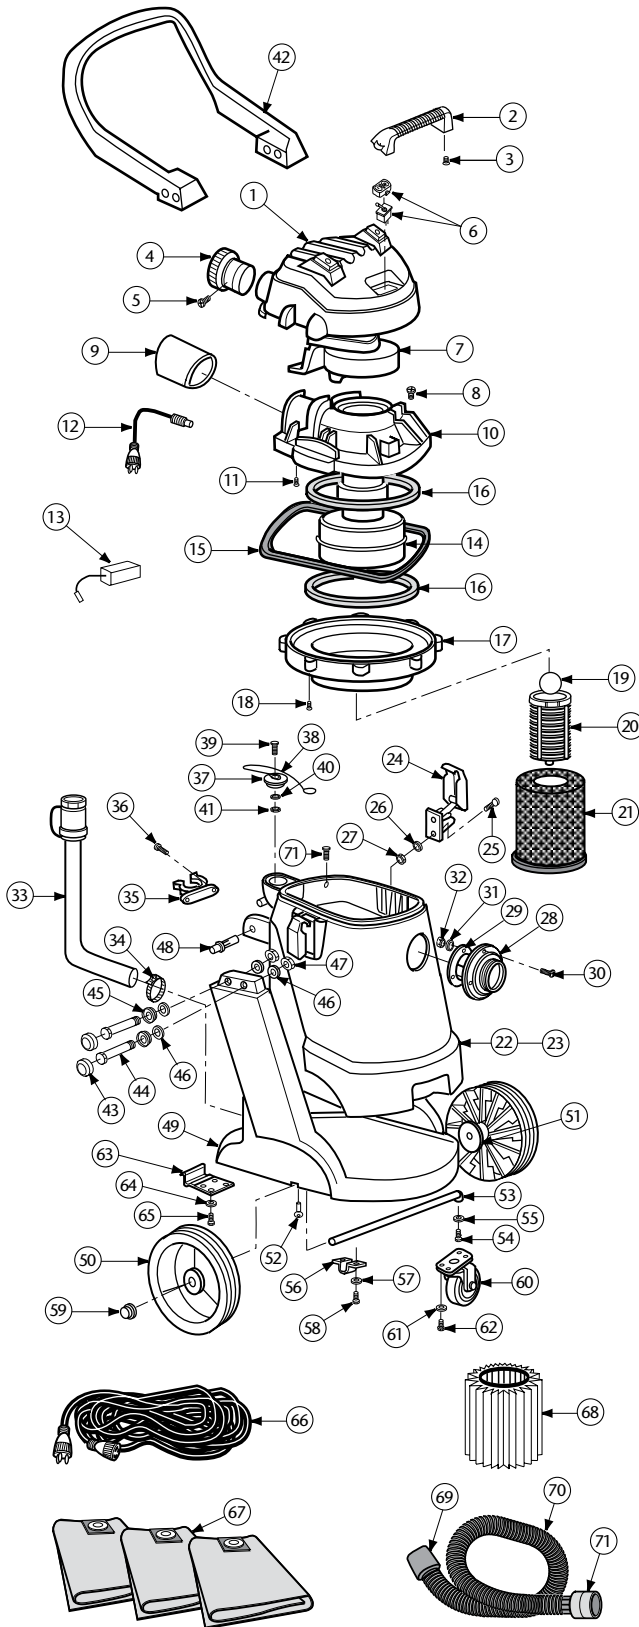

# PROGUARD 15/20 PARTS

No.	Product Name	Qty
1	510097 Motor Cover Assembly (ProGuard 15 only)	1 ea.
	510104 Motor Cover Assembly (ProGuard 20 only)	1 ea.
2	830565-2 Handle Motor Cover	1 ea.
3	820563-4 Screw Type AB #10 x 3/4"	1 ea.
4	833600 Diffuser Assembly	1 ea.
5	820563-4 Screw Type AB #10 x 3/4"	1 ea.
6	510127 Switch Assembly	1 ea.
7	831651 Motor Exhaust Duct	1 ea.
8	826453-2 Screw 10-32 X 3/4"	1 ea.
9	830609 Exhaust Foam Pad	1 ea.
10	831653-3 Lid	1 ea.
11	820563-4 Screw Type AB #10 x 3/4"	1 ea.
12	833417 Power Cord Assembly	1 ea.
13	822374-8 Carbon Brush Set	1 set
14	831567 Motor Assembly Complete	1 ea.
15	833518 Gasket Lid	1 ea.
16	827415 Gasket Motor	1 ea.
17	831659 Collector Assembly	1 ea.
18	820563-4 Screw Type AB #10 x 3/4"	1 ea.
19	833778 Ball Float	1 ea.
20	830101-1 Filter Cage	1 ea.
21	107177 Wet Filter	1 ea.
22	833603 Tank, 20 Gallon (ProGuard 20 only)	1 ea.
23	833602 Tank, 15 Gallon (ProGuard 15 only)	1 ea.
24	833424-1 Drum Latch	1 ea.
25	833492-1 Screw 10-32 X 3/4"	1 ea.
26	833493 Washer (13/64 ID) #10	1 ea.
27	161255-8 Nut Lock #10	1 ea.
28	833425 Tank Inlet Adapter	1 ea.
29	833426 Gasket Inlet Adapter	1 ea.
30	833492 Screw 10-32 X 1 1/4"	1 ea.
31	833493 Washer (13/64 ID) #10	1 ea.
32	161255-8 Nut Lock #10	1 ea.
33	833451 Hose Drain Assembly 30" (includes #49)	1 ea.
34	833452 Hose Clamp	1 ea.
35	826881 Hose Clip	1 ea.
36	808872-2 Screw 10-32 X 1 1/4"	1 ea.
37	833449 Cap Rubber Drum Pour Spout	1 ea.
38	833450 Pour Spout Cable Lanyard	1 ea.
39	833492 Screw 10-32 X 1 1/4"	1 ea.
40	833493 Washer (13/64 ID) #10	1 ea.
	833492-1 Screw 10-32 x 3/4" (not pictured)	1 ea.
41	161255-8 Nut Lock #10	1 ea.
42	833465 Handle, Cart Base	1 ea.
43	100371 Cap	1 ea.
44	832397-1 Screw Hex 3/8-16 X 3 3/4"	1 ea.
45	833779 Cap Retainer	1 ea.
46	805557-1 Washer 13/32 ID	1 ea.
47	161255-2 Nut Lock 3/8-16	1 ea.
48	833454 Bushing, Drum Hinge	1 ea.
49	833456 Base, Cart	1 ea.
50	833459 Wheel 10"	1 ea.
51	833460 Wheel Spacer	1 ea.
52	833662 Thumb Screw	1 ea.
53	831024-3 Axle	1 ea.
54	805466-3 Screw Hex HD 5/16-18 X 5/8"	1 ea.
55	140755-12 Lock Washer Ext 5/16"	1 ea.
56	833461 Axle Bracket	1 ea.
57	140755-12 Lock Washer Ext 5/16"	1 ea.
58	805466-3 Screw Hex HD 5/16-18 X 5/8"	1 ea.
59	813836-1 Nut Washer Cap	1 ea.
60	833462 Caster 4" w/Bearings	1 ea.
61	140755-12 Lock Washer Ext 5/16"	1 ea.
62	805466-3 Screw Hex HD 5/16-18 X 5/8"	1 ea.
63	833463 Plate Pedal Lock	1 ea.
64	140755-12 Lock Washer Ext 5/16"	1 ea.
65	805466-3 Screw Hex HD 5/16-18 X 5/8"	1 ea.
66	833432 50' Extension Cord	1 ea.
67	107180 Intercept Micro Filter	3/pk
68	107175 Qwik Lock Fine Dust Filter	1 ea.
69	831577 Swivel Hose Cuff 1 1/2"	1 ea.
70	107198 Hose Assembly	1 ea.
71	833587 Locking Ring Cuff	1 ea.