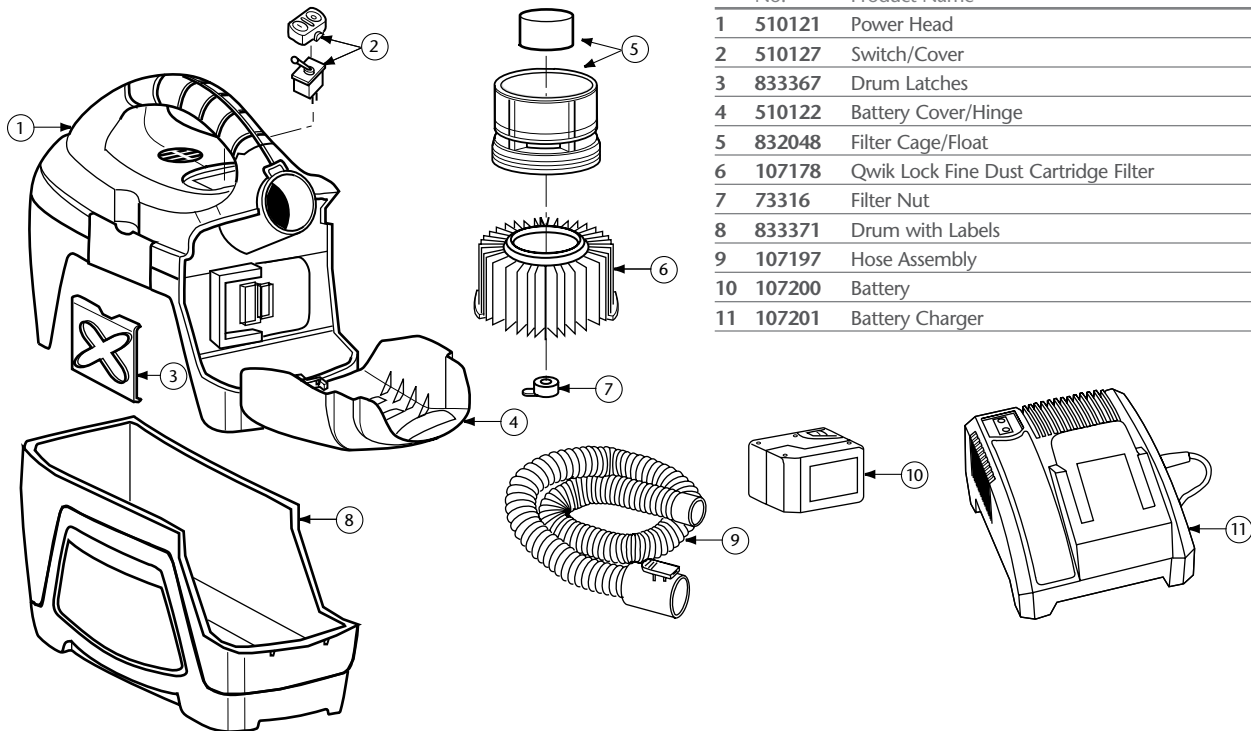

PROGUARD LI 3 CORDLESS PARTS

No.	Product Name	Qty
1	510121 Power Head	1 ea.
2	510127 Switch/Cover	1 ea.
3	833367 Drum Latches	2/pk
4	510122 Battery Cover/Hinge	1 ea.
5	832048 Filter Cage/Float	1 ea.
6	107178 Qwik Lock Fine Dust Cartridge Filter	1 ea.
7	73316 Filter Nut	1 ea.
8	833371 Drum with Labels	1 ea.
9	107197 Hose Assembly	1 ea.
10	107200 Battery	1 ea.
11	107201 Battery Charger	1 ea.