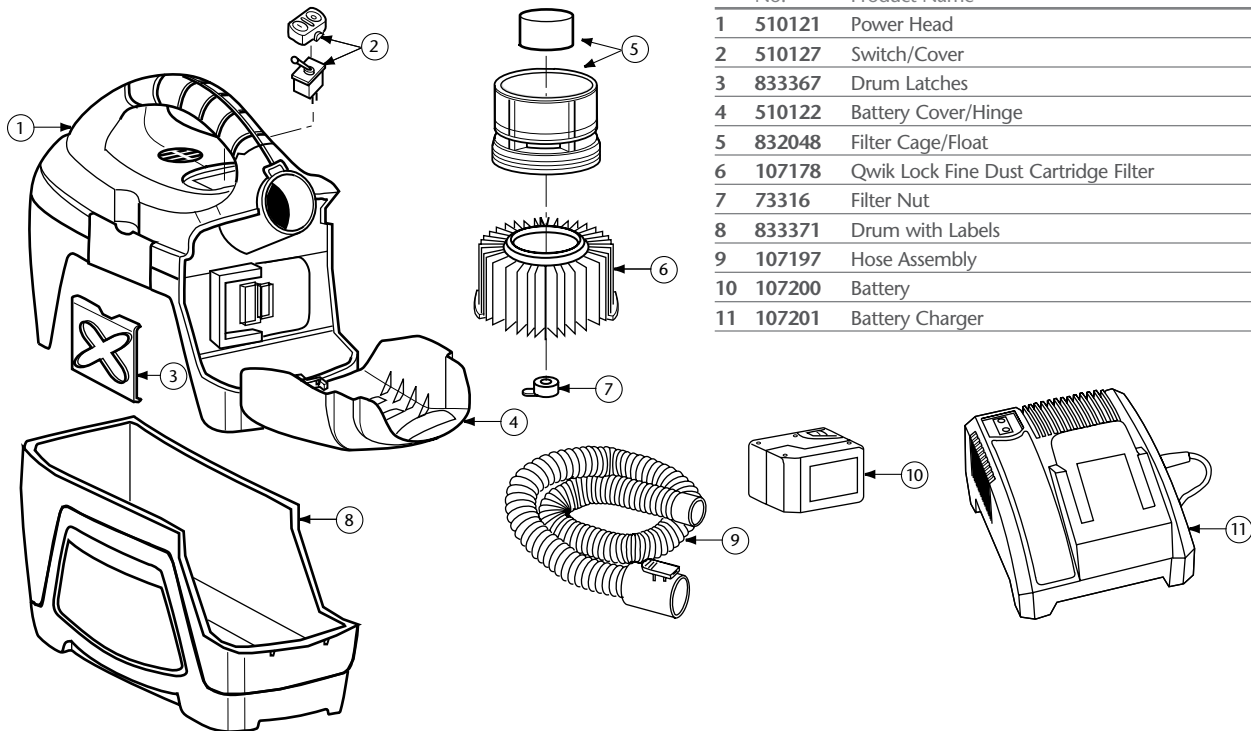

# PROGUARD LI 3 CORDLESS PARTS

No.	Product Name	Qty
1	510121 Power Head	1 ea.
2	510127 Switch/Cover	1 ea.
3	833367 Drum Latches	2/pk
4	510122 Battery Cover/Hinge	1 ea.
5	832048 Filter Cage/Float	1 ea.
6	107178 Qwik Lock Fine Dust Cartridge Filter	1 ea.
7	73316 Filter Nut	1 ea.
8	833371 Drum with Labels	1 ea.
9	107197 Hose Assembly	1 ea.
10	107200 Battery	1 ea.
11	107201 Battery Charger	1 ea.