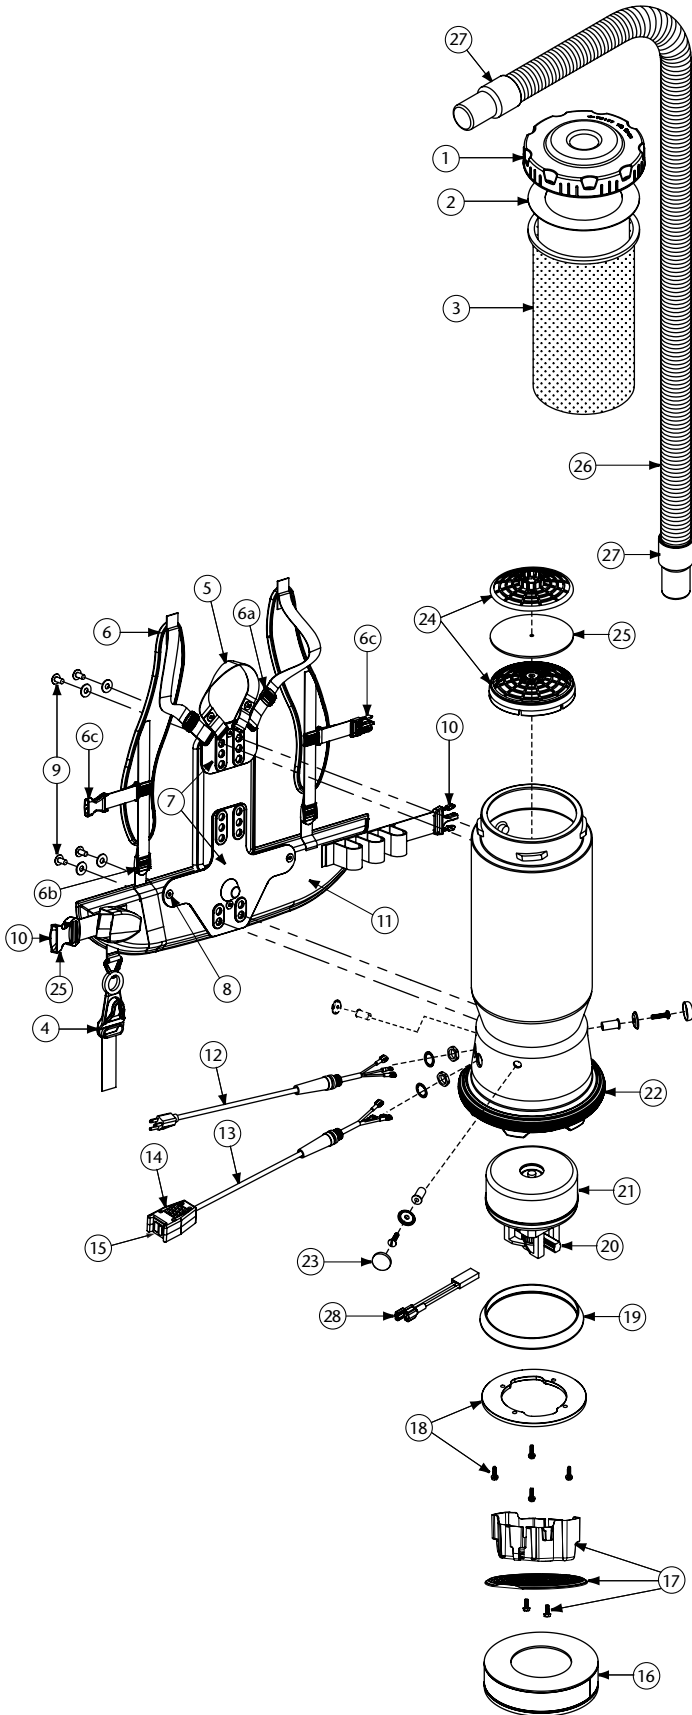

PROVAC BP/AVIATIONVAC PA

No.	Product Name	Qty
1	104273 Twist Cap (Black)	1 ea.
2	100431 496 Sq. In. Intercept Micro Filter	10/pk
3	100564 Micro Cloth Filter	1 ea.
4	102604 Schulte Cord Holder	1 ea.
5	101737 Carry Handle w/Rivet and Washer Set	1 set
6	100356 Shoulder Strap Assembly (includes: #6a, 6b, 6c)	1 set
6a	100358 Shoulder Strap Plastic Adjustment (Top)	1 ea.
6b	100357 Shoulder Strap Plastic Adjustment (Bottom)	1 ea.
6c	103627 Sternum Strap Buckles (Latch and Keeper)	1 set
7	105046 Backplate (includes: #8)	1 ea.
8	100375 Barrel Nut Connection Set for Backplate (Replacement)	1 set
9	100716 Backplate (Black) Connection Set: 4 Screws w/Washers	1 set
10	106719 Waist Belt Keeper and Latch	1 ea.
11	100359 Waist Belt (includes: #10)	1 ea.
	100354 Strap Assembly Complete (includes: #6, 11)	1 set
	103166 Backplate System Complete (includes: #4, 5, 6, 7, 9, 11)	1 set
12	100641 Power Cord (18' 14/3) Assembly	1 set
13	101610 Switch Cord Assembly Complete (includes: #14, 15)	1 set
	101714 Switch Cord w/Crimps	1 ea.
	101715 Switch Cord w/Crimps (AviationVac)	1 ea.
	101717 Switch Cord Assembly Complete w/Switch and Box (AviationVac)	1 ea.
14	101472 Switch Box w/Velcro and New Lamb Switch	1 set
	106287 Switch Box w/Velcro and Screws	1 ea.
15	106066 On/Off Switch (Must be Used with 106287)	1 ea.
16	105800 Sound Muffler	1 ea.
17	105044 Motor Shroud/Diffuser w/Screw Set: 2 Screws	1 set
18	100335 Motor Compression Ring w/Screws	1 set
	100378 Compression Ring Screw Set: 4 Screws	1 set
19	100014 Tetraseal	1 ea.
20	105697 Carbon Brush Set for ProVac BP Motor (Domel Motor)	1 set
	100424 Carbon Brush Set for ProVac BP Motor (Ametek Motor) (116311-00)	1 set
	106904 Carbon Brush Set (Ametek Motor) (122157-00)	1 set
	100173 Carbon Brush Set for 400 Hz Motor (AviationVac)	1 set
21	100422 Motor/Fan (120 V) w/Crimps for ProVac BP	1 ea.
	100171 Motor/Fan w/Rectifier and Crimps (400Hz) (ProVac BP/AviationVac)	1 set
	100174 Motor Rectifier (ProVac BP/AviationVac)	1 ea.
	100379 Motor Ground Connection and Wire Clamp Set w/Screws	1 set
	100380 Motor Crimp Set: 4 Female, 4 Male, Ground Crimp Connector	1 set
22	100586 Bottom Bumper	1 ea.
23	100368 Motor Mounting System Set: 3 Well Nuts, 3 Bolts, 3 Washers, 3 Covers	1 set
24	100030 Dome Filter w/Foam Media	1 ea.
25	100343 Foam Filter Media for Dome Filter	1 ea.
	101220 High Filtration Disk (Optional)	2/pk
26	100505 Static-Dissipating Hose (Black) w/Cuffs 1 1/2", PV	1 ea.
	103237 Static-Dissipating Hose (AviationVac) 1 1/4" (Black)	1 ea.
	103048 Static-Dissipating Hose (AviationVac) 1 1/2" (Black)	1 ea.
27	100694 Replacement Swivel Cuff (Black) 1 1/2"	1 ea.
	102715 Replacement Double Swivel Elbow Cuff 1 1/4" (Black) (AviationVac)	1 ea.
	103279 Replacement Swivel Cuff 1 1/4" (Black)(AviationVac)	1 ea.
28	103476 Thermal Protector	1 ea.
	101678 50' Extension Cord (Not Shown)	1 ea.