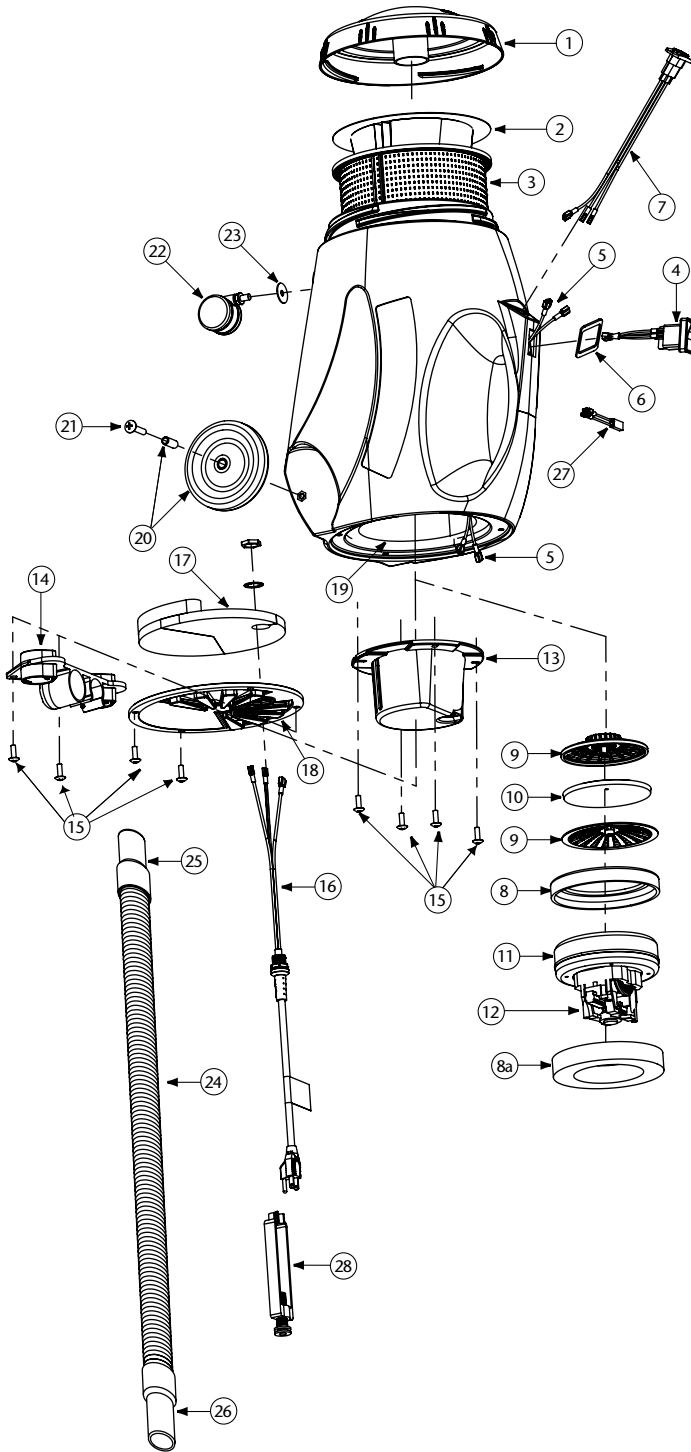

RUNNINGVAC/PROVAC CN PARTS

No.	Product Name	Qty
1	103318 Top Cap, Black (ProVac CN)	1 ea.
	106889 Top Cap, Purple (RunningVac)	1 ea.
2	104544 698 Sq. In. Intercept Micro Filter	10/pk
3	103115 Micro Cloth Filter	1 ea.
4	103327 On/Off Switch (includes: 2 ea. of #6)	1 ea.
5	103212 Wire Harness Assembly: 3 Wires and Strain Relief	1 set
6	106110 Gasket	1 ea.
7	105047 Receptacle Assembly for Powerhead (ProVac CN Only)	1 ea.
8	103236 Motor Seal	1 ea.
8a	105430 Upper Foam Compression Ring	1 ea.
9	102784 Dome Filter w/Filter Media	1 ea.
10	101949 Replacement Foam Media for Dome Filter	1 ea.
	102761 High Filtration Disk (Optional)	2/pk
11	105687 Motor/Fan (120V)	1 ea.
12	105164 Carbon Brush Set (Domel Motor)	1 set
	101720 Carbon Brush Set (Ametek Motor)	1 set
13	103121 Motor Mount	1 ea.
14	103117 Tool Dock	1 ea.
15	103266 Motor Mount and Vented Exhaust Cover Screw Kit	1 set
16	103215 Power Cord (18" 14/3) Assembly w/Locknut and Washer	1 ea.
17	103123 Exhaust Foam	1 ea.
18	103360 Cover Assembly, Vented Exhaust	1 ea.
19	103256 Rear Foam Diffuser	1 ea.
	103124 Foam Inlet Damper A (not shown)	1 ea.
	103125 Foam Inlet Damper B (not shown)	1 ea.
20	103267 Rear Wheel Assembly Kit: 2 Wheels, 2 Spacers, 2 Screws	1 set
21	103268 Rear Wheel Mounting Screw Kit: 2 Screws	1 set
22	103114 Swivel Caster (Front Wheel)	1 ea.
23	103545 Conical Washer for Swivel Caster	1 set
24	103172 78" Static Dissipating Hose w/Cuffs (Black) 1 1/2"	1 set
25	100694 Replacement Swivel Cuff (Black) 1 1/2"	1 ea.
26	103150 Replacement Long Swivel Cuff (Black) 1 1/2"	1 ea.
27	103476 Thermal Protector	1 ea.
28	103441 Cord Lock	1 ea.
	101678 50' Extension Cord (Not Shown)	1 ea.

FOR PARTS CALL TOLL FREE (877)641-2637 OR VISIT
<http://www.monsterjanitorial.com/proteam/>