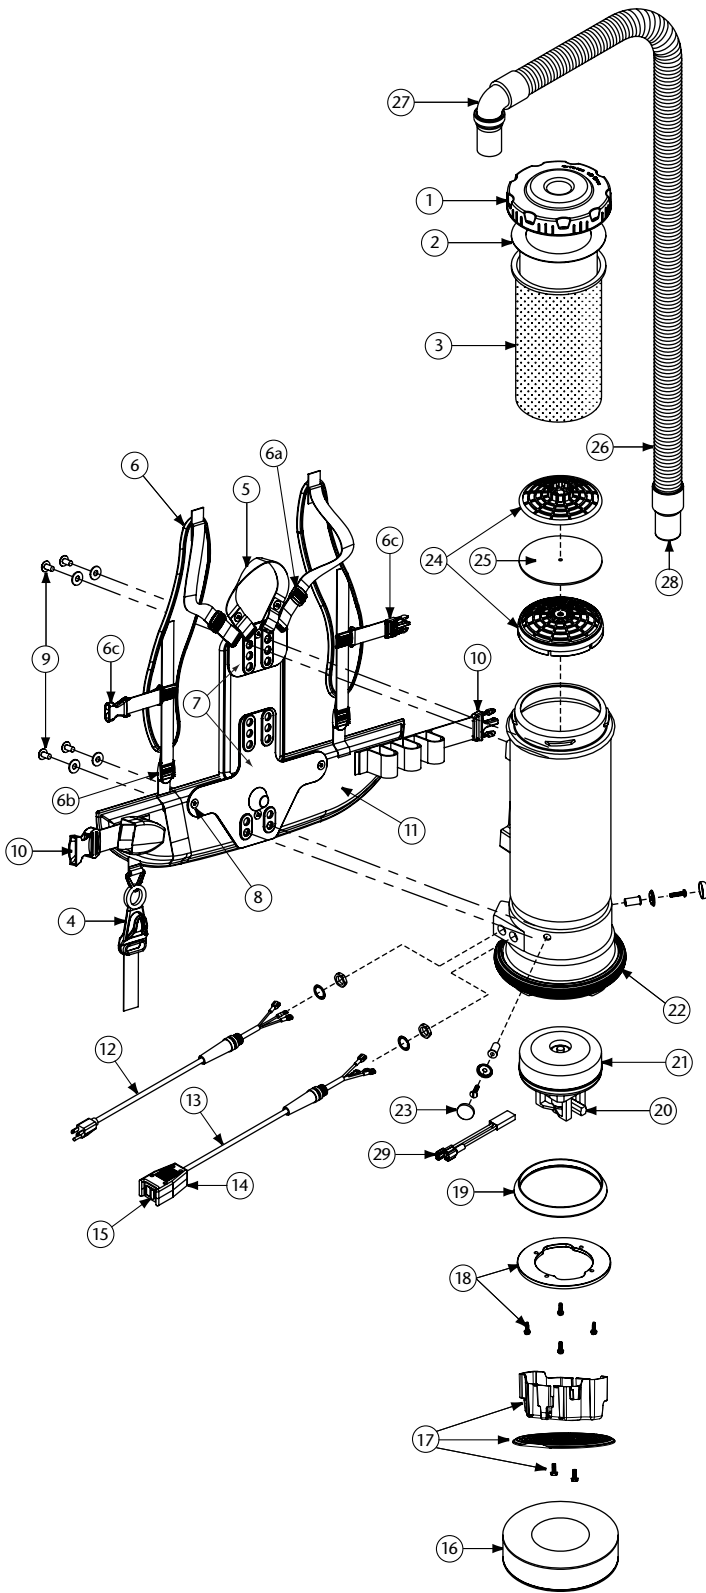

QUARTERVAC PARTS

No.	Product Name	Qty
1	104273 Twist Cap (Black)	1 ea.
2	100431 496 Sq. In. Intercept Micro Filter	10/pk
3	100564 Micro Cloth Filter	1 ea.
4	102604 Schulte Cord Holder	1 ea.
5	101737 Carry Handle w/Rivet and Washer Set	1 set
6	100356 Shoulder Strap Assembly (includes: #6a, 6b, 6c)	1 set
6a	100358 Shoulder Strap Plastic Adjustment Buckle (Top)	1 ea.
6b	100357 Shoulder Strap Plastic Adjustment Buckle (Bottom)	1 ea.
6c	103627 Sternum Strap Buckles (Latch and Keeper)	1 set
7	105046 Backplate (includes: #8)	1 ea.
8	100375 Barrel Nut Connection Set for Backplate (Replacement)	1 set
9	100716 Backplate (Black) Connection Set: 4 Screws w/Washers	1 set
10	106719 Waist Belt Keeper and Latch	1 ea.
11	100359 Waist Belt (includes: #10)	1 ea.
	100354 Strap Assembly Complete (includes: #6, 11)	1 set
	103166 Backplate (Black) System Complete (includes: #4, 5, 6, 7, 9, 11)	1 set
12	100641 Power Cord (18" 14/3) Assembly	1 set
13	101714 Switch Cord w/Crimps	1 set
	101610 Switch Cord Assembly (includes: #13, 14, 15)	1 ea.
14	101472 Switch Box w/Velcro and New Lamb Switch	1 set
	106287 Switch Box w/Velcro and Screws	1 ea.
15	106066 On/Off Switch (must use with 106287)	1 ea.
16	100698 Sound Muffler	1 ea.
17	105044 Motor Shroud Diffuser w/Screw Set: 2 Screws	1 set
18	100335 Motor Compression Ring w/Screws	1 set
	100378 Compression Ring Screws: 4 Screws	1 set
19	100014 Tetraseal	1 ea.
20	105697 Carbon Brush Set (Domel Motor)	1 set
	101531 Carbon Brush Set (Ametek Motor) (116309-00)	1 set
	106904 Carbon Brush Set (Ametek Motor) (122157-00)	1 set
21	100422 Motor/Fan (120 V) w/Crimps	1 ea.
	100379 Motor Ground Wire Clamp Set w/Screws	1 set
	100380 Motor Crimp Set: 4 Female, 4 Male, Ground Crimp Connector	1 set
22	100586 Bottom Bumper	1 set
23	100368 Motor Mounting System Set: 3 Well Nuts, 3 Bolts, 3 Washers, 3 Covers	1 set
24	100030 Dome Filter w/Foam Media	1 ea.
25	100343 Foam Filter Media for Dome Filter	1 ea.
	101220 High Filtration Disk (optional)	2/pk
26	103048 Static-Dissipating Hose (Black) w/Cuffs 1 1/2"	1 ea.
27	101928 Replacement Double Swivel Elbow Cuff (Black) 1 1/2"	1 ea.
28	100694 Replacement Swivel Cuff (Black) 1 1/2"	1 ea.
29	103476 Thermal Protector	1 ea.
	101678 50' Extension Cord (Not Shown)	1 ea.