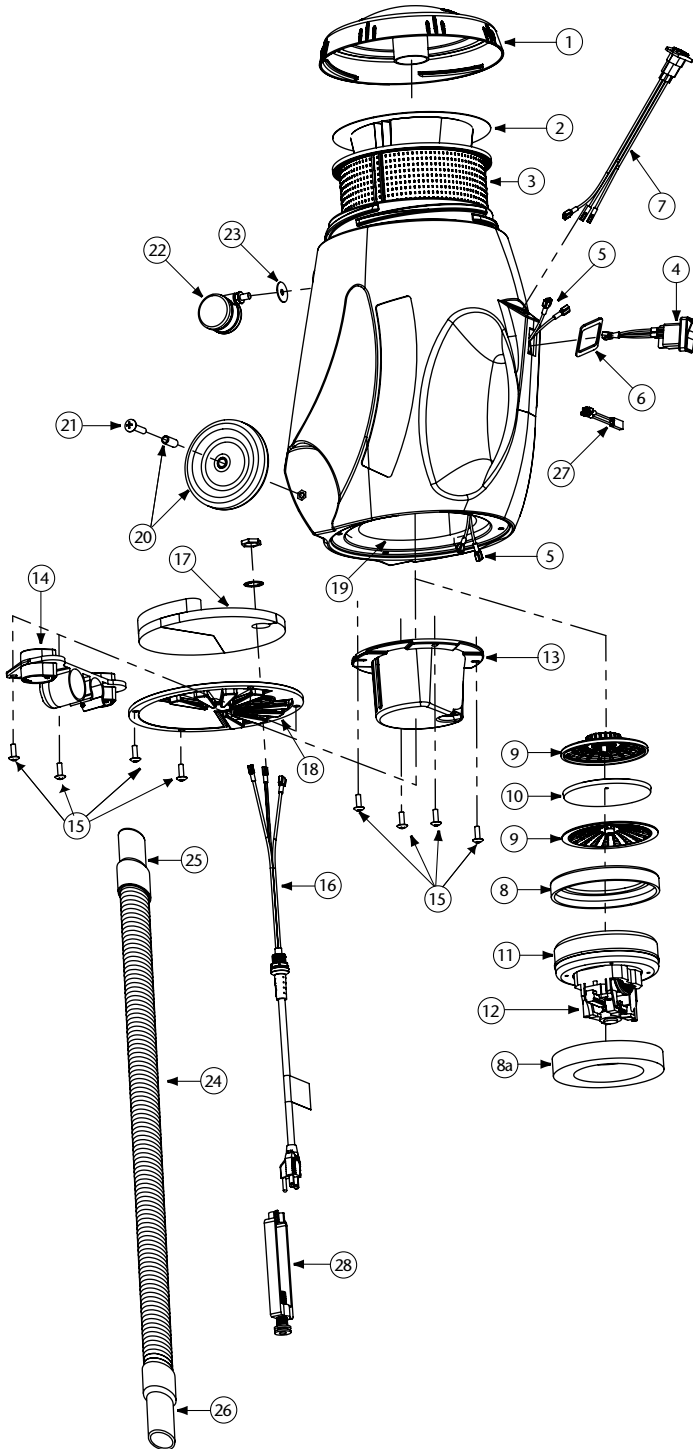

RUNNINGVAC/PROVAC CN PARTS

No.	Product Name	Qty
1	103318 Top Cap, Black (ProVac CN)	1 ea.
	106889 Top Cap, Purple (RunningVac)	1 ea.
2	104544 698 Sq. In. Intercept Micro Filter	10/pk
3	103115 Micro Cloth Filter	1 ea.
4	103327 On/Off Switch (includes: 2 ea. of #6)	1 ea.
5	103212 Wire Harness Assembly: 3 Wires and Strain Relief	1 set
6	106110 Gasket	1 ea.
7	105047 Receptacle Assembly for Powerhead (ProVac CN Only)	1 ea.
8	103236 Motor Seal	1 ea.
8a	105430 Upper Foam Compression Ring	1 ea.
9	102784 Dome Filter w/Filter Media	1 ea.
10	101949 Replacement Foam Media for Dome Filter	1 ea.
	102761 High Filtration Disk (Optional)	2/pk
11	105687 Motor/Fan (120V)	1 ea.
12	105164 Carbon Brush Set (Domel Motor)	1 set
	101720 Carbon Brush Set (Ametek Motor)	1 set
13	103121 Motor Mount	1 ea.
14	103117 Tool Dock	1 ea.
15	103266 Motor Mount and Vented Exhaust Cover Screw Kit	1 set
16	103215 Power Cord (18" 14/3) Assembly w/Locknut and Washer	1 ea.
17	103123 Exhaust Foam	1 ea.
18	103360 Cover Assembly, Vented Exhaust	1 ea.
19	103256 Rear Foam Diffuser	1 ea.
	103124 Foam Inlet Damper A (not shown)	1 ea.
	103125 Foam Inlet Damper B (not shown)	1 ea.
20	103267 Rear Wheel Assembly Kit: 2 Wheels, 2 Spacers, 2 Screws	1 set
21	103268 Rear Wheel Mounting Screw Kit: 2 Screws	1 set
22	103114 Swivel Caster (Front Wheel)	1 ea.
23	103545 Conical Washer for Swivel Caster	1 set
24	103172 78" Static Dissipating Hose w/Cuffs (Black) 1 1/2"	1 set
25	100694 Replacement Swivel Cuff (Black) 1 1/2"	1 ea.
26	103150 Replacement Long Swivel Cuff (Black) 1 1/2"	1 ea.
27	103476 Thermal Protector	1 ea.
28	103441 Cord Lock	1 ea.
	101678 50' Extension Cord (Not Shown)	1 ea.

FOR PARTS CALL TOLL FREE (877)641-2637 OR VISIT
<http://www.monsterjanitorial.com/proteam/>