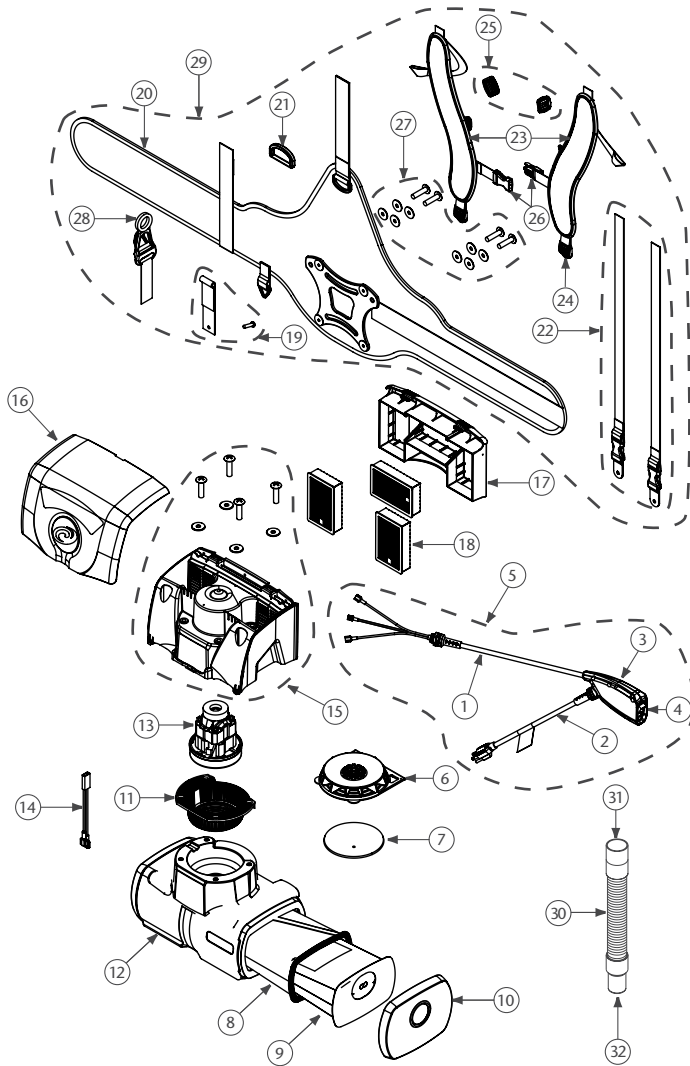

SUPER HALFVAC HEPA PARTS

No.	Product Name	Qty
1	107044 Switch Cord Assembly	1 ea.
2	107042 Power Cord Assembly	1 ea.
3	107043 Switch Box	1 ea.
4	106066 On/Off Switch	1 ea.
5	107041 Switch and Power Cord Assembly	1 set
6	107054 Plastic Dome Filter	1 ea.
7	107060 Foam Filter Media	1 ea.
8	107040 Micro Cloth Filter	1 ea.
9	106973 496 sq. in. Intercept Micro Filter (closed collar) 10/phi	1 ea.
	106960 496 sq. in. Intercept Micro Filter (open collar) 10/phi	1 ea.
10	107053 End Cap	1 ea.
11	107055 Vibration Dampener	1 ea.
12	107056 Bag Housing w/Decals	1 ea.
13	107046 Motor Assembly	1 ea.
	107045 Wire Kit	1 ea.
14	107083 Thermal Protector	1 ea.
15	107057 Upper Housing w/Screws & Washers	1 set
16	107058 Overlap Housing w/Screws	1 set
17	107059 HEPA Filter Housing	1 ea.
18	107005 HEPA Cartridge	1 ea.
19	107048 Stabilization Strap w/Screw	1 ea.
20	107047 Waist Belt w/Plate (includes hardware kit)	1 ea.
21	107051 D-Ring	1 ea.
22	107049 Length Adjustment Strap Kit w/Buckles	1 set
23	100356 Shoulder Strap Assembly (includes: #24, 25, 26)	1 set
24	100357 Shoulder Strap Plastic Adj. Buckle (Bottom)	1 ea.
25	100358 Shoulder Strap Plastic Adj. Buckle (Top)	1 ea.
26	103627 Sternum Strap Buckles (Latch & Keeper)	1 set
27	107052 Waist Belt Assembly & Upper Housing Screw Kit	1 set
28	102604 Schulte Cord Holder	1 ea.
29	107050 Waist Belt, Complete, w/Mounting Hardware (includes: #19,20,21,22,23,27,28)	1 set
30	101705 Stretch Hose w/Cuffs 1½" (Black)	1 ea.
	101184 Stretch Hose w/Cuffs 1¼" (Black)	1 ea.
31	101437 Replacement Fixed Hose Cuff (Black) 1¼"	1 ea.
32	101436 Replacement Swivel Cuff (Black) 1¼"	1 ea.
	107220 Replacement Swivel Cuff (Black) 1½"	1 ea.
	101678 50' Extension Cord (not shown)	1 ea.

FOR PARTS CALL TOLL FREE (877)641-2637 OR VISIT
<http://www.monsterjanitorial.com/proteam/>