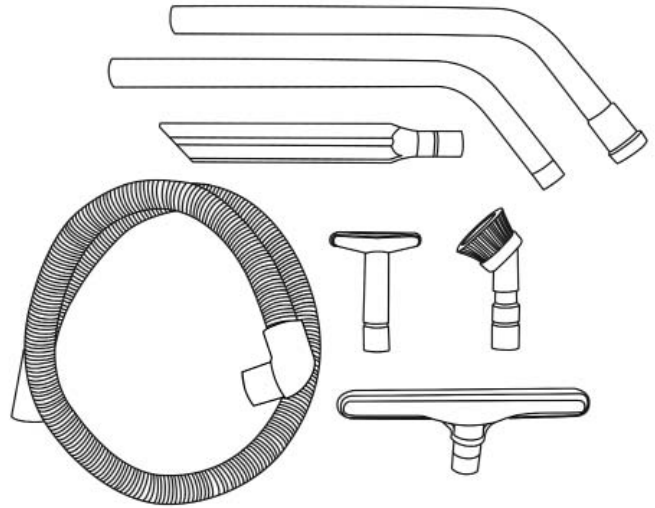

PULLMAN-HOLT

REPLACEMENT PARTS LIST

Save for future reference

P5 Porter Vac Backpack Vacuum/Blower

TANK ASSEMBLY

Ref.	Part No.	Description	Qty	Ref.	Part No.	Description	Qty
1	B230309	Harness	1	17			
2	B704132	Extension Cord 50'	1	18			
3	B600901	Hose Assembly	1	19	B704133	Exhaust Dampener	1
4	B230305	Top Lid (cap)	1	20			
5				21	B600903	Motor Inlet Filter	1
6	B704130	Disposable Paper Filter Bag	1	22			
7	B704131	Cloth Filter Bag	1	23a	B230307	Motor 120V	1
8				24b	B522423	Motor 220V	1
9				25			
10				26	B230306	Lid Clamps	2
11				27a	B230308	Switch	1
12				27b	B100325	Cord Assembly w/Switch & Strain Relief	1
13							
14				28			
15				29			
16				30			

Tool Kit

Part No.	Description	Qty
B521007	2 Piece Wand	1
B701613	Upholstery Tool	1
B701615	Crevice Tool	1
B000394	Dusting Brush	1
B526096	Floor Tool	1
B600901	Hose Assembly	1

PULLMAN-HOLT

10702 N. 46th Street • Tampa, FL 33617
(813) 971-2223 • Fax (813) 971-6090
www.pullman-holt.com