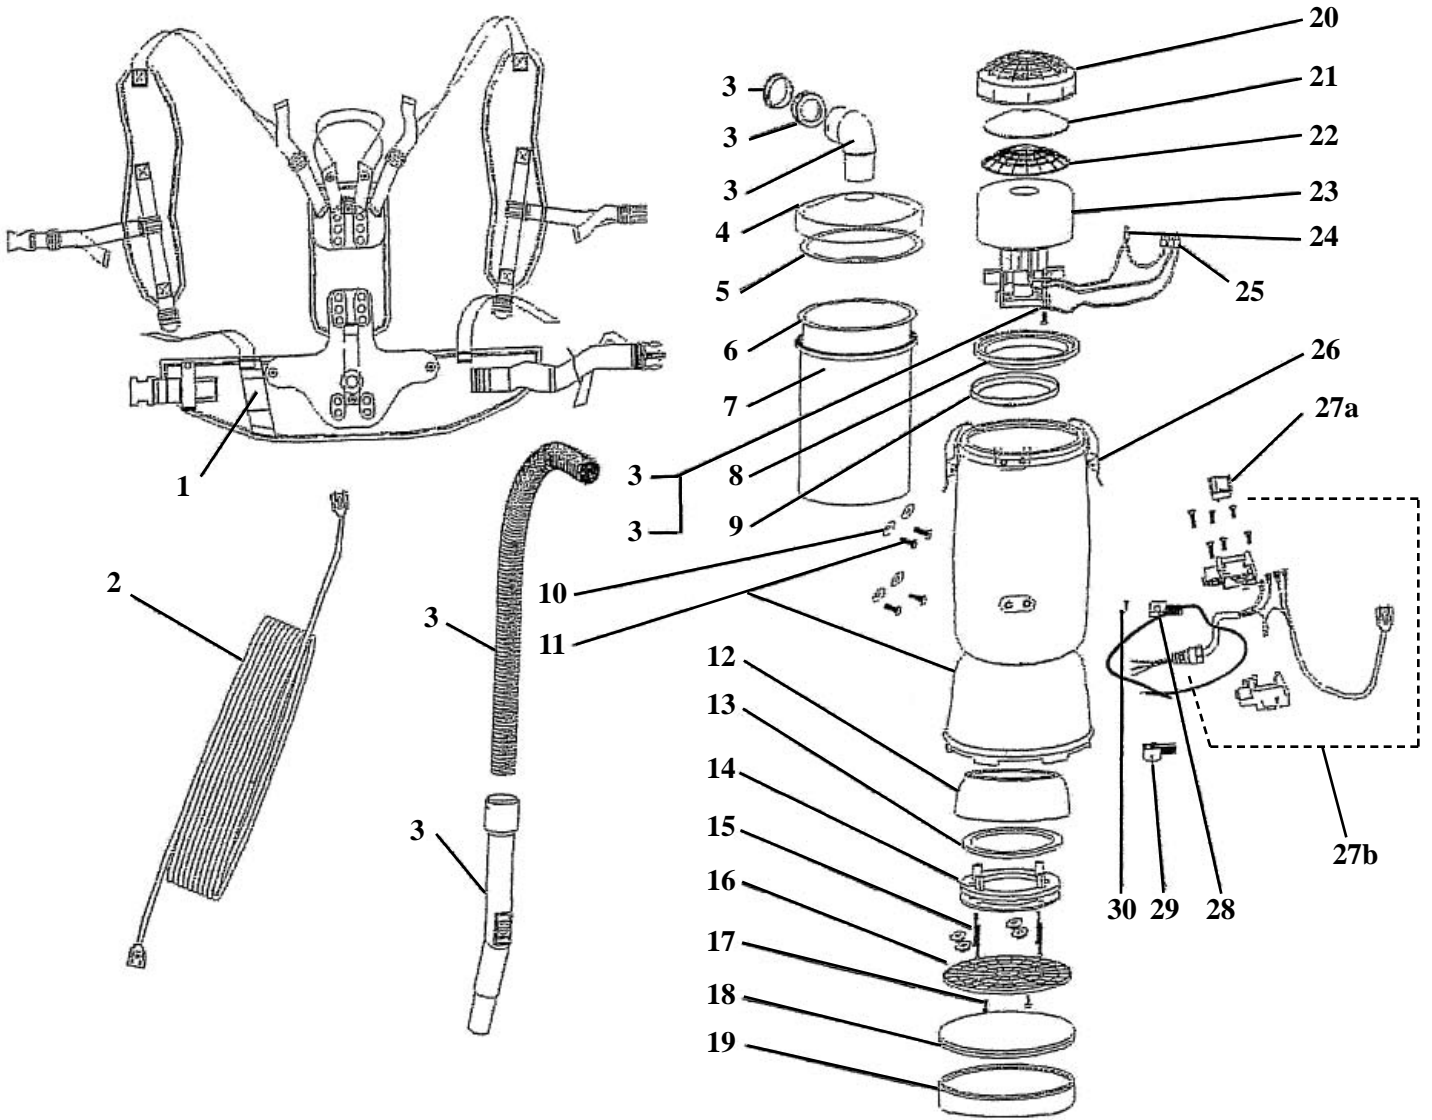

PULLMAN-HOLT

REPLACEMENT PARTS LIST

Save for future reference

P5 Porter Vac Backpack Vacuum/Blower

TANK ASSEMBLY

Ref.	Part No.	Description	Qty	Ref.	Part No.	Description	Qty
1	B230309	Harness	1	17			
2	B704132	Extension Cord 50'	1	18			
3	B600901	Hose Assembly	1	19	B704133	Exhaust Dampener	1
4	B230305	Top Lid (cap)	1	20			
5				21	B600903	Motor Inlet Filter	1
6	B704130	Disposable Paper Filter Bag	1	22			
7	B704131	Cloth Filter Bag	1	23a	B230307	Motor 120V	1
8				24b	B522423	Motor 220V	1
9				25			
10				26	B230306	Lid Clamps	2
11				27a	B230308	Switch	1
12				27b	B100325	Cord Assembly w/Switch & Strain Relief	1
13							
14				28			
15				29			
16				30			

Tool Kit

Part No.	Description	Qty
B521007	2 Piece Wand	1
B701613	Upholstery Tool	1
B701615	Crevice Tool	1
B000394	Dusting Brush	1
B526096	Floor Tool	1
B600901	Hose Assembly	1

PULLMAN-HOLT

10702 N. 46th Street • Tampa, FL 33617
(813) 971-2223 • Fax (813) 971-6090
www.pullman-holt.com