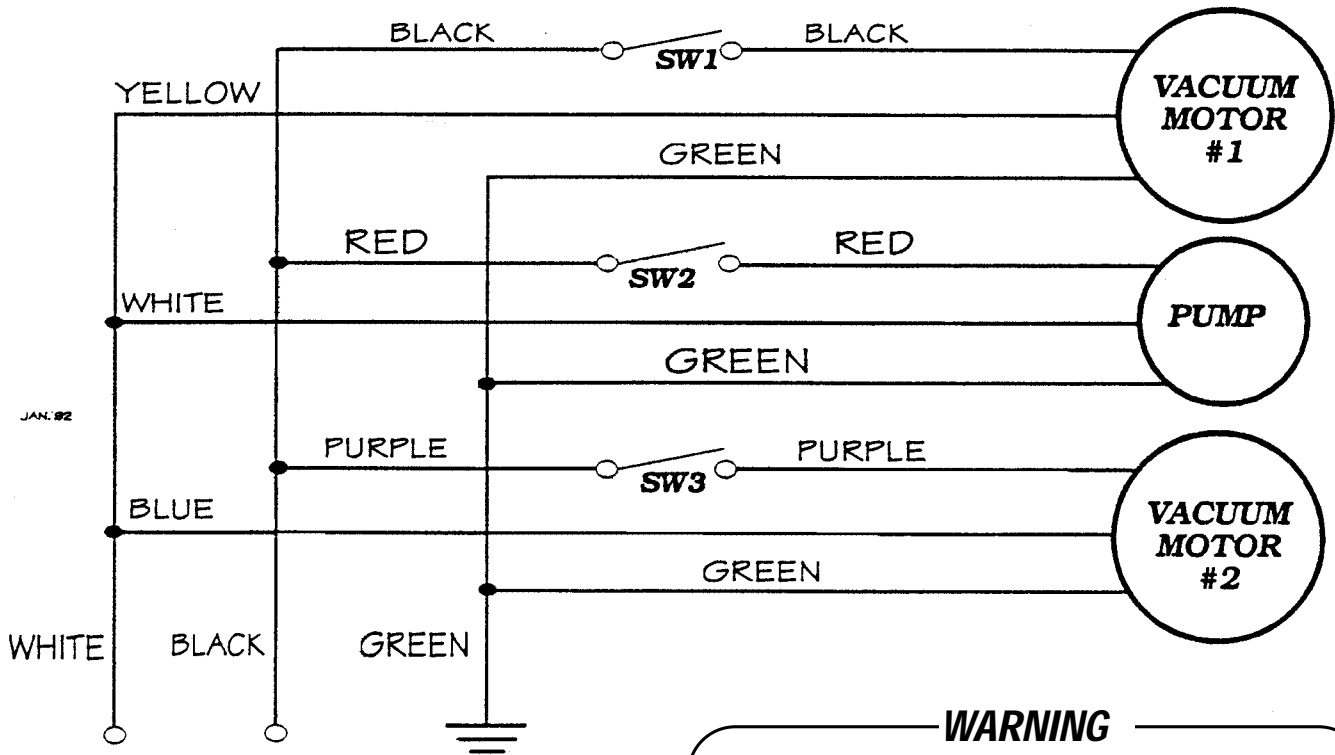

WIRING DIAGRAM

2 Vacuum Motors, 1 Pump

WARNING

Any repairs to the electrical system should be performed by an Authorized Pullman-Holt Service Center or by a qualified electrician.

PULLMAN-HOLT

10702 N 46th Street • Tampa, FL 33617
(813)971-2223 • toll free (800) 237-7582
fax (813) 971-6090 • order entry fax (800) 833-8875
www.pullmanholtcorp.com