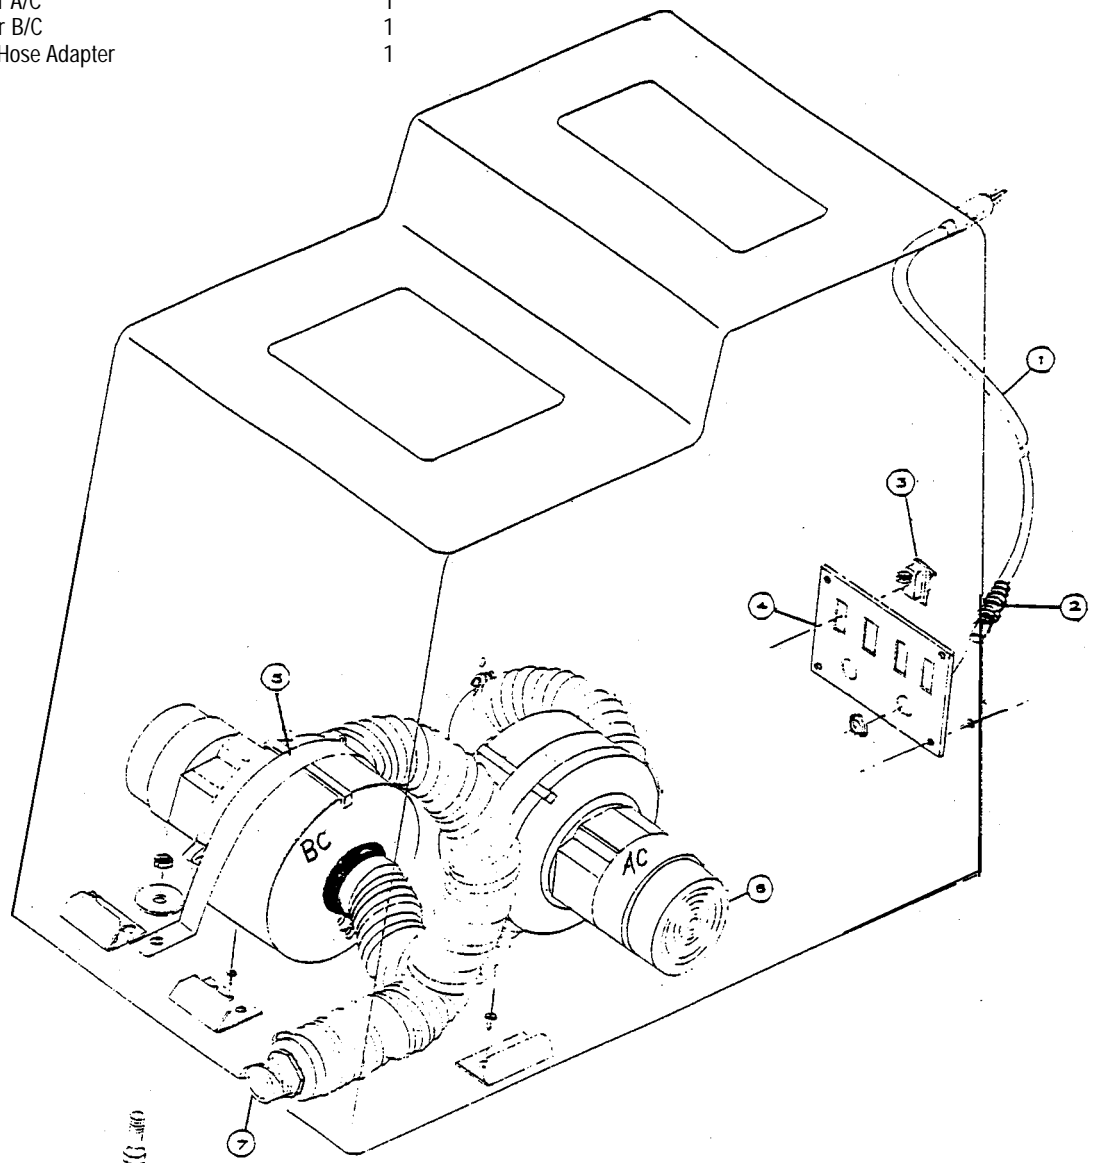

PULLMAN-HOLT

Replacement Parts List

Save For Future Reference

Portable Tank Extractor

Model E-1200

Vac Motors Replacement Parts

Ref. No.	Part No.	Description	Qty.
1	B703473	Cord Set	1
2	B703472	Cord Retainer	1
3	B703471	Switch	3
4	B703470	Switch Plate	1
5	B703469	Motor Strap	2
6A	B703468	Motor A/C	1
6B	B703522	Motor B/C	1
7	B703467	Exh. Hose Adapter	1

Body Replacement Parts

Ref. No.	Part No.	Description	Qty.	Ref. No.	Part No.	Description	Qty.
1	B703496	Lid Hinge	1	9	B980228	Nut	1
2	B703495	Lid	1	10	B703490	Float Cage w/Ball	1
3	B703494	Lid Gasket	1	11	B703489	Filter	1
4	B703493	Hose Barb	1	12	B703488	Coupler	1
5	B703492	Gasket	1	13	B703487	Latch	1
6	B703491	Elbow	1	14	B703486	Elbow	1
7	B960941	Dump Valve	1	15	B703485	Screen	2
8	B980227	Gasket	1				

Component Parts

Ref. No.	Part No.	Description	Qty.	Ref. No.	Part No.	Description	Qty.
1	B703484	Handle	1	8	B703477	Hose Barb	2
2	B703483	Caster	2	9	B700144	Hose Barb	1
3	B703482	Bumper Guard	1	10	B700144	Hose Barb	1
4	B703481	Bumper Insert	1	11	B703476	Pump	1
5	B703480	Filter Screen	1	12	B703475	Spring	1
6	B703479	Close Nipple	1	13	B703474	Wheel	2
7	B703478	90° Elbow	1	14	B703521	Hub Cap	2