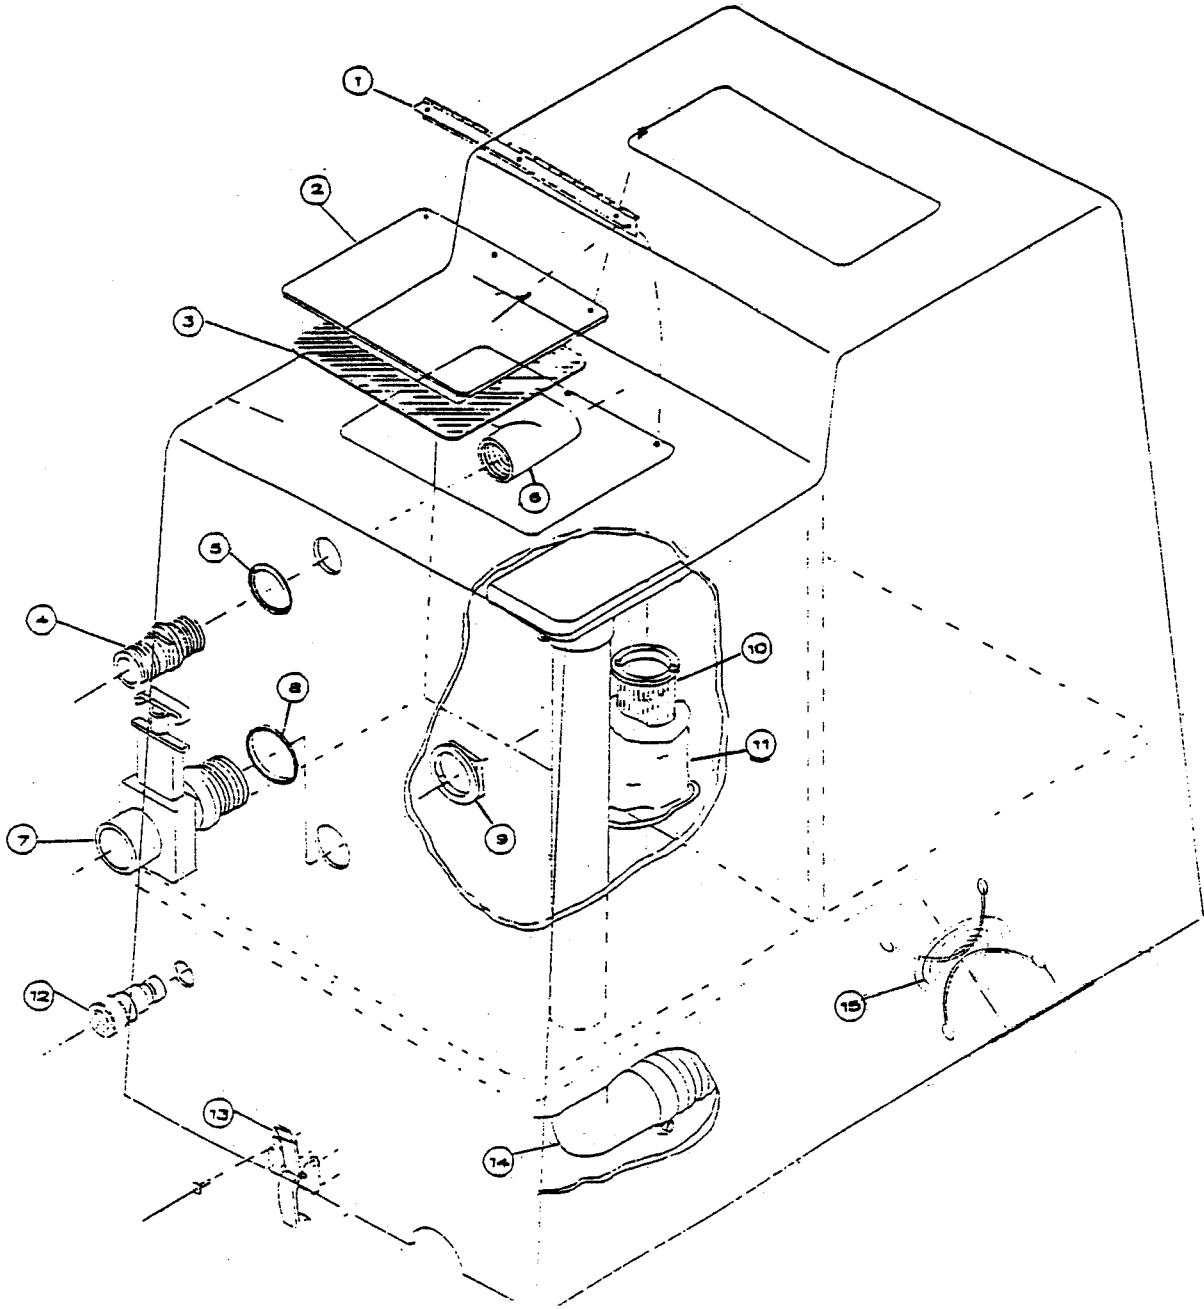

PULLMAN-HOLT

Replacement Parts List

Save For Future Reference

Portable Tank Extractor

Model E-1200

Vac Motors Replacement Parts

Ref. No.	Part No.	Description	Qty.
1	B703473	Cord Set	1
2	B703472	Cord Retainer	1
3	B703471	Switch	3
4	B703470	Switch Plate	1
5	B703469	Motor Strap	2
6A	B703468	Motor A/C	1
6B	B703522	Motor B/C	1
7	B703467	Exh. Hose Adapter	1

Body Replacement Parts

Ref. No.	Part No.	Description	Qty.	Ref. No.	Part No.	Description	Qty.
1	B703496	Lid Hinge	1	9	B980228	Nut	1
2	B703495	Lid	1	10	B703490	Float Cage w/Ball	1
3	B703494	Lid Gasket	1	11	B703489	Filter	1
4	B703493	Hose Barb	1	12	B703488	Coupler	1
5	B703492	Gasket	1	13	B703487	Latch	1
6	B703491	Elbow	1	14	B703486	Elbow	1
7	B960941	Dump Valve	1	15	B703485	Screen	2
8	B980227	Gasket	1				

Component Parts

Ref. No.	Part No.	Description	Qty.	Ref. No.	Part No.	Description	Qty.
1	B703484	Handle	1	8	B703477	Hose Barb	2
2	B703483	Caster	2	9	B700144	Hose Barb	1
3	B703482	Bumper Guard	1	10	B700144	Hose Barb	1
4	B703481	Bumper Insert	1	11	B703476	Pump	1
5	B703480	Filter Screen	1	12	B703475	Spring	1
6	B703479	Close Nipple	1	13	B703474	Wheel	2
7	B703478	90° Elbow	1	14	B703521	Hub Cap	2