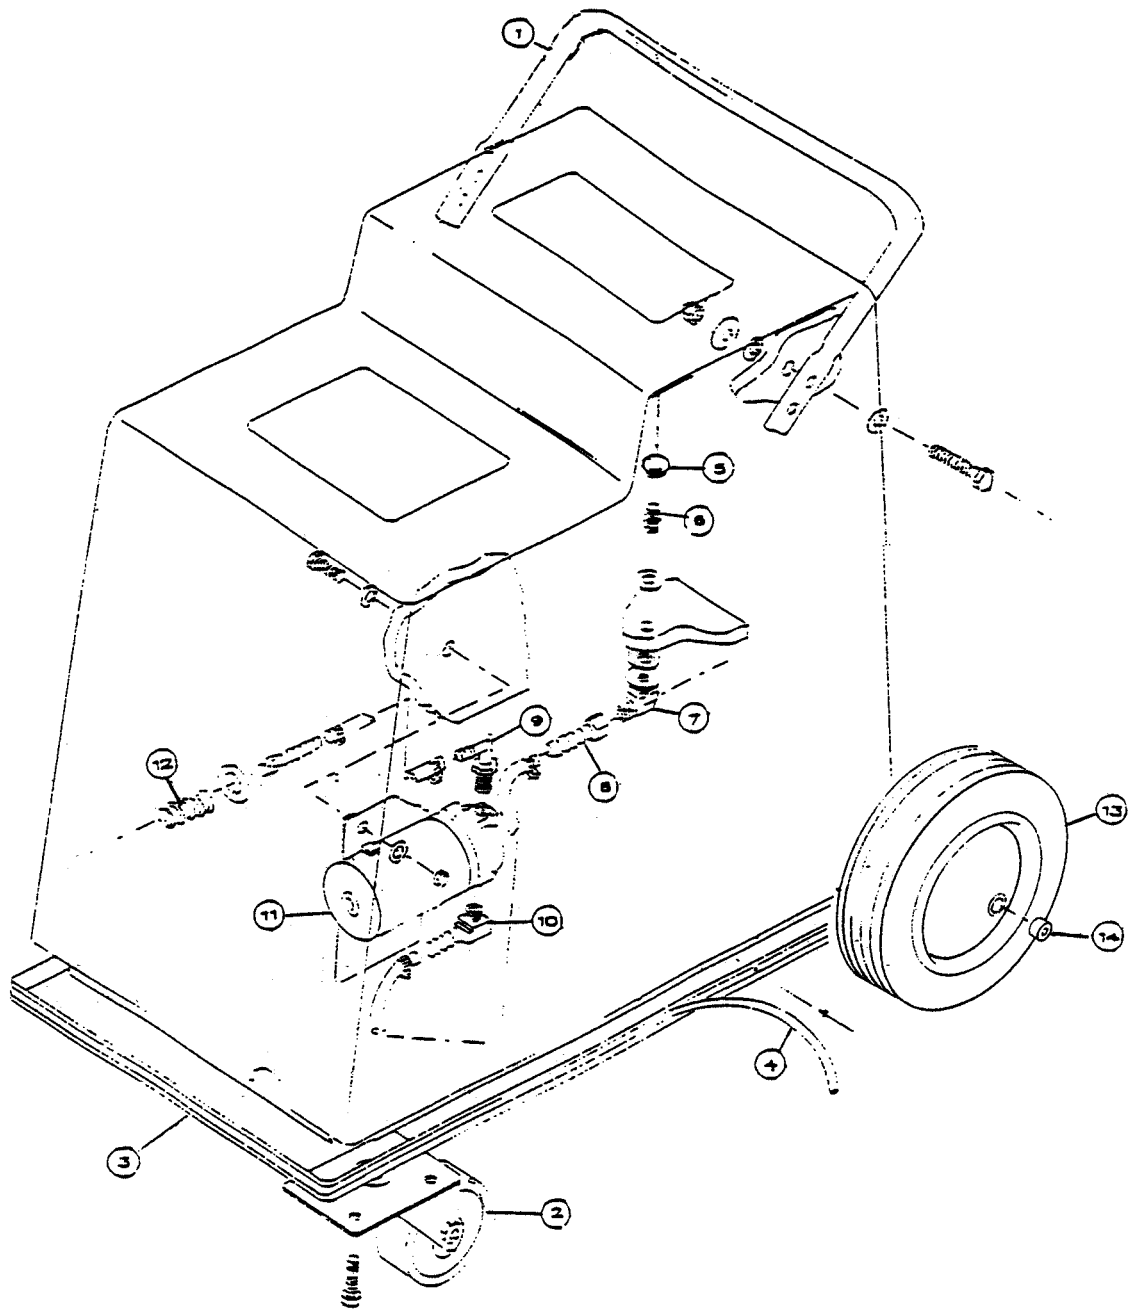

PULLMAN-HOLT

Replacement Parts List

Save For Future Reference

Portable Tank Extractor

Model E-1200

Vac Motors Replacement Parts

Ref. No.	Part No.	Description	Qty.
1	B703473	Cord Set	1
2	B703472	Cord Retainer	1
3	B703471	Switch	3
4	B703470	Switch Plate	1
5	B703469	Motor Strap	2
6A	B703468	Motor A/C	1
6B	B703522	Motor B/C	1
7	B703467	Exh. Hose Adapter	1

Body Replacement Parts

Ref. No.	Part No.	Description	Qty.	Ref. No.	Part No.	Description	Qty.
1	B703496	Lid Hinge	1	9	B980228	Nut	1
2	B703495	Lid	1	10	B703490	Float Cage w/Ball	1
3	B703494	Lid Gasket	1	11	B703489	Filter	1
4	B703493	Hose Barb	1	12	B703488	Coupler	1
5	B703492	Gasket	1	13	B703487	Latch	1
6	B703491	Elbow	1	14	B703486	Elbow	1
7	B960941	Dump Valve	1	15	B703485	Screen	2
8	B980227	Gasket	1				

Component Parts

Ref. No.	Part No.	Description	Qty.	Ref. No.	Part No.	Description	Qty.
1	B703484	Handle	1	8	B703477	Hose Barb	2
2	B703483	Caster	2	9	B700144	Hose Barb	1
3	B703482	Bumper Guard	1	10	B700144	Hose Barb	1
4	B703481	Bumper Insert	1	11	B703476	Pump	1
5	B703480	Filter Screen	1	12	B703475	Spring	1
6	B703479	Close Nipple	1	13	B703474	Wheel	2
7	B703478	90° Elbow	1	14	B703521	Hub Cap	2