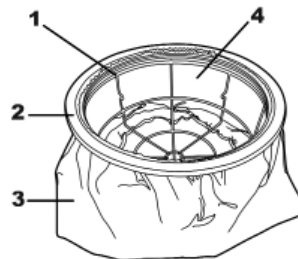

PULLMAN-HOLT

REPLACEMENT PARTS LIST

Save for future reference

102DA Wet/Dry 55 Gallon

Motorhead Assembly

Ref.	Part No.	Description	Qty
1	B701062	Cord Set	1
2	B701063	Strain Relief	1
3	B910014	Ground Screw	1
4	B522099	Dome	1
5	B521533	Gasket	1
6	B527458	Blower Chamber Assembly	1
7	B911083	Gasket	1
8A	B527297	Motor 115V	1
8B	B701293	Motor 230V	1
9	B910091	Gasket	1
10	B913397	Screen Fan Guard	1
11	B911803	Gasket	1
12	B600257	Can Cap	1
13	B911974	Handle	1
14	B910008	Switch Plate	1
15	B701061	Rocker Switch	1
16	B910055	Spacer	7
17	B910004	Wire Assembly	1
18	B700628	Brush Mechanism	2
19	B600404	Splash Guard	1
20	B524231	Spacer Nuts	7
	B160244	Complete Head Assembly	1

Modular Filter Assembly

Ref.	Part No.	Description	Qty
1	B000403	Filter Frame	1
2	B000404	16" Airseal Gasket	1
3	B000407	Never Clog Filter 16" Diameter	1
4	B000402	Moleskin Filter 16" Diameter	1

Wet Pan 16" Diameter
B260200

DRUM ASSEMBLY

Ref.	Part No.	Description	Qty
1	B160244	102 Head	1
2	B912494	Filter Assembly	1
3	B260200	Wet Pan	1
4	B000433	Drum Adapter	1
5	B913685	Gasket Drum Adaptor	1
		55 Gallon Drum Not Included	

Tool Kit

Part No.	Description	Qty
B521007	5' Two-piece Wand	1
B000311	10' Crushproof Hose w Ends	1
B000394	2" Dusting Brush	1
B701615	17" Crevice Tool	1
B527095	Floor Brush Tool	1
B527094	Squeegee Tool	1