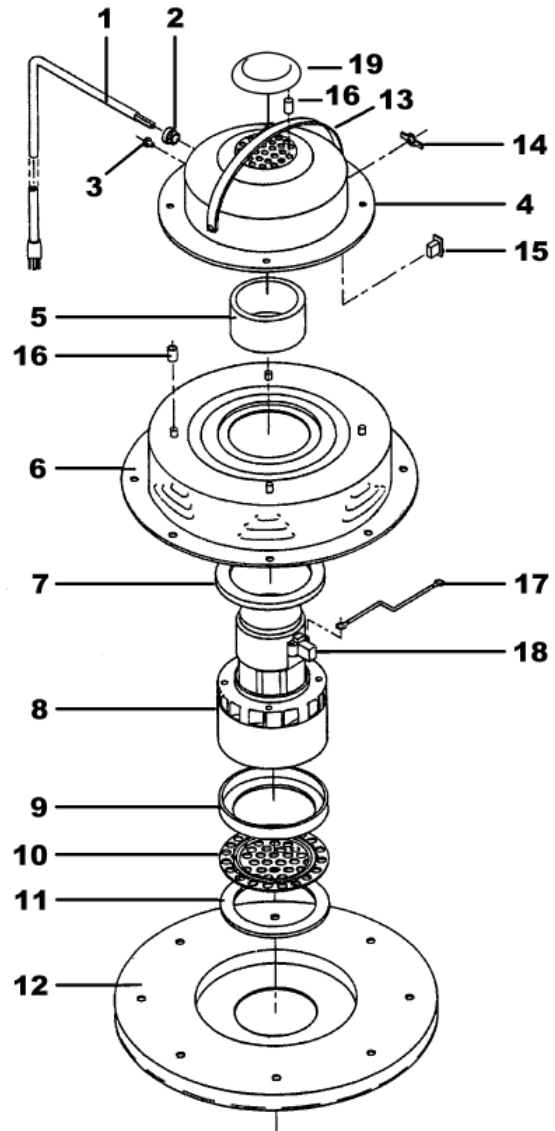

PULLMAN-HOLT

REPLACEMENT PARTS LIST

Save for future reference

102DA Wet/Dry 55 Gallon

Motorhead Assembly

Ref.	Part No.	Description	Qty
1	B701062	Cord Set	1
2	B701063	Strain Relief	1
3	B910014	Ground Screw	1
4	B522099	Dome	1
5	B521533	Gasket	1
6	B527458	Blower Chamber Assembly	1
7	B911083	Gasket	1
8A	B527297	Motor 115V	1
8B	B701293	Motor 230V	1
9	B910091	Gasket	1
10	B913397	Screen Fan Guard	1
11	B911803	Gasket	1
12	B600257	Can Cap	1
13	B911974	Handle	1
14	B910008	Switch Plate	1
15	B701061	Rocker Switch	1
16	B910055	Spacer	7
17	B910004	Wire Assembly	1
18	B700628	Brush Mechanism	2
19	B600404	Splash Guard	1
20	B524231	Spacer Nuts	7
	B160244	Complete Head Assembly	1

Modular Filter Assembly

Ref.	Part No.	Description	Qty
1	B000403	Filter Frame	1
2	B000404	16" Airseal Gasket	1
3	B000407	Never Clog Filter 16" Diameter	1
4	B000402	Moleskin Filter 16" Diameter	1

Wet Pan 16" Diameter
B260200

DRUM ASSEMBLY

Ref.	Part No.	Description	Qty
1	B160244	102 Head	1
2	B912494	Filter Assembly	1
3	B260200	Wet Pan	1
4	B000433	Drum Adapter	1
5	B913685	Gasket Drum Adaptor	1
		55 Gallon Drum Not Included	

Tool Kit

Part No.	Description	Qty
B521007	5' Two-piece Wand	1
B000311	10' Crushproof Hose w Ends	1
B000394	2" Dusting Brush	1
B701615	17" Crevice Tool	1
B527095	Floor Brush Tool	1
B527094	Squeegee Tool	1