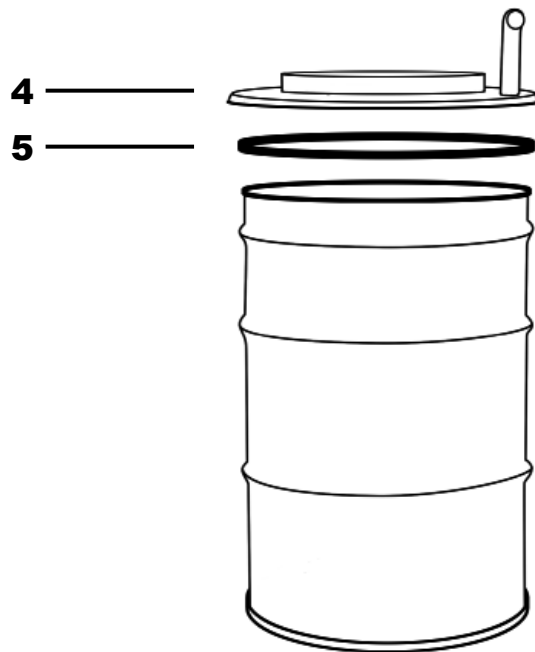

PULLMAN-HOLT

REPLACEMENT PARTS LIST

Save for future reference

102DA Wet/Dry 55 Gallon

Motorhead Assembly

Ref.	Part No.	Description	Qty
1	B701062	Cord Set	1
2	B701063	Strain Relief	1
3	B910014	Ground Screw	1
4	B522099	Dome	1
5	B521533	Gasket	1
6	B527458	Blower Chamber Assembly	1
7	B911083	Gasket	1
8A	B527297	Motor 115V	1
8B	B701293	Motor 230V	1
9	B910091	Gasket	1
10	B913397	Screen Fan Guard	1
11	B911803	Gasket	1
12	B600257	Can Cap	1
13	B911974	Handle	1
14	B910008	Switch Plate	1
15	B701061	Rocker Switch	1
16	B910055	Spacer	7
17	B910004	Wire Assembly	1
18	B700628	Brush Mechanism	2
19	B600404	Splash Guard	1
20	B524231	Spacer Nuts	7
	B160244	Complete Head Assembly	1

Modular Filter Assembly

Ref.	Part No.	Description	Qty
1	B000403	Filter Frame	1
2	B000404	16" Airseal Gasket	1
3	B000407	Never Clog Filter 16" Diameter	1
4	B000402	Moleskin Filter 16" Diameter	1

Wet Pan 16" Diameter
B260200

DRUM ASSEMBLY

Ref.	Part No.	Description	Qty
1	B160244	102 Head	1
2	B912494	Filter Assembly	1
3	B260200	Wet Pan	1
4	B000433	Drum Adapter	1
5	B913685	Gasket Drum Adaptor	1
		55 Gallon Drum Not Included	

Tool Kit

Part No.	Description	Qty
B521007	5' Two-piece Wand	1
B000311	10' Crushproof Hose w Ends	1
B000394	2" Dusting Brush	1
B701615	17" Crevice Tool	1
B527095	Floor Brush Tool	1
B527094	Squeegee Tool	1