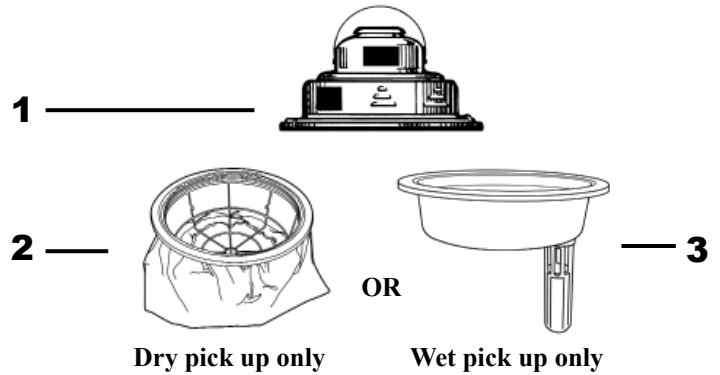

PULLMAN-HOLT

REPLACEMENT PARTS LIST

Save for future reference

102DA Wet/Dry 55 Gallon

Motorhead Assembly

Ref.	Part No.	Description	Qty
1	B701062	Cord Set	1
2	B701063	Strain Relief	1
3	B910014	Ground Screw	1
4	B522099	Dome	1
5	B521533	Gasket	1
6	B527458	Blower Chamber Assembly	1
7	B911083	Gasket	1
8A	B527297	Motor 115V	1
8B	B701293	Motor 230V	1
9	B910091	Gasket	1
10	B913397	Screen Fan Guard	1
11	B911803	Gasket	1
12	B600257	Can Cap	1
13	B911974	Handle	1
14	B910008	Switch Plate	1
15	B701061	Rocker Switch	1
16	B910055	Spacer	7
17	B910004	Wire Assembly	1
18	B700628	Brush Mechanism	2
19	B600404	Splash Guard	1
20	B524231	Spacer Nuts	7
	B160244	Complete Head Assembly	1

Modular Filter Assembly

Ref.	Part No.	Description	Qty
1	B000403	Filter Frame	1
2	B000404	16" Airseal Gasket	1
3	B000407	Never Clog Filter 16" Diameter	1
4	B000402	Moleskin Filter 16" Diameter	1

Wet Pan 16" Diameter
B260200

DRUM ASSEMBLY

Ref.	Part No.	Description	Qty
1	B160244	102 Head	1
2	B912494	Filter Assembly	1
3	B260200	Wet Pan	1
4	B000433	Drum Adapter	1
5	B913685	Gasket Drum Adaptor	1
		55 Gallon Drum Not Included	

Tool Kit