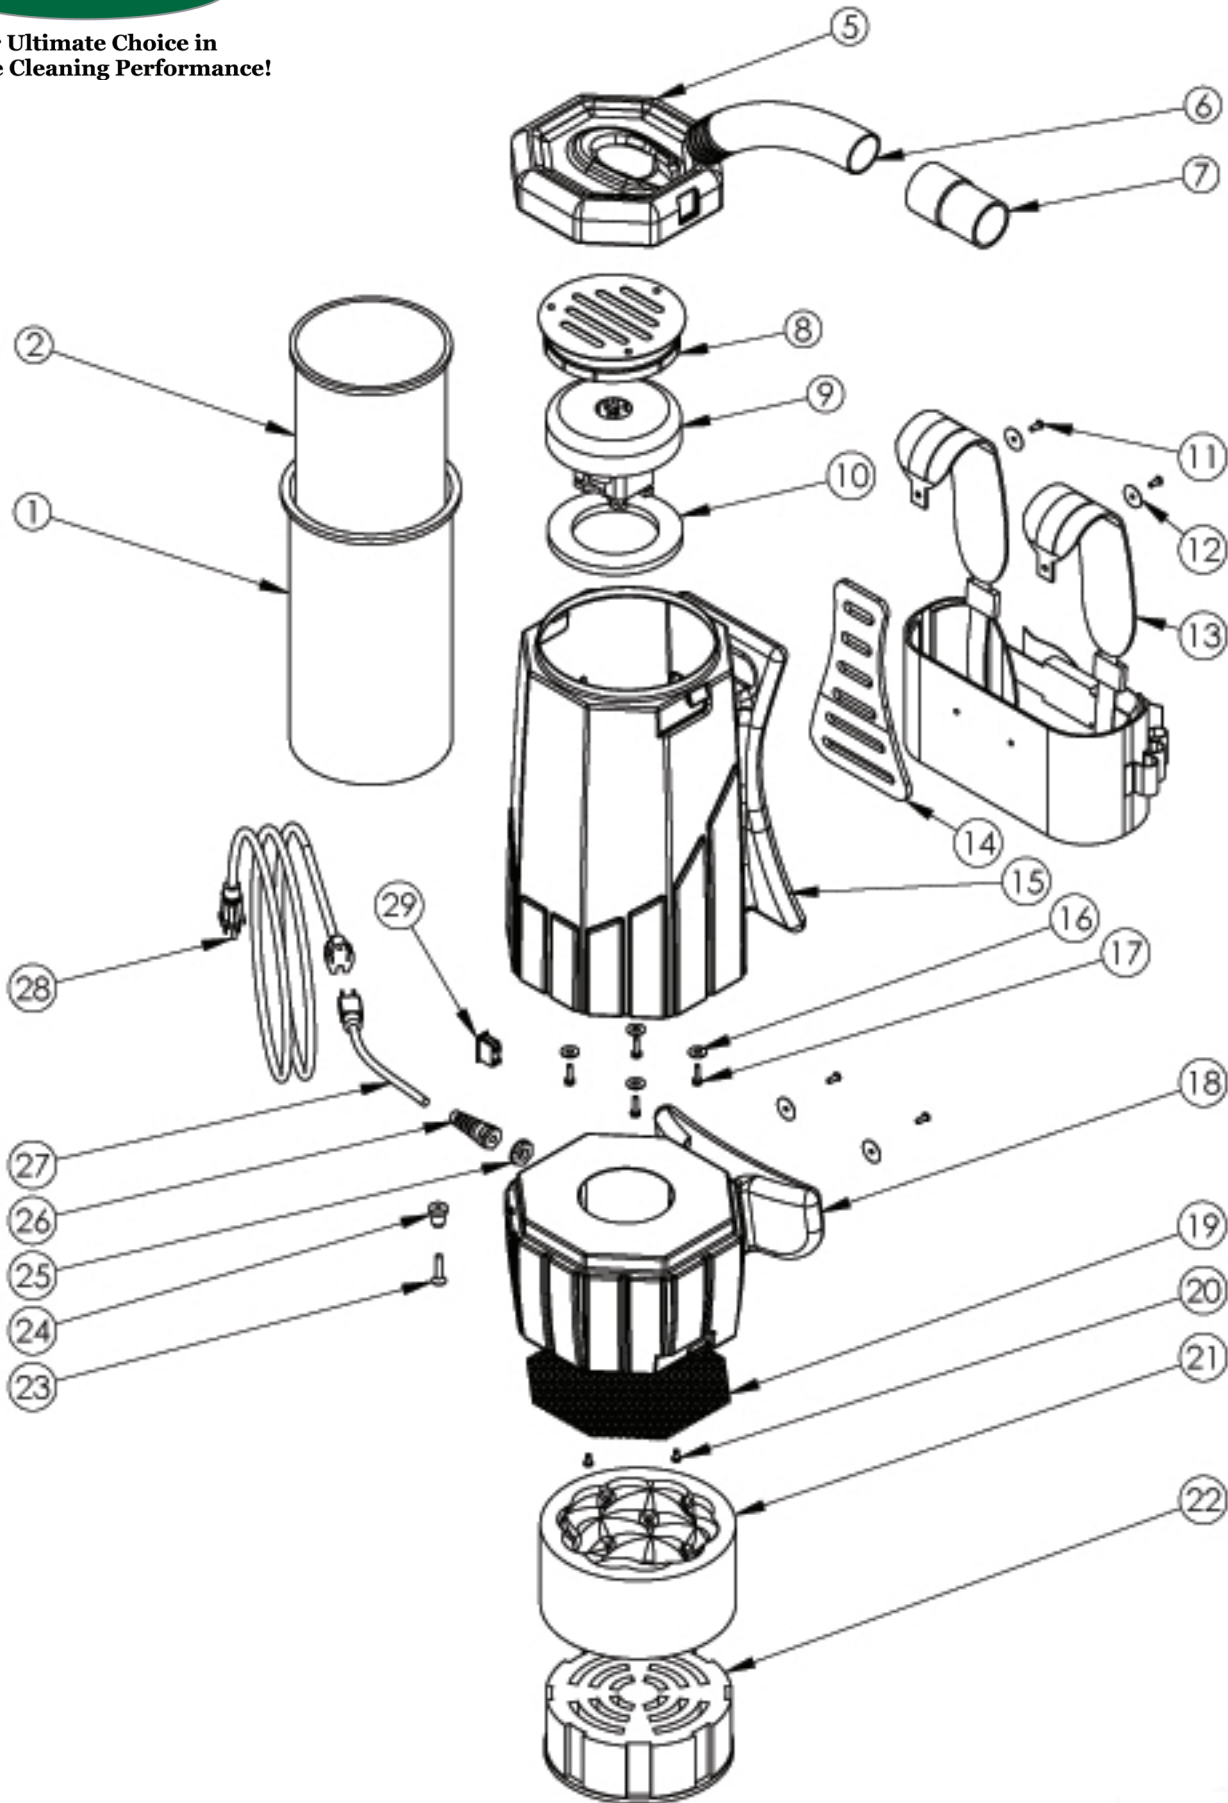

## Sandia 6-Quart Raven Backpack Schematic Drawing

**Your Ultimate Choice in  
Profitable Cleaning Performance!**

Item No.	Item Description	Quantity	# on Schematic
10-0007-6	6qt. Cloth Bag for 6qt. Raven	1	1
10-0008-B	Dome Filter w/ Bag Support	1	8
10-0012	Whisper Motor	1	9
10-0014	Motor Screw	4	17
10-0015	1/4" Flat Washer for Motor	4	16
10-0016-6	6qt. Deflector Plate	1	19
10-0017	Deflector Screw	3	20
10-0018	Sound Dampening Band	1	21
10-0019-6	6qt. Dual Cell Noise Filter	1	22
10-0020	Cushioned Back Pad	1	14
10-0021	Shoulder & Waist Belt	1	13
10-0022	Shoulder & Waist Belt Screw	4	11
10-0023	Shoulder & Waist Belt Washer	4	12
10-0024	1 1/2" Black Vacuum Hose	4	6
10-0025	On/Off Switch	1	29
10-0026	17" Power Cord (cord only no connectors)	1	27
10-0027	Pigtail Strain Relief	1	26
10-0027-A	Strain Relief Nut	1	25
10-0028	50' Electrical Cord	1	28
10-0042	400HZ Brush Kit	1	Not Pictured
10-0069	Well Nut for Cord Lock	1	24
10-0070	Screw for Well Nut	1	23
10-0155	Hose Cuff Straight	1	Not Pictured
10-0195	Swivel Cuff	1	7
10-0197	6qt. Paper Bags/10 Pack	0.1	2
10-0199	Vacuum Motor Gasket	1	10
10-0204-B	Washer for Rivet 10-0205	4	Not Pictured
10-0205	Body Rivet for Backpack	4	Not Pictured
BP-6-B-BLKGRAN	6qt Backpack Bottom Black Gran	1	18
BP-6-L-GRYGRAN	6qt Backpack Lid Gray Gran	1	5
BP-6-T-GRYGRAN	6qt Backpack Tank Gray Gran	1	15