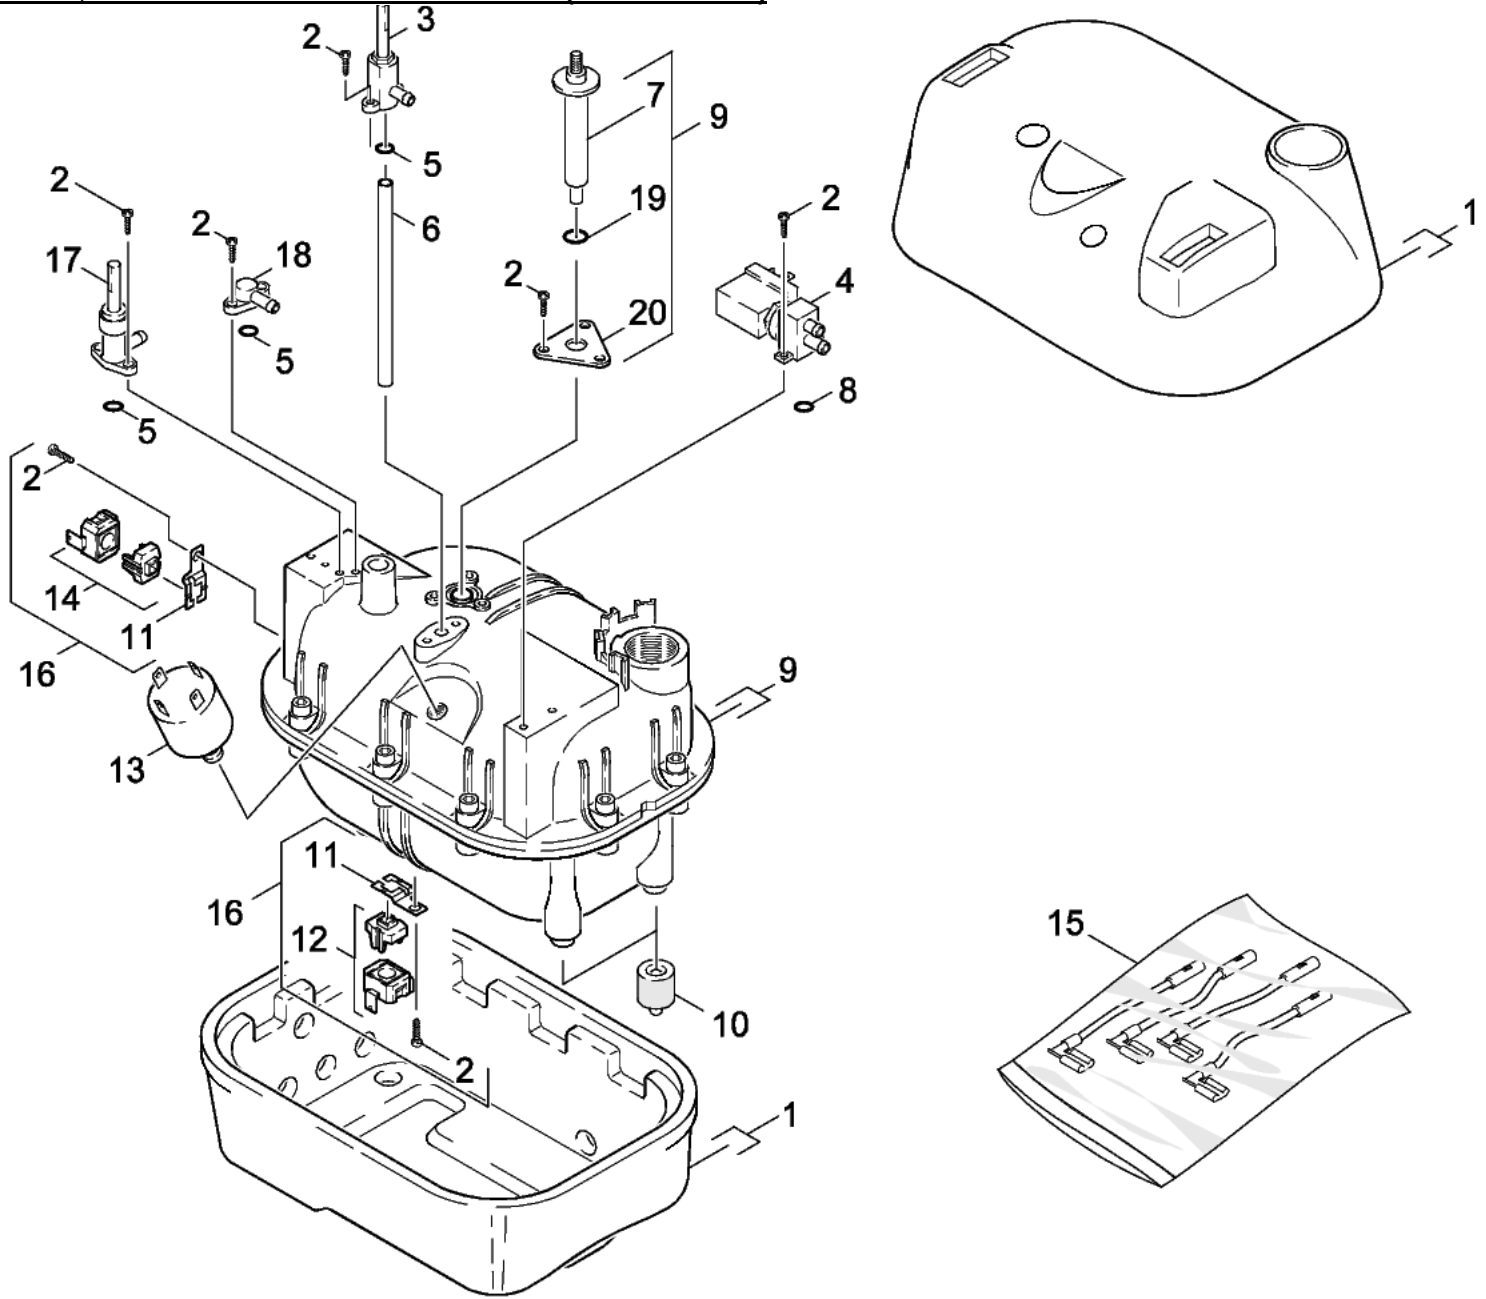

Steam Drum, Model:97100 DE 4002 Steam Cleaner (Chemical-Free)

Steam Hose

Model :97100 DE 4002 Steam Cleaner (Chemical-Free)

	Number	Description	Qty Req.
0	K43210880	STEAM HOSE COMPLETE GREY RAL 7004	1
	K43211140	CONNECTING HOSE W/GUN DE4002 OVAL	1
1	K53215960	HANDLES	1
	K53215100	HANDLES	1
2	K53670240	DIAPHRAGM	1
3	K53670250	RING	1
4	K53945360	PROTECTION PART	1
	K53943740	PROTECTION PART	2
5	K44406030	HOSE COMPLETE BLACK	1
	K44404800	HOSE-GREY	1
6	K66318020	MICRO SWITCH	1
7	K53240290	CALIPERS	1
	K53240640	CALIPERS	1
8	K53321680	PRESSURE SPRING	1
9	K45803680	VALVE COMPLETE	1
10	K53220100	HAND WHEEL	1
	K53220140	HAND WHEEL	1
11	K50310640	BOLT	1
	K50324520	BOLT	1
12	K50311250	SCREEN	1
13	K63629220	GASKET	2
14	K50371020	HOOK	1
	K50371550	HOOK	1
15	K54710780	USE #K44710010COUPLING ELEMENT	1
	K54711090	COUPLING ELEMENT	1
18	K63030580	OVAL HEAD SCREW 2.9 X 1	10
19	K50316830	CONNECTOR SHELL	1
	K50310600	PLUG	1
20	K63629230	GASKET	1
21	K54092180	NIPPLE	1
22	K66475130	PULL RELIEF	1
23	K66463250	PLUG ELEMENT	2
24	K63899920	HOSE BAND CLIP	1
25	K63898840	HOSE BAND CLIP	1
26	K50311230	PULL RELIEF	1
27	K53323730	HELICAL SPRING	1
28	K53641740	SEAL	2
29	K53944000	PROTECTION PART	1