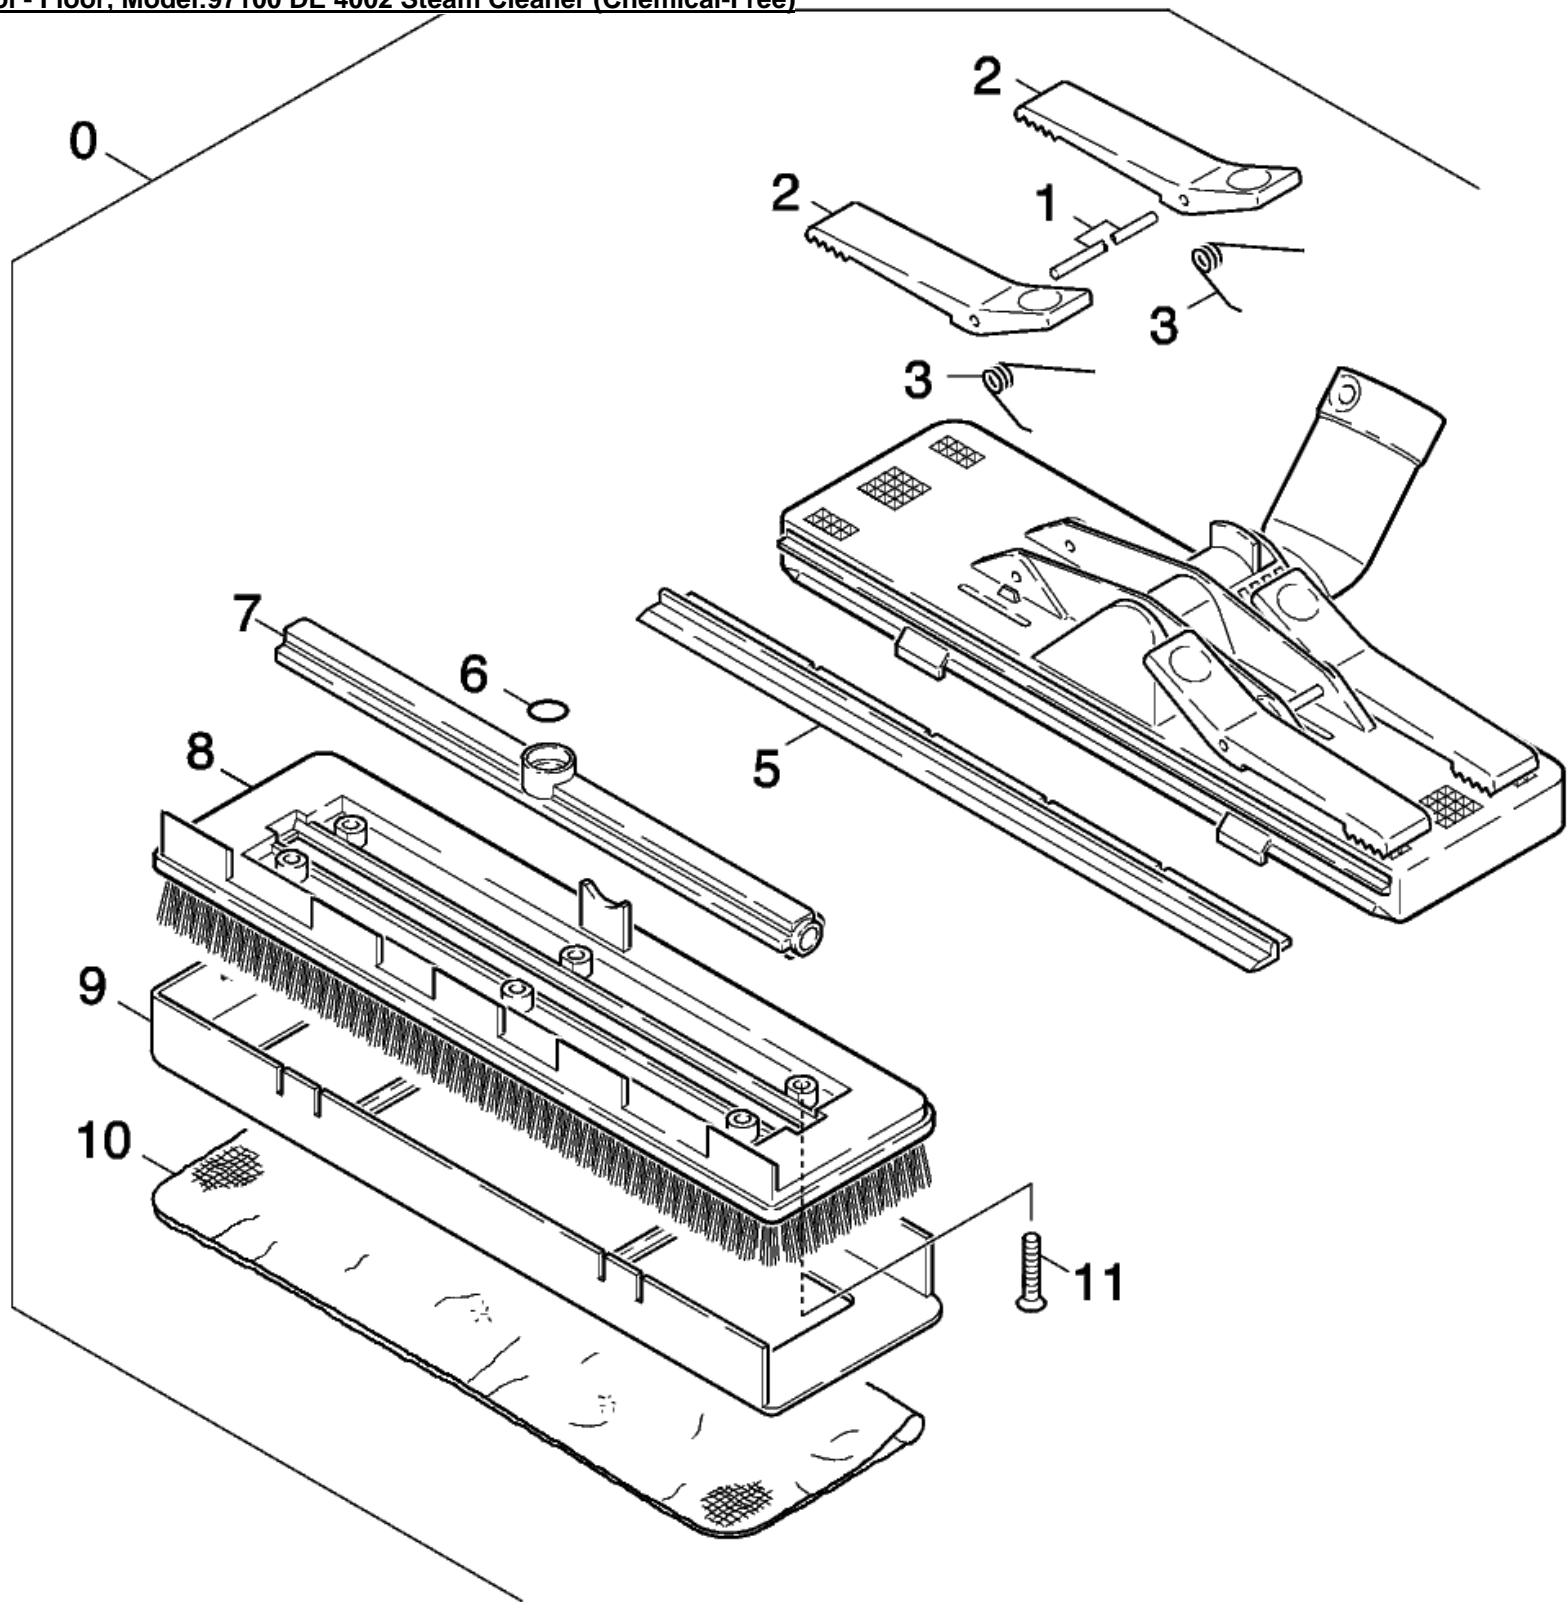

Appliance Bottom

Model :97100 DE 4002 Steam Cleaner (Chemical-Free)

	Number	Description	Qty Req.
1	K66222070	TRANSFORMER	1
2	K66477910	CABLE	1
3	K63898620	HOSE	1
4	K63899930	HOSE BAND CLIP	7
5	K63898820	HOSE BAND CLIP	1
6	K69060230	T-PIECE	1
7	K63032000	SCREW 5X25-IN6RD	4
8	K55151080	RUNNING WHEEL	2
9	K54812060	LEVER	1
10	K54812000	EXTENSION	2
11	K64352500	CASTOR	1
12	K63032740	SCREW	2
13	K40662460	HOUSING KIT BLACK	1
15	K53324170	CLAMP	2
16	K50314340	COUNTER HOLDER	2
17	K50031430	PLATE	2
18	K63901620	HOSE BAND CLIP	1
19	K69060240	HOSE	1

Appliance Bottom, Model:97100 DE 4002 Steam Cleaner (Chemical-Free)

Tool - Floor

Model :97100 DE 4002 Steam Cleaner (Chemical-Free)

	Number	Description	Qty Req.
0	K69620040	FLOOR TOOL	1
1	K69620930	BOLT	2
2	K69621070	BINDER	4
3	K69621080	SPRING	4
5	K69621130	SQUEEGEE BLADE	1
6	K69621140	GASKET	1
7	K69621160	NOZZLE STRIP	1
8	K69621150	BRUSH INSERT	1
9	K69620100	CARPET ADAPTOR FOR FLOOR DE4002 RND	1
10	K69620250	WIPING CLOTHS (10 PK)	1
11	K69622100	SCREW	6

Tool - Window

Model :97100 DE 4002 Steam Cleaner (Chemical-Free)

	Number	Description	Qty Req.
0	K41301150	SQUEEGEE TOOL REPLACES K41301420	1
	K41301420	USE K41301150 SQUEEGEE TOOL	1
1	K57680440	TOP PART	1
2	K63629220	GASKET	1
3	K47680160	NOZZLE BODY	1
4	K57680360	BOTTOM	1
5	K62731400	SQUEEGEE BLADE	1
6	K63030580	OVAL HEAD SCREW 2.9 X 1	1