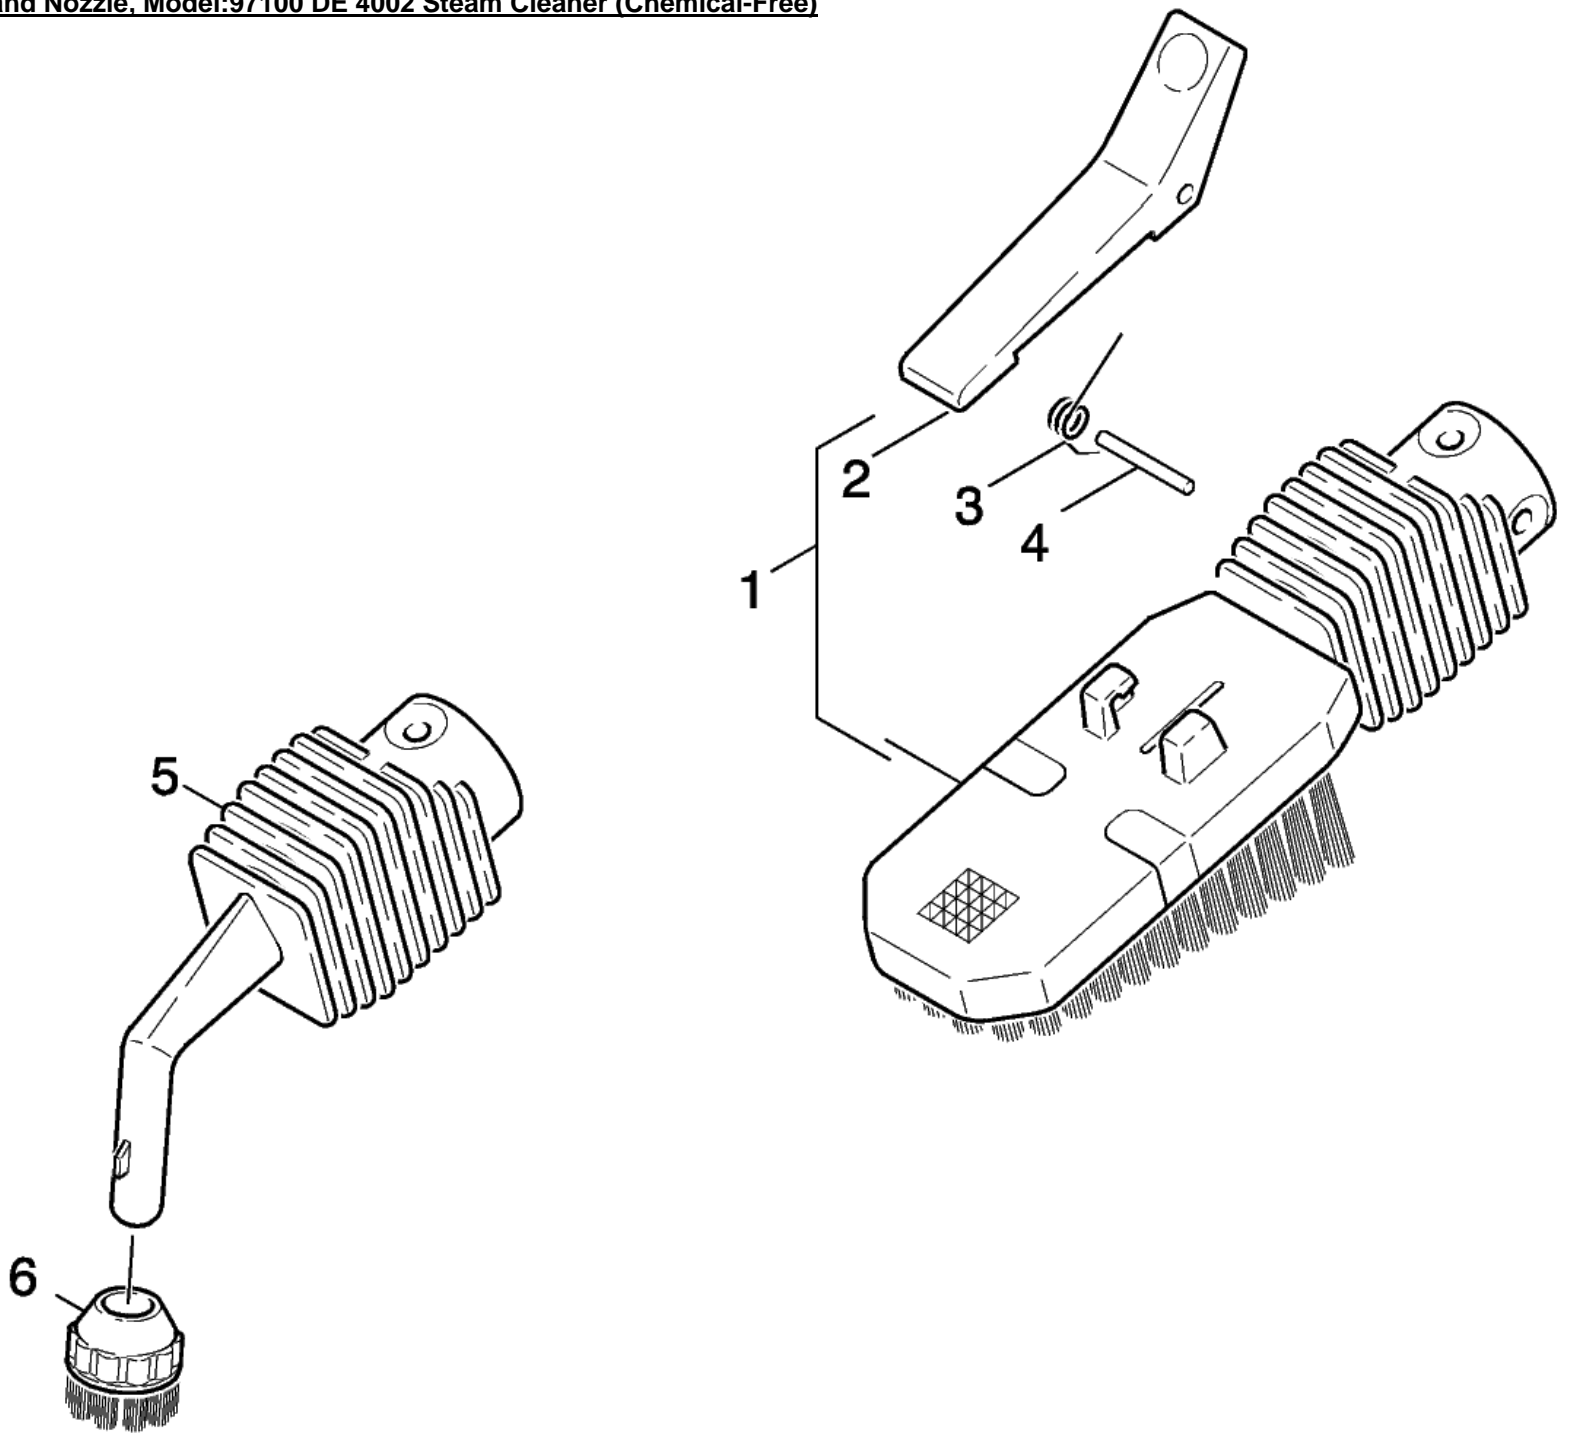

Hand Nozzle

Model :97100 DE 4002 Steam Cleaner (Chemical-Free)

	Number	Description	Qty Req.
1	K69620050	HAND NOZZLE	1
2	K69621070	BINDER	1
3	K69621080	SPRING	1
4	K69621090	BOLT	1
5	K69620060	DETAIL NOZZLE (DE4002) (ROUND)	1
6	K69620190	1 RND DETAIL NYLN BRUSH DE4002 RND	1