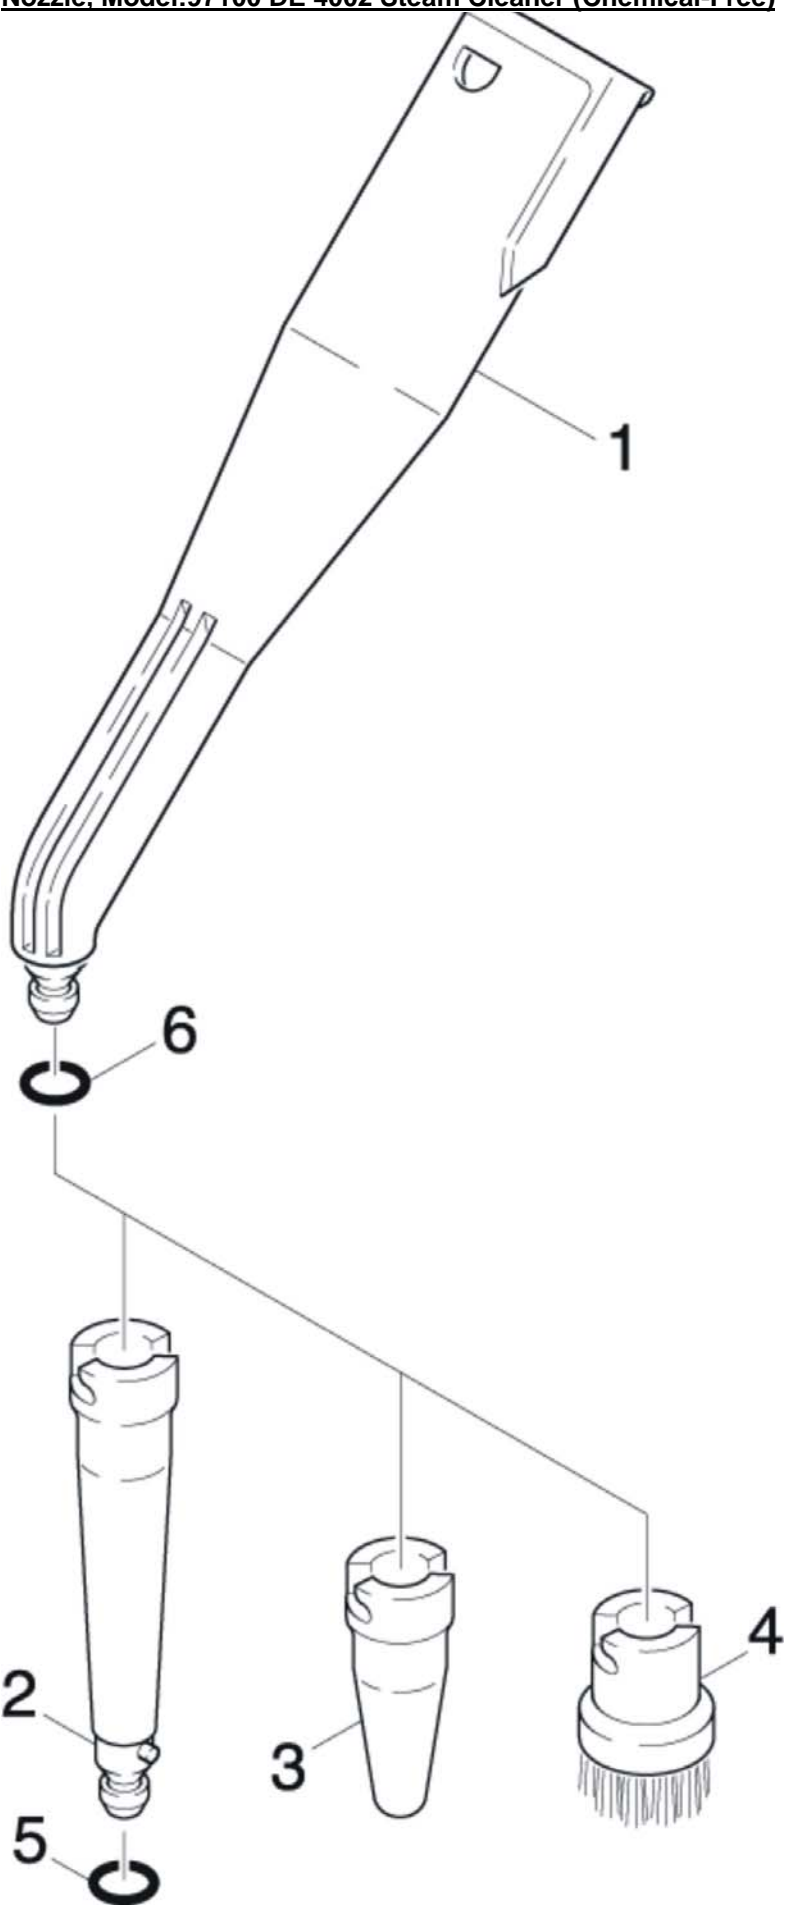

Nozzle

Model :97100 DE 4002 Steam Cleaner (Chemical-Free)

	Number	Description	Qty Req.
1	K41301750	NOZZLE	1
	K51301910	NOZZLE	1
2	K57621380	EXTENSION	1
	K57622360	USE K28842820 EXTENSION TUBE	1
3	K57621390	USE #K28842820 POWER NOZZLE	1
4	K28630580	1 RND DETAIL NYLN BRUSH DE4002 OVAL (QTY 4)	1
	K28630610	BRISTLE RINK SET	1
	K28630750	1 BRASS DETAIL NOZZLE DE4002 OVAL (QTY 3)	1
	K28630770	1 DETAIL BRUSH SET DE4002 OVAL	1
5	K63629240	GASKET	1
6	K63621860	GASKET	1