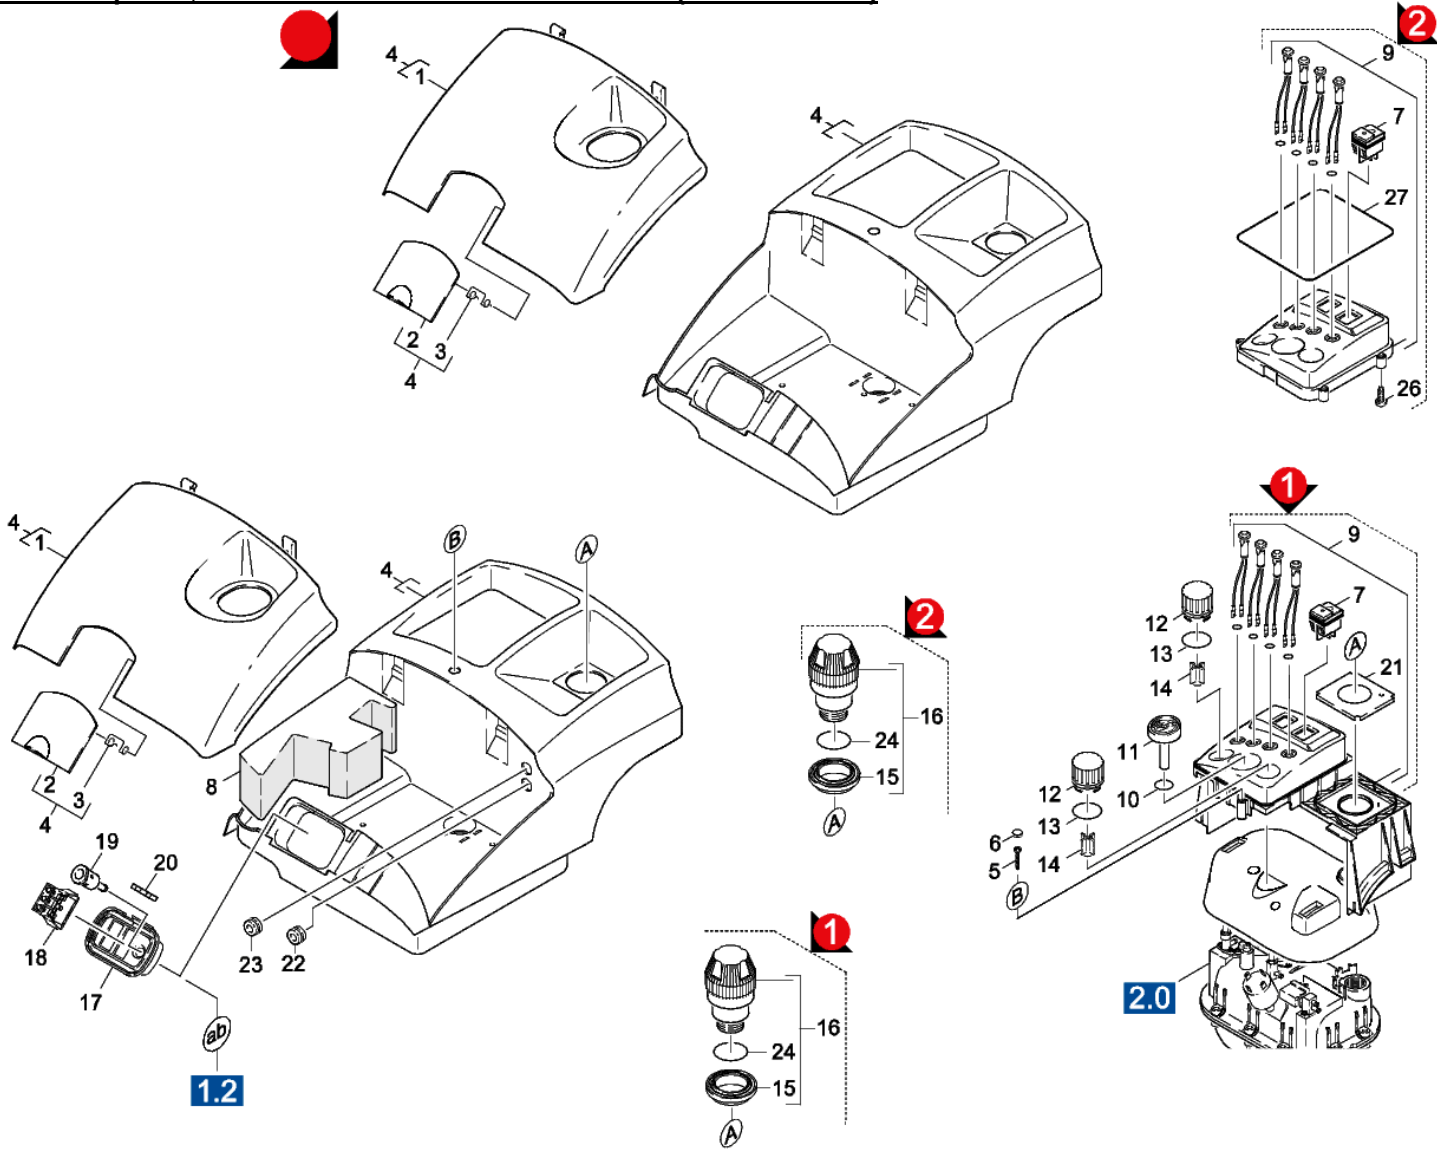

Appliance Top Part

Model :97100 DE 4002 Steam Cleaner (Chemical-Free)

	Number	Description	Qty Req.
1	K50668240	COVER	1
	K50671440	COVER	1
2	K50637240	COVER	1
3	K53323430	ROTATING SPRING	1
4	K40662250	HOUSING	1
	K40662810	HOUSING ASSEMBLY	1
	K40663070	HOUSING	1
5	K63032000	SCREW 5X25-IN6RD	1
6	K50314050	CAP	1
7	K66319890	SWITCH	2
8	K50313750	ACCEPTANCE	1
9	K48400120	SWITCH DESK	1
9	K48400160	SWITCH DESK	1
10	K63624110	GASKET	1
11	K64230640	TEMPERATURE GAUGE	1
12	K53215290	HANDLE	2
13	K63625220	GASKET	2
14	K53214850	HANDLE	2
15	K53633710	SEAL	1
15	K53635370	SEAL	1
16	K45900690	USE #K45900750 SAFETYLOCK	1
17	K50312620	SOCKET	1
18	K66001050	BUSH PART	2
19	K54092400	NIPPLE	1
20	K53633640	SEAL	1
21	K50473520	PLATE	1
22	K66414020	BUSH	1
23	K66478810	CABLE GLAND	1
24	K63629270	GASKET	1
25	K62801750	HEAT MASTER PASTE	1
26	K73030950	SCREW 4 X 12	4
27	K53633470	SEAL	1