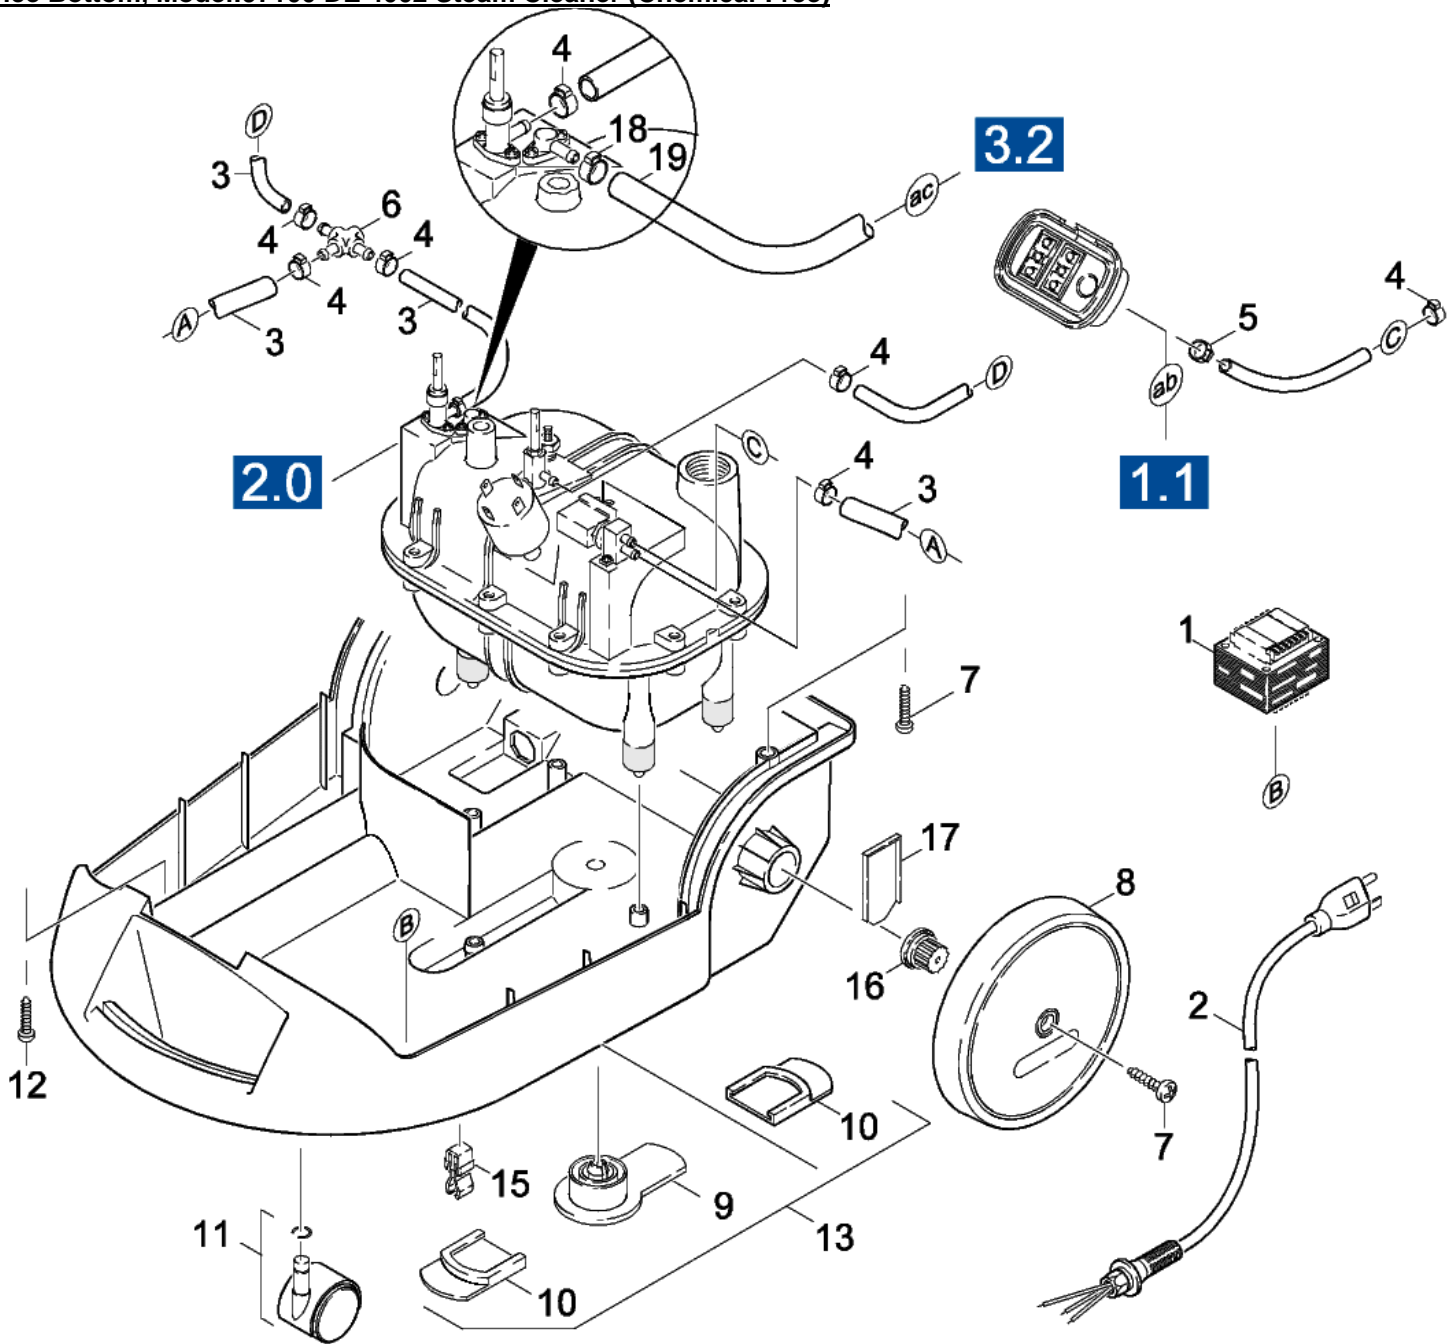

Appliance Bottom

Model :97100 DE 4002 Steam Cleaner (Chemical-Free)

	Number	Description	Qty Req.
1	K66222070	TRANSFORMER	1
2	K66477910	CABLE	1
3	K63898620	HOSE	1
4	K63899930	HOSE BAND CLIP	7
5	K63898820	HOSE BAND CLIP	1
6	K69060230	T-PIECE	1
7	K63032000	SCREW 5X25-IN6RD	4
8	K55151080	RUNNING WHEEL	2
9	K54812060	LEVER	1
10	K54812000	EXTENSION	2
11	K64352500	CASTOR	1
12	K63032740	SCREW	2
13	K40662460	HOUSING KIT BLACK	1
15	K53324170	CLAMP	2
16	K50314340	COUNTER HOLDER	2
17	K50031430	PLATE	2
18	K63901620	HOSE BAND CLIP	1
19	K69060240	HOSE	1

Appliance Bottom, Model:97100 DE 4002 Steam Cleaner (Chemical-Free)

Tool - Floor

Model :97100 DE 4002 Steam Cleaner (Chemical-Free)

	Number	Description	Qty Req.
0	K69620040	FLOOR TOOL	1
1	K69620930	BOLT	2
2	K69621070	BINDER	4
3	K69621080	SPRING	4
5	K69621130	SQUEEGEE BLADE	1
6	K69621140	GASKET	1
7	K69621160	NOZZLE STRIP	1
8	K69621150	BRUSH INSERT	1
9	K69620100	CARPET ADAPTOR FOR FLOOR DE4002 RND	1
10	K69620250	WIPING CLOTHS (10 PK)	1
11	K69622100	SCREW	6

Tool - Window

Model :97100 DE 4002 Steam Cleaner (Chemical-Free)

	Number	Description	Qty Req.
0	K41301150	SQUEEGEE TOOL REPLACES K41301420	1
	K41301420	USE K41301150 SQUEEGEE TOOL	1
1	K57680440	TOP PART	1
2	K63629220	GASKET	1
3	K47680160	NOZZLE BODY	1
4	K57680360	BOTTOM	1
5	K62731400	SQUEEGEE BLADE	1
6	K63030580	OVAL HEAD SCREW 2.9 X 1	1