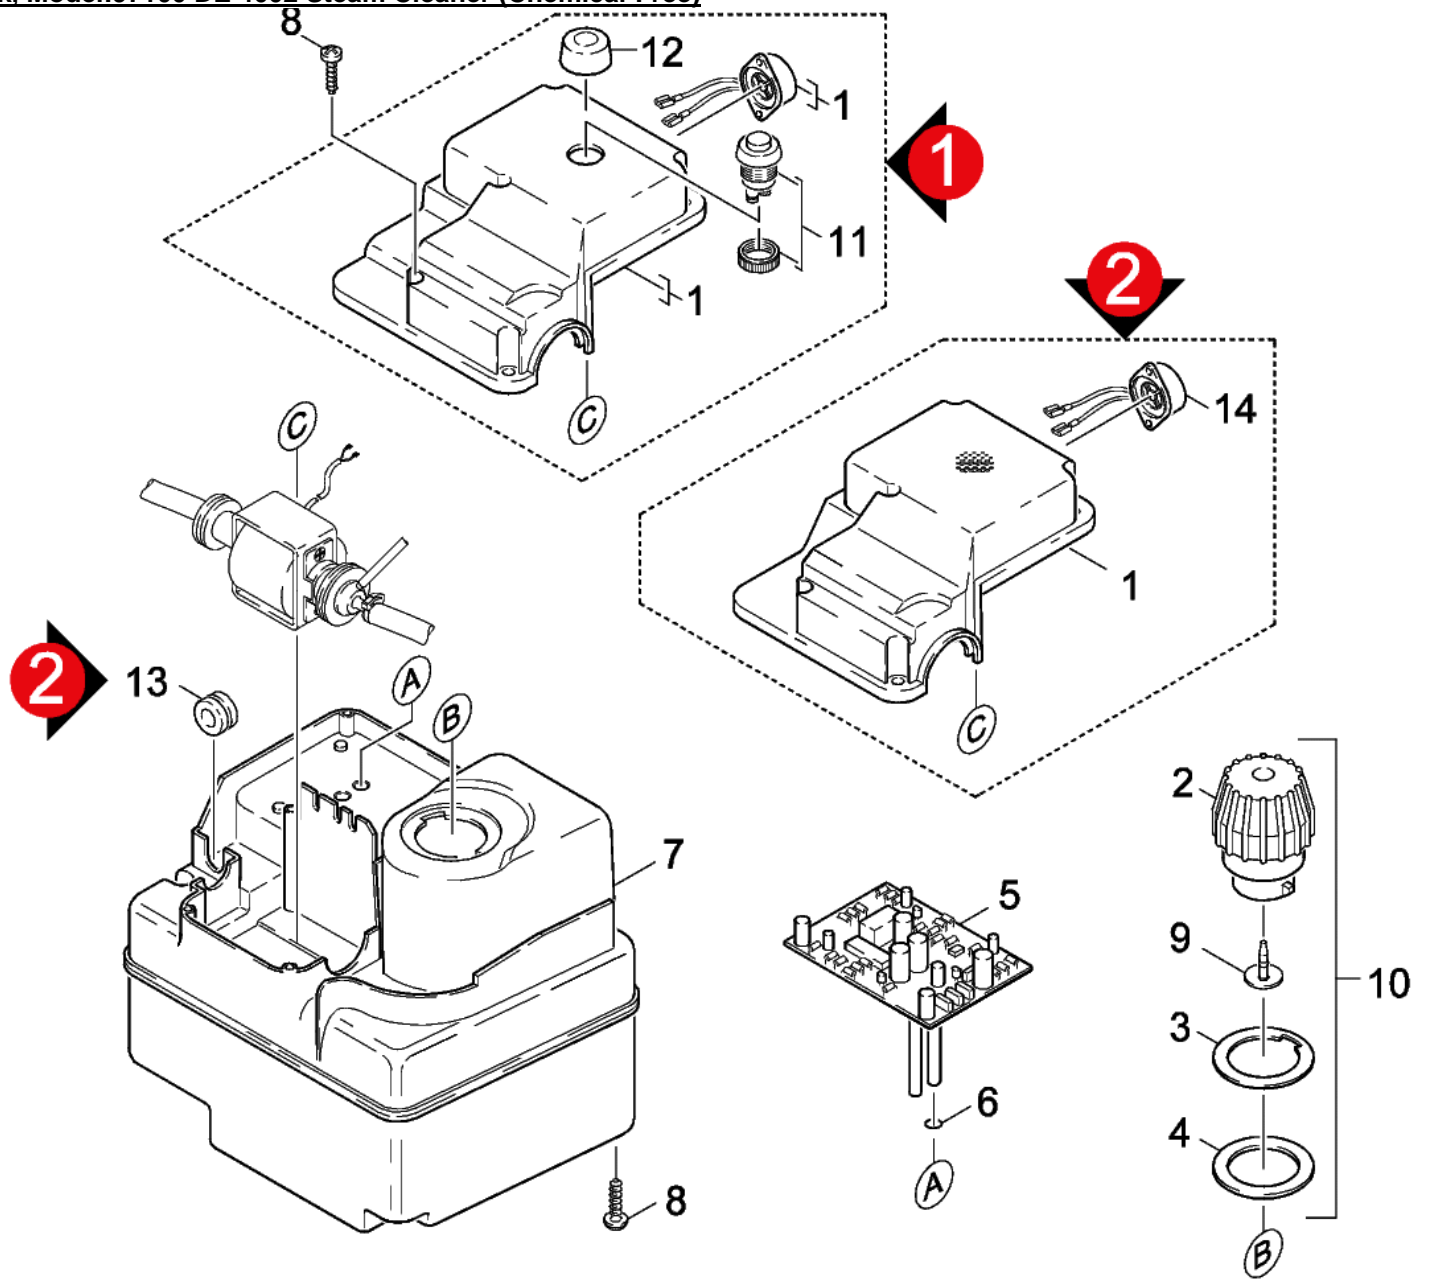

Appliance Top Part

Model :97100 DE 4002 Steam Cleaner (Chemical-Free)

	Number	Description	Qty Req.
1	K50668240	COVER	1
	K50671440	COVER	1
2	K50637240	COVER	1
3	K53323430	ROTATING SPRING	1
4	K40662250	HOUSING	1
	K40662810	HOUSING ASSEMBLY	1
	K40663070	HOUSING	1
5	K63032000	SCREW 5X25-IN6RD	1
6	K50314050	CAP	1
7	K66319890	SWITCH	2
8	K50313750	ACCEPTANCE	1
9	K48400120	SWITCH DESK	1
9	K48400160	SWITCH DESK	1
10	K63624110	GASKET	1
11	K64230640	TEMPERATURE GAUGE	1
12	K53215290	HANDLE	2
13	K63625220	GASKET	2
14	K53214850	HANDLE	2
15	K53633710	SEAL	1
15	K53635370	SEAL	1
16	K45900690	USE #K45900750 SAFETYLOCK	1
17	K50312620	SOCKET	1
18	K66001050	BUSH PART	2
19	K54092400	NIPPLE	1
20	K53633640	SEAL	1
21	K50473520	PLATE	1
22	K66414020	BUSH	1
23	K66478810	CABLE GLAND	1
24	K63629270	GASKET	1
25	K62801750	HEAT MASTER PASTE	1
26	K73030950	SCREW 4 X 12	4
27	K53633470	SEAL	1