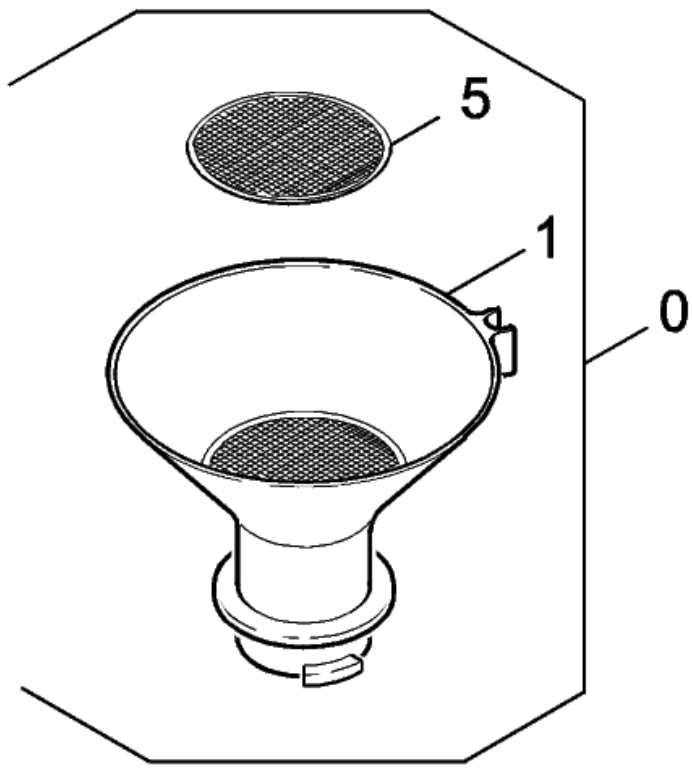

Extension Pipe

Model :97100 DE 4002 Steam Cleaner (Chemical-Free)

	Number	Description	Qty Req.
1	K40130260	USE #K40130300FILLING FUNNEL	
3	K69621060	GASKET	2
4	K69620020	EXTENSION TUBE 2 REQ'D	2
5	K57315900	FILTER CARTRIDGE	1