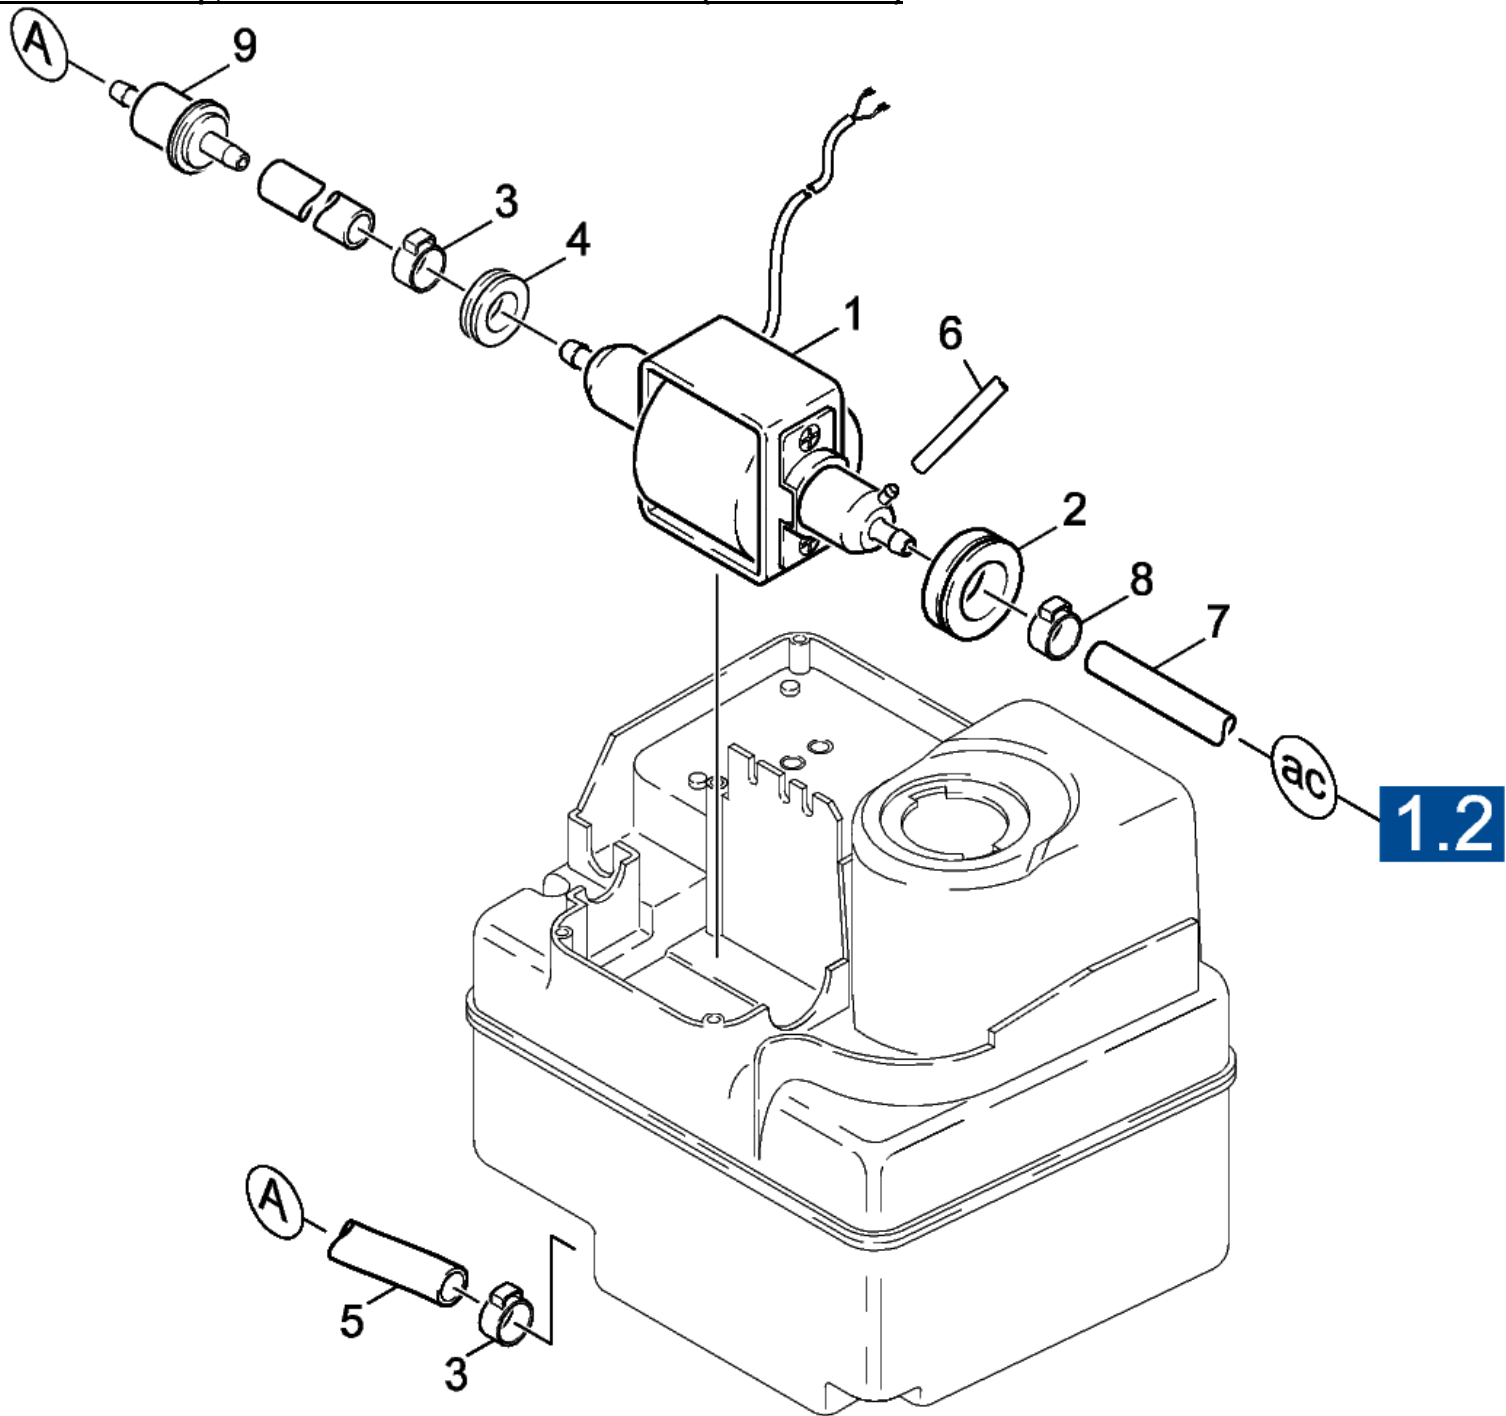

Water Tank

Model :97100 DE 4002 Steam Cleaner (Chemical-Free)

	Number	Description	Qty Req.
1	K40636010	COVER	1
	K50638370	COVER	1
2	K50750230	LOCK	1
3	K51156960	WASHER	1
4	K53633680	JOINT RING	1
5	K48391860	ELECTRONICS	1
	K48392270	ELECTRONICS	1
6	K63624010	GASKET	2
7	K50702060	TANK	1
	K50705150	TANK	1
8	K63032700	USE #K73030930SCREW	7
9	K40750110	CLOSURE	1
10	K40750100	LOCK	1
11	K66300470	PUSH BUTTON	1
12	K63681220	RUBBER CAP	1
13	K66414020	BUSH	1
14	K64240190	SENDER	1