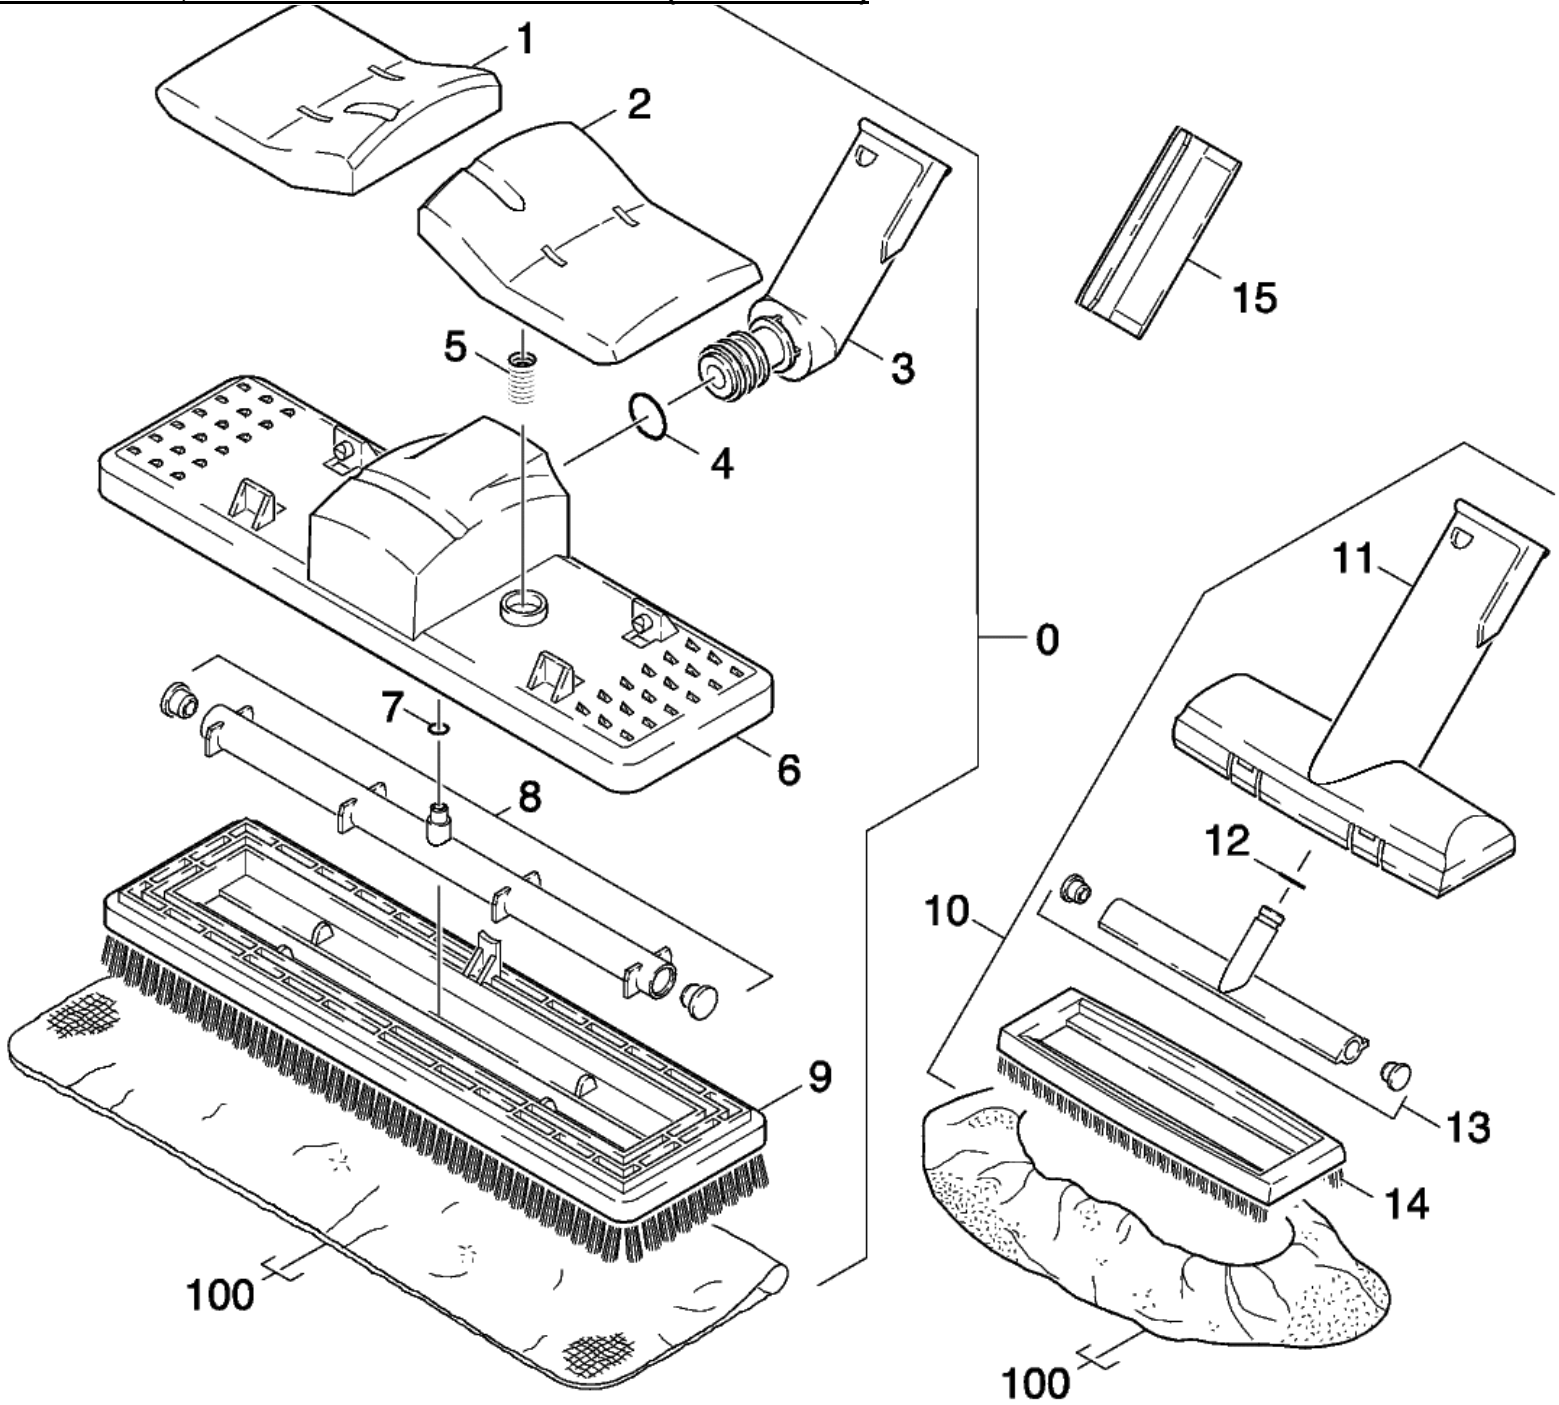

Vibration Piston Pump

Model :97100 DE 4002 Steam Cleaner (Chemical-Free)

	Number	Description	Qty Req.
1	K64733780	MOTOR-DRIVEN PUMP	1
2	K53633650	JOINT RING	1
	K53634320	JOINT RING	1
3	K63899930	HOSE BAND CLIP	2
4	K53633660	JOINT RING	1
5	K63898620	HOSE	1
6	K63897990	HOSE	1
	K63902870	HOSE D3 X 1,35	1
7	K69060240	HOSE	1
8	K63901620	HOSE BAND CLIP	1
9	K64144390	FILTER	1