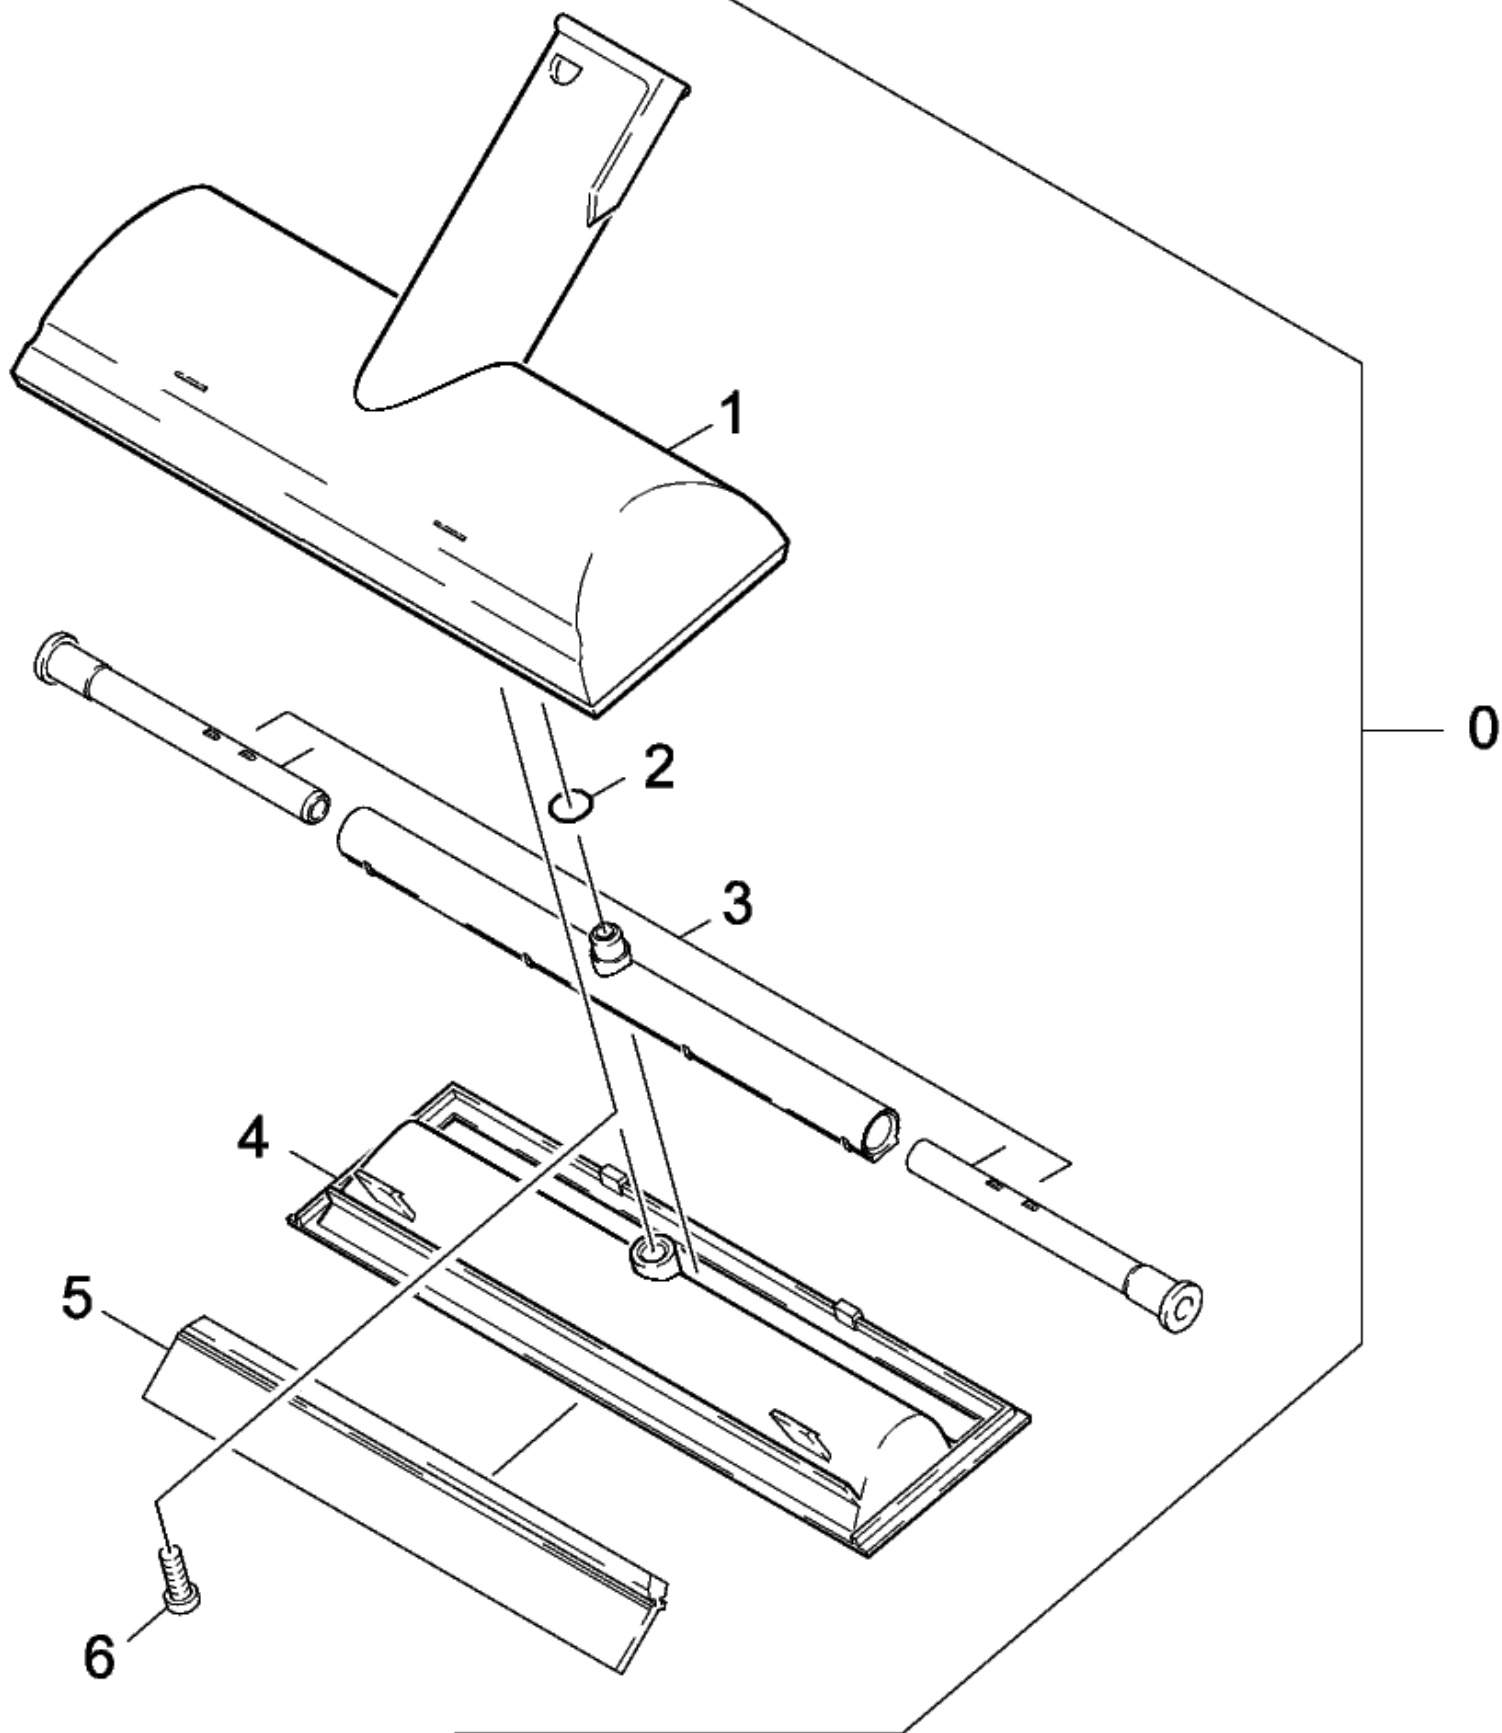

Appliance Bottom

Model :97100 DE 4002 Steam Cleaner (Chemical-Free)

	Number	Description	Qty Req.
1	K66222070	TRANSFORMER	1
2	K66477910	CABLE	1
3	K63898620	HOSE	1
4	K63899930	HOSE BAND CLIP	7
5	K63898820	HOSE BAND CLIP	1
6	K69060230	T-PIECE	1
7	K63032000	SCREW 5X25-IN6RD	4
8	K55151080	RUNNING WHEEL	2
9	K54812060	LEVER	1
10	K54812000	EXTENSION	2
11	K64352500	CASTOR	1
12	K63032740	SCREW	2
13	K40662460	HOUSING KIT BLACK	1
15	K53324170	CLAMP	2
16	K50314340	COUNTER HOLDER	2
17	K50031430	PLATE	2
18	K63901620	HOSE BAND CLIP	1
19	K69060240	HOSE	1

Appliance Bottom, Model:97100 DE 4002 Steam Cleaner (Chemical-Free)

Tool - Floor

Model :97100 DE 4002 Steam Cleaner (Chemical-Free)

	Number	Description	Qty Req.
0	K69620040	FLOOR TOOL	1
1	K69620930	BOLT	2
2	K69621070	BINDER	4
3	K69621080	SPRING	4
5	K69621130	SQUEEGEE BLADE	1
6	K69621140	GASKET	1
7	K69621160	NOZZLE STRIP	1
8	K69621150	BRUSH INSERT	1
9	K69620100	CARPET ADAPTOR FOR FLOOR DE4002 RND	1
10	K69620250	WIPING CLOTHS (10 PK)	1
11	K69622100	SCREW	6

Tool - Window

Model :97100 DE 4002 Steam Cleaner (Chemical-Free)

	Number	Description	Qty Req.
0	K41301150	SQUEEGEE TOOL REPLACES K41301420	1
	K41301420	USE K41301150 SQUEEGEE TOOL	1
1	K57680440	TOP PART	1
2	K63629220	GASKET	1
3	K47680160	NOZZLE BODY	1
4	K57680360	BOTTOM	1
5	K62731400	SQUEEGEE BLADE	1
6	K63030580	OVAL HEAD SCREW 2.9 X 1	1