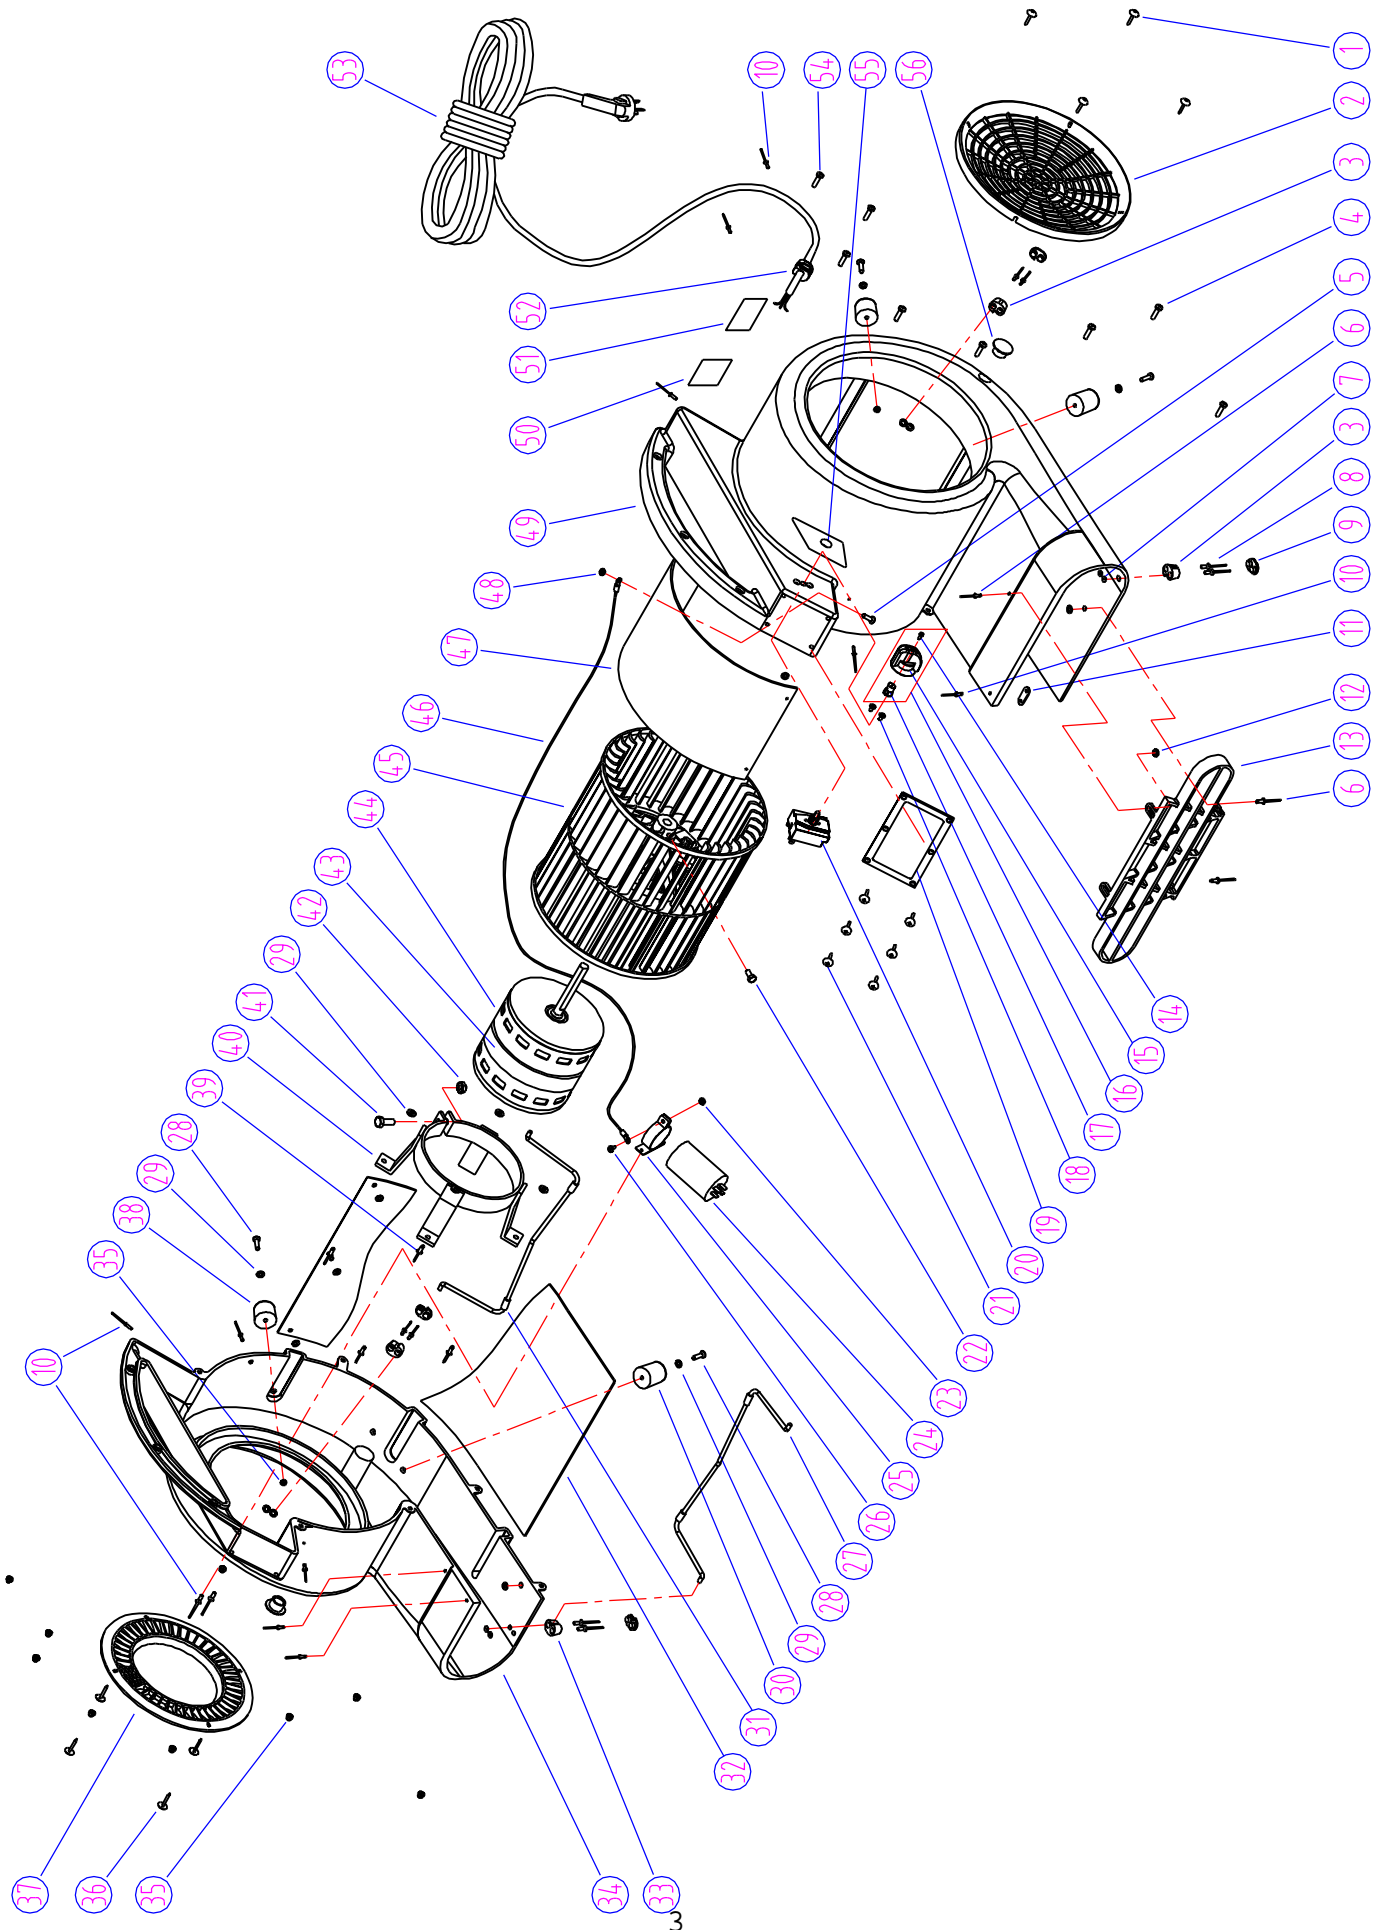

PARTS LIST

WHIPTAIL AIR MOVER - BASE ASSEMBLY - SERIAL # 108,105 +

DIA NO	PART NUMBER	DESCRIPTION	NO REQ'D	LIST $ (ea)
1	VV13649	SCREW, SELF-TAPPING, M4 x 25	4	$1.13
2	VV30107	LEFT NET, VENT, INTAKE	1	$7.50
3	VV30102	BLOCK, STAND, RIGHT FRONT	2	$1.13
4	VF13613	SCREW, M5 x 20	8	$1.13
5	VF13473	SCREW, PH, M4 x 16	1	$1.13
6	VV13647	RIVET, M4.8 x 16	4	$1.13
7	VV13653	WASHER, PLAIN, M3.5 x M10 x 1	15	$1.13
8	VV13645	RIVET, M3.2 x 16	8	$1.13
9	VV30124	RUBBER, BLOCK, STAND	4	$1.13
10	VA13485	RIVET, M3.2 x 12	11	$1.13
11	VV30119	CONNECTING PLATE	1	$1.13
12	VA13482	WASHER, PLAIN, M5 x M11 x 1	4	$1.13
13	VV30112	NET, VENT, OUTLET	1	$6.25
14	VF14078	SCREW, M3 X 10	1	$1.13
15	VV30104	ROTATOR, SWITCH	1	$4.75
16	VV30015	ROTATOR REPLACEMENT KIT (INCLUDES #14,15 &17)	1	$5.50
17	VV30105	HOLDER, SWITCH	1	$1.13
18	VV13658	SCREW, M5 x 20	2	$1.13
19	VV30500B	SWITCH PLATE WITH LABEL	1	$6.25
20	VV30180	SWITCH	1	$17.88
21	VV13608A	SCREW, SELF-TAPPING, M4 x 12	6	$1.13
22	VV13656	SCREW, M8 x 16	1	$1.13
23	VV13609	NUT, M4	1	$1.13
24	VV30143	CAPACITOR (40UF/300V)	1	$26.13
25	VV30014	CLAMP, CAPACITOR	1	$3.38
26	VV13642	SCREW, M4 x 8	1	$1.13
27	VV30115	STAND	2	$3.75
28	VA13475	SCREW, PH, M5 x 25, SST	4	$1.13
29	VV13030	WASHER, PLAIN, M6.5 x M12 x 1	8	$1.13
30	VV30114—1	RUBBER STAND, 38mm	2	$2.13
31	VV30117	RUBBER SLEEVE	4	$1.13
32	VV30118	PLATE, CHAMBER	1	$10.50
33	VV30200	BLOCK, STAND, LEFT FRONT	2	$1.13
34	VV30100	HOUSING, LEFT	1	$60.50
35	GT13022	NUT, M5	13	$1.13
36	VV13640	SCREW, SELF-TAPPING, M4 x 16	4	$1.13
37	VV30110	RIGHT NET, VENT, INTAKE	1	$9.00
38	VV30114	RUBBER STAND, 48mm	2	$2.63
39	VV13648	RIVET, M6.4 x 18	4	$1.13
40	VV30011	CLAMP, MOTOR	1	$15.75
41	VV13657	SCREW, M8 x 25	1	$1.13
42	VF13503	NUT, M8	1	$1.13
43	VV30116	GASKET, MOTOR	1	$2.13
44	YQ61000	MOTOR, 115V, 3/4HP	1	$173.25
45	VV30010	WHEEL, 9"	1	$121.00