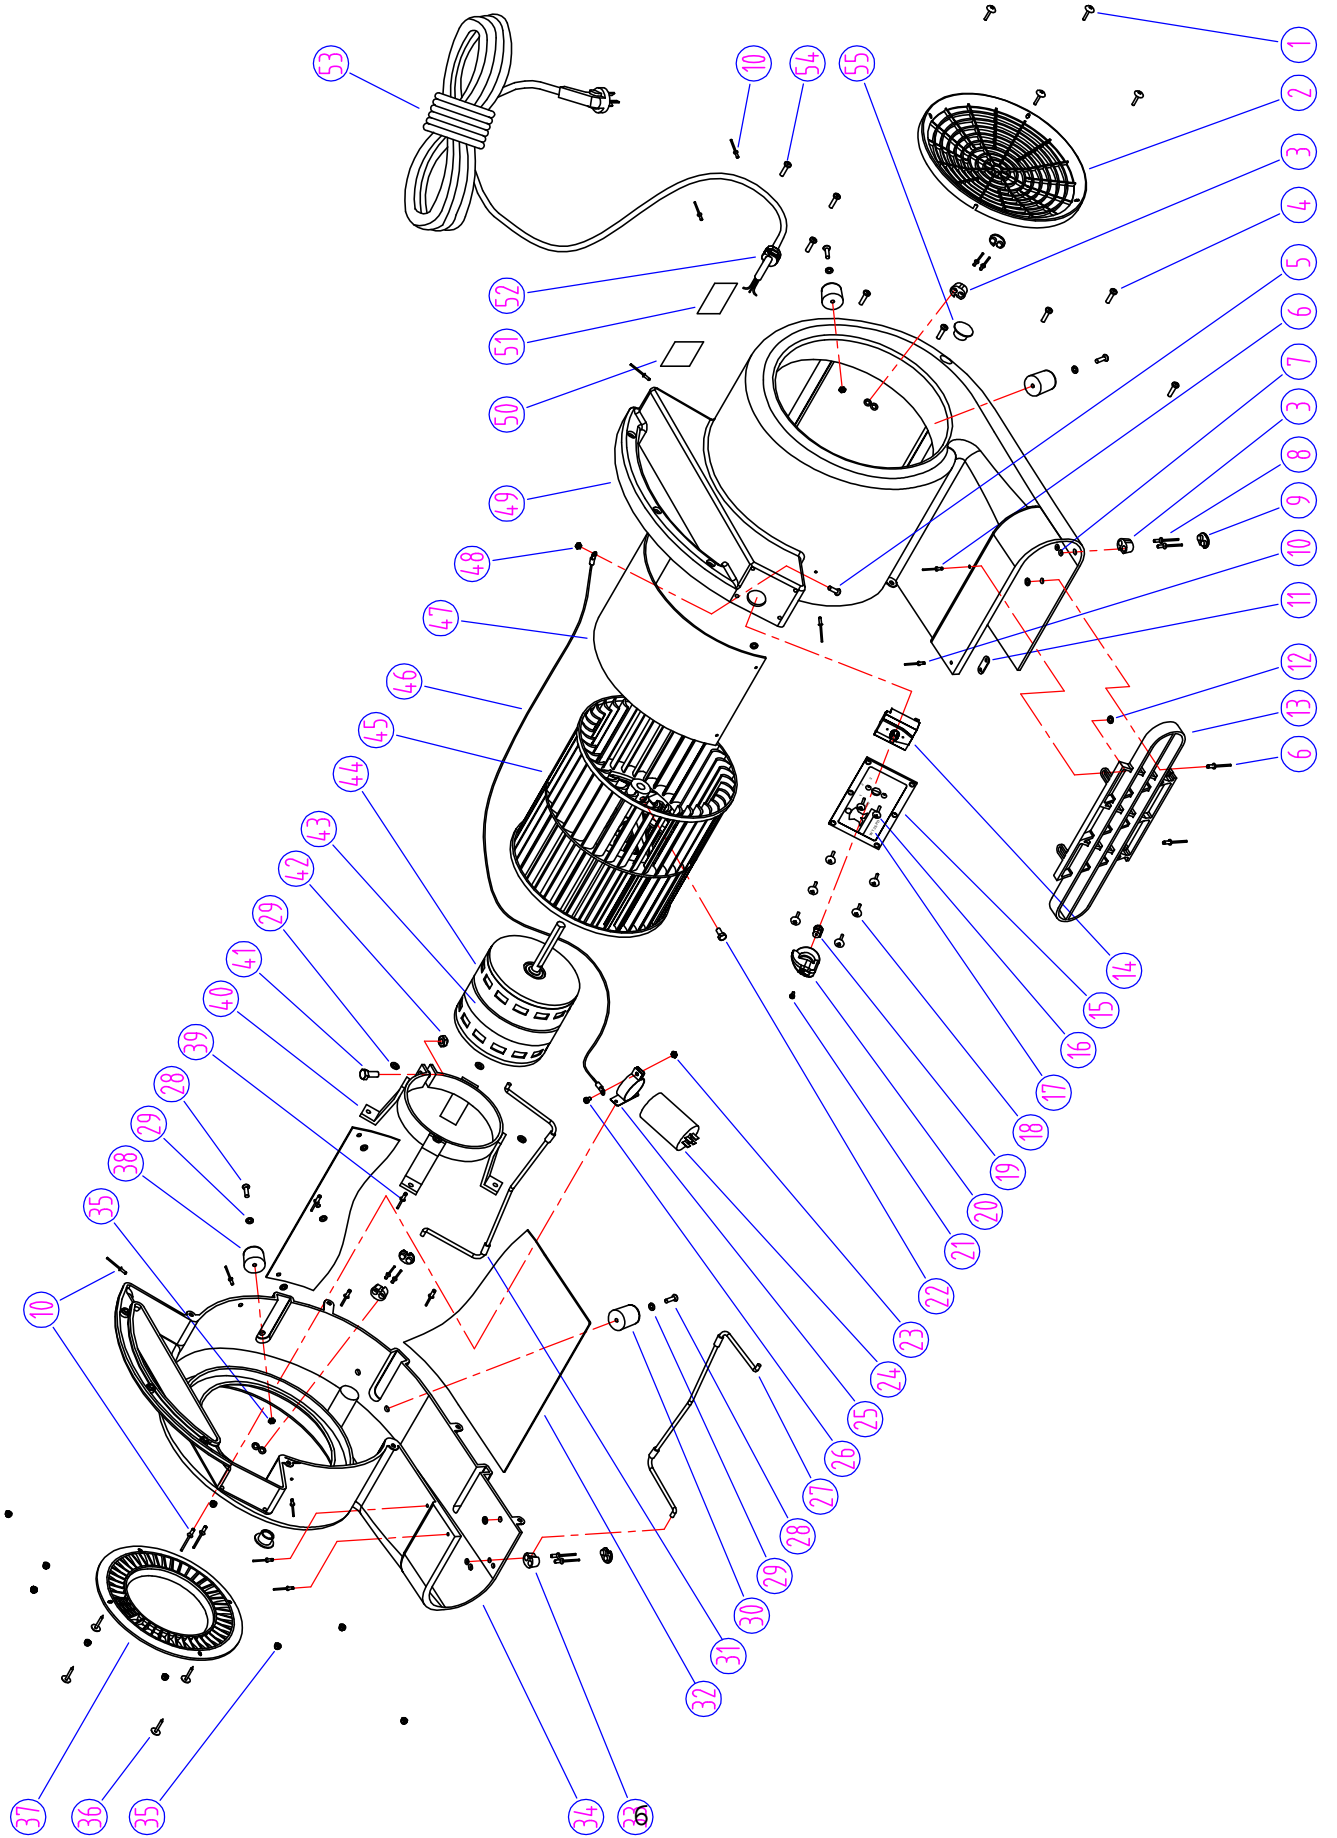

PARTS LIST

WHIPTAIL AIR MOVER - BASE ASSEMBLY - UP TO SERIAL # 108,104

DIA NO	PART NUMBER	DESCRIPTION	LIST
1	VV13649	SCREW, SELF-TAPPING, ST, M4 x 25	$1.13
2	VV30107	LEFT NET, VENT, INTAKE	$7.50
3	VV30102	BLOCK, STAND, RIGHT FRONT	$1.13
4	VF13613	SCREW, M5 x 20	$1.13
5	VV20504	SCREW, PH, 8G, 5/32" x 1/2",SST	$1.13
6	VV13647	RIVET, M4.8 x 16	$1.13
7	VV13653	WASHER, PLAIN, M3.5 x M10 x 1	$1.13
8	VV13645	RIVET, M3.2 x 16	$1.13
9	VV30124	RUBBER, BLOCK, STAND	$1.13
10	VA13485	RIVET, M3.2 x 12	$1.13
11	VV30119	CONNECTING PLATE	$1.13
12	VA13482	WASHER, PLAIN, M5 x M11 x 1	$1.13
13	VV30112	NET, VENT, OUTLET	$6.25
14	VV30180	SWITCH ASSEMBLY	$17.88
15	VV30500A	PLATE, ROTARY SWITCH, W/ LABEL	$6.25
16	VV13658	SCREW, M5 x 20	$1.13
17	VV30500A	PLATE, ROTARY SWITCH, W/ LABEL	$6.25
18	VV13608	SCREW, SELF-TAPPING, ST, M3.4 x 12	$1.13
19	VV30105	HOLDER, SWITCH	$1.13
20	VV30104	ROTATOR, SWITCH	$4.75
21	VV13651	SCREW, M3 x 8	$1.13
22	VV13656	SCREW, M8 x 16	$1.13
23	VV13609	NUT, M4	$1.13
24	VV30142	CAPACITOR (40UF/300V)	$26.13
25	VV30014	CLAMP, CAPACITOR	$3.38
26	VV13642	SCREW, M4 x 8	$1.13
27	VV30115	STAND	$3.75
28	VA13475	SCREW, PH, SST, M5 x 25	$1.13
29	VV13030	WASHER, PLAIN, M6.5 x M12 x 1	$1.13
30	VV30114—1	RUBBER STAND, 38mm	$2.13
31	VV30117	RUBBER SLEEVE	$1.13
32	VV30118	PLATE, CHAMBER	$10.50
33	VV30200	BLOCK, STAND, LEFT FRONT	$1.13
34	VV30100	HOUSING, LEFT	$60.50
35	GT13022	NUT, M5	$1.13
36	VV13640	SCREW, SELF-TAPPING, M4 x 16	$1.13
37	VV30110	RIGHT NET, VENT, INTAKE	$9.00
38	VV30114	RUBBER, STAND, 48mm	$2.63
39	VV13648	RIVET, M6.4 x 18	$1.13
40	VV30011	CLAMP, MOTOR	$15.75
41	VV13657	SCREW, M8 x 25	$1.13
42	VF13503	NUT, M8	$1.13
43	VV30116	GASKET, MOTOR	$2.13
44	VV30162	MOTOR, 115V, 3/4HP	$173.25