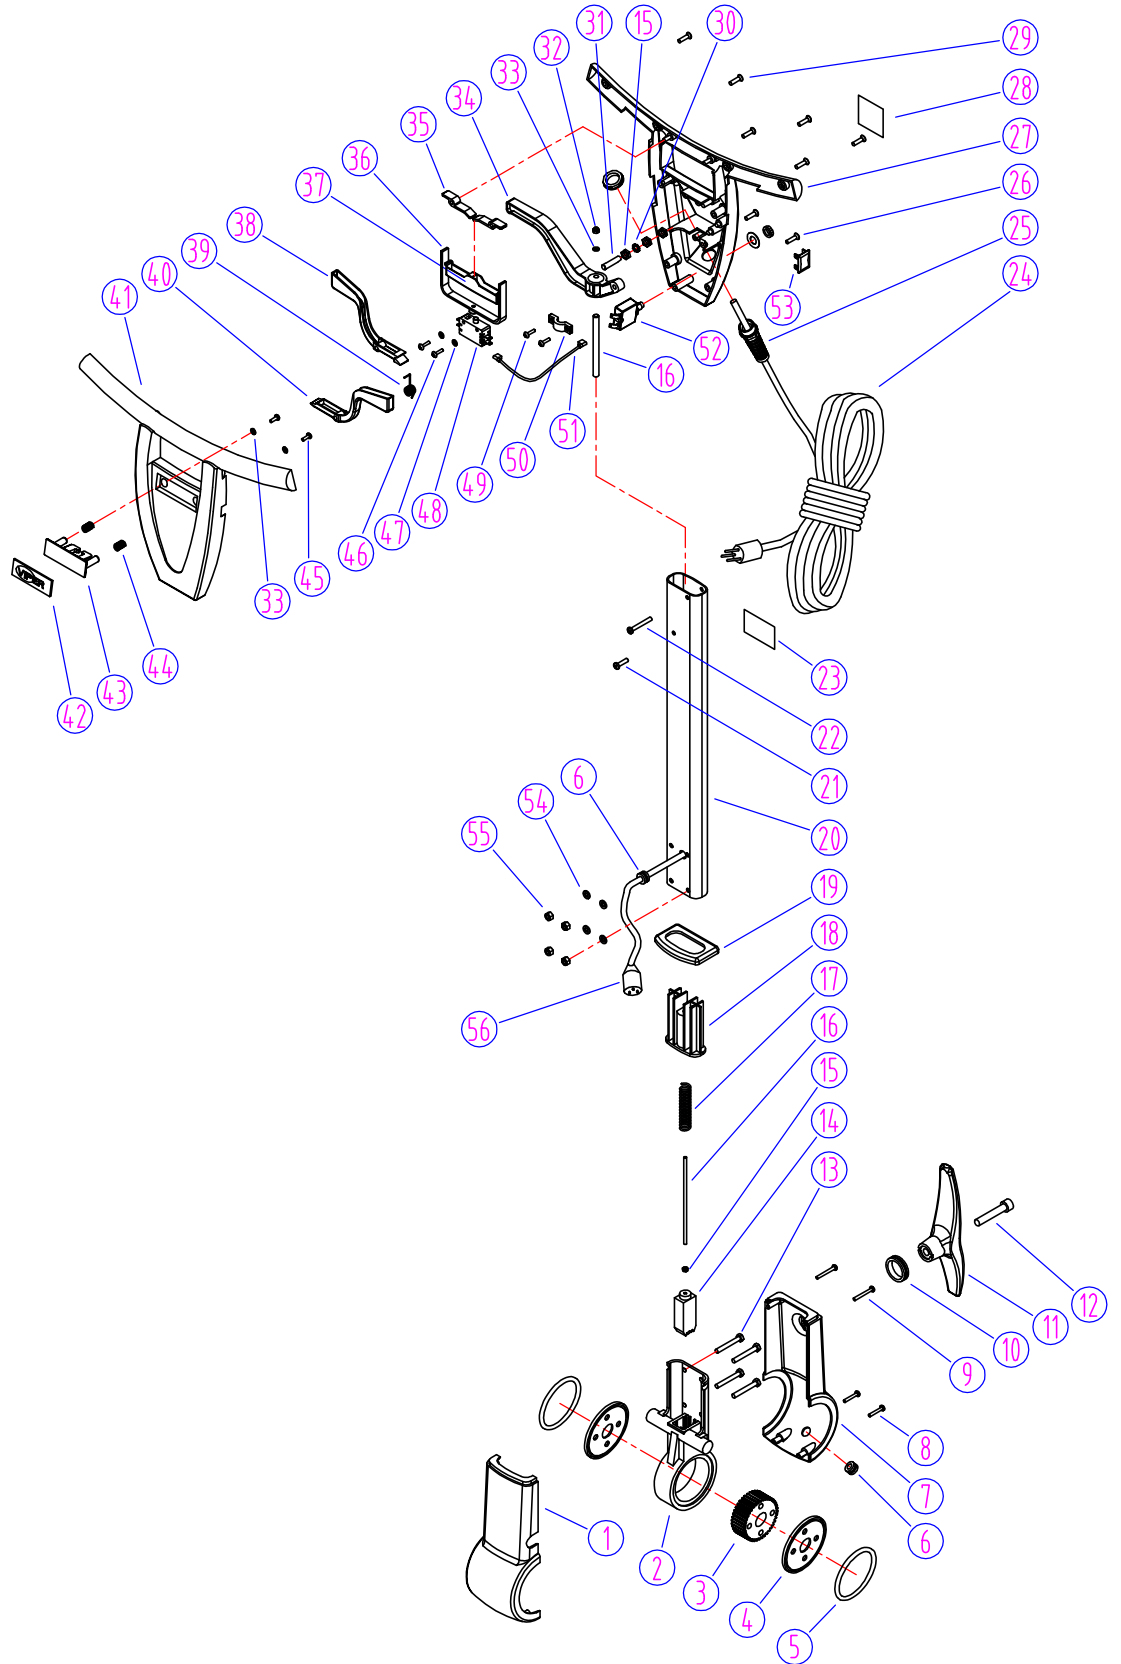

HANDLE GROUP FOR DR1500H

DR1500H - ORIGINAL HANDLE ASSEMBLY
Up to Serial #1736

DIA NO	PART NUMBER	DESCRIPTION	LIST
1	VF47009	FRONT COVER, GEAR SEAT	$7.75
2	VF47029	GEAR SEAT	$41.25
3	VF47028	GEAR	$17.88
4	GV40227	WASHER, NYLON	$1.13
5	GV40228	"O" RING, GEAR SEAT	$1.13
6	VF50120	GROMMET	$1.13
7	VF47015	REAR COVER, GEAR SEAT	$7.75
8	VF14080	SCREW, SELF-TAPPING, M4 x 25	$1.13
9	VF14087	SCREW, SELF-TAPPING, M4 x 35	$1.13
10	VF47046	SEAL RING	$1.13
11	VF47045	HOOK, CABLE	$17.38
12	VF13616	SCREW, HEX, M10 x 55	$1.13
13	GT13019	SCREW, HEX, M6 x 45	$1.13
14	VF47052	INSERT, LEVELING	$7.75
15	GT13013	NUT, M4	$1.13
16	VF52109	LEVELING ROD	$3.38
17	VF47007	SPRING, LEVELING	$2.13
18	VF47033	RETAINER	$2.13
19	VF47008	SEAL, TUBE	$2.13
20	VF52108	TUBE	$37.13
21	VA13474	SCREW, PH, M5 x 16	$1.13
22	VA13476	SCREW, PH, M5 x 40	$1.13
23	VF41195	SERIAL TAG	$1.13
24	VF45119	CORD, POWER SUPPLY, 14/3C	$71.50
25	AS22009	STRAIN RELIEF, CORD	$13.00
26	GT13035	SCREW, M5 x 35	$1.13
27	VF52018	REAR COVER, SWITCH HOUSING	$77.00
28	VF40994	READ MANUAL	$1.13
29	GT13008	SCREW, OVAL HEAD, M5 x 20	$1.13
30	VF13527	WASHER, EXTERNAL TOOTH, M4	$1.13
31	VF13526	SCREW, HEX SOCKET, M4 x 30	$1.13
32	GT13014	NUT, NYLON INSERT, M4	$1.13
33	GT13017	WASHER, LARGE, PLAIN, M4	$1.13
34	VF46610	LEVELING TRIGGER	$12.38
35	VF46606	TRANS-BAIL, SWITCH	$2.13
36	VF46612	U-SHAPE BAIL, SWITCH	$3.38
37	VF46607	TRIGGER, CENTER	$3.38
38	VF46609	TRIGGER, RIGHT, SWITCH	$3.38
39	VF46611	SPRING	$1.13
40	VF46605	TRIGGER, SWITCH, LEFT	$3.38
41	VF46601	FRONT COVER, SWITCH HOUSING	$66.00
42	VF47035A	"VIPER" LOGO	$5.50
43	VF46603	SAFETY LOCK	$1.13
44	VF46614	SPRING, SAFETY LOCK	$1.13
45	VA13484	SCREW, ST, M4 x 12	$1.13
46	VF14212	SCREW, PH, M3 x 25	$1.13
47	VF13511	WASHER, LOCK, INTERNAL TOOTH	$1.13
48	VF44203	SWITCH ASSEMBLY, 20A, 250V	$23.50