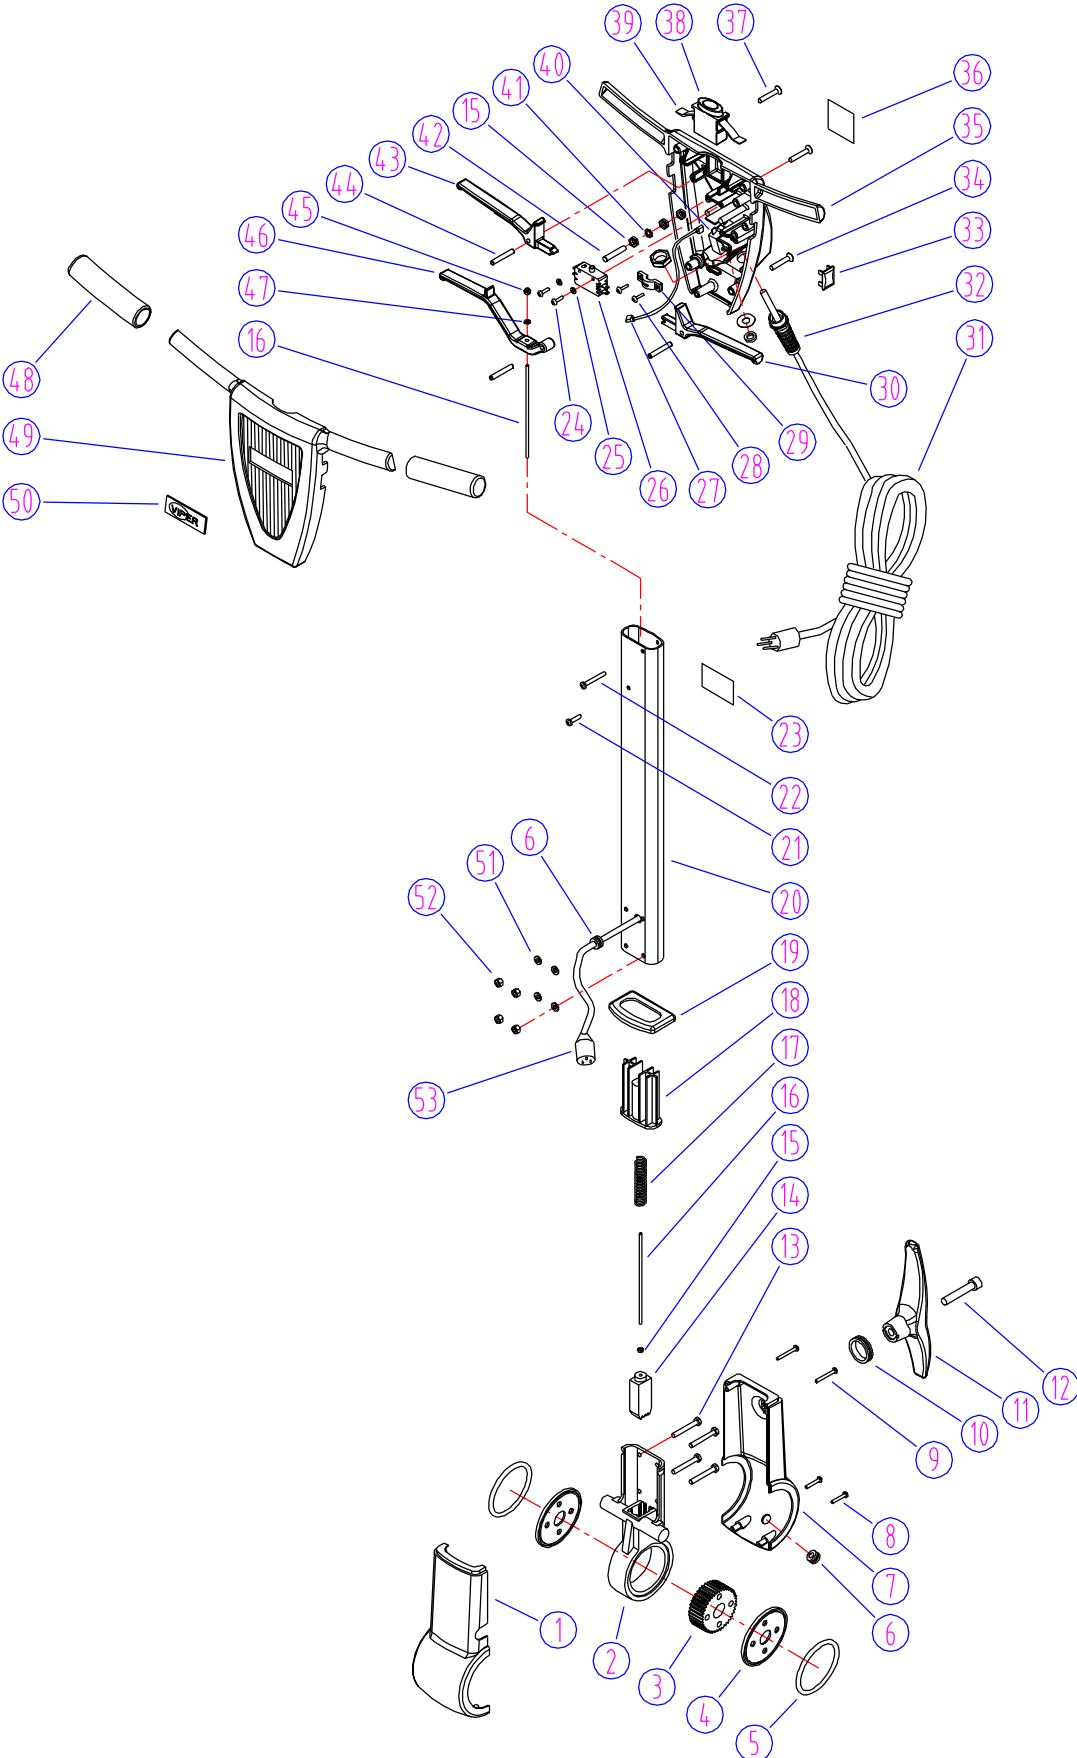

HANDLE GROUP FOR DR1500H

**NEW HANDLE ASSEMBLY - DR1500H
SERIAL # 1737+**

DIA NO	PART NUMBER	DESCRIPTION	NO REQ'D	LIST $ (ea)
1	VF47009	FRONT COVER, GEAR SEAT	1	$7.75
2	VF47029	GEAR SEAT	1	$41.25
3	VF47028	GEAR	1	$17.88
4	GV40227	WASHER,NYLON	2	$1.13
5	GV40228	"O" RING,GEAR SEAT	2	$1.13
6	VF50120	GROMMET	2	$1.13
7	VF47015	REAR COVER,SEAT,GEAR	1	$7.75
8	VF14080	SELF-TAPPING SCREW,M4x25	2	$1.13
9	VF14087	SELF-TAPPING SCREW,M4x35	2	$1.13
10	VF47046	SEAL RING	1	$1.13
11	VF47045	HOOK, CABLE	1	$17.38
12	VF13616	SCREW, HEX, M10 x 55	1	$1.13
13	GT13019	SCREW, HEX, M6 x 45	4	$1.13
14	VF47052	INSERT, LEVELING	1	$7.75
15	GT13013	NUT, M4	4	$1.13
16	VF52117	LEVELING ROD	1	$4.00
17	VF47007	SPRING, LEVELING	1	$2.13
18	VF47033	RETAINER	1	$2.13
19	VF47008	SEAL, TUBE	1	$2.13
20	VF52116	TUBE	1	$37.75
21	VA13474	SCREW, PAN HEAD, M5 x 16	1	$1.13
22	VA13476	SCREW, PAN HEAD, M5 x 40	1	$1.13
23	VF41195	SERIAL TAG	1	$1.13
24	VF14212	SCREW, PAN HEAD, M3 x 25	2	$1.13
25	VF13511	WASHER, LOCK, INTERNAL TOOTH	2	$1.13
26	VF44203	SWITCH ASSY, 20A, 250V	1	$23.50
27	VF45124	JUMP WIRE	1	$1.13
28	VV13650	SCREW, PAN HEAD, M4 x 10	2	$1.13
29	VF48309	BLOCK, HANDLE CABLE	1	$2.63
30	VF46703	LEVELING HANDLE, SWITCH, LEFT	1	$11.63
31	VF45119	CORD, POWER SUPPLY, STOW, 14/3C	1	$71.50
32	AS22009	STRAIN RELIEF, CORD	1	$13.00
33	VF52019	COVER, SOLUTION LEVER	1	$3.38
34	VF14226	SCREW, FLAT HEAD, M6 X 35	2	$1.13
35	VF52118	REAR COVER, SWITCH HOUSING	1	$71.00
36	VF40994	READ MANUAL LABEL	1	$1.13
37	VF14218	SCREW, PAN HEAD, M6 X 40	2	$1.13
38	VF46705	SAFETY BLOCK	1	$5.25
39	GV40218	SPRING, SAFETY BLOCK	1	$1.50
40	VF99010C	CIRCUIT BREAKER, 17AMPS	1	$10.88
41	VF13527	WASHER, EXTERNAL TOOTH, M4	1	$1.13
42	VF13526	SCREW, HEX SOCKET, M4 x 30	1	$1.13
43	VF46704	LEVELING HANDLE, RIGHT, SWITCH	1	$11.63
44	VF48306	PIN, LEVER	3	$1.50
45	GT13014	NUT, M4, NYLON INSERT	1	$1.13
46	VF46707	LEVELING HANDLE, ROD	1	$13.00
47	GT13017	BIG WASHER, PLAIN, M4 x M16	1	$1.13
48	VF46706	HANDLE GRIP	2	$11.63
49	VF46701	FRONT COVER, SWITCH HOUSING	1	$67.00
50	VF47035A	"VIPER" LOGO	1	$5.50
51	VF13600	WASHER, PLAIN, M6	4	$1.13
52	VF13502	NUT, M6, NYLON INSERT	4	$1.13
53	VF45120	CABLE, HANDLE, SJTW, 14/3C	1	$6.25