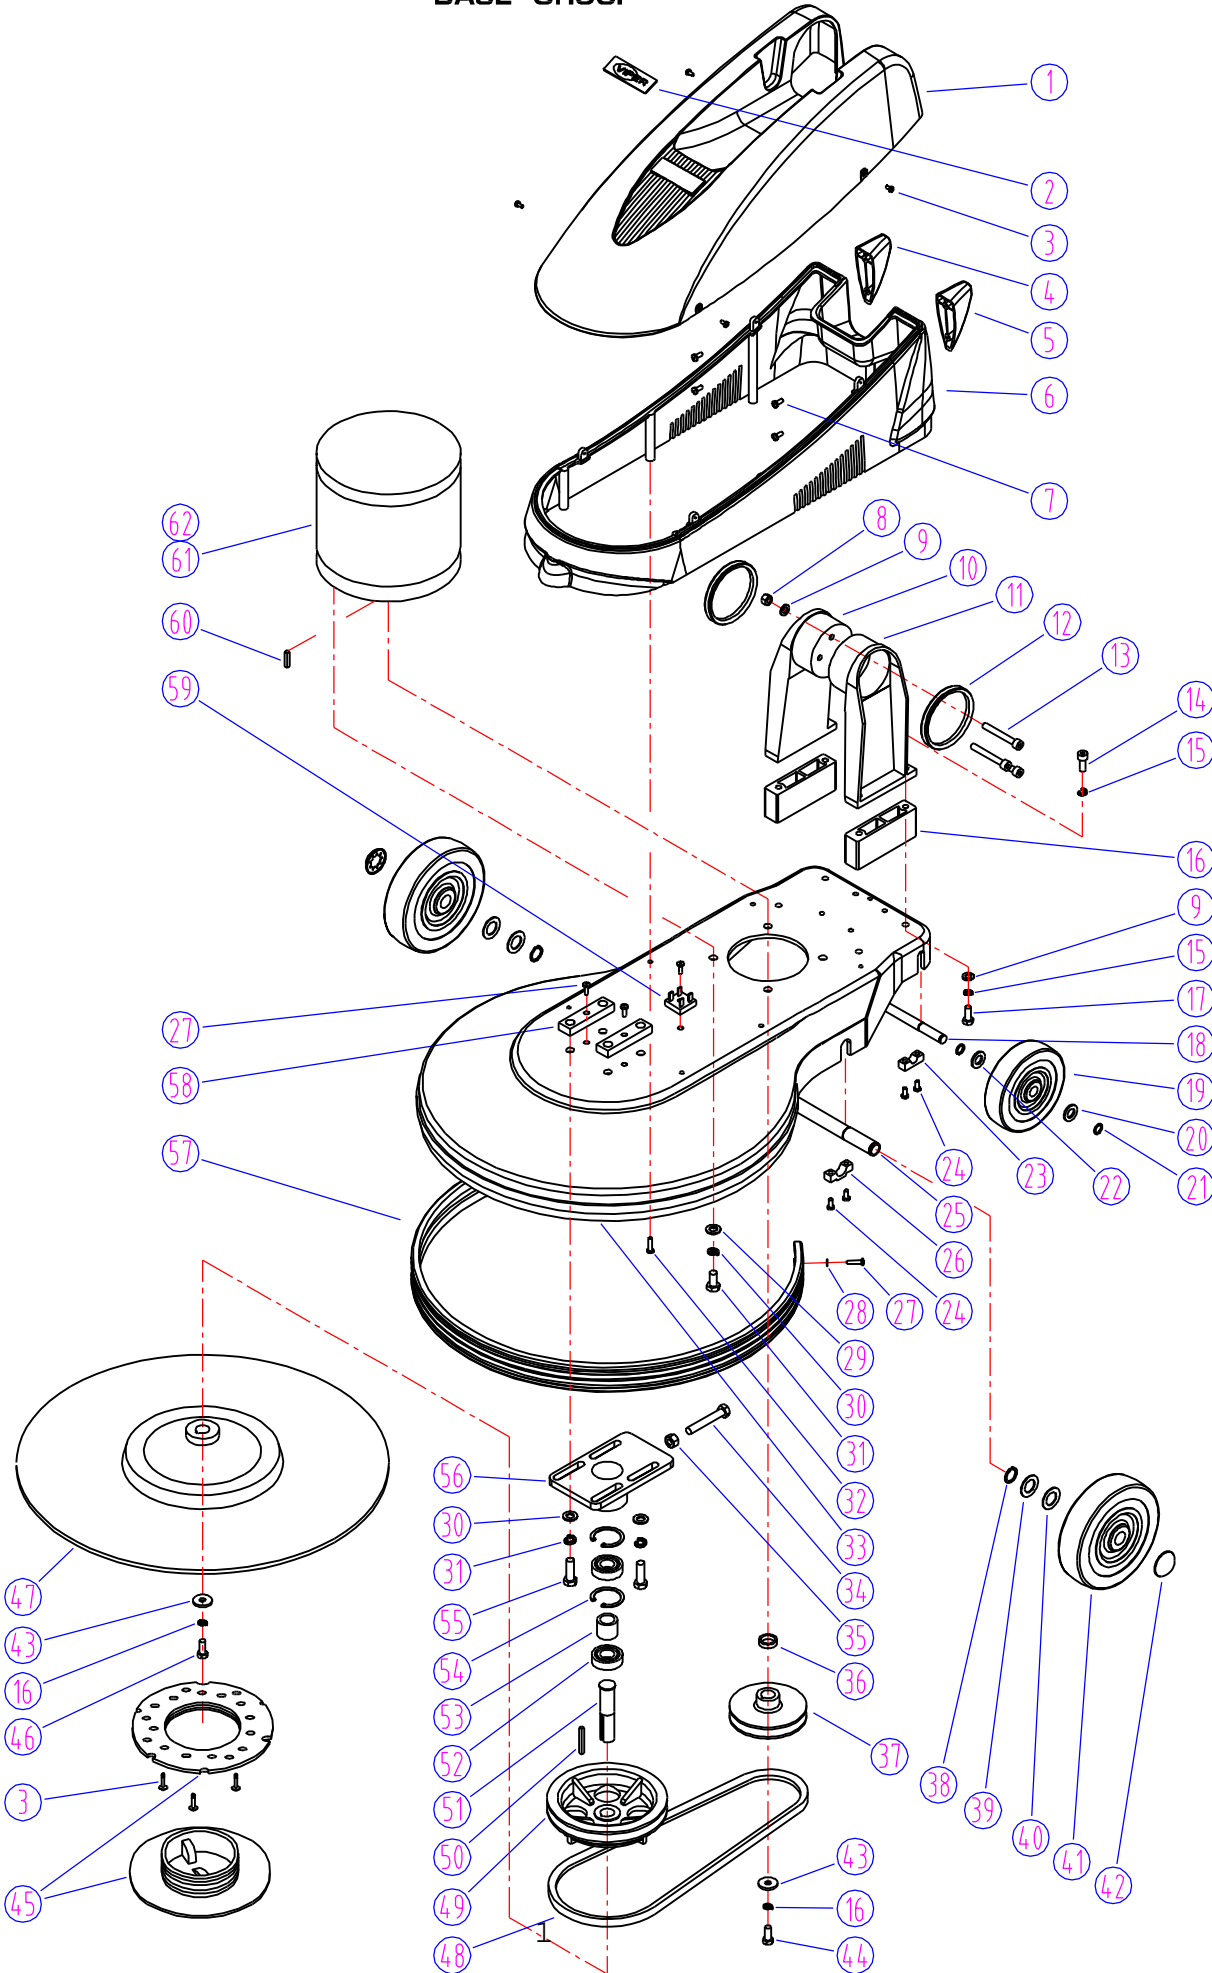

BASE GROUP

DRAGON 1500H - BASE ASSEMBLY - LIST PRICE

DIA NO	PART NUMBER	DESCRIPTION	NO REQ'D	LIST $ (ea)
1	VF52102A	UPPER COVER	1	$46.75
2	VF47035A	"VIPER" LOGO	1	$5.50
3	VA13484	SCREW, SELF-TAPPING, M4 x 12	7	$1.13
4	VF52114	PLASTIC STAND, RIGHT	1	$2.75
5	VF52115	PLASTIC STAND, LEFT	1	$2.75
6	VF52101A	LOWER COVER	1	$41.25
7	VV20509	SCREW, PAN HEAD, M5 x 10	4	$1.13
8	VF13503	NUT, M8, NYLON INSERT	3	$1.13
9	VF13524	WASHER, PLAIN	7	$1.13
10	VF52104A	ARM, RIGHT	1	$23.25
11	VF52103A	ARM, LEFT	1	$23.25
12	VF47026	SEAL, UPPER COVER	2	$1.13
13	GT13016	SCREW, M8 x 60, HEX SOCKET	3	$1.13
14	VF14088	SCREW, M8 x 25, HEX SOCKET	4	$1.13
15	VF13519	WASHER, LOCK, M8	10	$1.13
16	VF52105	RISER, ARM	2	$7.50
17	VF13607	SCREW, M8 x 25	4	$1.13
18	VF52011	AXLE, TRANSPORTATION	1	$7.00
19	VF52017	WHEEL, 5"	2	$18.50
20	VF13666	WASHER, PLAIN, M12 (new HD style)	2	$1.13
	VF13602	WASHER, PLAIN, M12.35 (original style)	2	$1.13
21	VF44012	SCREW, M5 x 12.7 (new HD style)	2	$1.13
	VF13520	RETAINING RING, EXTERNAL, M12 (original style)	2	$1.13
22	VF50119	WAVE WASHER, M12	2	$1.13
23	GV40235	CLAMP BLOCK, AXLE	2	$1.88
24	VV13621	SCREW, SELF-TAPPING, M5 x 20	8	$1.13
25	VF52010	FRONT AXLE	1	$9.00
26	VF47038	CLAMP BLOCK, AXLE	2	$1.38
27	VA13474	SCREW, M5 x 16	5	$1.13
28	VF13474A	WASHER, PLAIN, M5 x M16	2	$1.13
29	VF13517	WASHER, PLAIN, M8	8	$1.13
30	VF13518	WASHER, LOCK, M8	8	$1.13
31	VF13497	SCREW, 16G, 3/8"	4	$1.13
32	GT13004	SCREW, SELF-TAPPING, M5 x 20	7	$1.13
33	VF52003	FRAME	1	$261.25
34	VF14009	SCREW, HEX, M10 x 65	1	$1.13
35	VF14005	NUT, M10	1	$1.13
36	VF52008	SPACER	1	$1.50
37	VF52009F	DRIVING PULLEY	1	$52.88
38	VF14004	RETAINING RING, EXTERNAL, M19	2	$1.13
39	VF50123	WASHER, M19	2	$1.13
40	VF47027	WAVE WASHER, M19	2	$1.13
41	VF47055	WHEEL, 160mm	2	$20.63
42	VA96851	CAP, AXLE	2	$1.38
43	VF52021	WASHER, PLAIN	2	$1.25
44	VF14008	SCREW, 18G, 5/16"	1	$1.13
45	VF99003A	BIG MOUTH	1	$9.75
46	GT13018	SCREW, HEX, M8 x 30	1	$1.13
47	VF99024D	PAD HOLDER	1	$136.13
48	VF14079A	BELT, 38"	1	$35.63
49	VF52004A	DRIVEN PULLEY	1	$49.50
50	VF52001	KEY	1	$2.13
51	VF52005	DRIVEN SHAFT	1	$7.00
52	VF14075	BEARING, 60042RS	2	$19.75
53	VF52006	SPACER	1	$1.13
54	VF14003	LOCK	2	$1.13