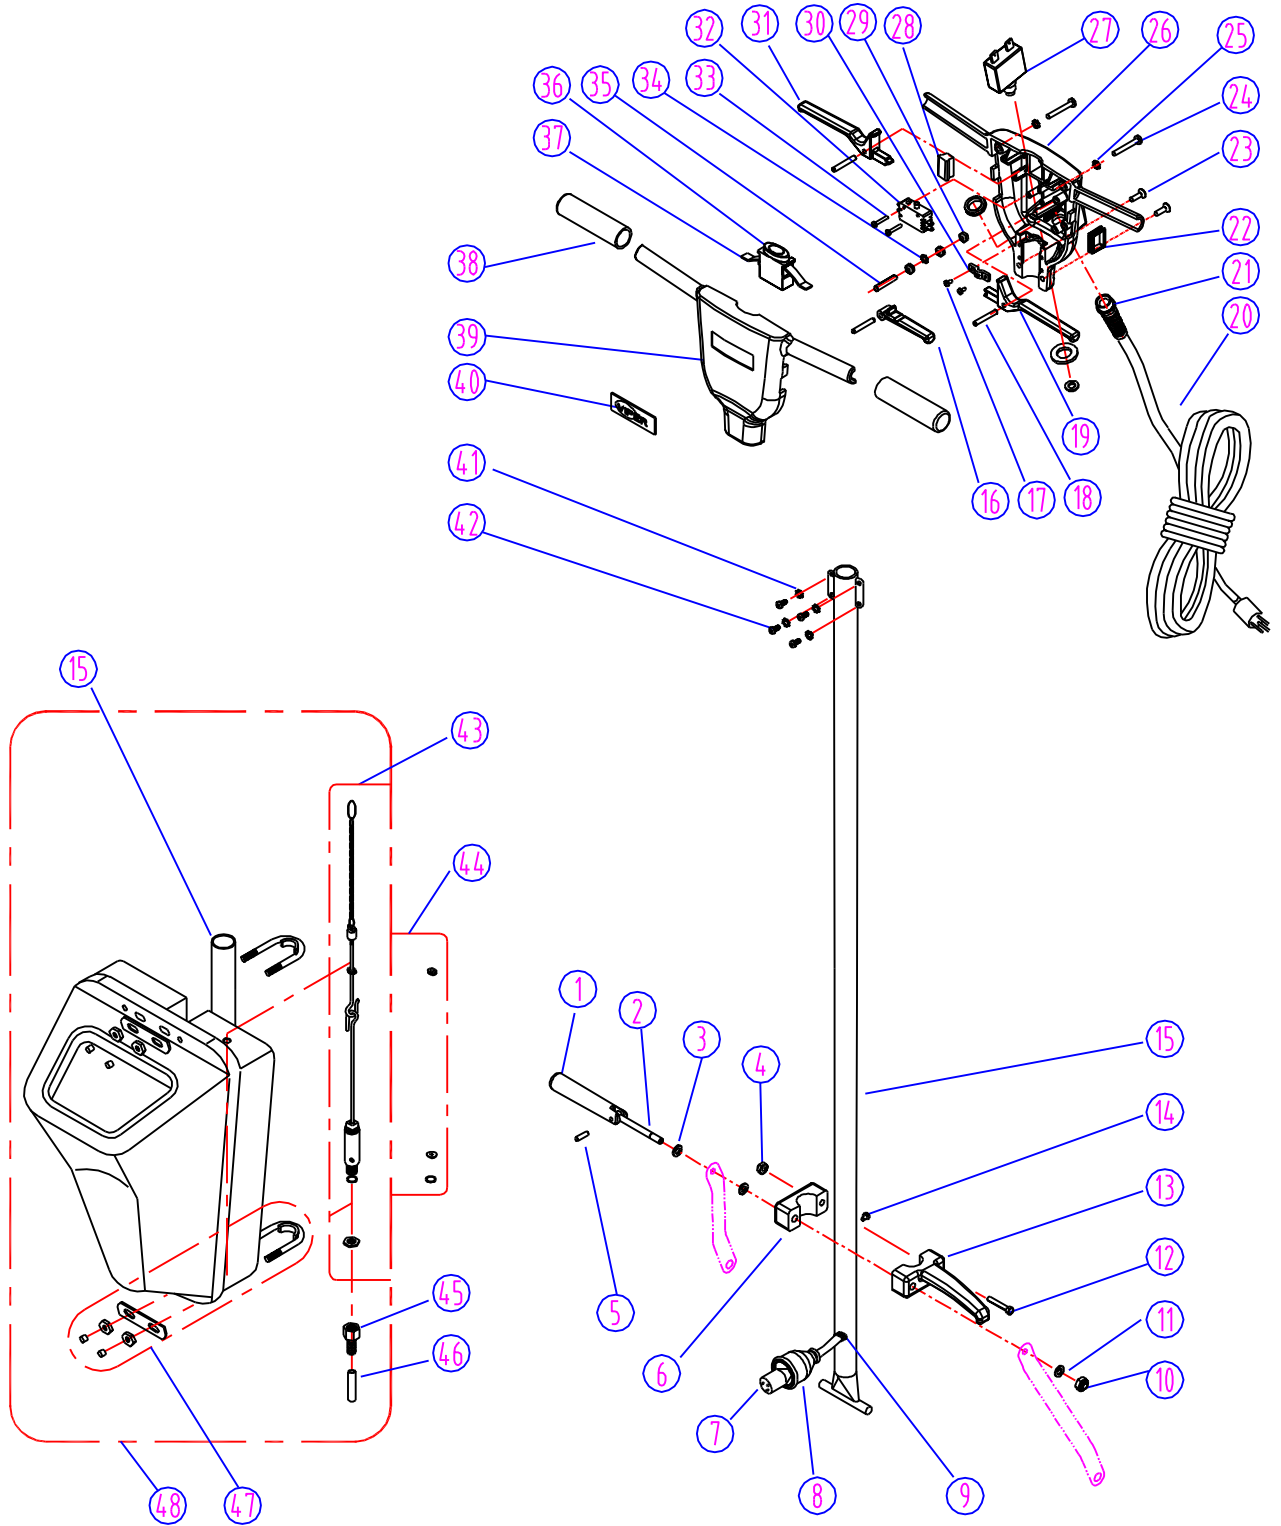

HANDLE GROUP FOR VN1700

HANDLE ASSEMBLY - VN1700

DIA NO	PART NUMBER	DESCRIPTION	NO REQ'D	LIST $ (ea)
1	VF30016	HANDLE RELEASE	1	$26.75
2	VF30015	BOLT, HANDLE RELEASE	1	$10.50
3	VF30018	WASHER, PLAIN	2	$1.25
4	VF13503	NUT, LOCK, M8 X 5.7	1	$1.13
5	VF30017	SCREW	1	$1.50
6	VF30014	COVER, HOOK	1	$10.88
7	VF45120	CORD, HANDLE	1	$6.25
8	AS41901	PLUG PROTECTOR, SMALL MALE	1	$6.25
9	VF50120	GROMMET	1	$1.13
10	VF13504	NUT, LOCK, M10	1	$1.13
11	VF13517	WASHER, PLAIN	1	$1.13
12	VF14114	SCREW, HEX, M8 X 55	1	$2.00
13	VF30013	HOOK, CORD	1	$21.50
14	VF13493	SCREW, M6 X 10	1	$1.13
15	AS112205	TUBE	1	$37.13
16	VF44018	LEVER, SOLUTION	1	$11.63
17	VV13661	SCREW, M4 X 12	2	$1.13
18	VF48306	PIN	3	$1.50
19	VF44016	TRIGGER, LEFT, SWITCH	1	$11.63
20	VF45119	CORD, POWER SUPPLY	1	$71.50
21	AS22009	STRAIN RELIEF, CORD	1	$13.00
22	VF30108	GASKET, HANDLE, SOLUTION	1	$1.88
23	VF14223	SCREW, PAN HEAD, M6 X 25	2	$1.13
24	VF14218	SCREW, PAN HEAD, M6 X 45	2	$1.13
25	VF13528	TOOTH WASHER, M6	2	$1.13
26	VF30102	REAR COVER, SWITCH HOUSING	1	$71.00
27	VF99010C	CIRCUIT BREAKER, 17A	1	$10.88
28	VF30109	COVER	1	$1.88
29	GT13013	NUT, M4	1	$1.13
30	VF48309	CLAMP, BLOCK	3	$2.63
31	VF44017	TRIGGER, RIGHT, SWITCH	1	$11.63
32	VF44203	SWITCH ASSEMBLY	1	$23.50
33	VF14212	SCREW, M3 X 25	1	$1.13
34	VF13527	TOOTH WASHER, M4	2	$1.13
35	VF13526	SCREW, HEX SOCKET, M4 X 30	1	$1.13
36	VF46705	SAFETY BUTTON	1	$5.25
37	GV40218	SPRING, SAFETY BUTTON	1	$1.50
38	VF48310	HANDLE GRIP	2	$10.88
39	VF30101	FRONT COVER, SWITCH HOUSING	1	$67.00
40	VF47035A	LOGO	1	$5.50
41	VF13604	TOOTH WASHER, M5	4	$1.13
42	VF14222	SCREW, M5 X 12	4	$1.13
43	VF40200	VALVE ASSY KIT	1	$49.50
44	VF40001	TANK SEAL KIT	1	$2.50
45	VF40132	HOSE BARB	1	$3.38
46	VF40139	HOSE, SOLUTION	1	$2.00
47	VF40000	TANK MOUNTING KIT	1	$12.75
48	MF-VF001U	SOLUTION TANK ASSEMBLY, (OPTIONAL)	1	$107.25