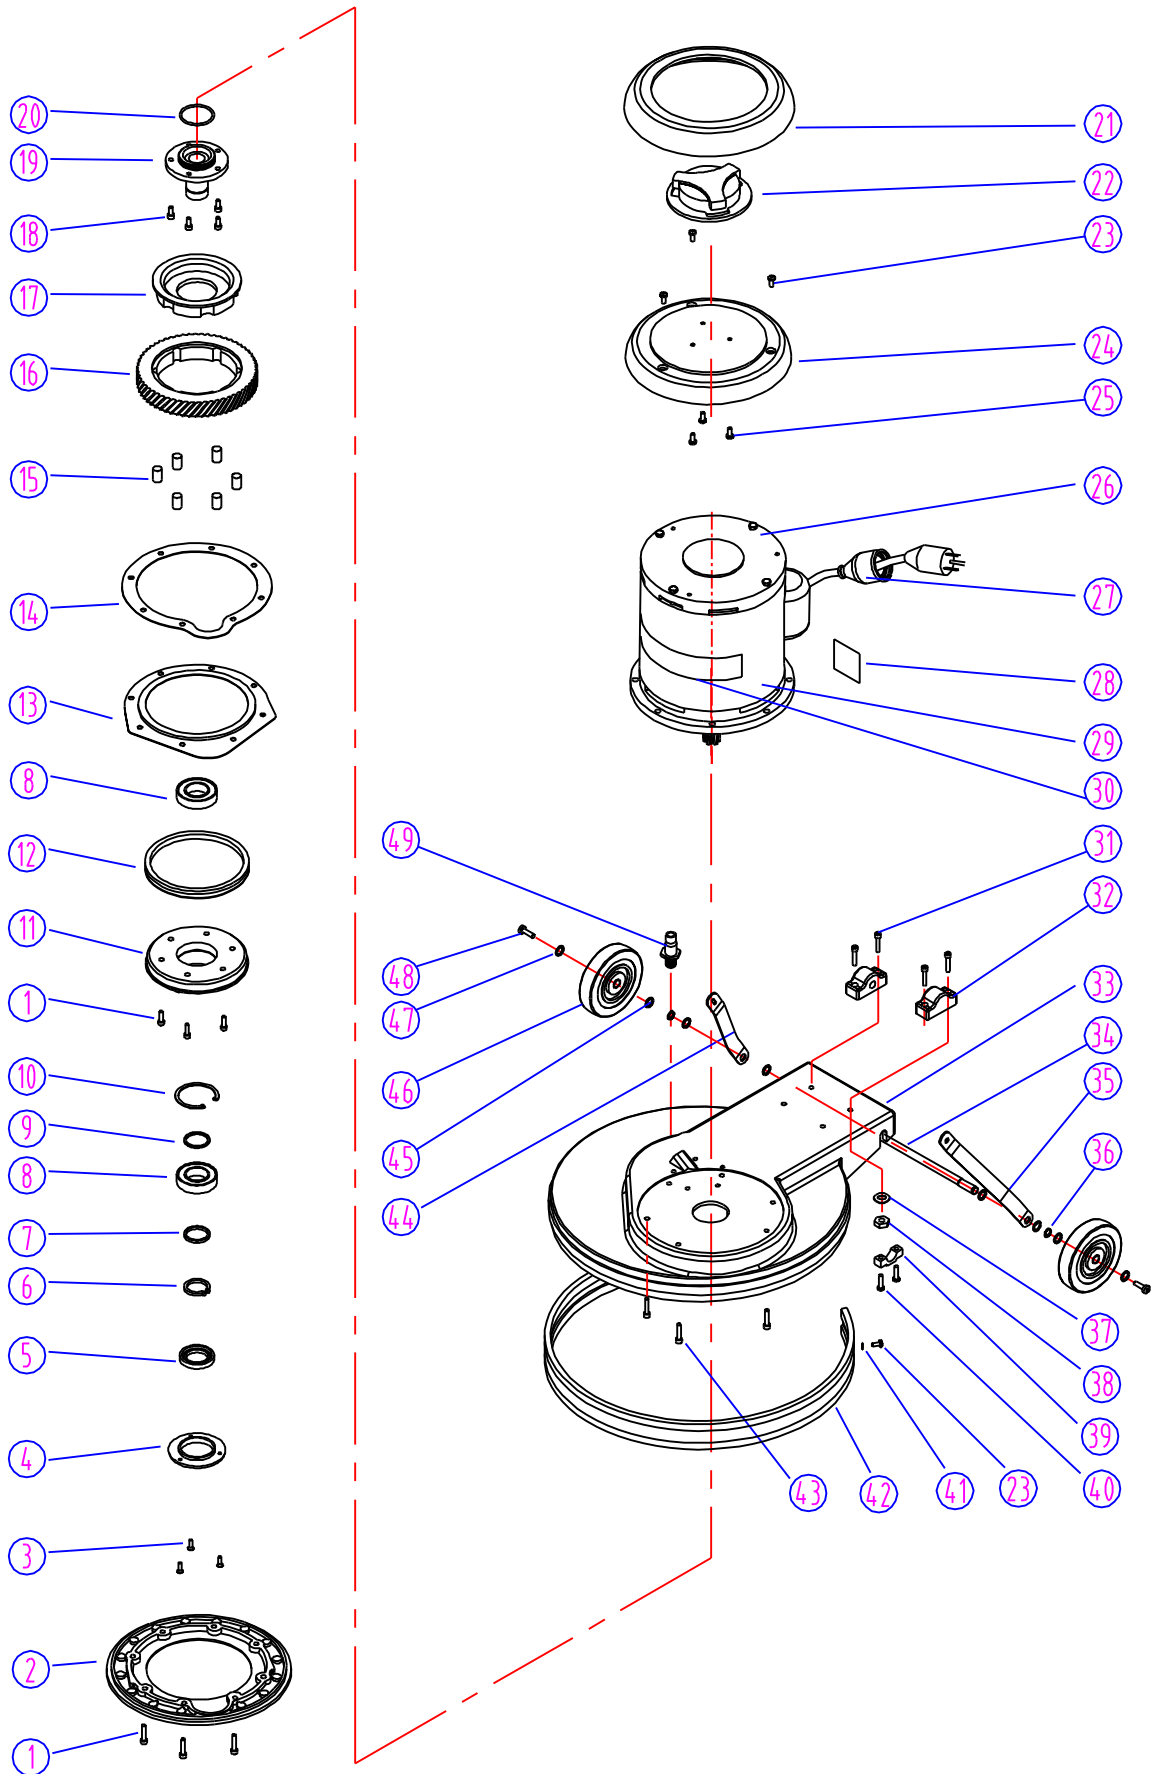

BASE GROUP FOR VN1700

BASE ASSEMBLY - VN1700

DIA NO	PART NUMBER	DESCRIPTION	NO REQ'D	LIST \$ (ea)
1	VF14201	SCREW, HEX SOCKET, M6 X 20	14	\$1.13
2	VF46104	COVER	1	\$22.63
3	VF14051	SCREW, FLAT HEAD, M4 X 10	3	\$1.13
4	VF46106	COVER	1	\$7.00
5	VF14089	SEAL	1	\$4.25
6	VF14052	RETAINING RING, EXTERNAL, M30	1	\$1.38
7	VF46111	WASHER	1	\$1.63
8	VF14061	BEARING, 6006	2	\$9.50
9	VF46110	SPACER	1	\$1.13
10	VF14050	RETAINING RING, INTERNAL, M55	1	\$1.38
11	VF46107	CLUTCH PLATE	1	\$54.25
12	VF46114	SEAL	1	\$7.25
13	VF46103	COVER	1	\$8.00
14	VF46119	SEAL	1	\$5.88
15	VF46109	PIN	6	\$2.25
16	VF46102	GEAR	1	\$103.25
17	VF46108	SEAT, GEAR	1	\$36.75
18	VF14208	SCREW, M6 X 12	5	\$1.13
19	VF46105	SHAFT	1	\$46.00
20	VF14055	"O" RING	1	\$2.25
21	VF47023	BUMPER, TOP COVER, MOTOR	1	\$10.50
22	VF30002	CLUTCH PLATE	1	\$10.50
23	VA13474	SCREW, M5 X 12	5	\$1.13
24	VF30001	TOP COVER, MOTOR	1	\$23.00
25	VF14222	SCREW, M5 X 12	3	\$1.13
26	YCQ17000	MOTOR, 120V, 1HP	1	\$437.25
	VF999805	CAPACITOR, START, 400UF-450 / 110V	1	\$28.75
	VV30142	CAPACITOR, RUN, 40UF / 375V	1	\$26.13
27	AS41902	PLUG PROTECTOR, LARGE FEMALE	1	\$6.25
28	VF40994	LABEL, READ MANUAL	1	\$1.13
29	VF46122	LABEL, MOTOR	1	\$14.75
30	VF41079	LABEL, VIPER	1	\$13.00
31	GT13080	SCREW, M6 X 30	4	\$1.13
32	VF30011	CLAMP BLOCK, HANDLE	1	\$7.75
33	VF46130	FRAME	1	\$119.75
34	VF30026	AXLE	1	\$10.50
35	VF30020	BRACKET, LEFT HANDLE	1	\$21.00
36	VF13520	WASHER, LOCK, M12	2	\$1.13
37	GT13032	WASHER, PLAIN, M6 X M16 X 1.5	4	\$1.13
38	VF13502	NUT, LOCK, M6	4	\$1.13
39	GV40235	CLAMP BLOCK, AXLE	2	\$1.88
40	VV13621	SCREW, SELF-TAPPING, M5 X 20	2	\$1.13
41	VF13474A	WASHER, PLAIN	4	\$1.13
42	VF46118	BUMPER	1	\$15.75
43	VF14053	SCREW, M6 X 25	6	\$1.13
44	VF30019	BRACKET, HANDLE, RIGHT	1	\$21.00
45	VF50119	WASHER, LOCK	2	\$1.13
46	VF48202	WHEEL, 5"	2	\$22.00
47	VF13666	WASHER, M6	2	\$1.13
48	VF44012	SCREW, M6 X 12.7	2	\$1.13
49	VF40152	HOSE BARB	1	\$4.75