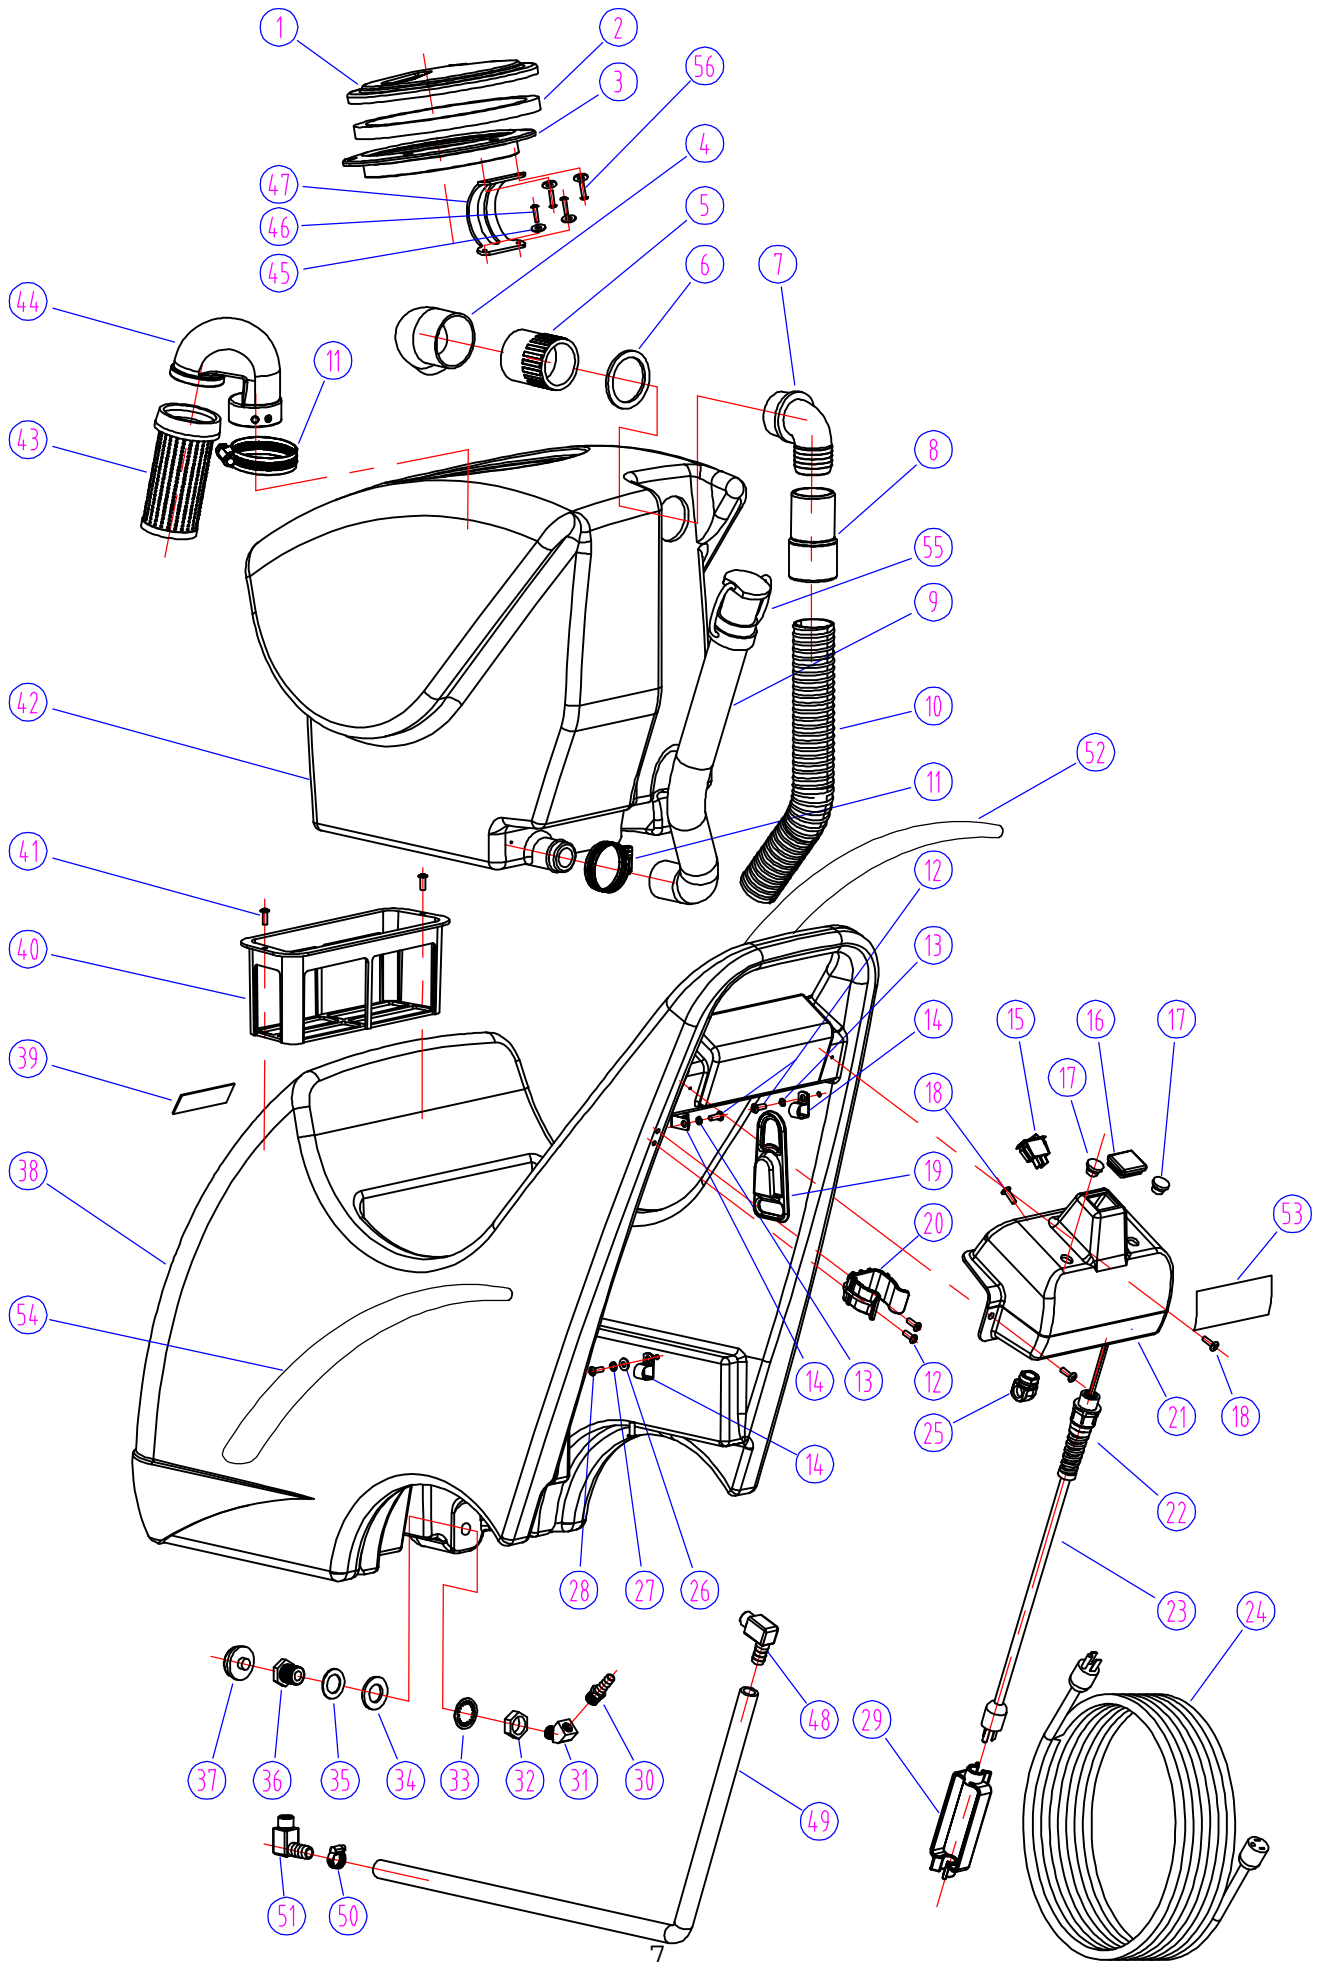

SL10BOX

SOLUTION & RECOVERY TANK - SLIDER BOX EXTRACTOR

DIA NO	PART NUMBER	DESCRIPTION	NO REQ'D	LIST $ (ea)
1	VV96001S	CLEAR LID (SCREW IN STYLE)	1	$16.25
	VV67161	CLEAR LID (FRICTION FIT STYLE)	1	$11.88
2	VV60287A	"O" RING, CLEAR LID (SCREW IN STYLE)	1	$4.25
	VV60287A	GASKET, CLEAR LID (FRICTION STYLE)	1	$5.00
3	VV96002	SEAT, CLEAR LID (SCREW IN STYLE ONLY)	1	$13.00
4	VV67109	TUBE, ELBOW	1	$7.75
5	VV67301	COUPLER	1	$5.25
6	VV67302	GASKET, COUPLER	1	$2.63
7	VV67108	ELBOW	1	$8.00
8	VF81226	COUPLER, VACUUM HOSE	1	$5.88
9	VV67705	DRAIN HOSE	1	$14.63
10	VV67113-1	VACUUM HOSE	1	$13.38
11	VV10113	HOSE CLAMP, 2"	2	$2.63
12	VV20509	SCREW, M5 X 10, SST	4	$1.13
13	VV13601	WASHER, LOCK, SST, M5	2	$1.13
14	VV50712	CLAMP, CORD	3	$2.13
15	VV67503	SWITCH	1	$10.50
16	VV66502	BLOCK, SWITCH	1	$2.13
17	GV40239	COVER, SWITCH	2	$2.38
18	VF14126	SCREW, HEX HEAD, M5 X 12	3	$1.13
19	GV40215	CORD WRAP	1	$7.75
20	VV67111	CLAMP, DRAIN HOSE	1	$3.13
21	VV67501C	SWITCH HOUSING	1	$23.88
22	VF99008	STRAIN RELIEF	1	$4.75
23	VV67507	CORD	1	$13.25
24	VV67116	POWER CORD	1	$79.75
25	VV67505	BUSHING, CORD, 90°	1	$12.38
26	GT13032	WASHER, PLAIN, M6 X M16 X 1.5	1	$1.13
27	VV13607	WASHER, LOCK, SST, M6	1	$1.13
28	GT13056	SCREW, PAN HEAD, M6 X 16	1	$1.13
29	VV67105	CONNECTOR	1	$6.00
30	VV80128	HOSE BARB	1	$6.25
31	VV80115	ELBOW, STREET, 45°	1	$7.25
32	VV80125A	NUT, COUPLING	1	$5.25
33	VV20667	WASHER, LOCK, INTERNAL TOOTH	1	$1.13
34	VV60509	GASKET, SOLUTION, INTAKE	1	$2.25
35	VV20276	WASHER, PLAIN	1	$2.25
36	VV80125	COUPLING	1	$14.50
37	VV10411	STRAINER, LINE	1	$5.88
38	VV67101	SOLUTION TANK	1	$342.00
39	VF47035A	LOGO	1	$5.50
40	VV67107	FILTER	1	$9.50
41	VA13471	SCREW, ST5 X 10	2	$1.13
42	VV67102	RECOVERY TANK	1	$170.50
43	VF81504	FLOAT SHUT-OFF	1	$17.50
44	VV67305	BEND	1	$14.00
45	VV13664	WASHER, PLAIN, M4 X 12 X 1	4	$1.13
46	VF13491	SCREW, SST, M4 X 12	2	$1.13
47	VV67162	RUBBER HINGE	1	$4.75
48	VF81403	ELBOW, 90 DEGREE, BRASS	1	$13.63
49	VV67708	TUBING	1	$14.13
50	VF82090	CLAMP (16-20)	1	$2.63
51	VV67711	ELBOW, 90 DEGREE, BRASS	1	$13.63
52	VV67118	LABEL, RIGHT	1	$19.63
53	VF80331	DECAL, WARNING	1	$5.25
54	VV67119	LABEL, LEFT	1	$19.63
55	VA20104A	PLUG, DRAIN HOSE	1	$6.25
56	VA13477	SCREW, SELF-TAPPING, ST 4 X 16	2	$1.13