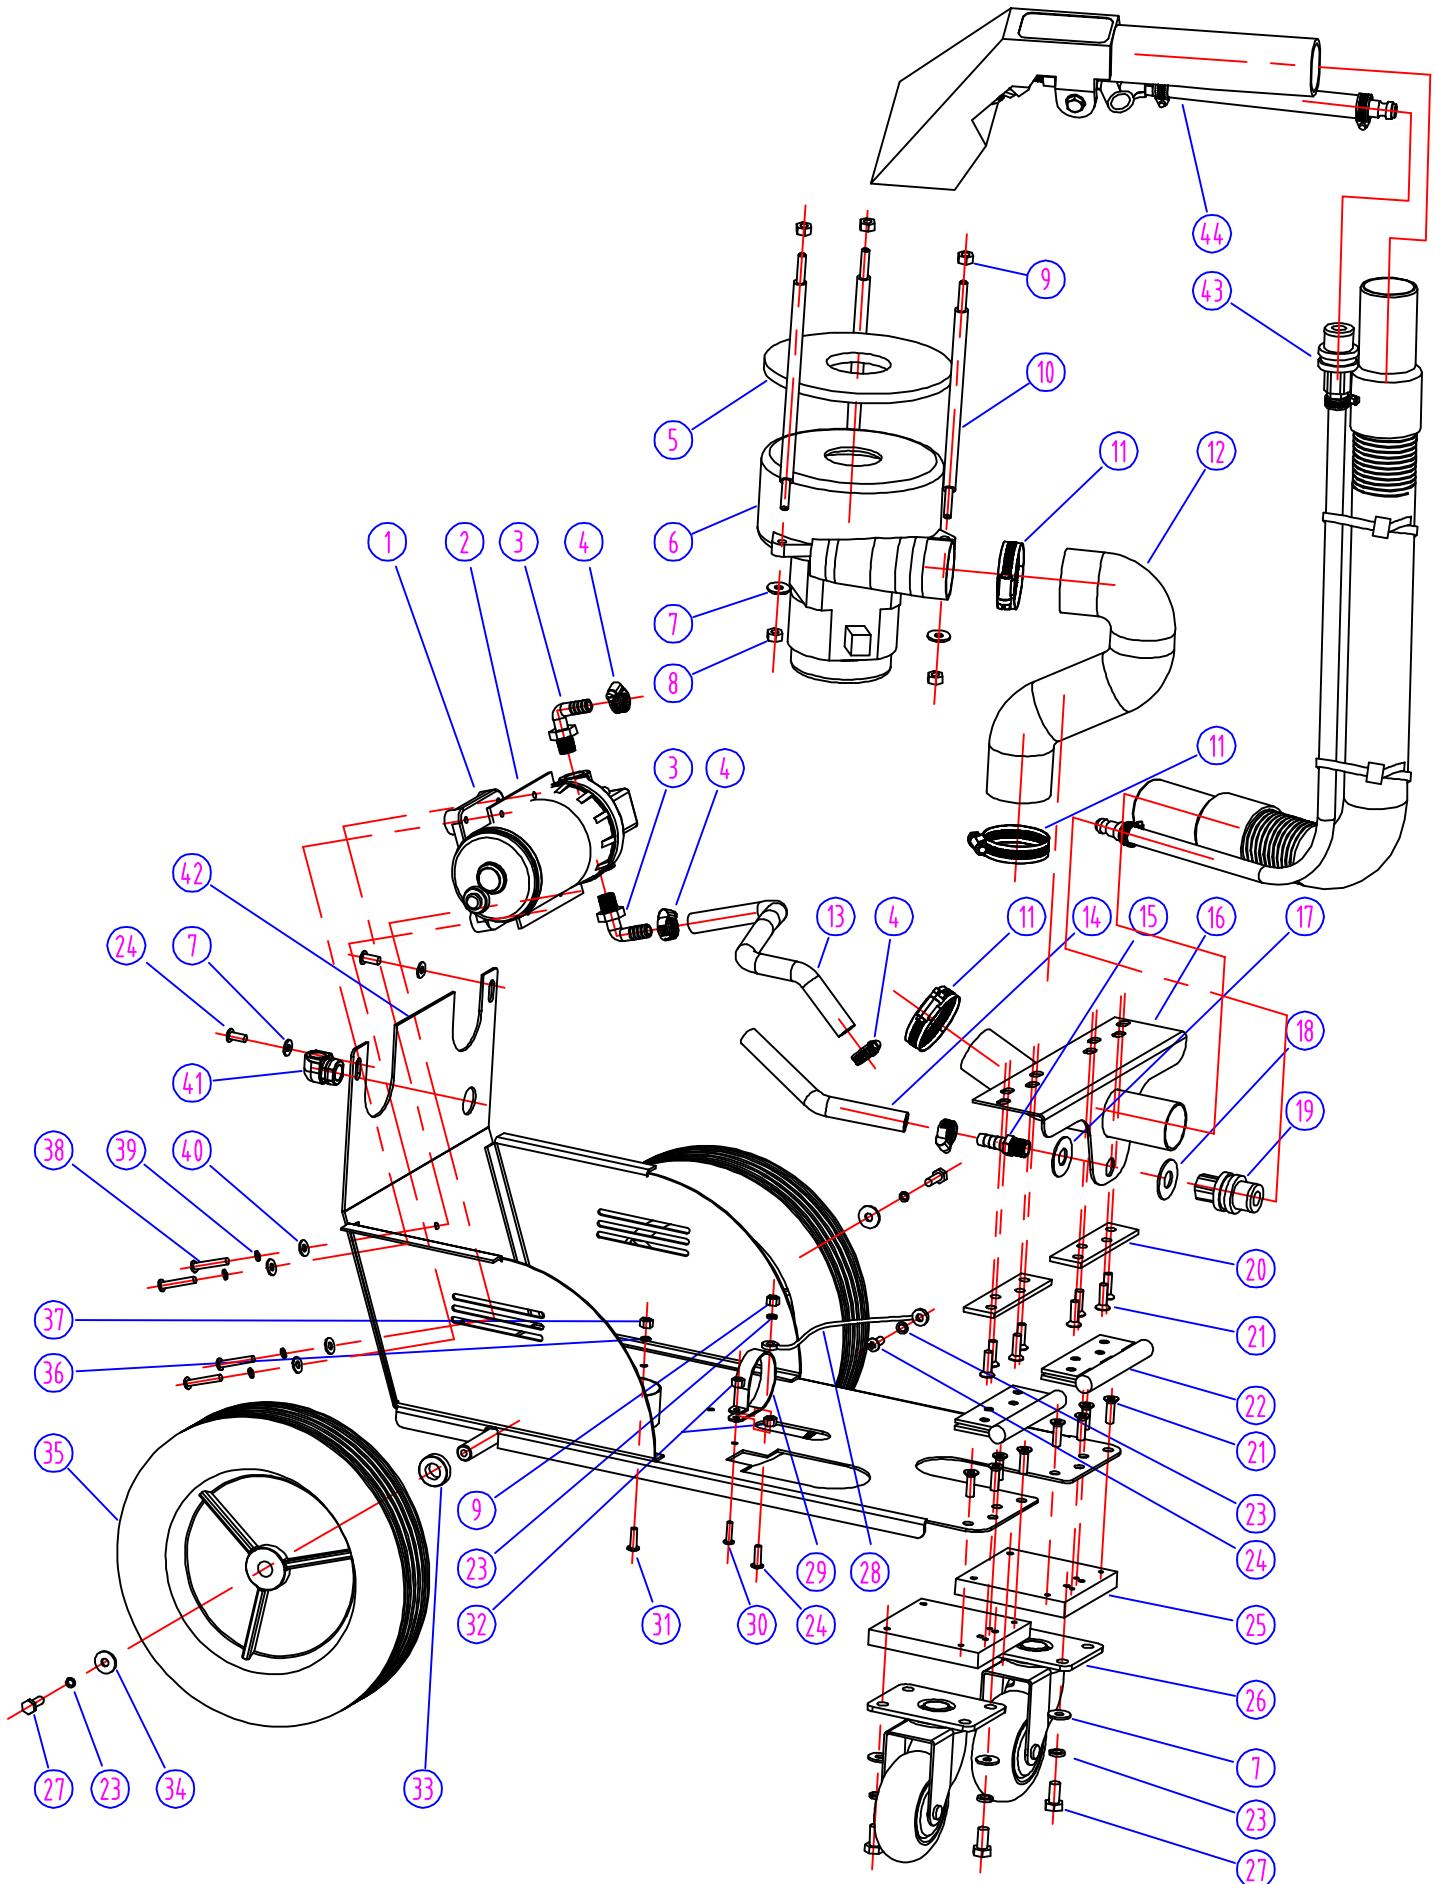

SL10BOX

PUMP, VACUUM, WHEEL ASSEMBLIES - SLIDER BOX EXTRACTOR

DIA NO	PART NUMBER	DESCRIPTION	NO REQ'D	LIST $ (ea)
1	VV67605	PUMP, 115V, 100PSI	1	$434.50
2	VV67601	MOUNTING FRAME, PUMP	1	$5.25
3	VV80210	BEND, NYLON, PUMP	2	$5.25
4	VV10114	CLAMP, HOSE, 3/8"	4	$2.25
5	VF81503	GASKET, VAC MOTOR	1	$5.25
6	VV67153	VAC MOTOR, 3-STAGE, 120V	1	$217.25
7	GT13032	WASHER, SST, PLAIN, M6 X M16 X 1.5	9	$1.13
8	VF13502	NUT, LOCK, M6	3	$1.13
9	VF13521	NUT, SST, M6	4	$1.13
10	VF82310	STUD	3	$5.25
11	VV10113	CLAMP, HOSE, 2"	3	$2.63
12	VV67152	EXHAUST HOSE, M48	1	$8.00
13	VV67117	HOSE, SOLUTION	1	$11.25
14	VV66115	HOSE, SPRAYING	1	$11.25
15	VV80128	BARB, HOSE	1	$6.25
16	VV66101	PIPE ASSY, VAC ELBOW	1	$46.25
17	VV20274A	WASHER, PLAIN, M14 X M32 X 1.5	1	$1.13
18	VV20274	WASHER, PLAIN, M13.5 X M32 X 1.5	1	$2.38
19	VV80208	COUPLER, QUICK CONNECT	1	$22.88
20	VV67104	SPACER	2	$4.38
21	VF13512	SCREW, FH, M5 X 15, SST	16	$1.13
22	VV60406S	HINGE, SST, 4"	2	$16.13
23	VV13607	WASHER, LOCK, M6	9	$1.13
24	GT13056	SCREW, SST, PH, M6 X 16	4	$1.13
25	VV66102	PLATE, 3.5" CASTER	2	$21.50
26	VA91342	3.5" CASTER	2	$22.63
27	VF13495	BOLT, M6 X 16, HEX	6	$1.13
28	VF81028	CABLE	1	$7.25
29	VV67120	CLAMP	1	$2.25
30	VA13473	SCREW, RHM, M4 X 16, SST	1	$1.13
31	VA13635	SCREW, RHM, M5 X 20, SST	1	$1.13
32	GT13014	NUT, NYLON, INSERT, M4	2	$1.13
33	VV60113S	WASHER, WHEEL	2	$1.13
34	VF13551	WASHER, SST, PLAIN, M6 X M22 X 1.5	2	$1.25
35	VA75004	WHEEL, 10"	2	$23.38
36	VF13604	WASHER, M5	1	$1.13
37	VV13633	NUT, SST, M5	1	$1.13
38	VV13634	SCREW, RHM, M5 X 30, SST	4	$1.13
39	VV13601	WASHER, LOCK, M5	4	$1.13
40	VF13474A	WASHER, SST, PLAIN, M5 X M15 X 1	4	$1.13
41	VV67505	BUSHING, 90°, CORD	1	$12.38
42	VV66200	BOTTOM PLATE, ASSEMBLY	1	$87.88
43	VV67702	HOSE ASSEMBLY, VACUUM & SOLUTION	1	$227.00
44	VV91559	HAND TOOL, COMPLETE ASSEMBLY	1	$81.63