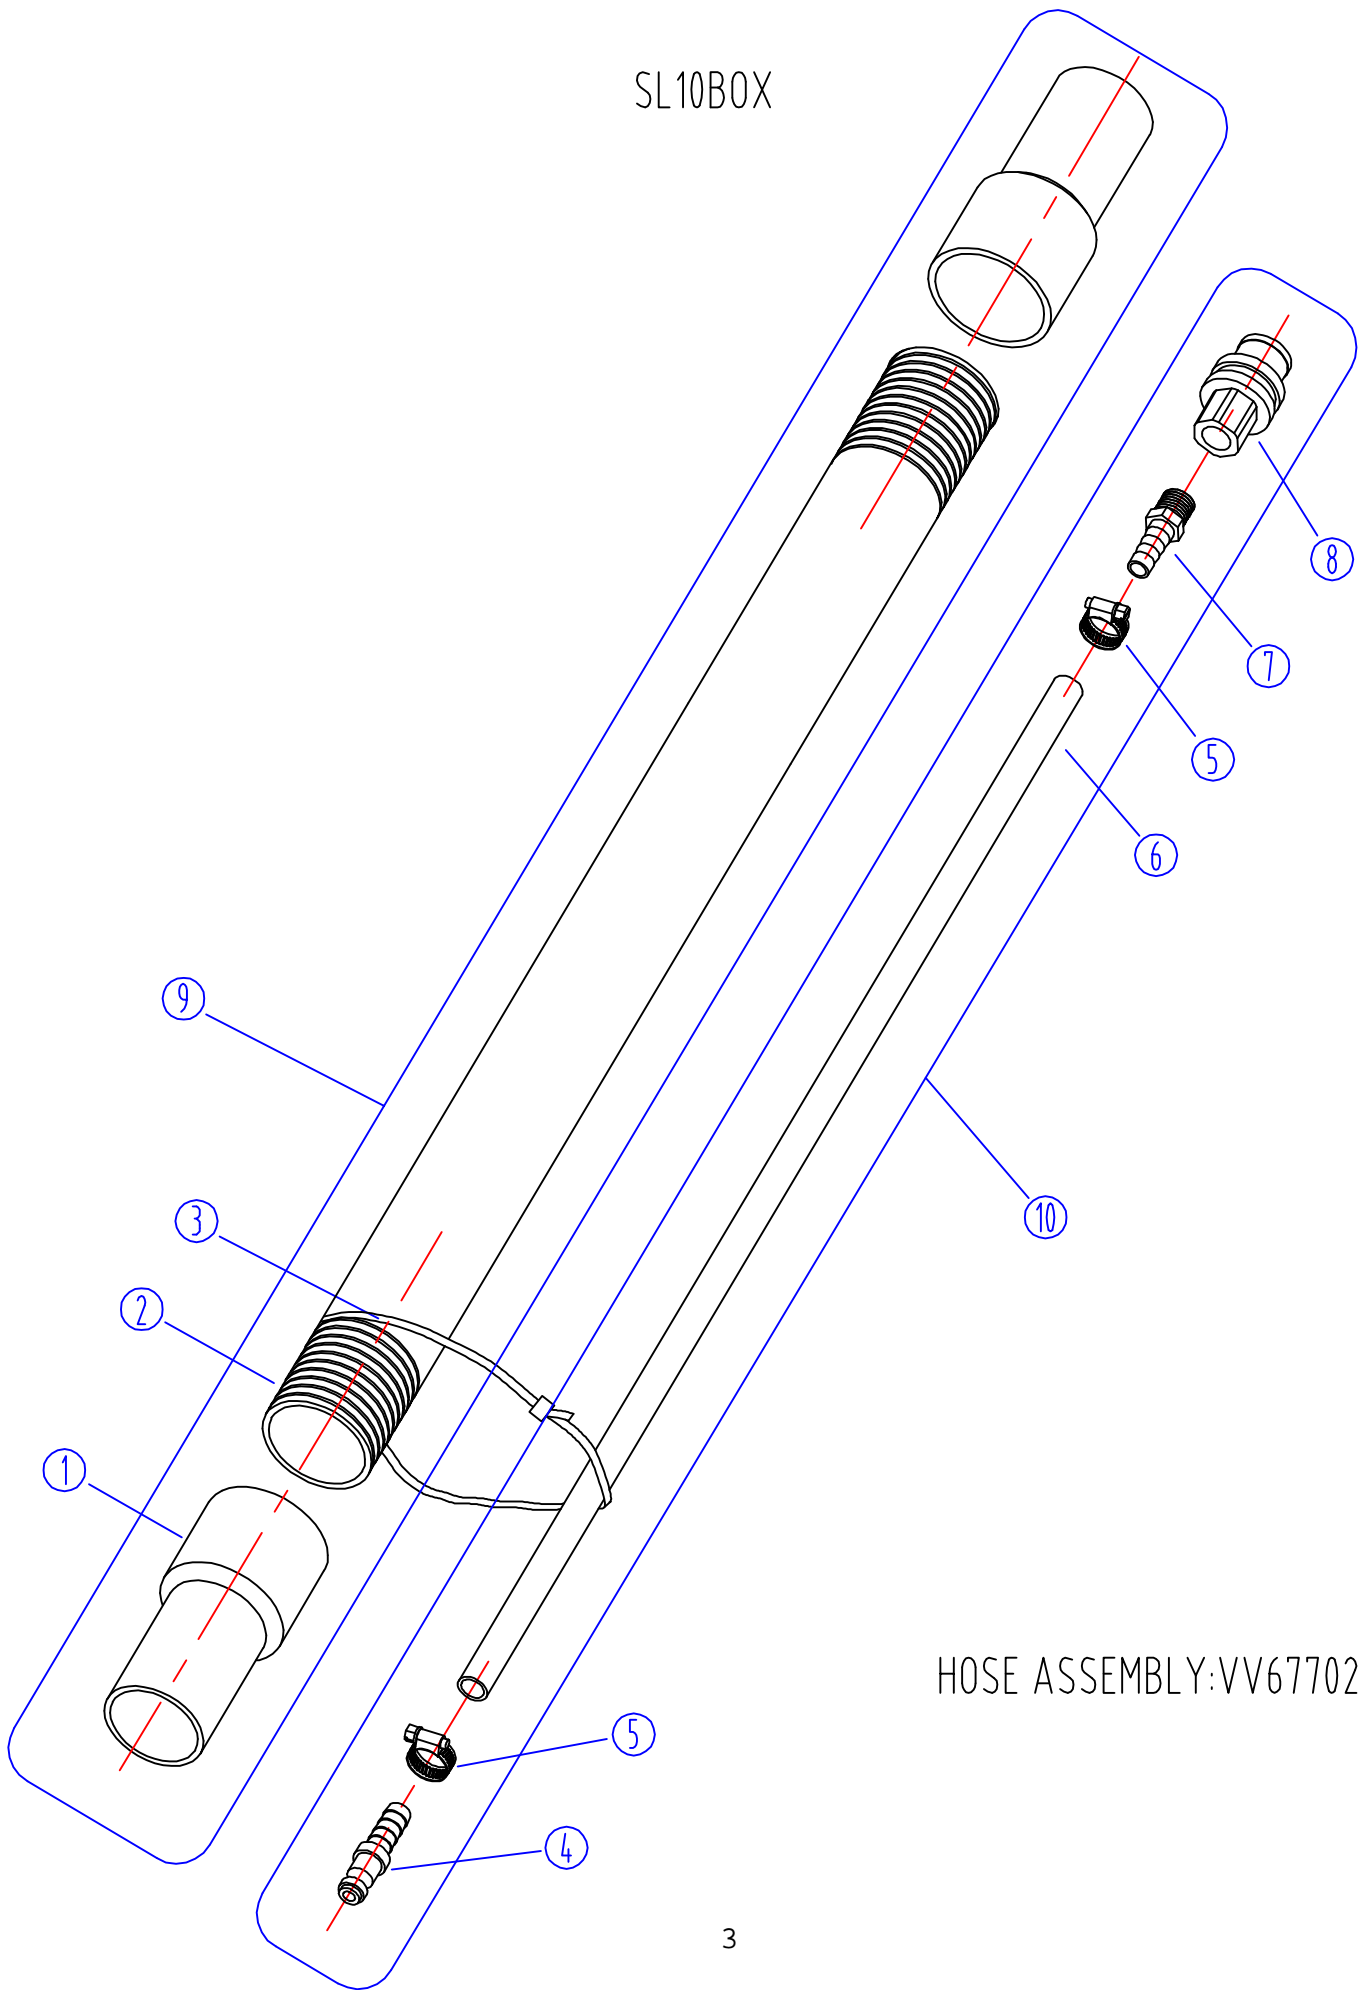

SL10BOX

UPHOLSTERY TOOL ASSEMBLY:VV91559

HAND TOOL ASSEMBLY - SLIDER BOX EXTRACTOR				
DIA NO	PART NUMBER	DESCRIPTION	NO REQ'D	LIST \$ (ea)
1	VV40328	BODY, UPHOLSTERY TOOL	1	\$52.13
2	VV40328-6	WINDOW, HAND TOOL	1	\$3.13
3	VV20071	SCREW, 5/16" X 18 X 5/8"	1	\$2.13
4	VV20298	WASHER, LOCK, SST, 5/16"	1	\$1.13
5	VV60531	GASKET	1	\$2.25
6	VV80159	NOZZLE, SPRAY TIP, 80°	1	\$5.25
7	VV80105	BUSHING, BRASS	1	\$3.63
8	VV80115	ELBOW, STREET, 45°	1	\$7.25
9	VV10933	TRIGGER, VALVE	1	\$29.75
10	VV80128	HOSE BARB	1	\$6.25
11	VV10114	CLAMP, HOSE, 3/8"	2	\$2.25
12	VV85317	SOLUTION HOSE, 3/8"	1	\$7.50
13	VV80241	COUPLER, MALE END	1	\$9.00

SL10BOX

HOSE ASSEMBLY:VV67702

HOSE ASSEMBLIES - SLIDER BOX EXTRACTOR				
DIA NO	PART NUMBER	DESCRIPTION	NO REQ'D	LIST \$ (ea)
1	VV60220	CUFF, 1 1/2"	2	\$6.25
2	VV67703	HOSE, VACUUM	1	\$73.88
3	VV20652	TIE, CABLE	16	\$1.13
4	VV80241	HOSE BARB, MALE PLUG, SST	1	\$9.00
5	VV10114	CLAMP, HOSE, 3/8", SST	2	\$2.25
6	VV67704	HOSE, SOLUTION, 16' LONG	1	\$68.25
7	VV80128	HOSE BARB	1	\$6.25
8	VV80208	COUPLER, QUICK CONNECT	1	\$22.88
9	VV67703A	VACUUM HOSE ASSEMBLY	1	\$111.25
10	VV67704A	SOLUTION HOSE ASSEMBLY	1	\$115.75