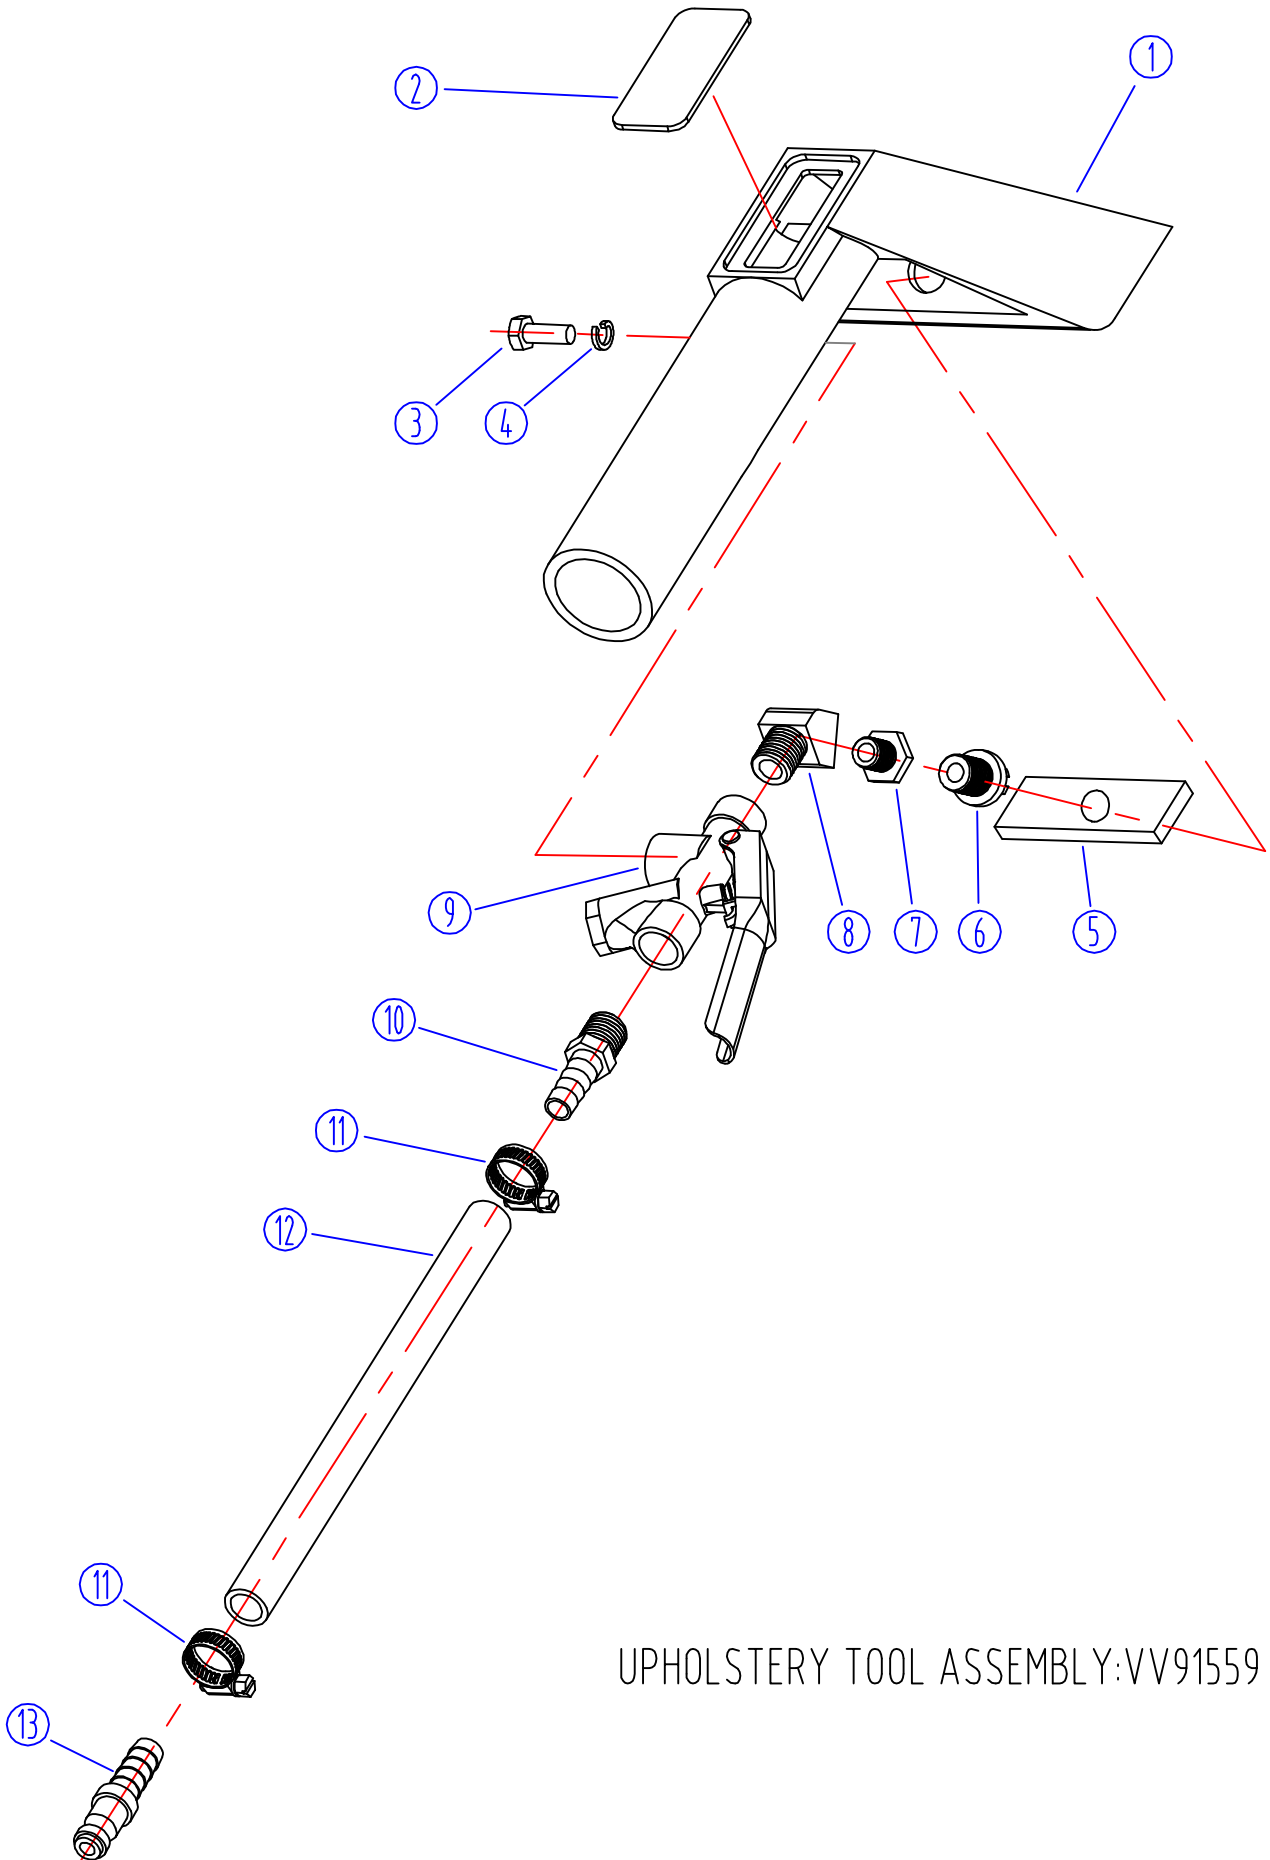

SL10BOX

UPHOLSTERY TOOL ASSEMBLY:VV91559

HAND TOOL ASSEMBLY - SLIDER BOX EXTRACTOR				
DIA NO	PART NUMBER	DESCRIPTION	NO REQ'D	LIST \$ (ea)
1	VV40328	BODY, UPHOLSTERY TOOL	1	\$52.13
2	VV40328-6	WINDOW, HAND TOOL	1	\$3.13
3	VV20071	SCREW, 5/16" X 18 X 5/8"	1	\$2.13
4	VV20298	WASHER, LOCK, SST, 5/16"	1	\$1.13
5	VV60531	GASKET	1	\$2.25
6	VV80159	NOZZLE, SPRAY TIP, 80°	1	\$5.25
7	VV80105	BUSHING, BRASS	1	\$3.63
8	VV80115	ELBOW, STREET, 45°	1	\$7.25
9	VV10933	TRIGGER, VALVE	1	\$29.75
10	VV80128	HOSE BARB	1	\$6.25
11	VV10114	CLAMP, HOSE, 3/8"	2	\$2.25
12	VV85317	SOLUTION HOSE, 3/8"	1	\$7.50
13	VV80241	COUPLER, MALE END	1	\$9.00

SL10BOX

HOSE ASSEMBLY:VV67702

HOSE ASSEMBLIES - SLIDER BOX EXTRACTOR				
DIA NO	PART NUMBER	DESCRIPTION	NO REQ'D	LIST \$ (ea)
1	VV60220	CUFF, 1 1/2"	2	\$6.25
2	VV67703	HOSE, VACUUM	1	\$73.88
3	VV20652	TIE, CABLE	16	\$1.13
4	VV80241	HOSE BARB, MALE PLUG, SST	1	\$9.00
5	VV10114	CLAMP, HOSE, 3/8", SST	2	\$2.25
6	VV67704	HOSE, SOLUTION, 16' LONG	1	\$68.25
7	VV80128	HOSE BARB	1	\$6.25
8	VV80208	COUPLER, QUICK CONNECT	1	\$22.88
9	VV67703A	VACUUM HOSE ASSEMBLY	1	\$111.25
10	VV67704A	SOLUTION HOSE ASSEMBLY	1	\$115.75