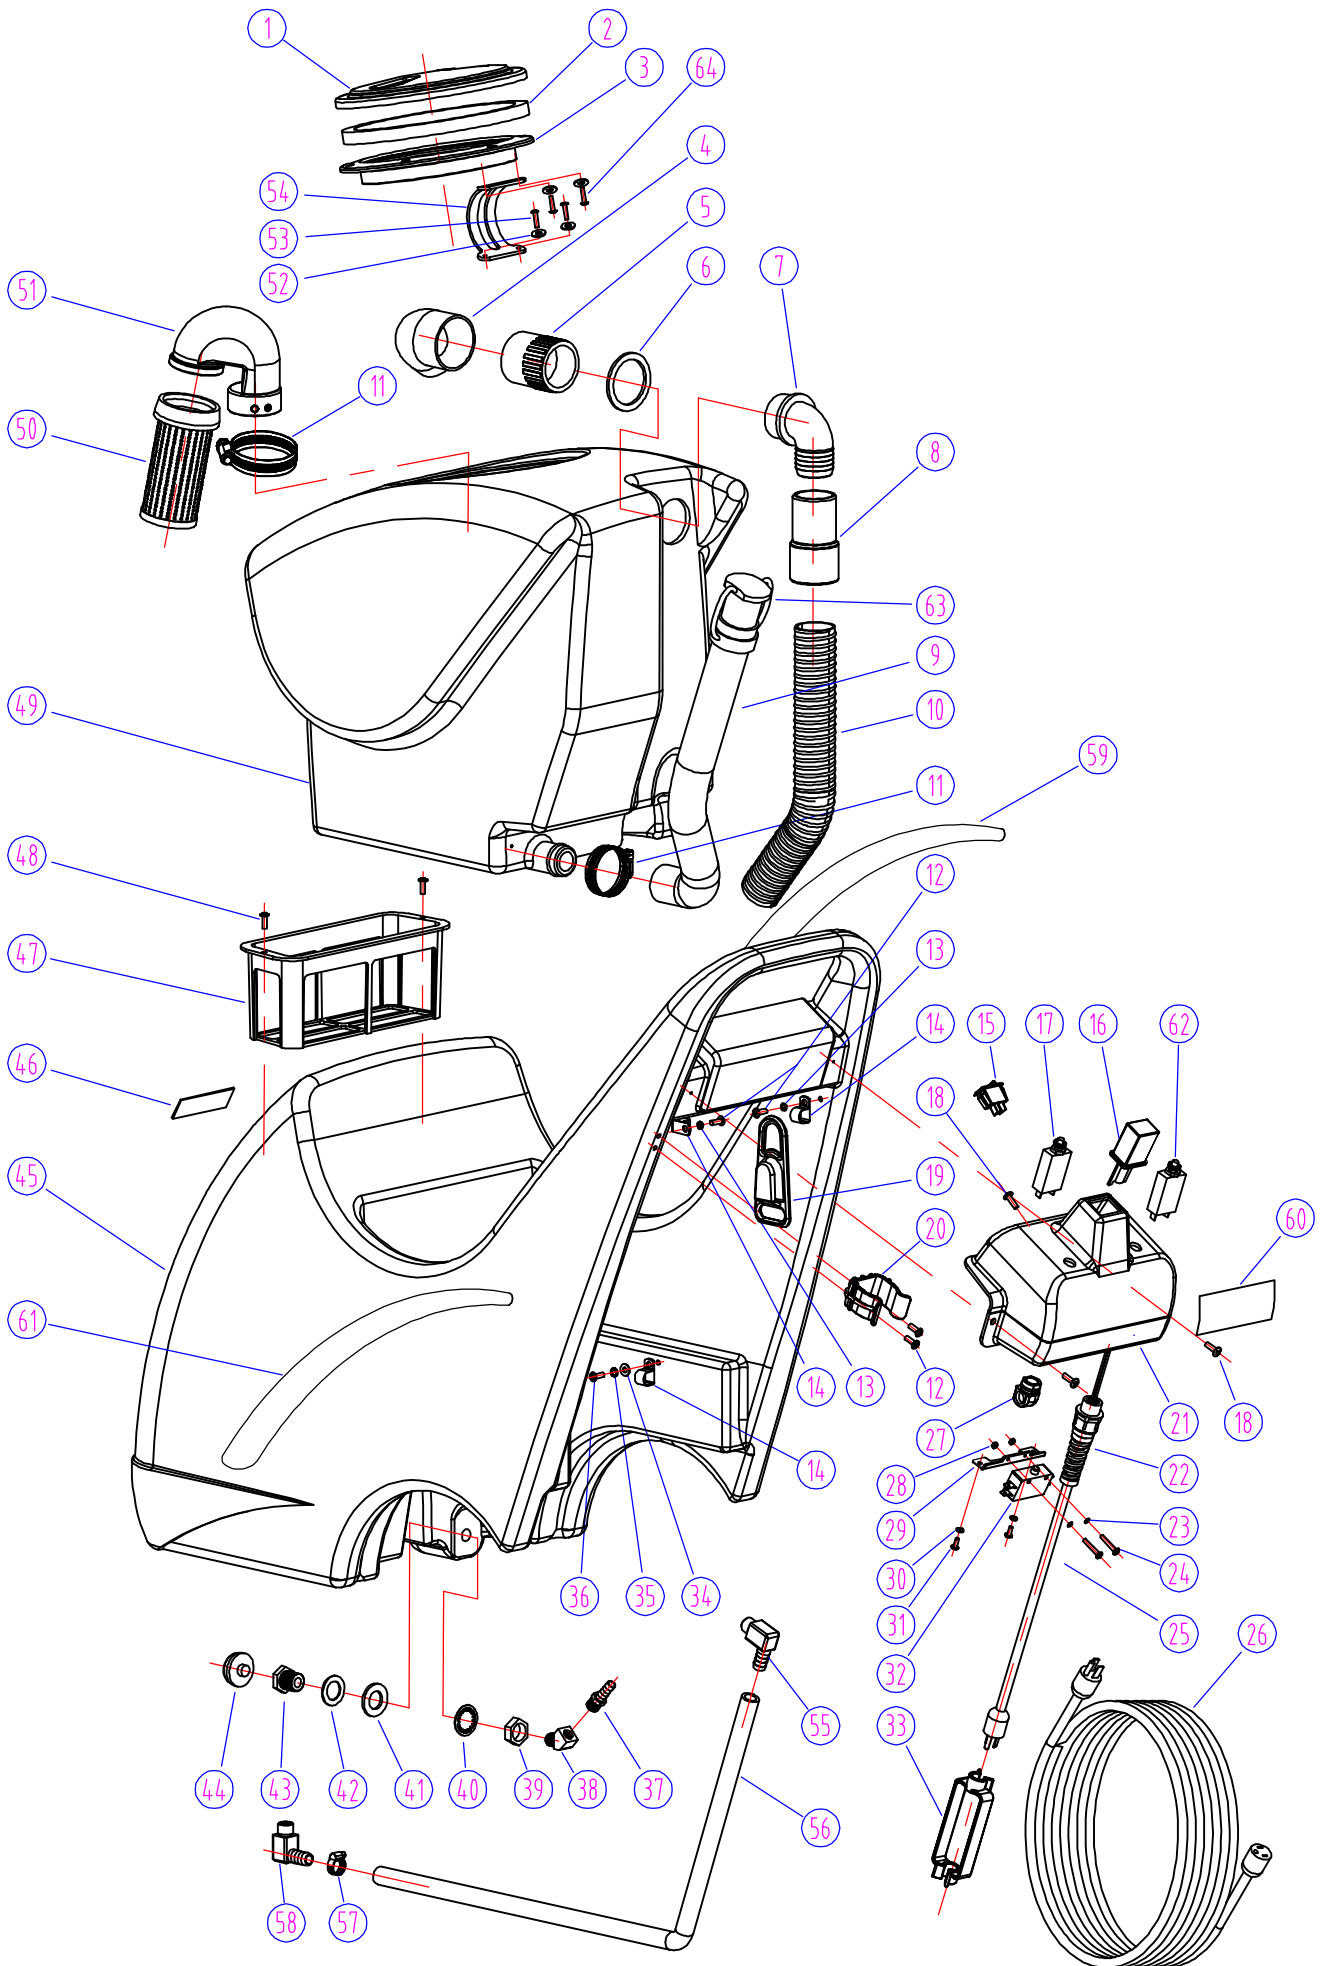

SL1610SE

SOLUTION & RECOVERY TANKS - SL1610SE - LIST PRICE

DIA NO	PART NUMBER	DESCRIPTION	NO REQ'D	LIST $ (ea)
1	VV96001S	CLEAR LID (SCREW IN STYLE)	1	$16.25
	VV67161	CLEAR LID (FRICTION FIT STYLE)	1	$11.88
2	VV60287A	"O" RING, CLEAR LID (SCREW IN STYLE)	1	$4.25
	VV67163	GASKET, CLEAR LID (FRICTION FIT STYLE)	1	$5.00
3	VV96002	SEAT, CLEAR LID (SCREW IN STYLE ONLY)	1	$13.00
4	VV67109	TUBE, ELBOW	1	$7.75
5	VV67301	COUPLER	1	$5.25
6	VV67302	GASKET, COUPLER	1	$2.63
7	VV67108	ELBOW	1	$8.00
8	VF81226	COUPLER, VACUUM HOSE	1	$5.88
9	VV67705	DRAIN HOSE	1	$14.63
10	VV67113-1	VACUUM HOSE	1	$13.38
11	VV10113	HOSE CLAMP, 2"	1	$2.63
12	VV20509	SCREW, M5 X 10, SST	4	$1.13
13	VV13601	WASHER, LOCK, SST, M5	2	$1.13
14	VV50712	CLAMP, CORD	3	$2.13
15	VV67503	SWITCH	1	$10.50
16	VV67509	BUTTON, SWITCH	1	$5.88
17	VV67504	CIRCUIT BREAKER, 2A	1	$14.50
18	VF14126	SCREW, HEX HEAD, M5 X 12	3	$1.13
19	GV40215	CORD WRAP	1	$7.75
20	VV67111	CLAMP, DRAIN HOSE	1	$3.13
21	VV67501	SWITCH HOUSING	1	$23.88
22	VF99008	STRAIN RELIEF	1	$4.75
23	VF13511	WASHER, TOOTH, M3	2	$1.13
24	VF14212	SCREW, M3 X 25	2	$1.13
25	VV67507	CORD	1	$13.25
26	VV67116	POWER CORD	2	$79.75
27	VV67505	BUSHING, CORD, 90°	1	$12.38
28	VV13652	NUT, LOCK, M3	2	$1.13
29	VV67508	BRACKET, SWITCH	1	$6.50
30	VV20291	WASHER, LOCK, M4	2	$1.13
31	VF13491	SCREW, M4 X 12	2	$1.13
32	VF44203	SWITCH ASSY	1	$23.50
33	VV67105	CONNECTOR	1	$6.00
34	GT13032	WASHER, PLAIN, M6 X M16 X 1.5	1	$1.13
35	VV13607	WASHER, LOCK, SST, M6	1	$1.13
36	GT13056	SCREW, PAN HEAD, M6 X 16	1	$1.13
37	VV80128	HOSE BARB	1	$6.25
38	VV80115	ELBOW, STREET, 45°	1	$7.25
39	VV80125A	NUT, COUPLING	1	$5.25
40	VV20667	WASHER, LOCK, INTERNAL TOOTH	1	$1.13
41	VV60509	GASKET, SOLUTION, INTAKE	1	$2.25
42	VV20276	WASHER, PLAIN	1	$2.25
43	VV80125	COUPLING	1	$14.50
44	VV10411	STRAINER, LINE	1	$10.88
45	VV67101	SOLUTION TANK	1	$342.00
46	VF47035A	LOGO	1	$5.50
47	VV67107	FILTER	1	$9.50
48	VA13471	SCREW, ST5 X 10	2	$1.13
49	VV67102	RECOVERY TANK	1	$170.50
50	VF81504	FLOAT SHUT-OFF	1	$17.50
51	VV67305	BEND	1	$14.00
52	VV13664	WASHER, PLAIN, M4 X 12 X 1	4	$1.13
53	VF13491	SCREW, SST, M4 X 12	2	$1.13