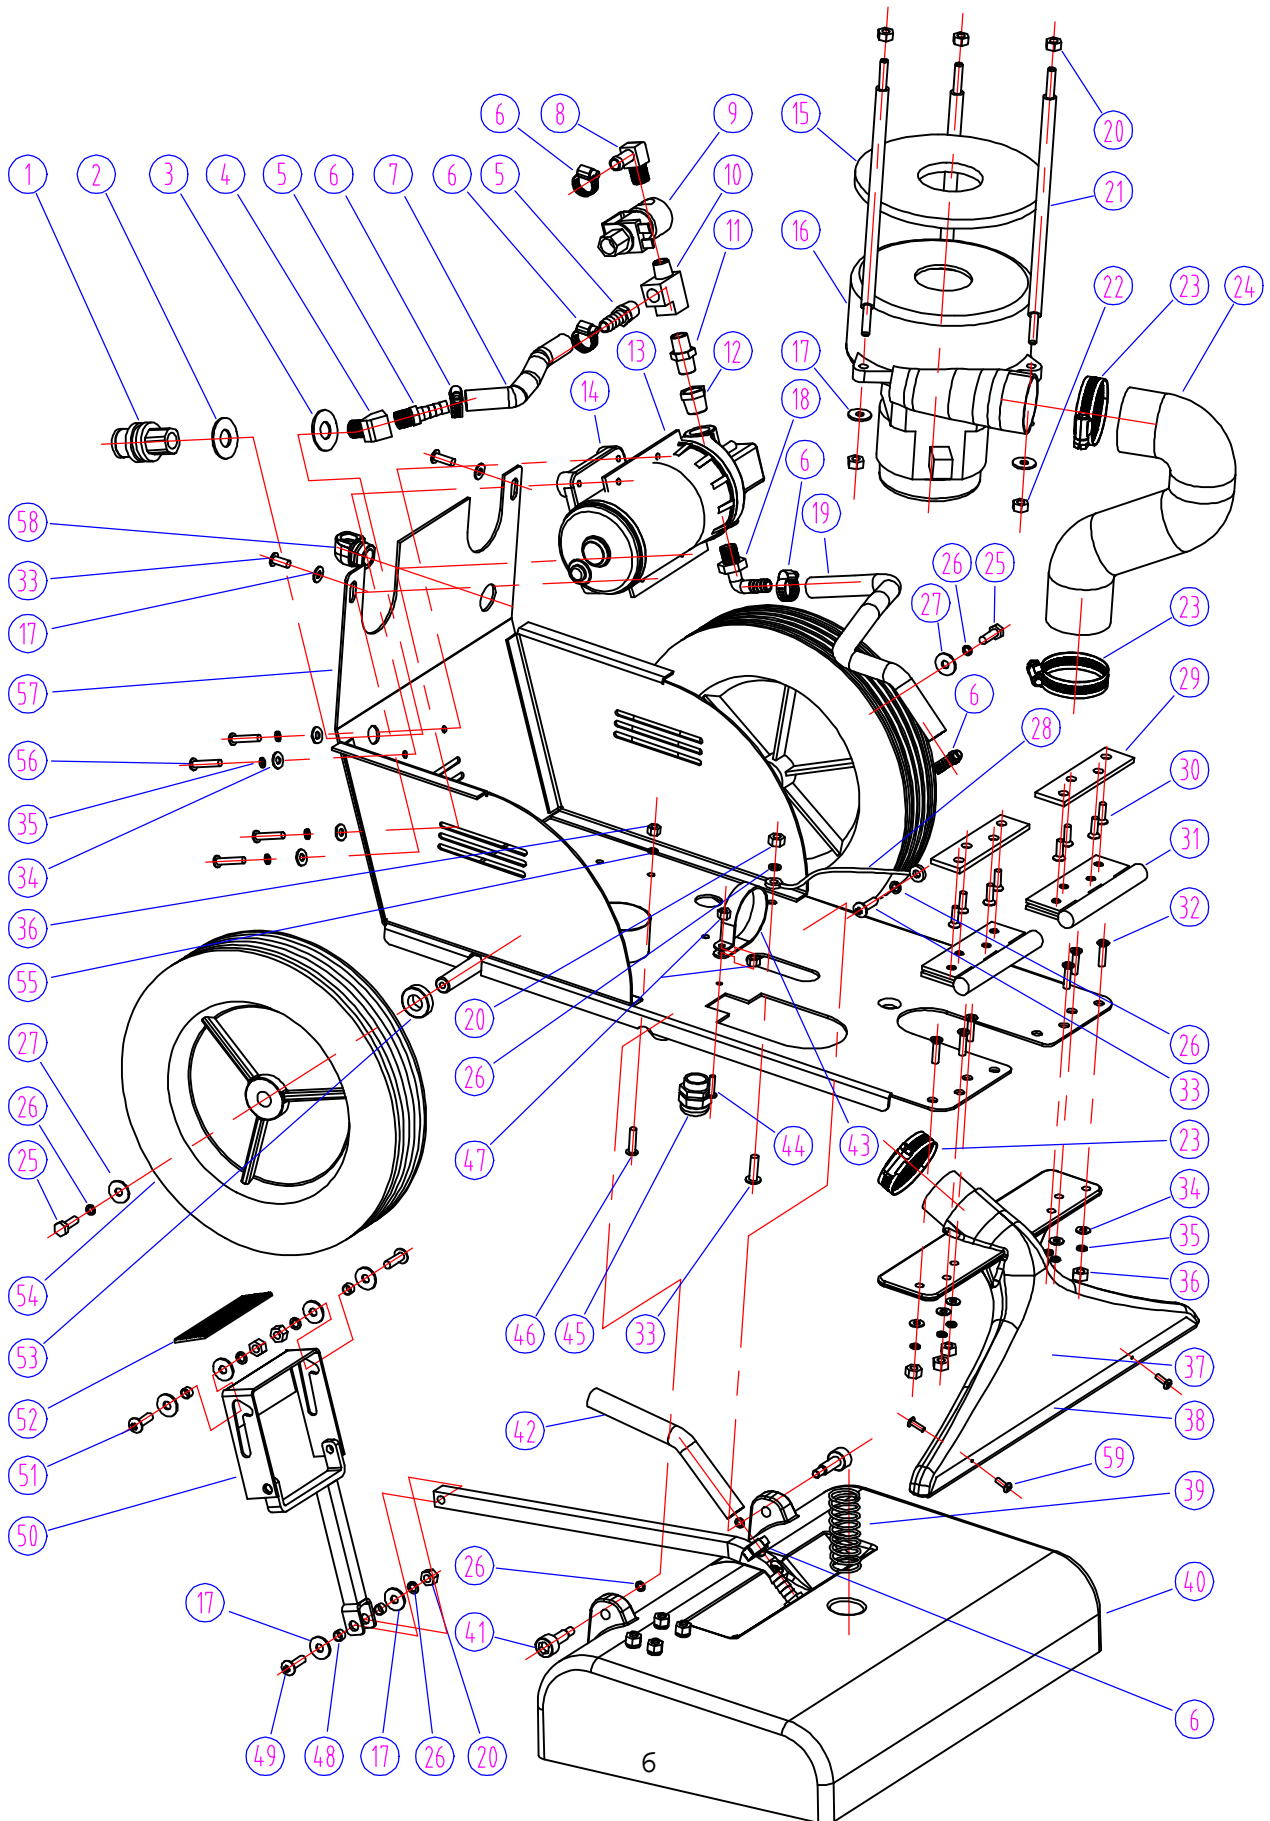

SL1610SE

PUMP, VACUUM, WHEEL ASSMELBIES - SLIDER 1610SE

DIA NO	PART NUMBER	DESCRIPTION	NO REQ'D	LIST $ (ea)
1	VV80208	COUPLER, QUICK CONNECT	1	$22.88
2	VV20274	WASHER, PLAIN, M13.5 X M32 X 1.5	1	$2.38
3	VV20274A	WASHER, PLAIN, M14 X M32 X 1.5	1	$1.25
4	VV80115	ELBOW, STREET, 45°	1	$7.25
5	VV80128	BARB, HOSE	2	$6.25
6	VV10114	CLAMP, HOSE, 3/8"	6	$2.25
7	VV67114	HOSE, HIGH PRESSURE	1	$8.13
8	VV67607	BARB, PUMP	1	$9.50
9	VV67604	SOLUTION SOLENOID, 110V/60HZ	1	$51.00
10	VV67606	CONNECTOR, THREE-WAY	1	$14.13
11	VV67603	CONNECTOR	1	$5.38
12	VV67602	BARB, PUMP	1	$5.38
13	VV67601	MOUNTING FRAME, PUMP	1	$5.25
14	VV67605	PUMP, 115V, 100PSI	1	$434.50
15	VF81503	GASKET, VAC MOTOR	1	$5.25
16	VV67154	VAC MOTOR, 3-STAGE, 120V	1	$286.00
17	GT13032	WASHER, SST, PLAIN, M6 X M16 X 1.5	13	$1.13
18	VV80210	BEND, NYLON, PUMP	1	$5.25
19	VV67117	HOSE, SOLUTION	1	$11.25
20	VF13521	NUT, SST, M6	8	$1.13
21	VF81508	STUD	3	$1.63
22	VF13502	NUT, LOCK, M6	3	$1.13
23	VV10113	CLAMP, HOSE, 2"	3	$2.63
24	VV67152	EXHAUST HOSE, M48	1	$8.00
25	VF13495	BOLT, M6 X 16, HEX	2	$1.13
26	VV13607	WASHER, LOCK, M6	12	$1.13
27	VF13551	WASHER, SST, PLAIN, M6 X M22 X 1.5	2	$1.25
28	VF81028	CABLE	1	$7.25
29	VV67104	SPACER	2	$4.38
30	VF13512	SCREW, FH, M5 X 15, SST	8	$1.13
31	VV60406S	HINGE, SST, 4"	2	$16.13
32	GT13058	SCREW, FH, SST, M5 X 22	6	$1.13
33	GT13056	SCREW, SST, PH, M6 X 16	4	$1.13
34	VF13474A	WASHER, SST, PLAIN, M5 X M15 X 1	10	$1.13
35	VV13601	WASHER, LOCK, M5	10	$1.13
36	VV13633	NUT, SST, M5	7	$1.13
37	VV67140	CARPET PICK-UP TOOL	1	$63.50
38	VV67142	PICK-UP SHOES, STAINLESS STEEL	2	$6.25
39	VV67407	SPRING	1	$3.88
40	VV67400	MOUNTING BASE ASSY, BRUSH	1	$580.50
41	VV67110	SHOULDER SCREW	2	$3.00
42	VV67115	HOSE, SPRAYING	1	$11.25
43	VV67120	CLAMP	1	$2.25
44	VA13473	SCREW, RHM, M4 X 16, SST	1	$1.13
45	VV67405	STRAINER	1	$5.25
46	VA13635	SCREW, RHM, M5 X 20, SST	1	$1.13
47	GT13014	NUT, NYLON, INSERT, M4	2	$1.13
48	VV67106	SPACER	4	$2.50
49	VA13478	SCREW, HEX HEAD, M6 X 35	1	$2.38
50	VV67103A	FOOT STEP	1	$7.25
51	VF14127	SCREW, RHM, M6 X 20, SST	4	$1.13
52	VV67121	ANTISKID PLATE	1	$7.25
53	VV60113S	WASHER, WHEEL	2	$1.13