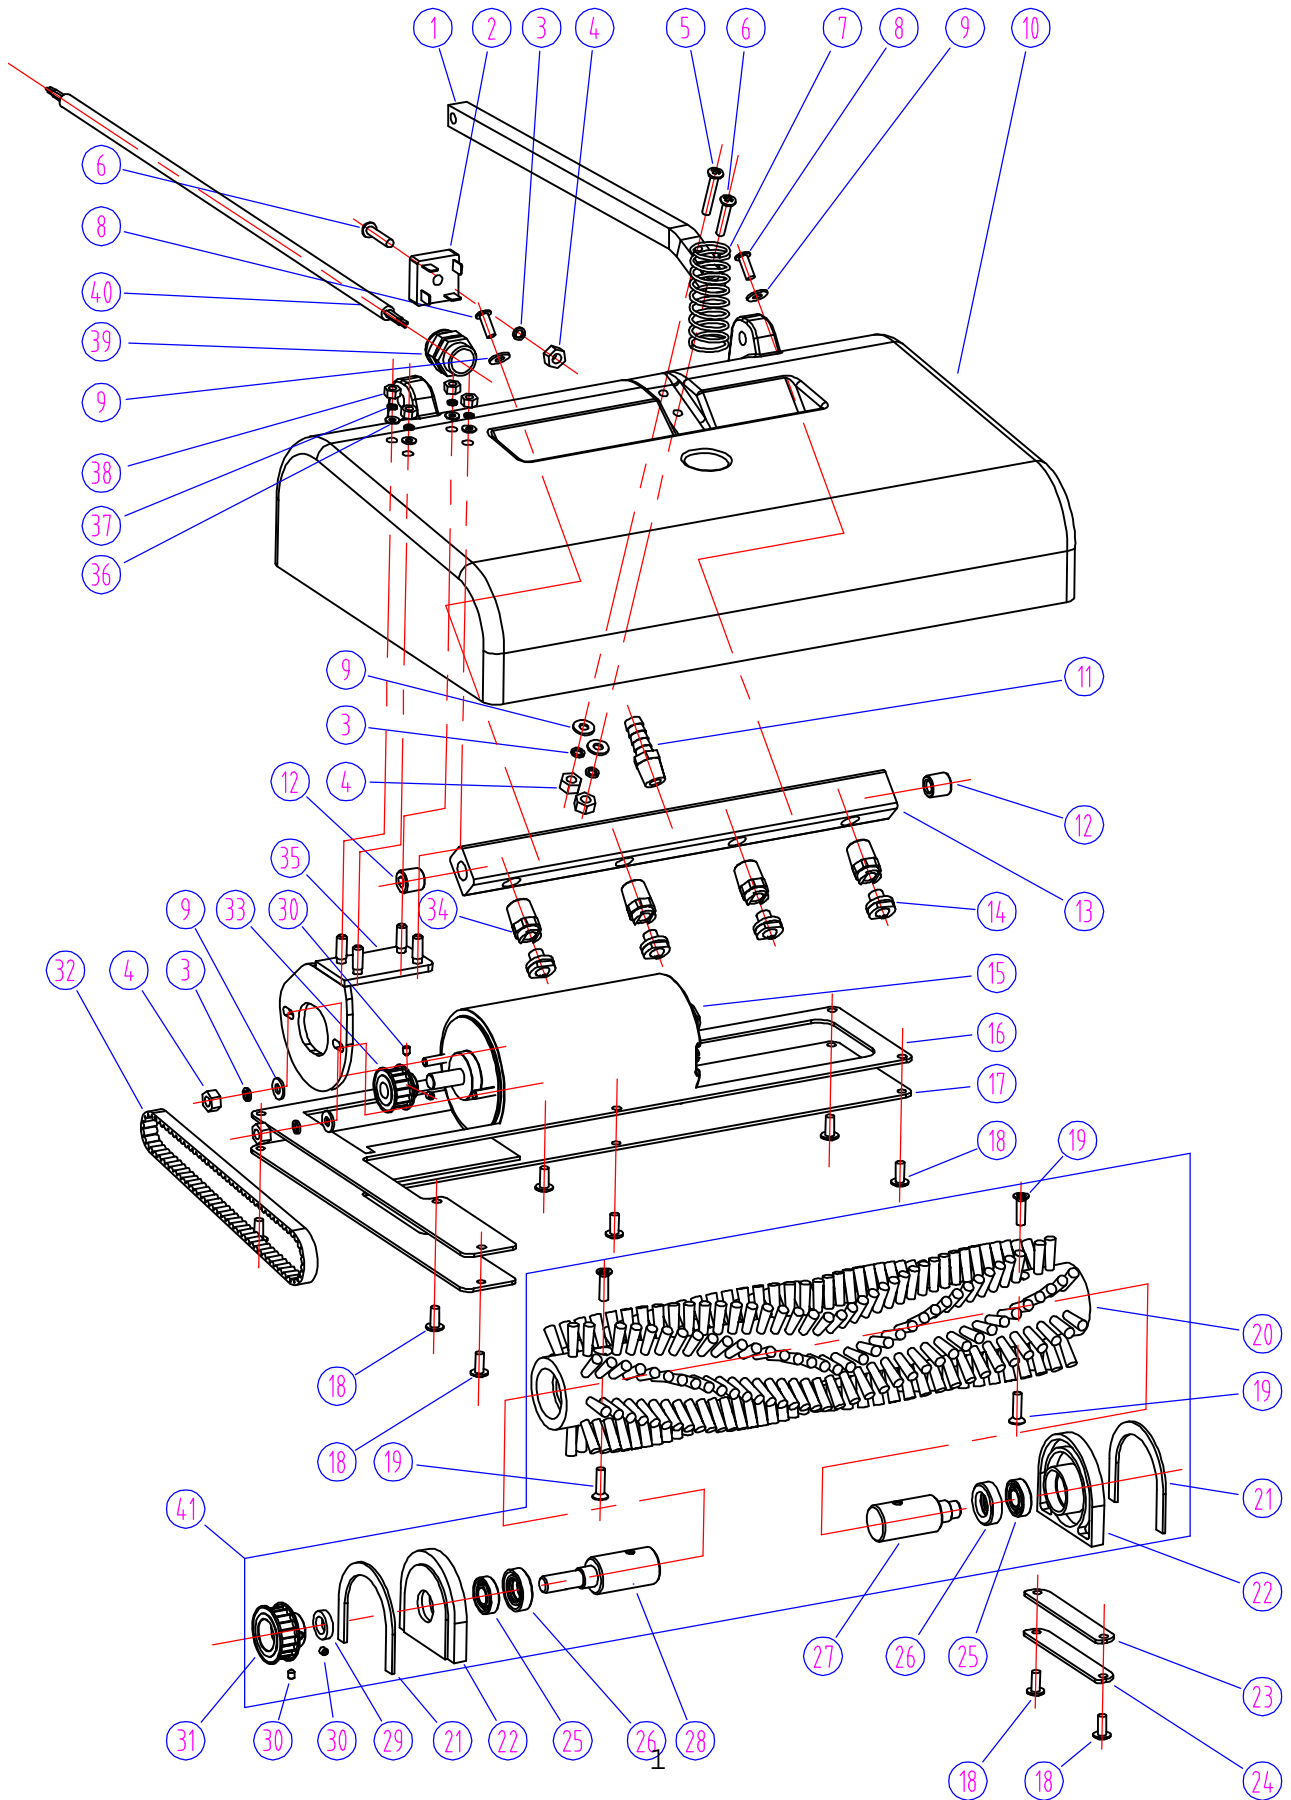

SL1610SE

BRUSH ASSEMBLY - SLIDER 1610SE

DIA NO	PART NUMBER	DESCRIPTION	NO REQ'D	LIST \$ (ea)
1	VV67403-2A	LIFT BAR	1	\$15.50
2	VF44204	RECTIFIER	1	\$28.38
3	VV13601	WASHER, LOCK, SST, M5	5	\$1.13
4	VV13633	NUT, SST, M5	5	\$1.13
5	VV13634	SCREW, SST, PH, M5 X 30	1	\$1.13
6	VA13475	SCREW, PH, SST, M5 X 25	2	\$1.13
7	VV67407	SPRING	1	\$3.88
8	VV20501	SCREW, PH, SST, M5 X 14	2	\$1.13
9	VV13662	WASHER, PLAIN, M5 X M12 X 1	6	\$1.13
10	VV67401	MOUTING BASE, BRUSH	1	\$45.50
11	VV80128	HOSE BARB	1	\$6.25
12	VV67423	INSERT, SPRAYER BODY	2	\$5.88
13	VV67421	SPRAYER BODY	1	\$17.63
14	VV67422	SPRAY TIP	4	\$14.63
15	VV67435	MOTOR, 110V	1	\$181.50
16	VV67433	GASKET	1	\$7.25
17	VV67431-1	BOTTOM PLATE	1	\$46.25
18	GT13054	SCREW, BH, M5 X 12, SST	10	\$1.13
19	VF13512A	SCREW, FH, SST, M5 X 18	4	\$1.13
20	VV67412	BRUSH	1	\$35.38
21	VV67417	GASKET	2	\$1.75
22	VV67414	FRAME, BRUSH	2	\$4.25
23	VV67404	PLATE	1	\$6.25
24	VV67406	GASKET	1	\$1.13
25	VF14024	BEARING	2	\$5.88
26	VF14023	SEAL	2	\$6.75
27	VV67411	SHAFT, BRUSH	1	\$10.00
28	VV67413	AXLE, PULLEY	1	\$10.00
29	VV67416	SPACER	1	\$1.63
30	GT13059	SCREW, HEX, SOCKET	4	\$1.13
31	VV67415	DRIVEN PULLEY	1	\$25.13
32	VV67402	BELT	1	\$13.38
33	VV67432	DRIVING PULLEY	1	\$22.75
34	VV67424	NOZZLE BODY	4	\$24.13
35	VV67436	MOUNTING BRACKET, MOTOR	1	\$12.75
36	GT13032	WASHER, SST, PLAIN, M6 X M16 X 1.5	4	\$1.13
37	VV13607	WASHER, LOCK, M6	4	\$1.13
38	VF13521	NUT, SST, M6	4	\$1.13
39	VV67405	STRAIN RELIEF	1	\$5.25
40	VV67408	POWER CORD	1	\$7.25
41	VV67410	BRUSH ASSEMBLY	1	\$103.88

54	VV67162	RUBBER HINGE	1		\$4.75
55	VF81403	ELBOW, 90 DEGREE, BRASS	1		\$13.63
56	VV67708	TUBING	1		\$14.13
57	VF82090	CLAMP (16-20)	1		\$2.63
58	VV67711	ELBOW, 90 DEGREE, BRASS	1		\$13.63
59	VV67118	LABEL, RIGHT	1		\$19.63
60	VF80331	DECAL, WARNING	1		\$5.25
61	VV67119	LABEL, LEFT	1		\$19.63
62	VF99010C	CIRCUIT BREAKER, 17A	1		\$10.88
63	VA20104A	PLUG, DRAIN HOSE	1		\$6.25
64	VA13477	SCREW, M4 X 12, SST	2		\$1.13