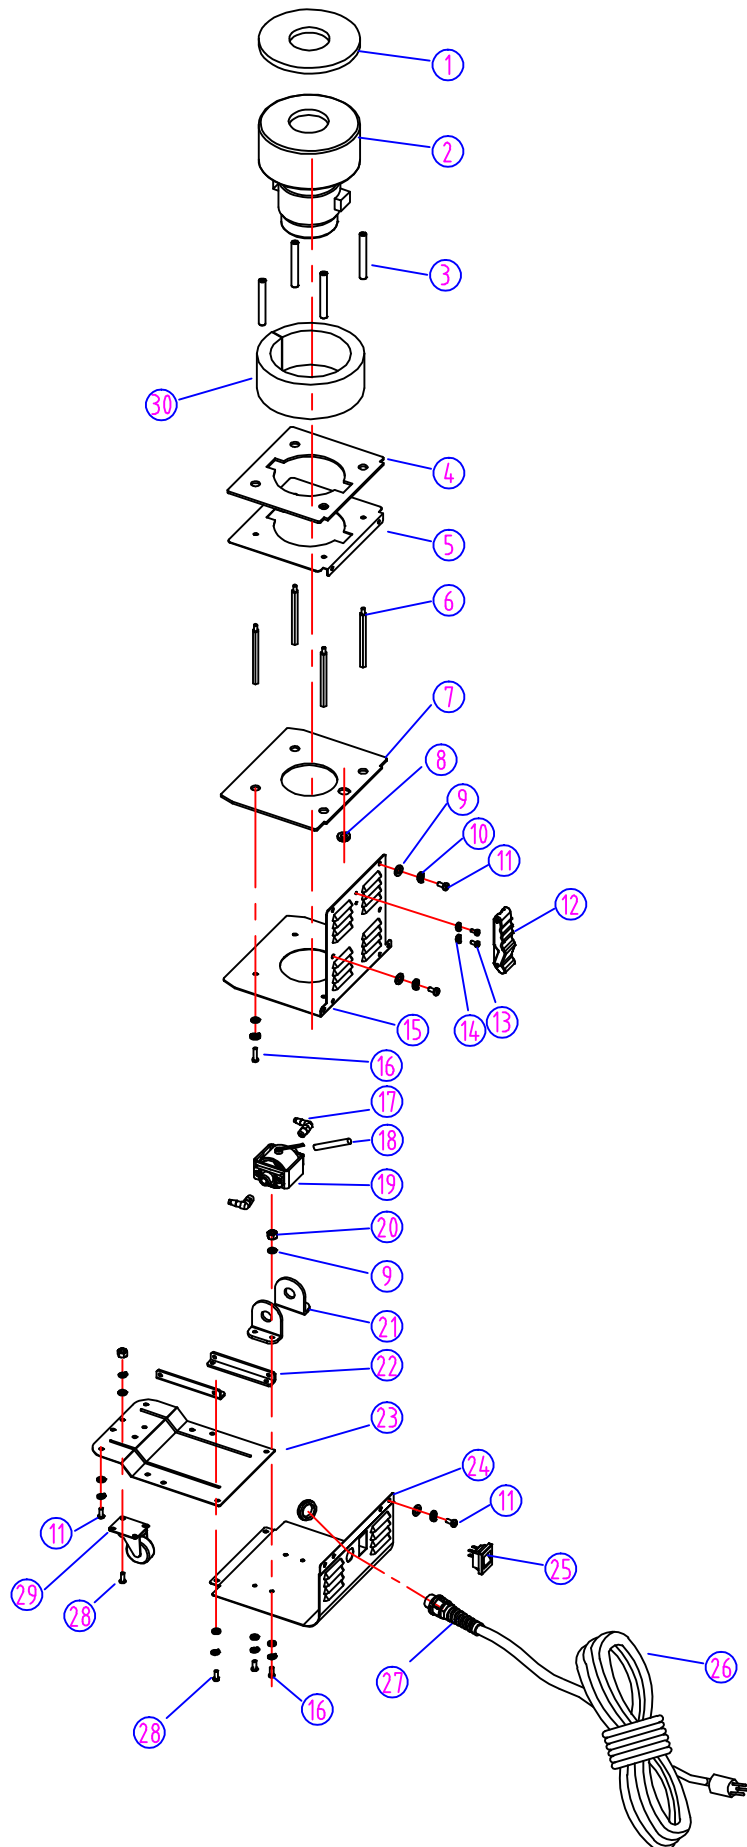

HAND TOOL ASSEMBLY - WOLF 130

DIA NO.	PART NUMBER	DESCRIPTION	NO. REQ'D		LIST \$ (ea)
1	VV68151	HAND TOOL ASSEMBLY	1		\$41.00
2	VV68148	SOLUTION HOSE	1		\$8.25
3	RD20652	CABLE TIE	8		\$1.38
4	RD11177	CLAMP, HOSE	2		\$3.75
5	RD80784	COUPLER, MALE END	1		\$10.00
6	RD60388	HOSE END	2		\$4.75
7	VV68147	VACUUM HOSE	1		\$10.50

PARTS LIST

VACUUM & PUMP ASSEMBLIES - WOLF 130

DIA NO.	PART NUMBER	DESCRIPTION	NO. REQ'D	LIST \$ (ea)
1	VV68112	GASKET, VAC MOTOR, 5.75"	1	\$5.00
2	ZD49000A	VACUUM MOTOR, 110V	1	\$211.75
3	VV68116	SPACER, VAC MOTOR	4	\$2.50
4	VV68110	GASKET, VAC MOTOR	1	\$5.00
5	VV68109	MOUNTING PLATE, VAC MOTOR	1	\$7.00
6	VV68117	SPACER, VAC PLATFORM	4	\$2.50
7	VV68120	GASKET, BAFFLE	1	\$6.00
8	YQ60504	RING	1	\$1.13
9	VV13662	WASHER, PLAIN, M5	32	\$1.13
10	VV13601	WASHER, LOCK, M5	28	\$1.13
11	VF14214	SCREW, PH, M5 X 8	12	\$1.13
12	VF83109	CATCH	1	\$10.50
13	VF13665	SCREW, PH, M4 X 6	2	\$1.13
14	VV20291	WASHER, LOCK, M4	2	\$1.13
15	VV68107	BAFFLE & REAR PANEL	1	\$17.38
16	VV20501	SCREW, PH, M5 X 14	8	\$1.13
17	RD60128	BARB, HOSE	2	\$9.25
18	RD50258	DIODE ASSEMBLY	1	\$5.88
19	RD50264	PUMP, 110V	1	\$91.38
20	VV13633	NUT, M5	8	\$1.13
21	VV68126	BRACKET, PUMP MOUNTING	2	\$6.25
22	VV68108-2	CONNECTOR	2	\$3.38
23	VV68108-1	BOTTOM MOUNT PLATE	1	\$21.38
24	VV68106	MOUNTING PLATE, SWITCH ASSEMBLY	1	\$17.38
25	VA91346	SWITCH ASSEMBLY	1	\$9.75
26	VV30183	POWER CORD	1	\$24.75
27	VF99008B	CORD STRAIN RELIEF	1	\$5.00
28	VV20509	SCREW, PH, M5 X 10	8	\$1.13
29	VV68123	CASTER, 1.5"	1	\$6.00
30	VV68183	SPONGE	1	\$4.00