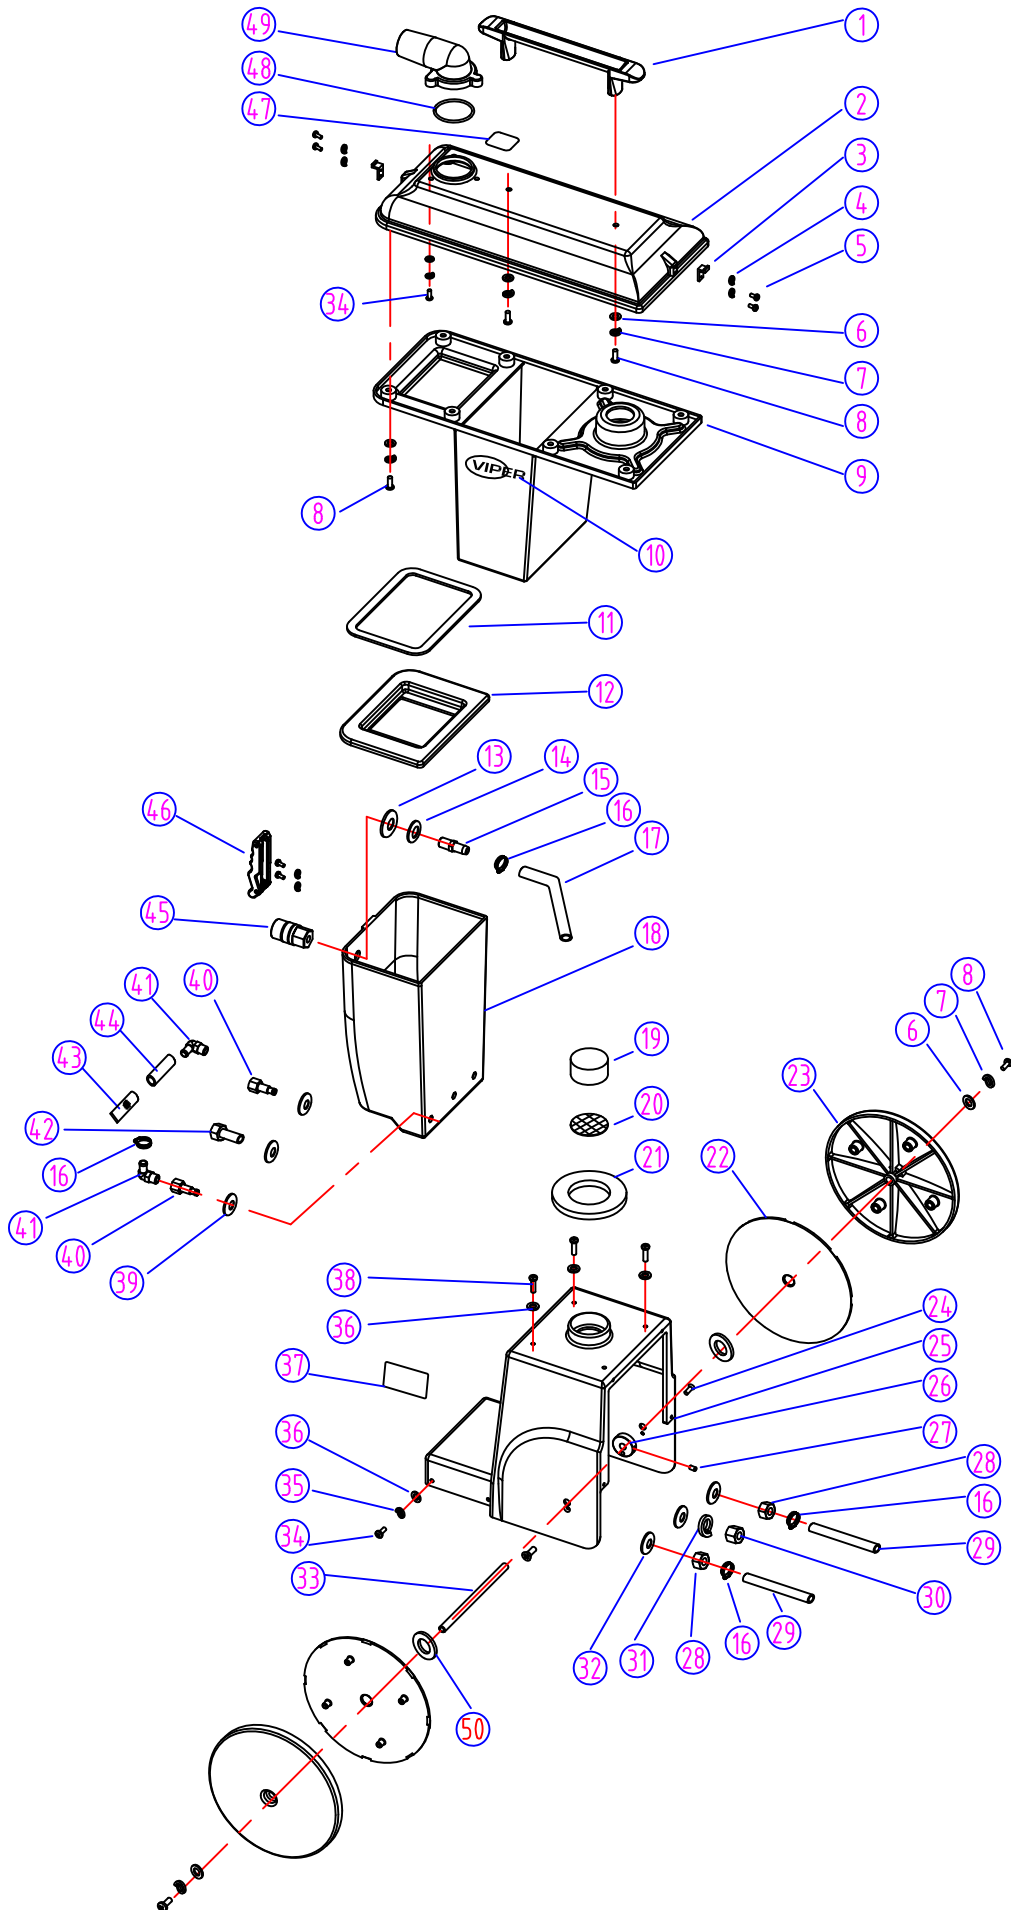

HAND TOOL ASSEMBLY - WOLF 130

DIA NO.	PART NUMBER	DESCRIPTION	NO. REQ'D		LIST \$ (ea)
1	VV68151	HAND TOOL ASSEMBLY	1		\$41.00
2	VV68148	SOLUTION HOSE	1		\$8.25
3	RD20652	CABLE TIE	8		\$1.38
4	RD11177	CLAMP, HOSE	2		\$3.75
5	RD80784	COUPLER, MALE END	1		\$10.00
6	RD60388	HOSE END	2		\$4.75
7	VV68147	VACUUM HOSE	1		\$10.50

PARTS LIST

VACUUM & PUMP ASSEMBLIES - WOLF 130

DIA NO.	PART NUMBER	DESCRIPTION	NO. REQ'D	LIST \$ (ea)
1	VV68112	GASKET, VAC MOTOR, 5.75"	1	\$5.00
2	ZD49000A	VACUUM MOTOR, 110V	1	\$211.75
3	VV68116	SPACER, VAC MOTOR	4	\$2.50
4	VV68110	GASKET, VAC MOTOR	1	\$5.00
5	VV68109	MOUNTING PLATE, VAC MOTOR	1	\$7.00
6	VV68117	SPACER, VAC PLATFORM	4	\$2.50
7	VV68120	GASKET, BAFFLE	1	\$6.00
8	YQ60504	RING	1	\$1.13
9	VV13662	WASHER, PLAIN, M5	32	\$1.13
10	VV13601	WASHER, LOCK, M5	28	\$1.13
11	VF14214	SCREW, PH, M5 X 8	12	\$1.13
12	VF83109	CATCH	1	\$10.50
13	VF13665	SCREW, PH, M4 X 6	2	\$1.13
14	VV20291	WASHER, LOCK, M4	2	\$1.13
15	VV68107	BAFFLE & REAR PANEL	1	\$17.38
16	VV20501	SCREW, PH, M5 X 14	8	\$1.13
17	RD60128	BARB, HOSE	2	\$9.25
18	RD50258	DIODE ASSEMBLY	1	\$5.88
19	RD50264	PUMP, 110V	1	\$91.38
20	VV13633	NUT, M5	8	\$1.13
21	VV68126	BRACKET, PUMP MOUNTING	2	\$6.25
22	VV68108-2	CONNECTOR	2	\$3.38
23	VV68108-1	BOTTOM MOUNT PLATE	1	\$21.38
24	VV68106	MOUNTING PLATE, SWITCH ASSEMBLY	1	\$17.38
25	VA91346	SWITCH ASSEMBLY	1	\$9.75
26	VV30183	POWER CORD	1	\$24.75
27	VF99008B	CORD STRAIN RELIEF	1	\$5.00
28	VV20509	SCREW, PH, M5 X 10	8	\$1.13
29	VV68123	CASTER, 1.5"	1	\$6.00
30	VV68183	SPONGE	1	\$4.00