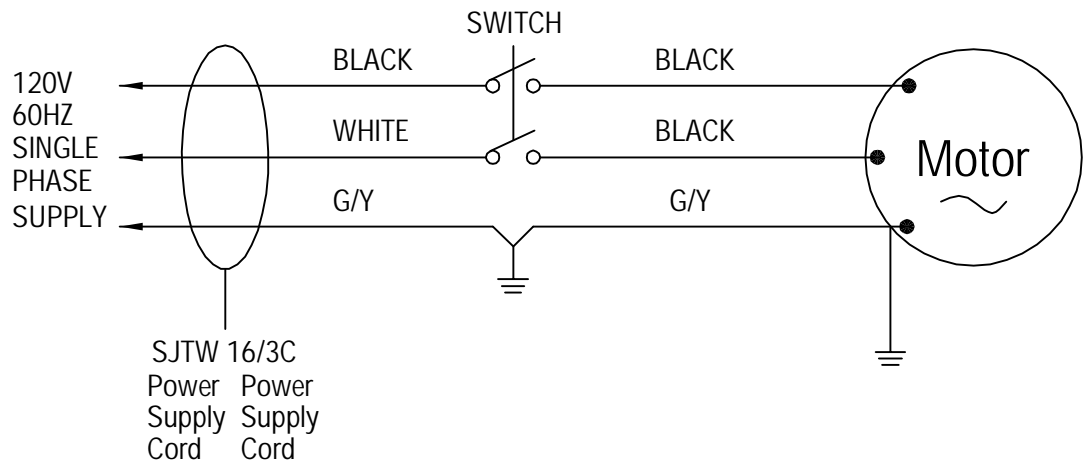

Wiring Diagram

MB53CV

ACCESSORIES - TP09WD - LIST PRICE

DIA NO	PART NUMBER	DESCRIPTION	NO REQ'D	LIST \$ (ea)
4	GV0030N	WET PICK-UP TOOL	1	\$24.00
8	VA20207-2	ADAPTER	1	\$7.25
9	VA20207-3	CLAMP, ADAPTOR	1	\$2.13
10	VA20208-8	SQUEEGEE BLADE	2	\$8.38
5	VA20807	UPHOLSTERY TOOL	1	\$8.63
7	VA20808	DUSTING TOOL	1	\$8.63
6	VA20809	CREVICE TOOL	1	\$5.75
3	VA61500	COMBINATION TOOL	1	\$25.38
2	VA20248	TUBE, CHROME	2	\$23.38
1	VA61600	HOSE, VACUUM ASSEMBLY	1	\$28.50

MB53CV

MACHINE ASSEMBLY - MB53CV

DIA NO	PART NUMBER	DESCRIPTION	NO REQ'D	LIST \$ (ea)
1	VA60115	LOGO	1	\$3.00
2	VA60103	HANDLE	1	\$7.75
3	VA60102	HOUSING, VACUUM HEAD	1	\$32.50
4	VA60107	PIN	1	\$1.13
5	VA60118	SWITCH	1	\$8.63
6	VA60105	CATCH	1	\$3.63
7	VA60106	CATCH, BASEMENT	1	\$2.63
8	VF14116	SCREW, SELF-TAPPING, M4 X 16	8	\$1.13
9	VA60114	SCREEN, HOUSING, VACUUM HEAD	1	\$10.50
10	VA61104	MOUNTING COVER, MOTOR	1	\$8.75
11	VA61105	TOP GASKET, MOTOR	1	\$4.75
12	VA41038	VACUUM MOTOR, 110V	1	\$187.00
13	VA61103	BOTTOM GASKET, MOTOR	1	\$5.25
14	VA61108	SCREEN, MOUNTING BASE	1	\$8.00
15	VA61101	MOUNTING BASE, MOTOR	1	\$21.75
16	VA61106	SEAL	1	\$6.50
17	VA61201	FILTER FRAME	1	\$13.00
18	VA61202	FILTER	1	\$11.88
19	VA61301	TANK	1	\$35.38
20	VA61302	GASKET, INTAKE	1	\$2.38
21	VA61303	INTAKE	1	\$5.25
22	VA61304	MOUNTING BASE, TANK	1	\$30.63
23	VA60303	CASTER, M50	2	\$9.75
24	GT13004	SCREW, SELF-TAPPING, M5 X 20	2	\$1.13
25	GV10010	AXLE	2	\$2.38
26	GT10011	WHEEL	2	\$6.25
27	VA60302	HOLDER, COMBINATION TOOL	1	\$6.25
28	VA13482	WASHER, PLAIN, M5 X M11 X 11	4	\$1.13
29	VF14117	SCREW, SELF-TAPPING, M5 X 16	8	\$1.13
30	VA60108	VALVE, BYPASS	1	\$2.38
31	VA61107	FILTER, MOTOR	1	\$2.75
32	VA65002	POWER CABLE	1	\$63.25
33	VA41019	GROMMET	1	\$3.75
34	VA21518	CLAMP BLOCK, POWER CABLE	1	\$2.25
35	GT13047	SCREW, SELF-TAPPING, M3 X 16	2	\$1.13
36	VA60109	SPRING	1	\$2.50
37	VA61109	SCREEN, MOUNTING COVER	4	\$1.63