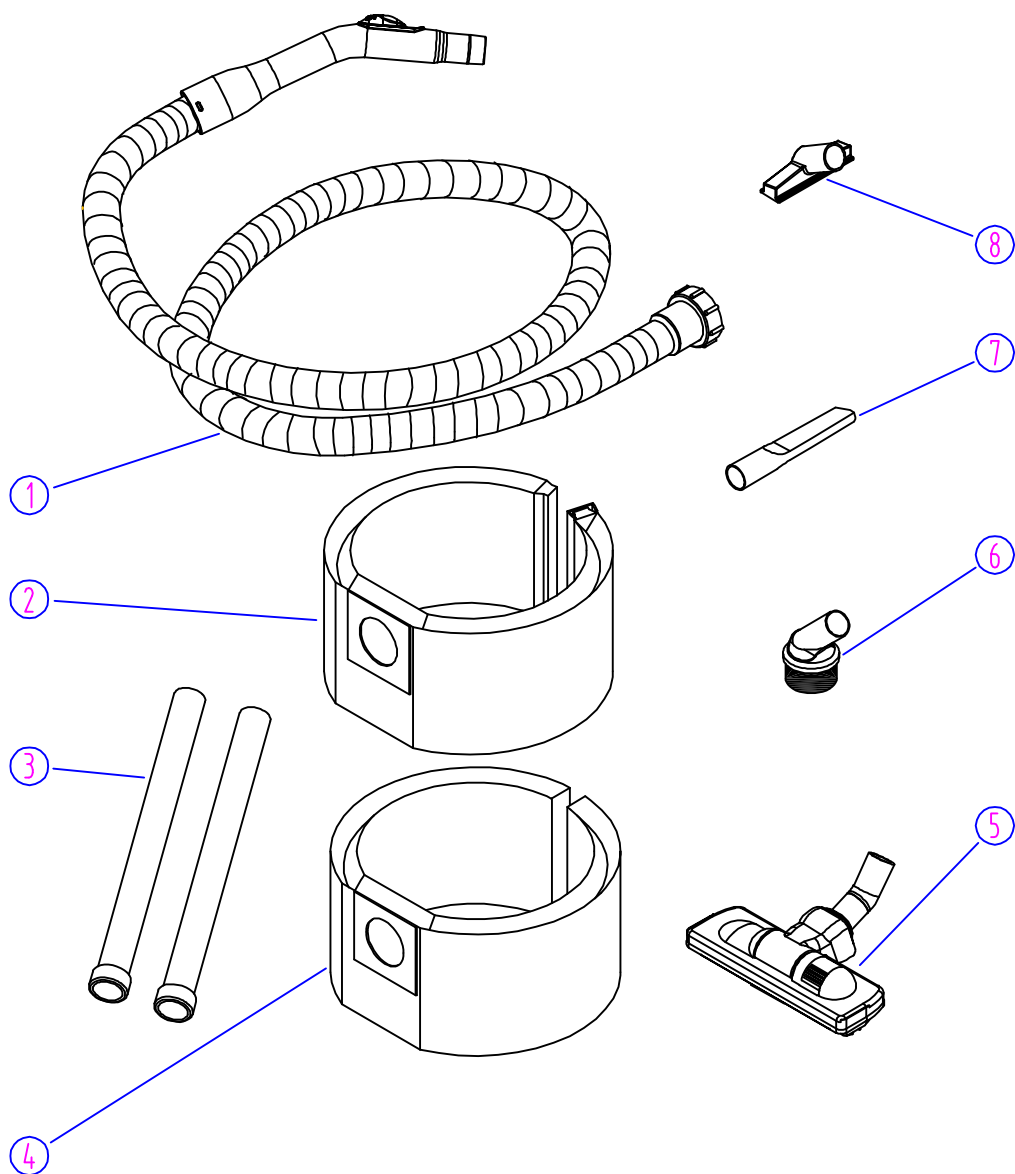

Wiring Diagram

MB53CV

ACCESSORIES - TP09WD - LIST PRICE

DIA NO	PART NUMBER	DESCRIPTION	NO REQ'D	LIST \$ (ea)
4	GV0030N	WET PICK-UP TOOL	1	\$24.00
8	VA20207-2	ADAPTER	1	\$7.25
9	VA20207-3	CLAMP, ADAPTOR	1	\$2.13
10	VA20208-8	SQUEEGEE BLADE	2	\$8.38
5	VA20807	UPHOLSTERY TOOL	1	\$8.63
7	VA20808	DUSTING TOOL	1	\$8.63
6	VA20809	CREVICE TOOL	1	\$5.75
3	VA61500	COMBINATION TOOL	1	\$25.38
2	VA20248	TUBE, CHROME	2	\$23.38
1	VA61600	HOSE, VACUUM ASSEMBLY	1	\$28.50

MB53CV

MACHINE ASSEMBLY - MB53CV

DIA NO	PART NUMBER	DESCRIPTION	NO REQ'D	LIST \$ (ea)
1	VA60115	LOGO	1	\$3.00
2	VA60103	HANDLE	1	\$7.75
3	VA60102	HOUSING, VACUUM HEAD	1	\$32.50
4	VA60107	PIN	1	\$1.13
5	VA60118	SWITCH	1	\$8.63
6	VA60105	CATCH	1	\$3.63
7	VA60106	CATCH, BASEMENT	1	\$2.63
8	VF14116	SCREW, SELF-TAPPING, M4 X 16	8	\$1.13
9	VA60114	SCREEN, HOUSING, VACUUM HEAD	1	\$10.50
10	VA61104	MOUNTING COVER, MOTOR	1	\$8.75
11	VA61105	TOP GASKET, MOTOR	1	\$4.75
12	VA41038	VACUUM MOTOR, 110V	1	\$187.00
13	VA61103	BOTTOM GASKET, MOTOR	1	\$5.25
14	VA61108	SCREEN, MOUNTING BASE	1	\$8.00
15	VA61101	MOUNTING BASE, MOTOR	1	\$21.75
16	VA61106	SEAL	1	\$6.50
17	VA61201	FILTER FRAME	1	\$13.00
18	VA61202	FILTER	1	\$11.88
19	VA61301	TANK	1	\$35.38
20	VA61302	GASKET, INTAKE	1	\$2.38
21	VA61303	INTAKE	1	\$5.25
22	VA61304	MOUNTING BASE, TANK	1	\$30.63
23	VA60303	CASTER, M50	2	\$9.75
24	GT13004	SCREW, SELF-TAPPING, M5 X 20	2	\$1.13
25	GV10010	AXLE	2	\$2.38
26	GT10011	WHEEL	2	\$6.25
27	VA60302	HOLDER, COMBINATION TOOL	1	\$6.25
28	VA13482	WASHER, PLAIN, M5 X M11 X 11	4	\$1.13
29	VF14117	SCREW, SELF-TAPPING, M5 X 16	8	\$1.13
30	VA60108	VALVE, BYPASS	1	\$2.38
31	VA61107	FILTER, MOTOR	1	\$2.75
32	VA65002	POWER CABLE	1	\$63.25
33	VA41019	GROMMET	1	\$3.75
34	VA21518	CLAMP BLOCK, POWER CABLE	1	\$2.25
35	GT13047	SCREW, SELF-TAPPING, M3 X 16	2	\$1.13
36	VA60109	SPRING	1	\$2.50
37	VA61109	SCREEN, MOUNTING COVER	4	\$1.63