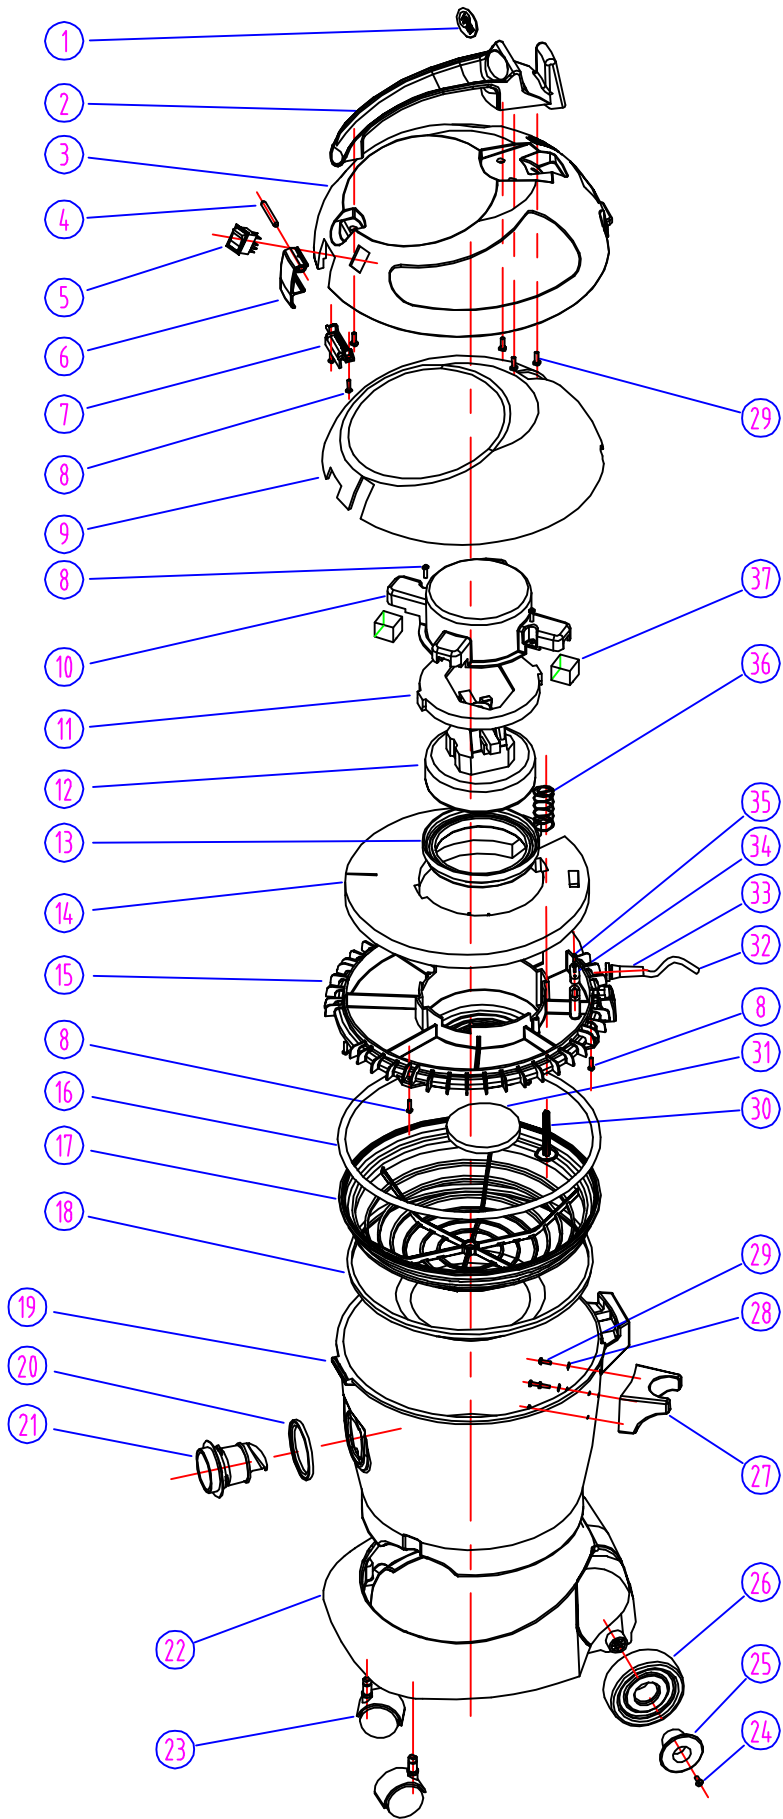

Wiring Diagram

MB53CV

ACCESSORIES - TP09WD - LIST PRICE

DIA NO	PART NUMBER	DESCRIPTION	NO REQ'D	LIST \$ (ea)
4	GV0030N	WET PICK-UP TOOL	1	\$24.00
8	VA20207-2	ADAPTER	1	\$7.25
9	VA20207-3	CLAMP, ADAPTOR	1	\$2.13
10	VA20208-8	SQUEEGEE BLADE	2	\$8.38
5	VA20807	UPHOLSTERY TOOL	1	\$8.63
7	VA20808	DUSTING TOOL	1	\$8.63
6	VA20809	CREVICE TOOL	1	\$5.75
3	VA61500	COMBINATION TOOL	1	\$25.38
2	VA20248	TUBE, CHROME	2	\$23.38
1	VA61600	HOSE, VACUUM ASSEMBLY	1	\$28.50

MB53CV

MACHINE ASSEMBLY - MB53CV

DIA NO	PART NUMBER	DESCRIPTION	NO REQ'D	LIST \$ (ea)
1	VA60115	LOGO	1	\$3.00
2	VA60103	HANDLE	1	\$7.75
3	VA60102	HOUSING, VACUUM HEAD	1	\$32.50
4	VA60107	PIN	1	\$1.13
5	VA60118	SWITCH	1	\$8.63
6	VA60105	CATCH	1	\$3.63
7	VA60106	CATCH, BASEMENT	1	\$2.63
8	VF14116	SCREW, SELF-TAPPING, M4 X 16	8	\$1.13
9	VA60114	SCREEN, HOUSING, VACUUM HEAD	1	\$10.50
10	VA61104	MOUNTING COVER, MOTOR	1	\$8.75
11	VA61105	TOP GASKET, MOTOR	1	\$4.75
12	VA41038	VACUUM MOTOR, 110V	1	\$187.00
13	VA61103	BOTTOM GASKET, MOTOR	1	\$5.25
14	VA61108	SCREEN, MOUNTING BASE	1	\$8.00
15	VA61101	MOUNTING BASE, MOTOR	1	\$21.75
16	VA61106	SEAL	1	\$6.50
17	VA61201	FILTER FRAME	1	\$13.00
18	VA61202	FILTER	1	\$11.88
19	VA61301	TANK	1	\$35.38
20	VA61302	GASKET, INTAKE	1	\$2.38
21	VA61303	INTAKE	1	\$5.25
22	VA61304	MOUNTING BASE, TANK	1	\$30.63
23	VA60303	CASTER, M50	2	\$9.75
24	GT13004	SCREW, SELF-TAPPING, M5 X 20	2	\$1.13
25	GV10010	AXLE	2	\$2.38
26	GT10011	WHEEL	2	\$6.25
27	VA60302	HOLDER, COMBINATION TOOL	1	\$6.25
28	VA13482	WASHER, PLAIN, M5 X M11 X 11	4	\$1.13
29	VF14117	SCREW, SELF-TAPPING, M5 X 16	8	\$1.13
30	VA60108	VALVE, BYPASS	1	\$2.38
31	VA61107	FILTER, MOTOR	1	\$2.75
32	VA65002	POWER CABLE	1	\$63.25
33	VA41019	GROMMET	1	\$3.75
34	VA21518	CLAMP BLOCK, POWER CABLE	1	\$2.25
35	GT13047	SCREW, SELF-TAPPING, M3 X 16	2	\$1.13
36	VA60109	SPRING	1	\$2.50
37	VA61109	SCREEN, MOUNTING COVER	4	\$1.63