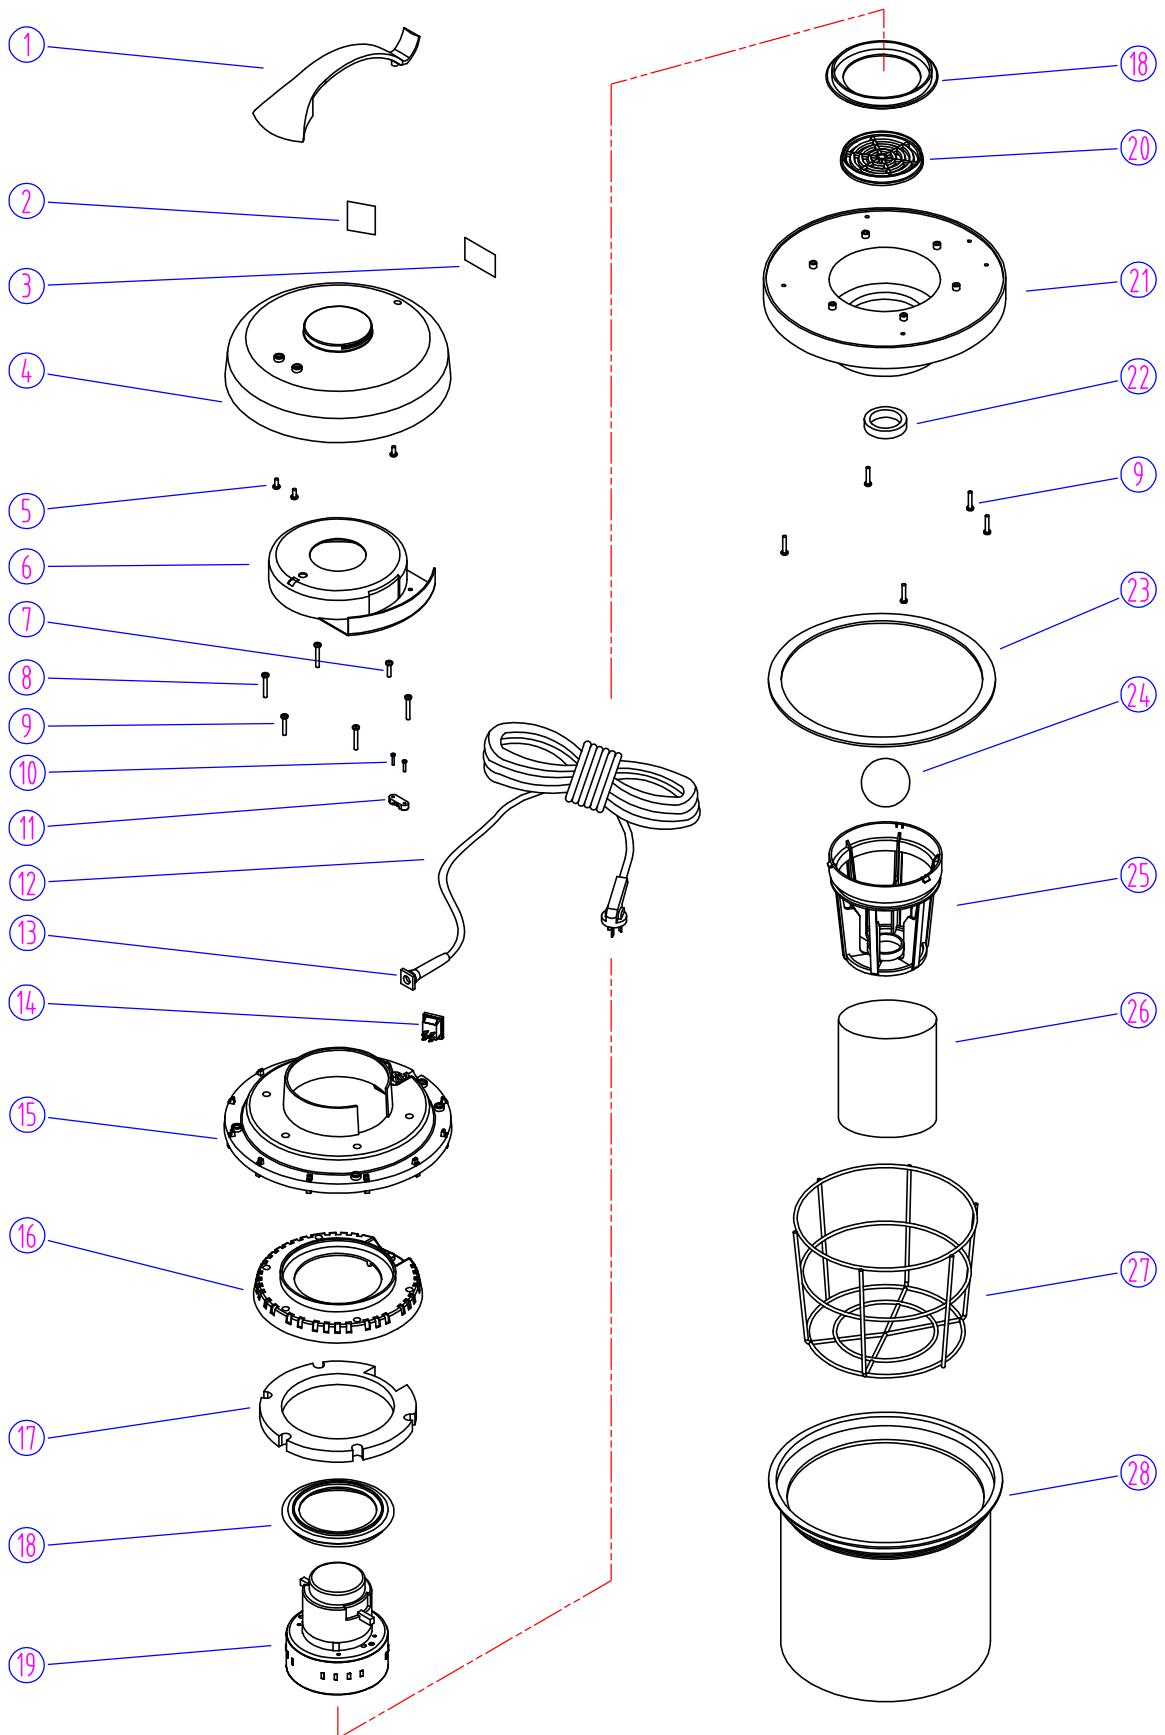

	VA00075A	COMPLETE VACUUM HEAD ASSEMBLY	1	\$268.50
--	----------	-------------------------------	---	----------

SN18WD - ORIGINAL VAC HEAD ASSEMBLY (Up to #1906)			
DIA NO	PART NUMBER	DESCRIPTION	LIST
1	GT10004	HANDLE	\$6.25
2	VF40994	LABEL, READ MANUAL	\$1.13
3	VA21544A	SERIAL TAG	\$1.13
4	GT10003B	COVER, VAC HEAD	\$14.13
5	GT13001	SCREW, PH, ST M5 x 12	\$1.13
6	GT10019	UPPER COVER, MOTOR	\$5.50
7	GT13004	SCREW, PH, ST, M5 x 20	\$1.13
8	GT13034	SCREW, PH, ST, M5 x 50	\$1.13
9	GT13033	SCREW, PH, ST, M5 x 44	\$1.13
10	VA13470	SCREW, PH, ST M3 x 16	\$1.13
11	VA21517	CLAMP, BLOCK	\$1.13
12	VA65001	CABLE, POWER	\$63.25
13	VA21521	GROMMET, POWER CORD	\$1.13
14	VA91346	ON/OFF SWITCH	\$9.75
15	GV15002	MOUNTING COVER, MOTOR	\$10.50
16	FC25002A	MOUNTING PLATE, MOTOR	\$10.50
17	FC25011	SCREEN, MOUNTING PLATE	\$6.25
18	VA41032	GASKET, MOTOR	\$4.75
19	ZD49000A	VAC MOTOR, 115V	\$211.75
20	VA22505	FILTER FRAME	\$6.25
21	GV15004A	MOUNTING BASE, MOTOR	\$15.75
22	VA22508	GASKET, BALL FLOAT	\$1.13
23	GV15006	GASKET, MOUNTING BASE	\$8.13
24	VA22509	BALL, FLOAT	\$4.00
25	GV15007	FRAME, BALL	\$8.63
26	GV15019A	FILTER, BALL FLOAT	\$4.13
27	GV15018	FRAME, VACUUM FILTER	\$8.63
28	GV0014	VACUUM FILTER ASSY	\$17.13