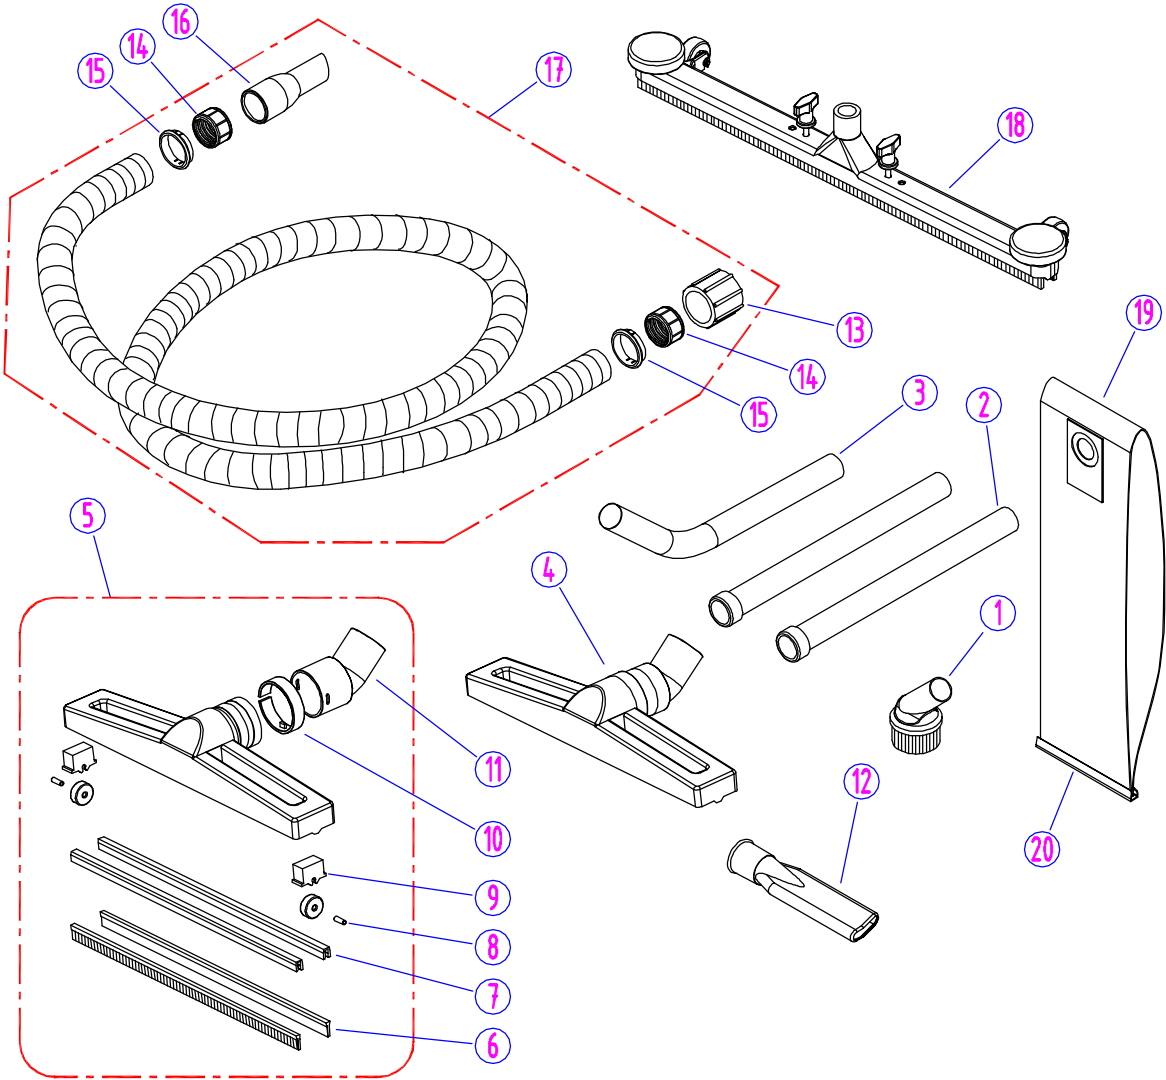

ACCESSORIES

ACCESSORIES - SN18WD - LIST PRICE

DIA NO	PART NUMBER	DESCRIPTION	NO REQ'D	LIST $ (ea)
1	VA20803	DUSTING TOOL	1	$8.63
2	VA20248	TUBE	2	$23.38
3	VA20209	WAND	1	$23.38
4	GV0040-D	DRY PICK-UP TOOL	1	$45.50
5	GV0040-W	WET PICK-UP TOOL	1	$33.00
6	VA20207-8	SQUEEGEE BLADE, WET PICK-UP TOOL	2	$12.88
7	VA20207-5A	SEAT, BLADE, 400mm	1	$4.00
8	VA20413	PIN, WHEEL	2	$1.88
9	VA20207-4	SEAT, WHEEL	2	$2.75
10	VA20207-3	CLIP, FLOOR TOOL ADAPTER	1	$2.13
11	VA20207-2	FLOOR TOOL ADAPTER(38mm)	1	$7.25
12	VA20806	CREVICE TOOL	1	$5.50
13	VA20201	HOSE END, SWIVEL, MACHINE SIDE	1	$6.25
14	VA20202	INSERT, HOSE CUFF	2	$4.25
15	VA20203	CLIP RING	2	$3.38
16	VA20206	ANGLED HOSE END, TOOL SIDE	1	$9.50
17	VA20288	HOSE ASSY	1	$37.75
18	VA00001	24" FRONT MOUNT SQUEEGEE ASSY	1	$67.38
	VA75021	BLADES, REPLACEMENT, 24-INCH	2	$24.50
	VA00002A	30" FRONT MOUNT SQUEEGEE (OPTIONAL) ASSY	1	$106.00
	VA75019	BLADES, REPLACEMENT, 30-INCH	2	$29.00
	VA00005	24" DRY PICK-UP TOOL ASSY(OPTIONAL)	1	$68.63
19	VA75020	CLOTH BAG (OPTIONAL)	1	$17.88
20	VA75020-1	RETAINING CLIP, CLOTH BAG (OPTIONAL)	1	$5.25