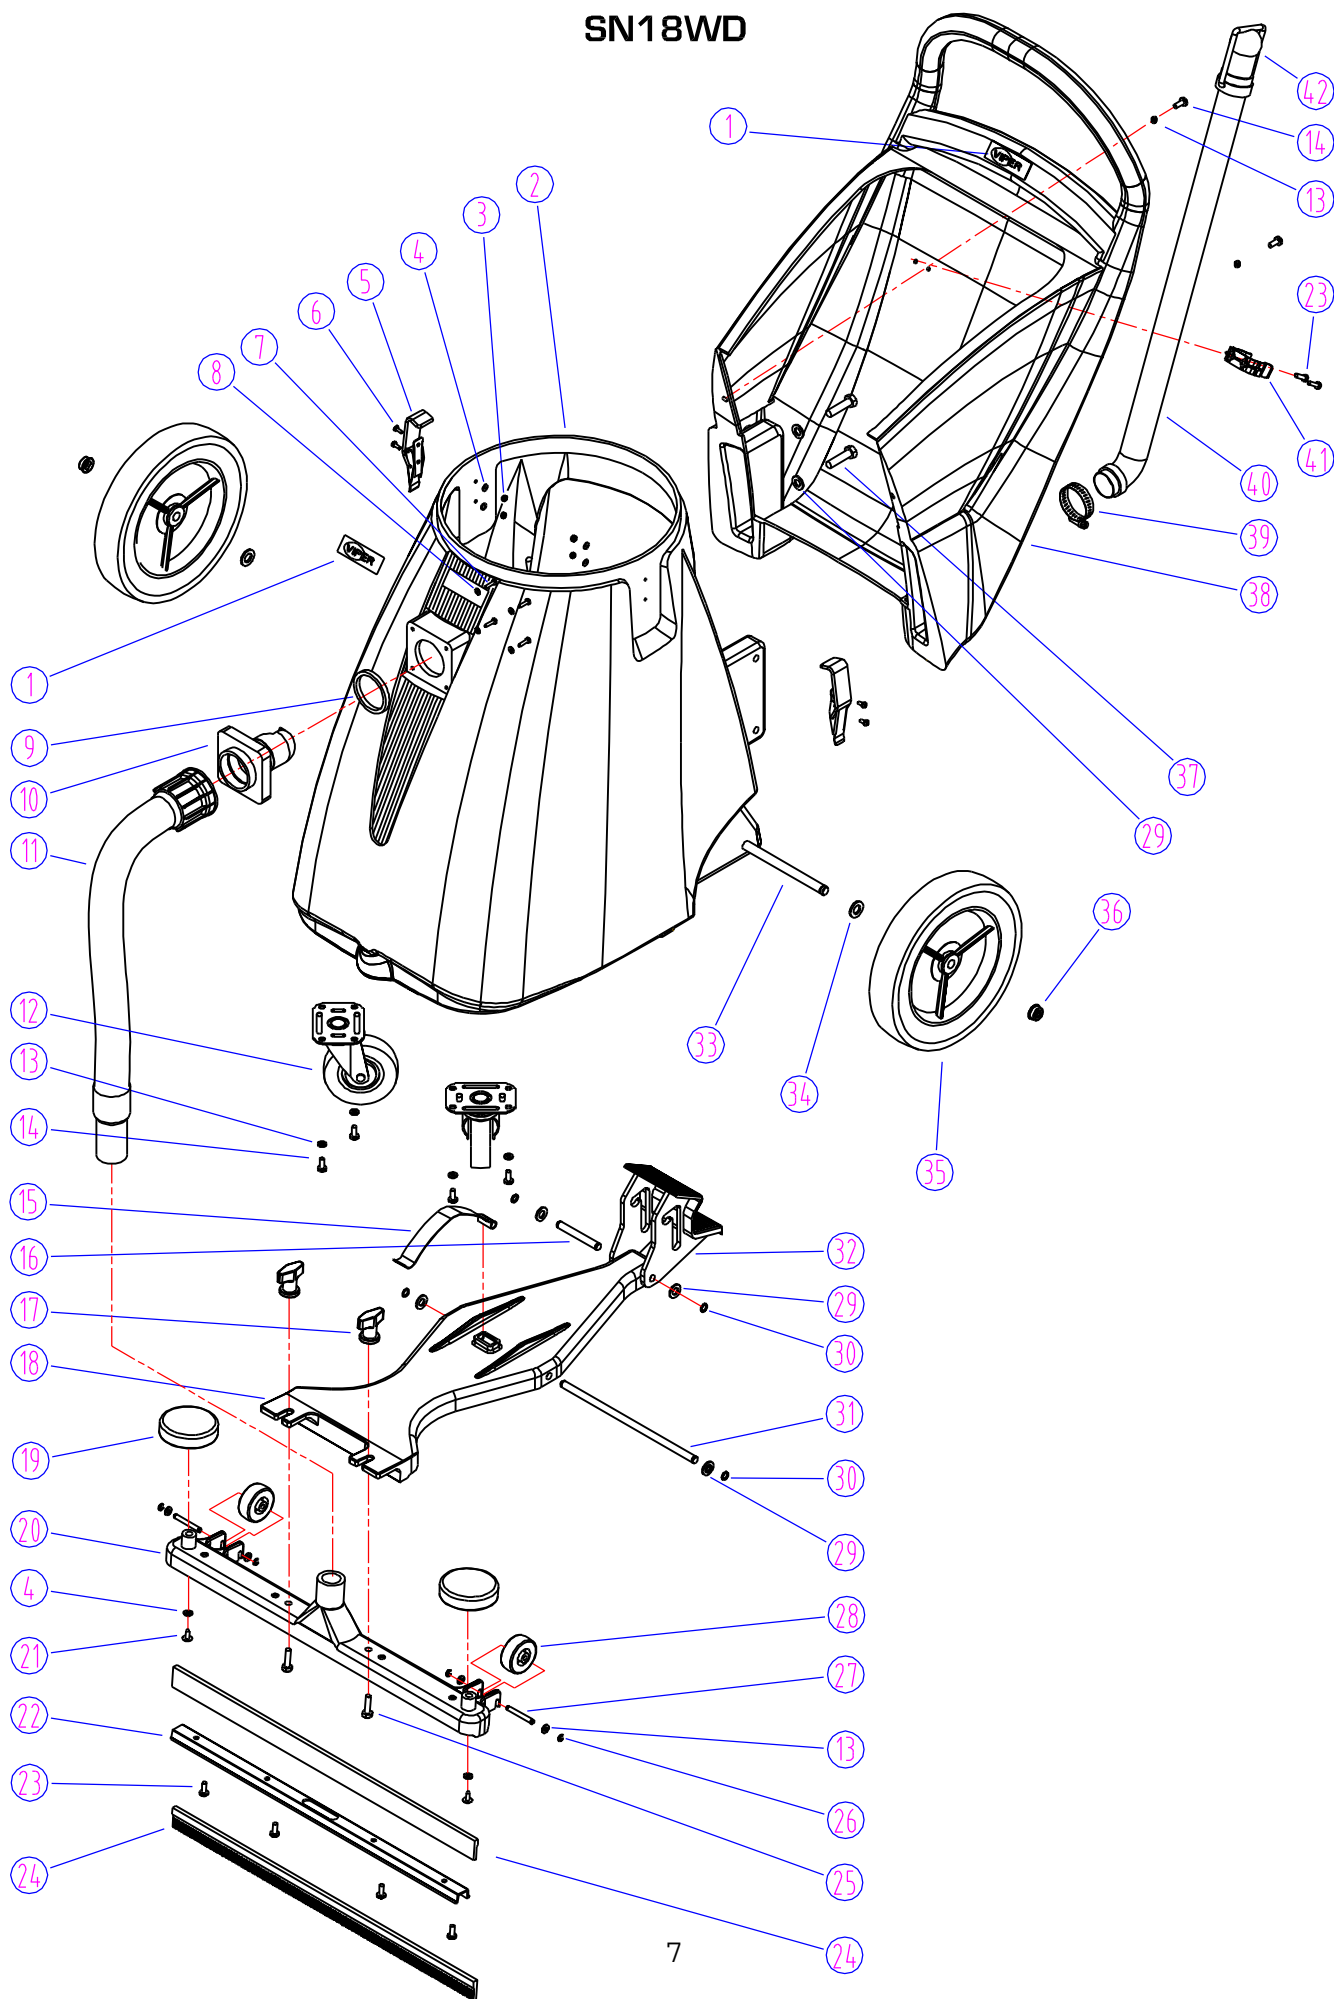

SN18WD

TANK ASSEMBLY - SN18WD - LIST PRICE

DIA NO	PART NUMBER	DESCRIPTION	NO REQ'D	LIST $ (ea)
1	VF47035A	LOGO, "VIPER"	2	$5.50
2	VA75001	TANK	1	$261.25
3	GT13022	NUT, M5, NYLON INSERT	4	$1.13
4	VF13474A	WASHER	6	$1.13
5	VA93468	CATCH (METAL)	2	$10.50
6	VA14010	SCREW, M5 x 20	4	$1.13
7	VA14004	SCREW, SELF-TAPPING, M4 x 20	4	$1.13
8	VA13483	WASHER	4	$1.13
9	VA21514	GASKET	1	$1.13
10	VA21513A	INTAKE	1	$5.50
11	VA85018	HOSE ASSEMBLY	1	$25.75
12	VA91342	CASTER, 4"	2	$22.63
13	VF13600	WASHER	10	$1.13
14	VF13495	SCREW, M6 x 16	6	$1.13
15	VA75005	LEAF SPRING	1	$7.00
16	VA75013	AXLE	1	$3.38
17	VA85003	KNOB	2	$2.13
18	VA75006	MOUNTING PLATE, PICK-UP TOOL	1	$30.63
19	VA75007	BUMPER	2	$2.63
20	VA85002	BODY, PICK-UP TOOL, 24"	1	$34.00
	VA75008	BODY, PICK-UP TOOL, 30"	1	$39.75
21	VA13471	SCREW, SELF-TAPPING, ST, M5 x 10	2	$1.13
22	VA85001	CLAMP, BLADE, 24"	1	$7.00
	VA75009	CLAMP, BLADE, 30"	1	$7.75
23	VV20501	SCREW, PH, M5 x 14	6	$1.13
24	VA75021	BLADE, 24" (BLUE)	2	$22.00
	VA75010	BLADE, 30"	2	$24.50
25	VA13491	SCREW, M8 x 25	2	$1.13
26	VA85005	LOCK	4	$1.13
27	VA85004	AXLE, WHEEL	2	$1.13
28	VA91345-8	WHEEL, 2"	2	$6.25
29	VF13516	WASHER	8	$1.13
30	VA14001	LOCK	4	$2.13
31	VA75011	AXLE, MOUNTING PLATE	1	$3.38
32	VA75012	PEDAL	1	$13.00
33	VA75003	AXLE, PEDAL	1	$8.63
34	VV60113S	WASHER	2	$1.13
35	VA75004	10" WHEEL	2	$23.38
36	VV10011	CAP, AXLE, WHEEL	2	$2.13
37	VA14002	SCREW, M10 x 50	6	$1.13
38	VA75002	HANDLE	1	$104.75
39	VV10113	CLAMP 2"	1	$2.63
40	VA93208A	DRAIN HOSE	1	$17.13
41	GV70034	CLAMP, DRAIN HOSE	1	$2.63
42	VA20104A	PLUG, DRAIN HOSE	1	$6.25