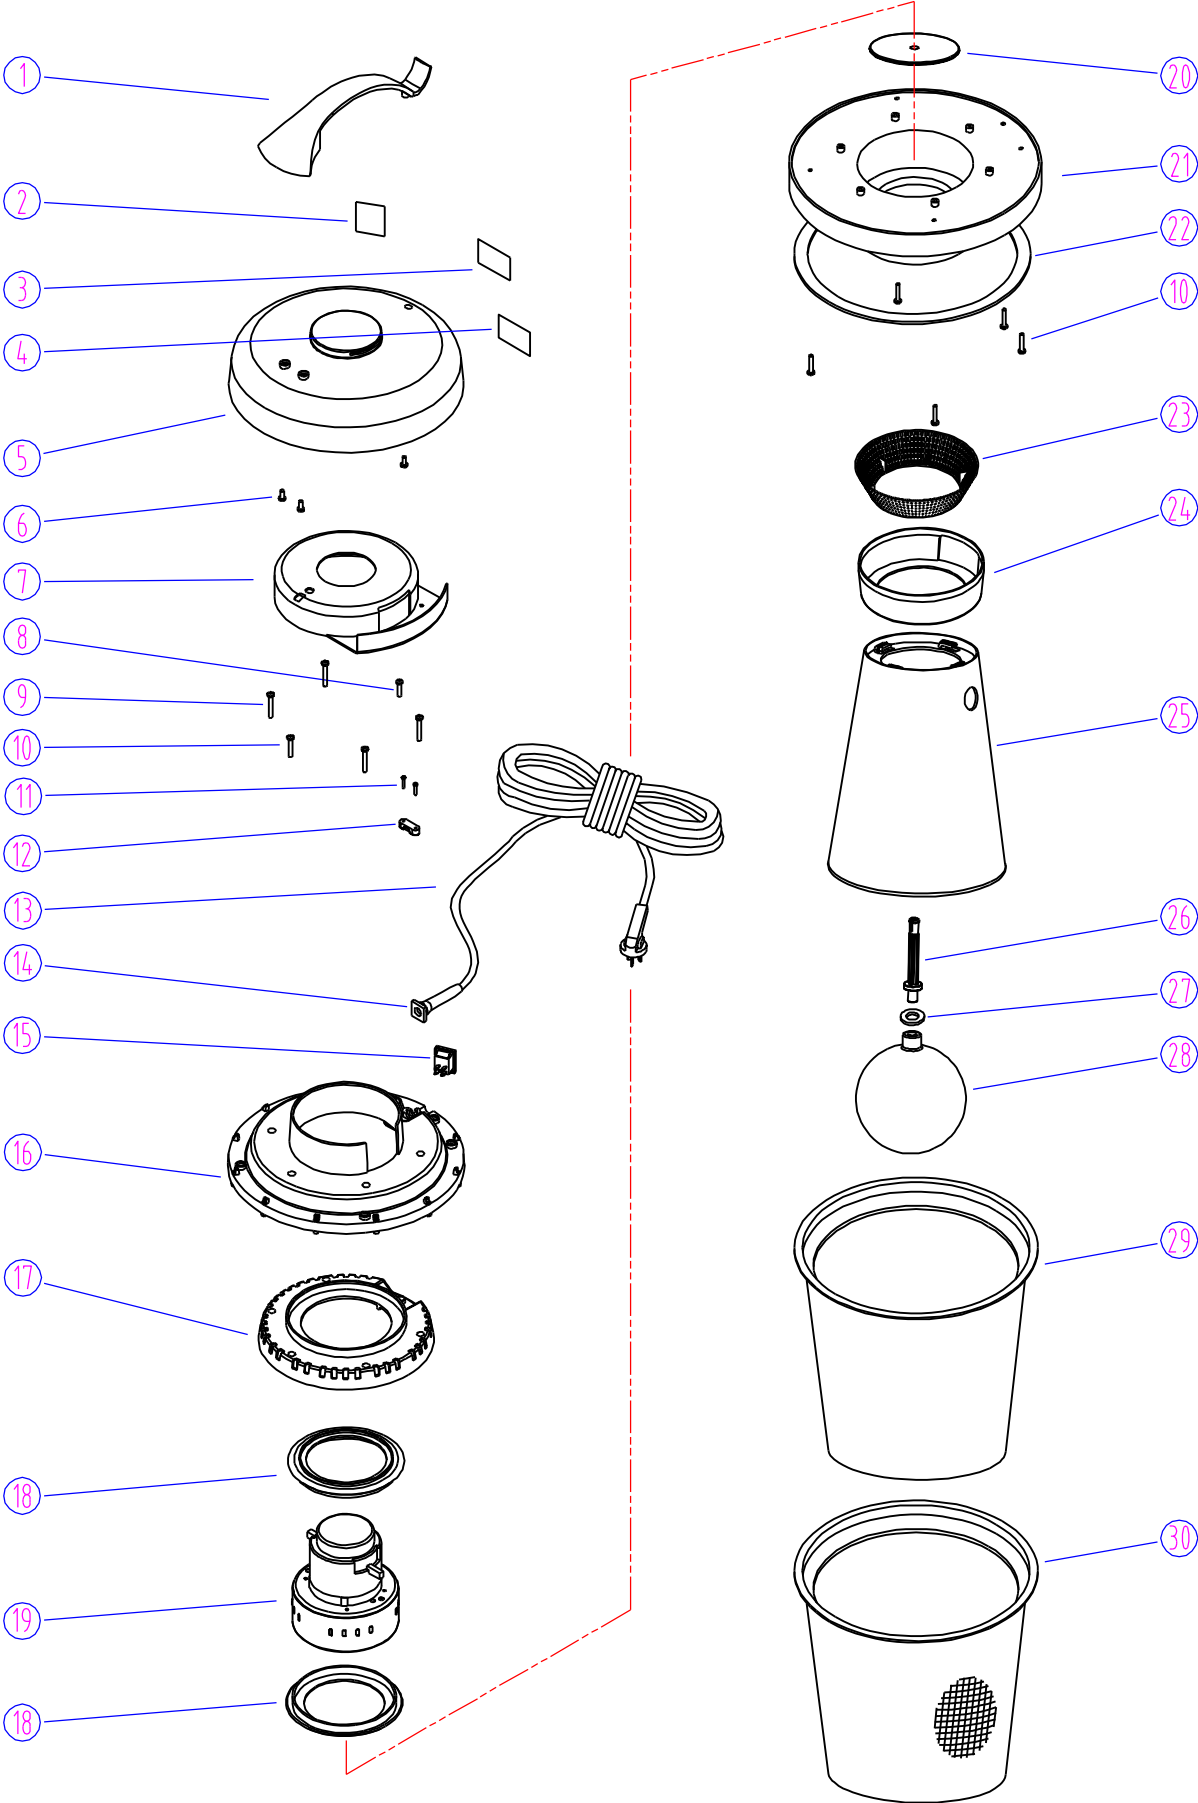

SN18WD

VACUUM HEAD ASSEMBLY - SN18WD (SERIAL #1907+)

DIA NO	PART NUMBER	DESCRIPTION	NO REQ'D	LIST $ (ea)
1	GT10004	HANDLE	1	$6.25
2	VF40994	LABEL, READ MANUAL	1	$1.13
3	VA21544A	SERIAL TAG	1	$1.13
4	VA20453	DECAL, WARING	1	$2.38
5	GT10003B	COVER, VAC HEAD	1	$14.13
6	GT13001	SCREW, ST, PH, M5 x 12	3	$1.13
7	GT10019	UPPER COVER, MOTOR	1	$5.50
8	GT13004	SCREW, ST, PH, M5 x 20	1	$1.13
9	GT13034	SCREW, ST, PH, M5 x 50	4	$1.13
10	GT13033	SCREW, ST, PH, M5 x 44	6	$1.13
11	VA13470	SCREW, ST, PH, M3 x 16	2	$1.13
12	VA21517	CLAMP, BLOCK	1	$1.13
13	VA65001	CABLE, POWER	1	$63.25
14	VA21521	GROMMET, POWER CORD	1	$1.13
15	VA91346	SWITCH, POWER	1	$9.75
16	GV15002	MOUNTING COVER, MOTOR	1	$10.50
17	FC25002A	MOUNTING PLATE, MOTOR	1	$10.50
18	VA41032	GASKET, MOTOR	2	$4.75
19	ZD49000A	VAC MOTOR, 115V	1	$211.75
20	GV25002	SEAL PLATE	1	$3.13
21	GV15004A	MOUNTING BASE, MOTOR	1	$15.75
22	GV15006	GASKET, MOUNTING PLATE	1	$8.13
23	GV25010	FILTER SCREEN	1	$11.88
24	GV25013	WATER GUARD	1	$11.25
25	GV25006	TRUMPET	1	$9.00
26	GV25003	POLE, BALL	1	$2.13
27	VF14090	"O" RING	1	$1.13
28	GV25009	BALL	1	$3.63
29	GV0014	VACUUM FILTER ASSY	1	$17.13
30	GV25014	BUBBLE BUSTER	1	$15.50

	VA00075A	COMPLETE VACUUM HEAD ASSEMBLY	1	$268.50