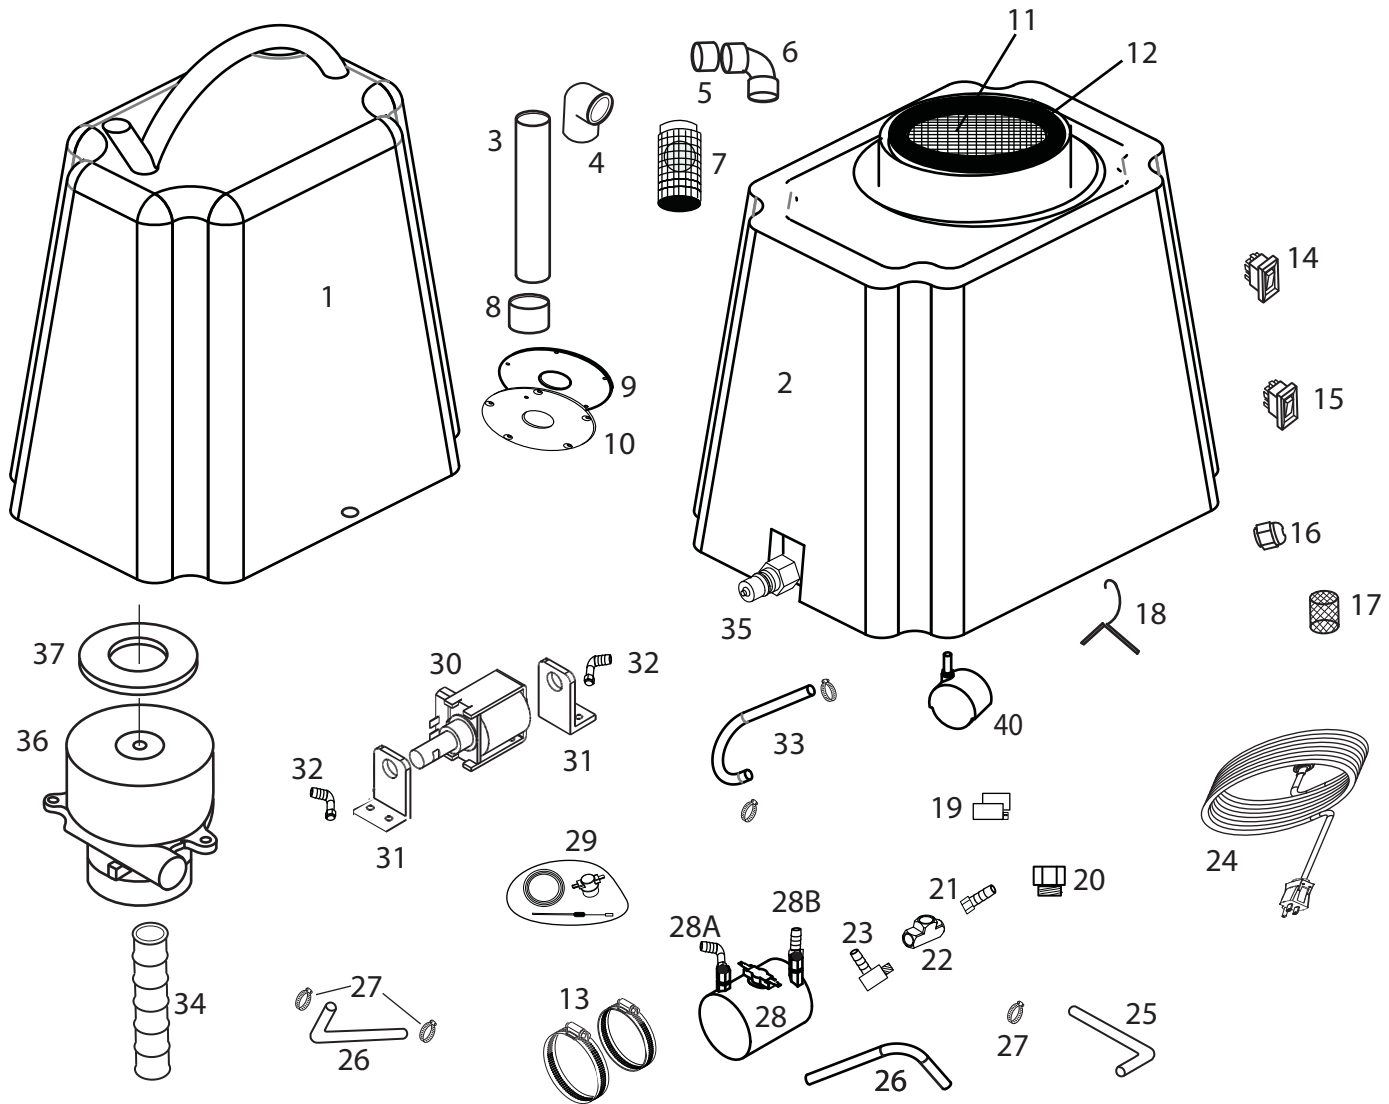

Xaact Spotter

Item No.	Part No.	QTY	Description
1	71-00107	1	Tank, recovery, Spotter
2	71-00108	1	Tank, solution, Spotter
3	80-00206	1	Pipe, 1" X 6.5" PVC
4	80-00039	1	Elbow, 90 degree, PVC
5	80-00220	1	Bushing, 1"x 1.5" PVC
6	80-00039	1	Elbow, ABS
7	80-00162	1	Ball float
8	80-00207	1	Coupling, slip fit, PVC
9	80-00219	1	Gasket, ball float plate
10	80-00179	1	Plate, ball float mounting
11	80-00246	1	Screen, vac inlet, 5"
12	80-00215	1	Gasket,
13	40-00170	2	Hose clamp
14	50-00004	1	Switch, rocker, vacuum & pump
15	50-00034	1	Plug
16	80-00175	1	Cord retainer, for power cord
17	80-00183	1	Filter, pump inlet
18	80-00135	2	Latch

Item No.	Part No.	QTY	Description
24	50-00002	1	Power Cord, 25 ft
25	80-00227	1	Hose, black, 8"
26	80-00231	1	Hose, Red, measure for length
27	40-00044	4	Hose clamp
30	60-00007	1	Pump, 55 psi
31	80-00163	2	Bracket, pump mounting
32	80-00225	2	Hose barb/elbow, nylon
33	80-00231	1	Hose, red 14.5"
34	80-00120	1	Hose, 2" X 13", wire supported
35	80-00051	1	Quick disconnect, male
36	51-00002	1	Vac motor, 120V
37	80-00182	1	Gasket, vac motor
40	80-000136	4	Caster

Xaact Hot Spotter

Item No.	Part No.	QTY	Description
1	71-00107	1	Tank, recovery, Spotter
2	71-00108	1	Tank, solution, Spotter
3	80-00206	1	Pipe, 1" X 6.5" PVC
4	80-00039	1	Elbow, 90 degree, PVC
5	80-00220	1	Bushing, 1"x 1.5" PVC
6	80-00039	1	Elbow, ABS
7	80-00162	1	Ball float
8	80-00207	1	Coupling, slip fit, PVC
9	80-00219	1	Gasket, ball float plate
10	80-00179	1	Plate, ball float mounting
11	80-00246	1	Screen, vac inlet, 5"
12	80-00215	1	Gasket,
13	40-00170	2	Hose clamp
14	50-00004	1	Switch, rocker, vacuum & pump
15	50-00003	1	Switch, rocker, heat
16	80-00175	1	Cord retainer, for power cord
17	80-00183	1	Filter, pump inlet
18	80-00135	2	Latch
19	50-00046	1	Switch, low pressure detection
20	80-00223	1	Bushing, brass