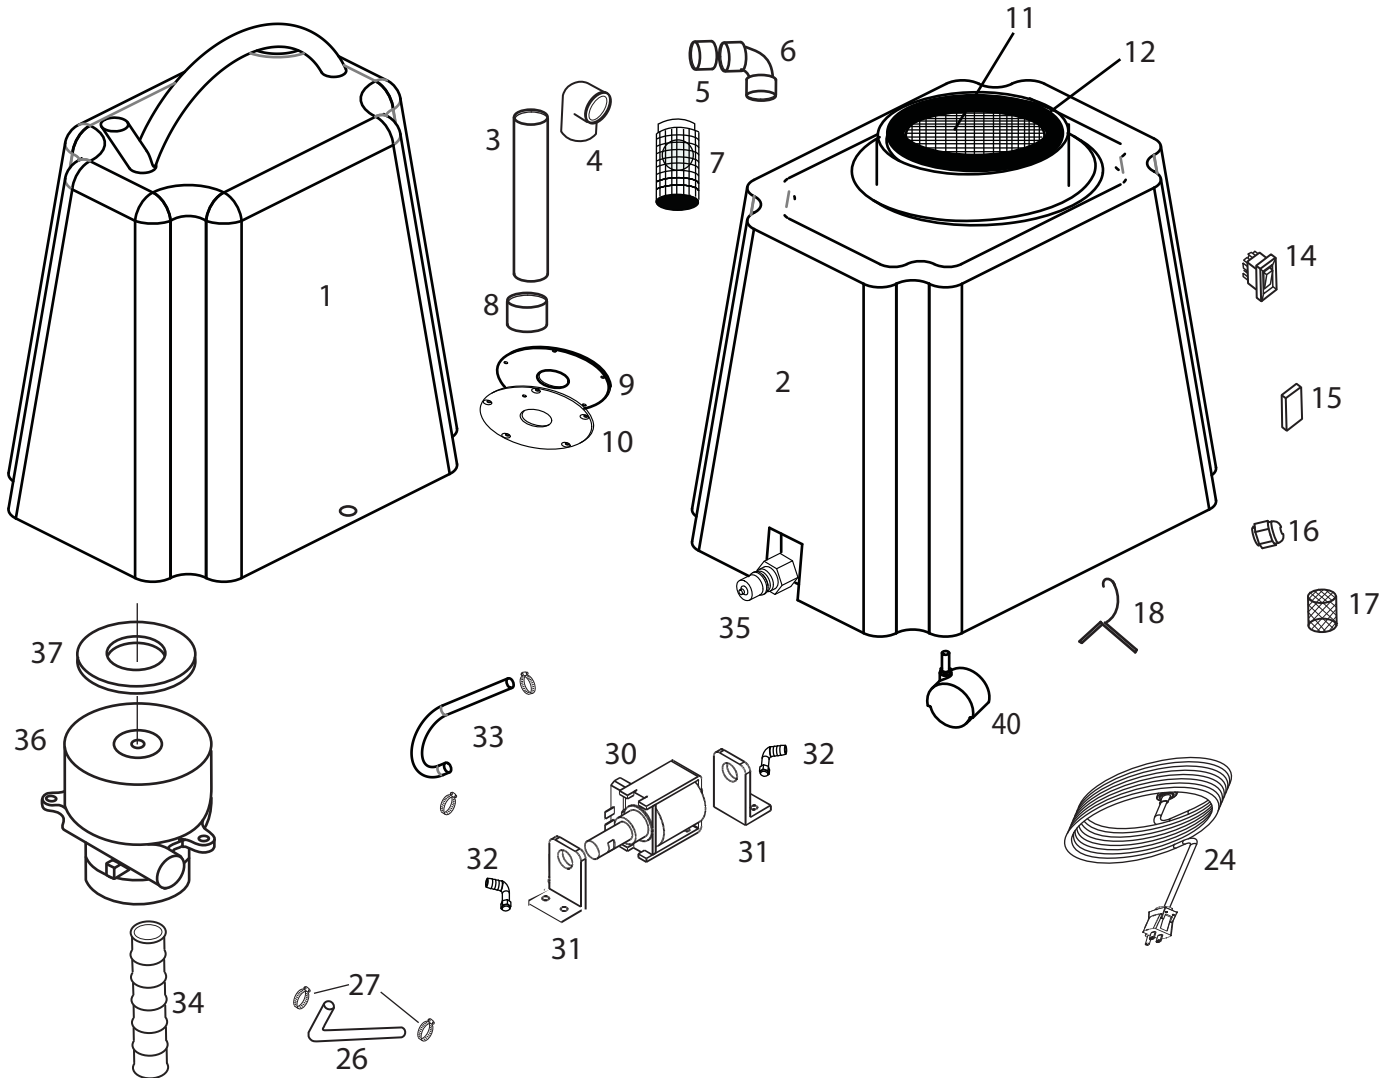

Xaact Spotter

Item No.	Part No.	QTY	Description
1	71-00107	1	Tank, recovery, Spotter
2	71-00108	1	Tank, solution, Spotter
3	80-00206	1	Pipe, 1" X 6.5" PVC
4	80-00039	1	Elbow, 90 degree, PVC
5	80-00220	1	Bushing, 1"x 1.5" PVC
6	80-00039	1	Elbow, ABS
7	80-00162	1	Ball float
8	80-00207	1	Coupling, slip fit, PVC
9	80-00219	1	Gasket, ball float plate
10	80-00179	1	Plate, ball float mounting
11	80-00246	1	Screen, vac inlet, 5"
12	80-00215	1	Gasket,
13	40-00170	2	Hose clamp
14	50-00004	1	Switch, rocker, vacuum & pump
15	50-00034	1	Plug
16	80-00175	1	Cord retainer, for power cord
17	80-00183	1	Filter, pump inlet
18	80-00135	2	Latch

Item No.	Part No.	QTY	Description
24	50-00002	1	Power Cord, 25 ft
25	80-00227	1	Hose, black, 8"
26	80-00231	1	Hose, Red, measure for length
27	40-00044	4	Hose clamp
30	60-00007	1	Pump, 55 psi
31	80-00163	2	Bracket, pump mounting
32	80-00225	2	Hose barb/elbow, nylon
33	80-00231	1	Hose, red 14.5"
34	80-00120	1	Hose, 2" X 13", wire supported
35	80-00051	1	Quick disconnect, male
36	51-00002	1	Vac motor, 120V
37	80-00182	1	Gasket, vac motor
40	80-000136	4	Caster

Xaact Hot Spotter

Item No.	Part No.	QTY	Description
1	71-00107	1	Tank, recovery, Spotter
2	71-00108	1	Tank, solution, Spotter
3	80-00206	1	Pipe, 1" X 6.5" PVC
4	80-00039	1	Elbow, 90 degree, PVC
5	80-00220	1	Bushing, 1"x 1.5" PVC
6	80-00039	1	Elbow, ABS
7	80-00162	1	Ball float
8	80-00207	1	Coupling, slip fit, PVC
9	80-00219	1	Gasket, ball float plate
10	80-00179	1	Plate, ball float mounting
11	80-00246	1	Screen, vac inlet, 5"
12	80-00215	1	Gasket,
13	40-00170	2	Hose clamp
14	50-00004	1	Switch, rocker, vacuum & pump
15	50-00003	1	Switch, rocker, heat
16	80-00175	1	Cord retainer, for power cord
17	80-00183	1	Filter, pump inlet
18	80-00135	2	Latch
19	50-00046	1	Switch, low pressure detection
20	80-00223	1	Bushing, brass