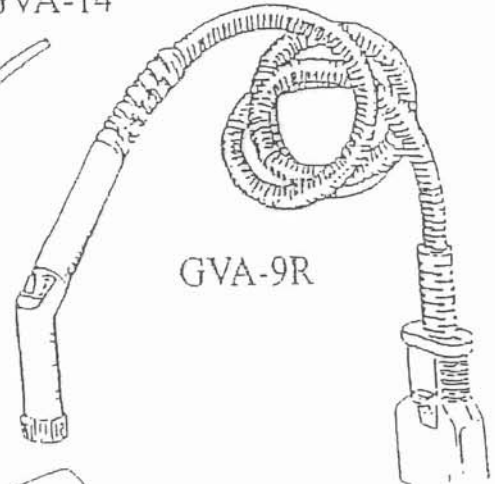

GVA-14

GVA-9R