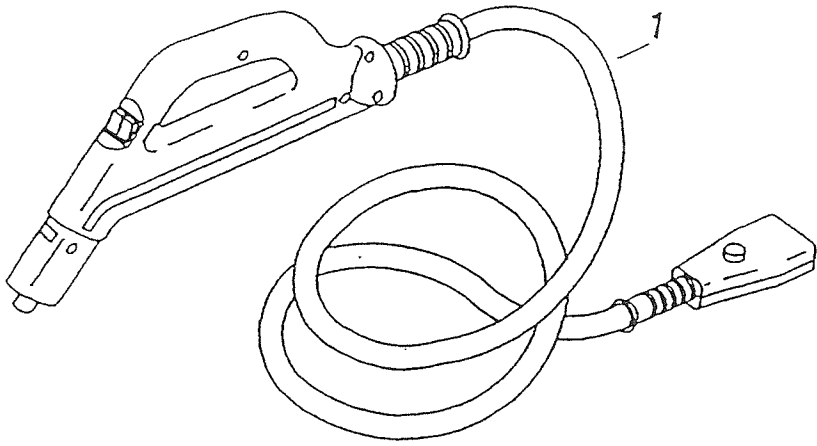

Xact Products
181 W. Aqua Ave.
Coeur d' Alene, ID 83815

ACCESSORIES

ACCESSORIES PART NUMBER REFERENCE LIST

Xaact Products
 181 W. Aqua Ave.
 Coeur d' Alene, ID 83815

REF	NEW PART	DESCRIPTION
1	8006079.0	HOSE ASSEMBLY COMPLETE
	8006229.0	5 METER HOSE ASSEMBLY
2	8006005.0	EXTENSION HANDLES
3	8006008.0	TRIANGLE BRUSH COMPLETE BLACK BRISTLES
3	8006015.0	TRIANGLE BRUSH COMPLETE RED BRISTLES
	5206056.0	TRIANGLE BRISTLE PAD ONLY - BLACK
	5206063.0	TRIANGLE BRISTLE PAD ONLY - RED
4	8006001.0	LG. RECT. BRUSH COMPLETE
	5206008.0	RECT. BRISTLE PAD ONLY
5	8006004.0	WINDOW TOOL COMPLETE
	7006003.1	SQUEEGEE BLADE 25 CM
	7006004.0	SQUEEGEE BLADE 35 CM
6	7206004.0	FUNNEL
7	5206015.0	NOZZLE BRUSH - BLACK NYLON 30MM
7	5206013.0	NOZZLE BRUSH - GREY NYLON 30MM
7	5206051.0	NOZZLE BRUSH - BLACK BRASS 30MM
7	5206069.0	NOZZLE BRUSH - GREY BRASS 30MM
7	5206065.0	NOZZLE BRUSH - BLACK S. STEEL 30MM
7	5206068.0	NOZZLE BRUSH - GREY S. STEEL 30MM
8	5206014.0	NOZZLE BRUSH - BLACK NYLON 38MM
8	5206011.0	NOZZLE BRUSH - GREY NYLON 38MM
8	5206066.0	NOZZLE BRUSH - BLACK BRASS 38MM
8	5206071.0	NOZZLE BRUSH - GREY BRASS 38MM
8	5206067.0	NOZZLE BRUSH - BLACK S. STEEL 38MM
8	5206070.0	NOZZLE BRUSH - GREY S. STEEL 38MM
9	5206017.0	CREVICE/SCRAPER TOOL BLACK
10	8006003.0	NOZZLE WITH O'RING - BLACK
10	8006009.0	NOZZLE WITH O'RING - GREY
11	8006011.0	PLUMBER'S HELPER (OPTIONAL)
12	5206012.0	NOZZLE BRUSH, 60MM BLACK BRISTLES
12	5206050.0	NOZZLE BRUSH, 60MM RED BRISTLES
13	7106001.0	BOILER DRAIN TOOL
14	-	STAINLESS STEEL PADS, 6-Pack
15	-	COTTON TERRY CLOTH TOWELS (DZ.)
16	-	FILLER PAD SET
17	8006187.0	BLACK TURBO NOZZLE (W/ METAL TIP)
18	5206224.0	ESCALATOR BRUSH W/NYLON BRISTLES
18	5206225.0	ESCALATOR BRUSH W/STEEL BRISTLES
18	5206226.0	ESCALATOR BRUSH W/BRASS BRISTLES
19	8006196.0	WEED KILLER
20	8006219.0	HYDRO BROOM