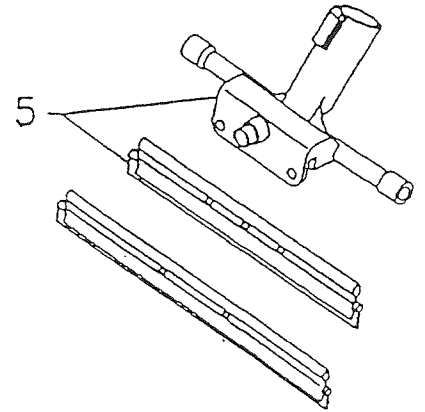

Xact Products
181 W. Aqua Ave.
Coeur d' Alene, ID 83815

ACCESSORIES

ACCESSORIES PART NUMBER REFERENCE LIST

Xaact Products
 181 W. Aqua Ave.
 Coeur d' Alene, ID 83815

REF	NEW PART	DESCRIPTION
1	8006079.0	HOSE ASSEMBLY COMPLETE
	8006229.0	5 METER HOSE ASSEMBLY
2	8006005.0	EXTENSION HANDLES
3	8006008.0	TRIANGLE BRUSH COMPLETE BLACK BRISTLES
3	8006015.0	TRIANGLE BRUSH COMPLETE RED BRISTLES
	5206056.0	TRIANGLE BRISTLE PAD ONLY - BLACK
	5206063.0	TRIANGLE BRISTLE PAD ONLY - RED
4	8006001.0	LG. RECT. BRUSH COMPLETE
	5206008.0	RECT. BRISTLE PAD ONLY
5	8006004.0	WINDOW TOOL COMPLETE
	7006003.1	SQUEEGEE BLADE 25 CM
	7006004.0	SQUEEGEE BLADE 35 CM
6	7206004.0	FUNNEL
7	5206015.0	NOZZLE BRUSH - BLACK NYLON 30MM
7	5206013.0	NOZZLE BRUSH - GREY NYLON 30MM
7	5206051.0	NOZZLE BRUSH - BLACK BRASS 30MM
7	5206069.0	NOZZLE BRUSH - GREY BRASS 30MM
7	5206065.0	NOZZLE BRUSH - BLACK S. STEEL 30MM
7	5206068.0	NOZZLE BRUSH - GREY S. STEEL 30MM
8	5206014.0	NOZZLE BRUSH - BLACK NYLON 38MM
8	5206011.0	NOZZLE BRUSH - GREY NYLON 38MM
8	5206066.0	NOZZLE BRUSH - BLACK BRASS 38MM
8	5206071.0	NOZZLE BRUSH - GREY BRASS 38MM
8	5206067.0	NOZZLE BRUSH - BLACK S. STEEL 38MM
8	5206070.0	NOZZLE BRUSH - GREY S. STEEL 38MM
9	5206017.0	CREVICE/SCRAPER TOOL BLACK
10	8006003.0	NOZZLE WITH O'RING - BLACK
10	8006009.0	NOZZLE WITH O'RING - GREY
11	8006011.0	PLUMBER'S HELPER (OPTIONAL)
12	5206012.0	NOZZLE BRUSH, 60MM BLACK BRISTLES
12	5206050.0	NOZZLE BRUSH, 60MM RED BRISTLES
13	7106001.0	BOILER DRAIN TOOL
14	-	STAINLESS STEEL PADS, 6-Pack
15	-	COTTON TERRY CLOTH TOWELS (DZ.)
16	-	FILLER PAD SET
17	8006187.0	BLACK TURBO NOZZLE (W/ METAL TIP)
18	5206224.0	ESCALATOR BRUSH W/NYLON BRISTLES
18	5206225.0	ESCALATOR BRUSH W/STEEL BRISTLES
18	5206226.0	ESCALATOR BRUSH W/BRASS BRISTLES
19	8006196.0	WEED KILLER
20	8006219.0	HYDRO BROOM