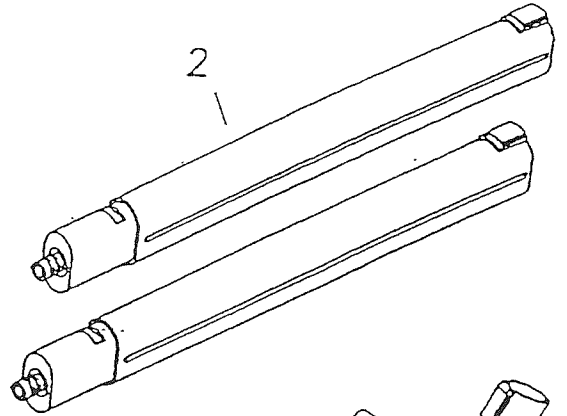

Xact Products
181 W. Aqua Ave.
Coeur d' Alene, ID 83815

ACCESSORIES

ACCESSORIES PART NUMBER REFERENCE LIST

Xaact Products
 181 W. Aqua Ave.
 Coeur d' Alene, ID 83815

REF	NEW PART	DESCRIPTION
1	8006079.0	HOSE ASSEMBLY COMPLETE
	8006229.0	5 METER HOSE ASSEMBLY
2	8006005.0	EXTENSION HANDLES
3	8006008.0	TRIANGLE BRUSH COMPLETE BLACK BRISTLES
3	8006015.0	TRIANGLE BRUSH COMPLETE RED BRISTLES
	5206056.0	TRIANGLE BRISTLE PAD ONLY - BLACK
	5206063.0	TRIANGLE BRISTLE PAD ONLY - RED
4	8006001.0	LG. RECT. BRUSH COMPLETE
	5206008.0	RECT. BRISTLE PAD ONLY
5	8006004.0	WINDOW TOOL COMPLETE
	7006003.1	SQUEEGEE BLADE 25 CM
	7006004.0	SQUEEGEE BLADE 35 CM
6	7206004.0	FUNNEL
7	5206015.0	NOZZLE BRUSH - BLACK NYLON 30MM
7	5206013.0	NOZZLE BRUSH - GREY NYLON 30MM
7	5206051.0	NOZZLE BRUSH - BLACK BRASS 30MM
7	5206069.0	NOZZLE BRUSH - GREY BRASS 30MM
7	5206065.0	NOZZLE BRUSH - BLACK S. STEEL 30MM
7	5206068.0	NOZZLE BRUSH - GREY S. STEEL 30MM
8	5206014.0	NOZZLE BRUSH - BLACK NYLON 38MM
8	5206011.0	NOZZLE BRUSH - GREY NYLON 38MM
8	5206066.0	NOZZLE BRUSH - BLACK BRASS 38MM
8	5206071.0	NOZZLE BRUSH - GREY BRASS 38MM
8	5206067.0	NOZZLE BRUSH - BLACK S. STEEL 38MM
8	5206070.0	NOZZLE BRUSH - GREY S. STEEL 38MM
9	5206017.0	CREVICE/SCRAPER TOOL BLACK
10	8006003.0	NOZZLE WITH O'RING - BLACK
10	8006009.0	NOZZLE WITH O'RING - GREY
11	8006011.0	PLUMBER'S HELPER (OPTIONAL)
12	5206012.0	NOZZLE BRUSH, 60MM BLACK BRISTLES
12	5206050.0	NOZZLE BRUSH, 60MM RED BRISTLES
13	7106001.0	BOILER DRAIN TOOL
14	-	STAINLESS STEEL PADS, 6-Pack
15	-	COTTON TERRY CLOTH TOWELS (DZ.)
16	-	FILLER PAD SET
17	8006187.0	BLACK TURBO NOZZLE (W/ METAL TIP)
18	5206224.0	ESCALATOR BRUSH W/NYLON BRISTLES
18	5206225.0	ESCALATOR BRUSH W/STEEL BRISTLES
18	5206226.0	ESCALATOR BRUSH W/BRASS BRISTLES
19	8006196.0	WEED KILLER
20	8006219.0	HYDRO BROOM